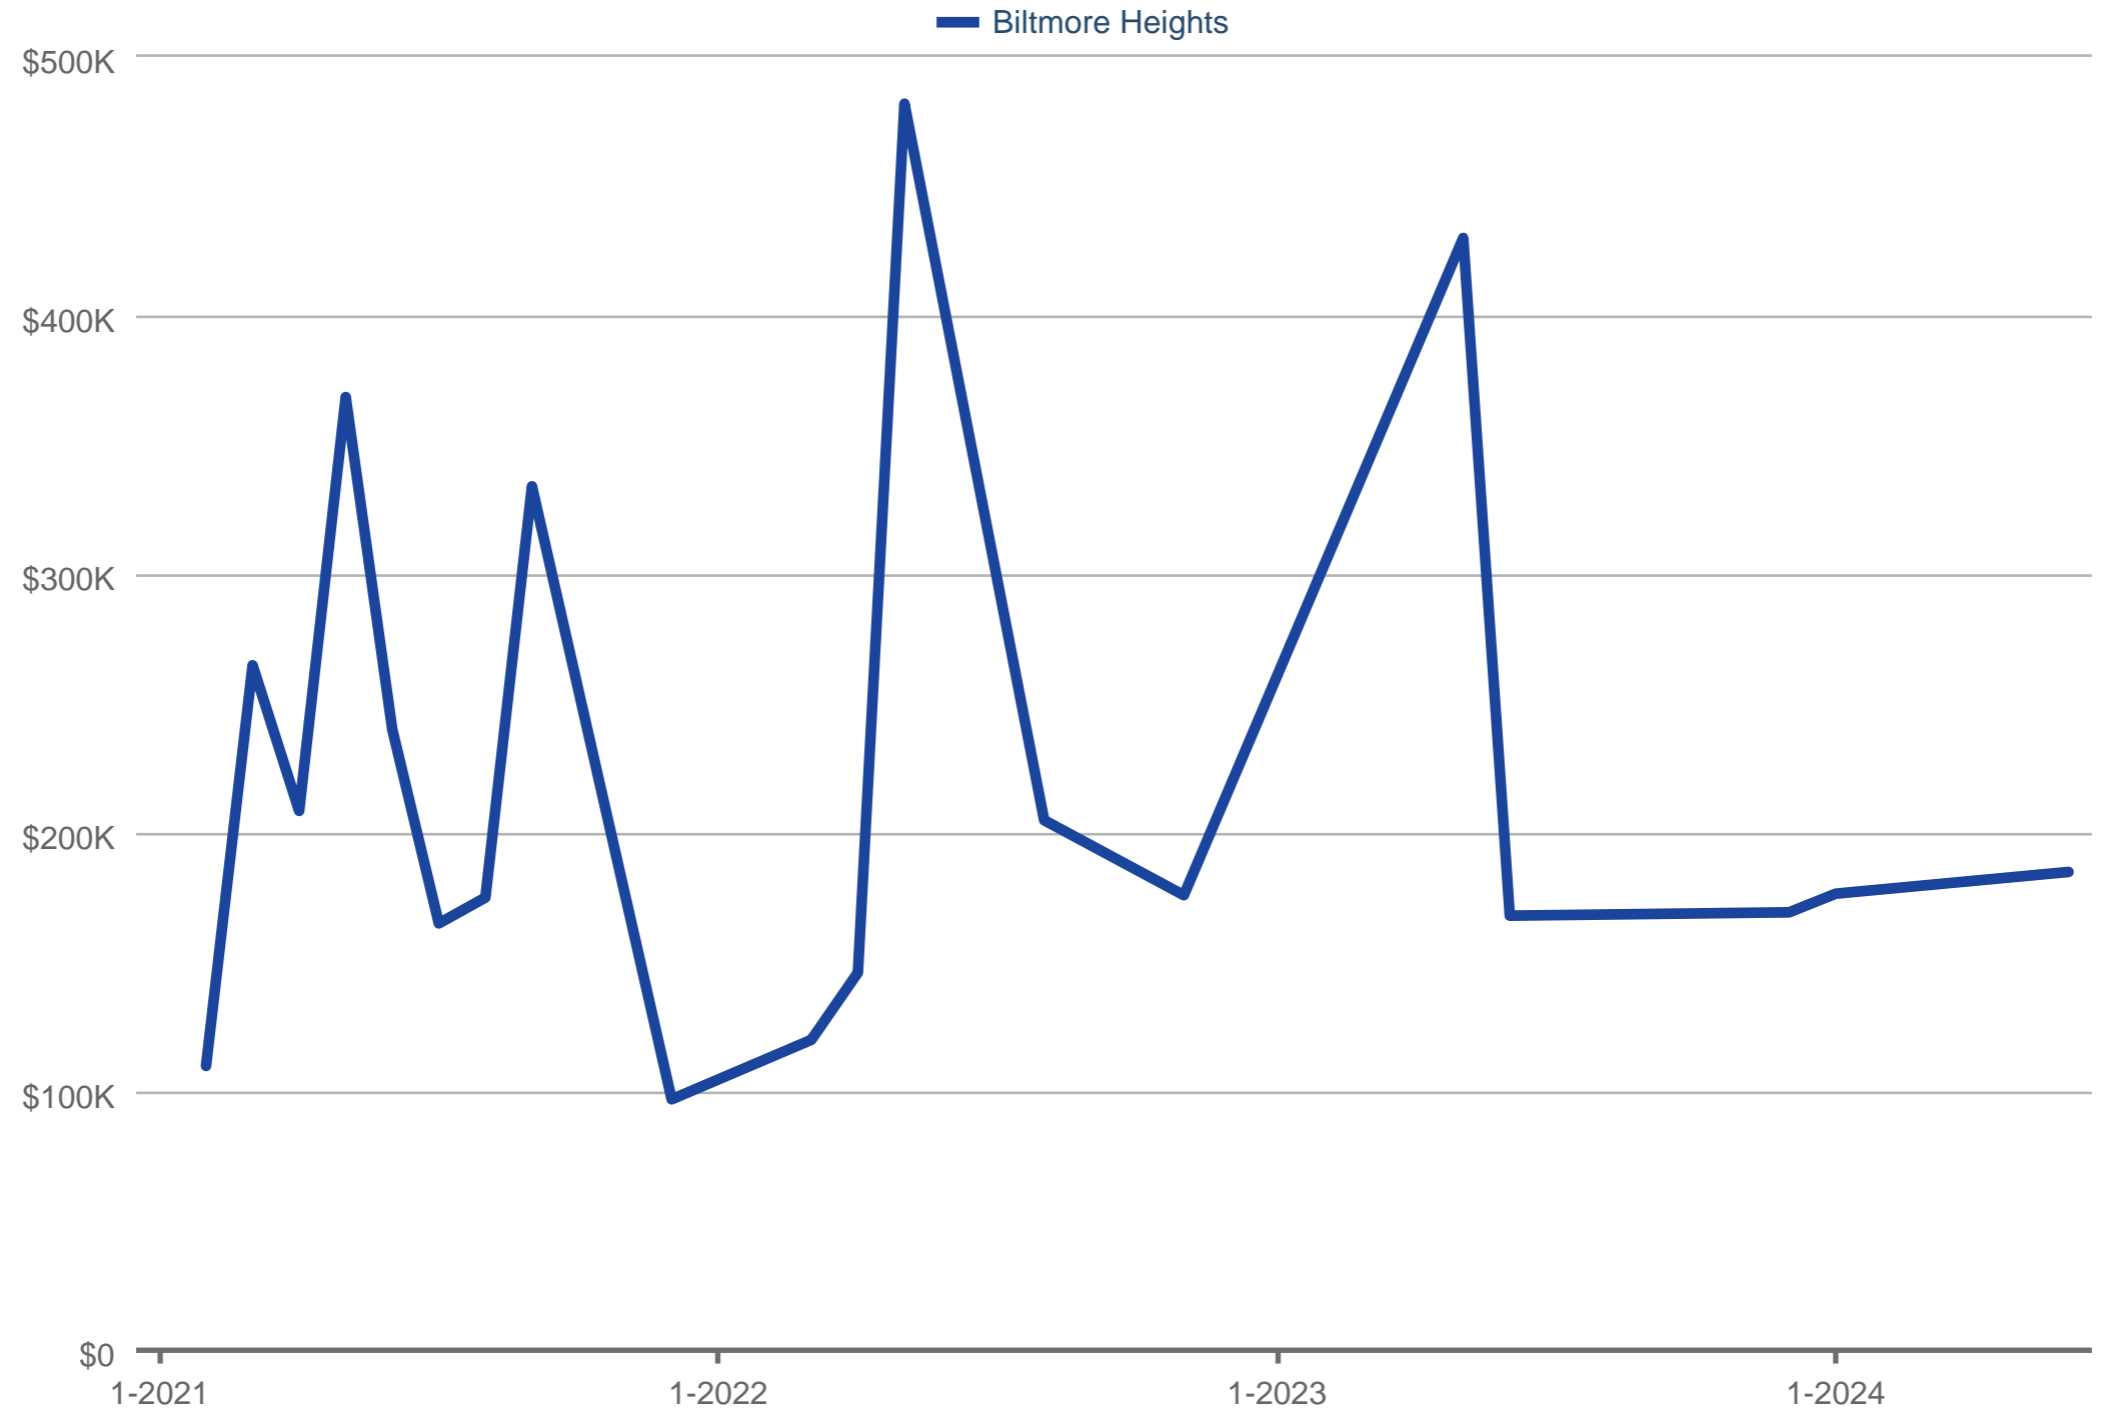

Dollar Volume of Closed Sales

Biltmore Heights

Each data point is one month of activity. Data is from July 27, 2024.

All data from RMLS Alliance. InfoSparks © 2024 ShowingTime.