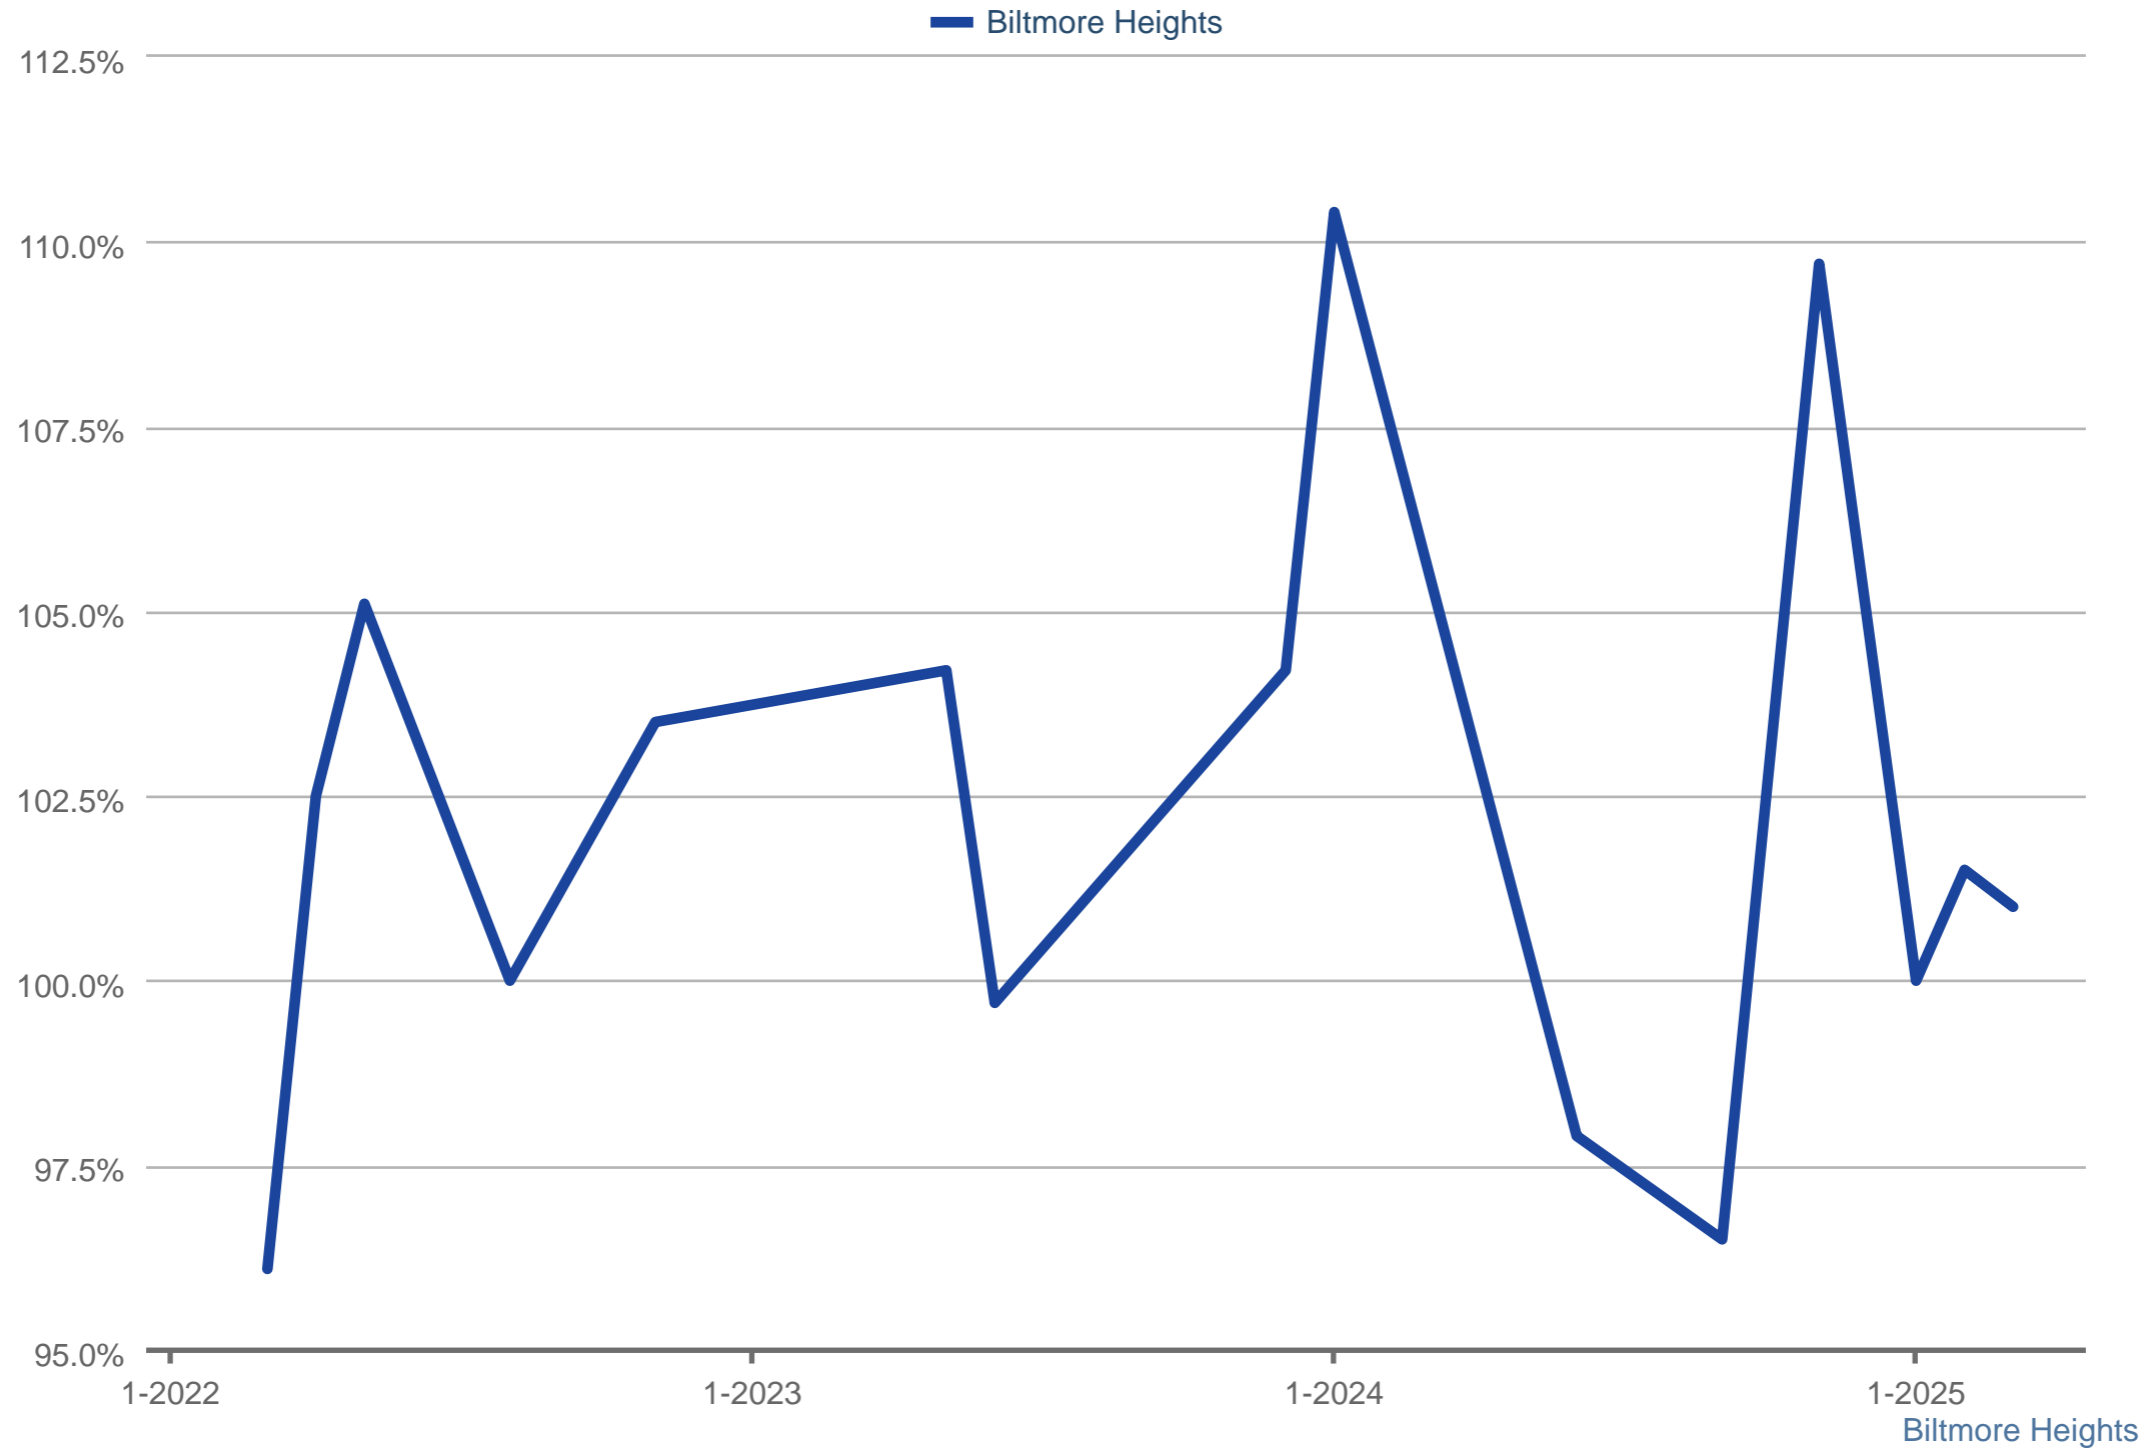

### Average Percent of Last List Price

Each data point is one month of activity. Data is from May 17, 2025.