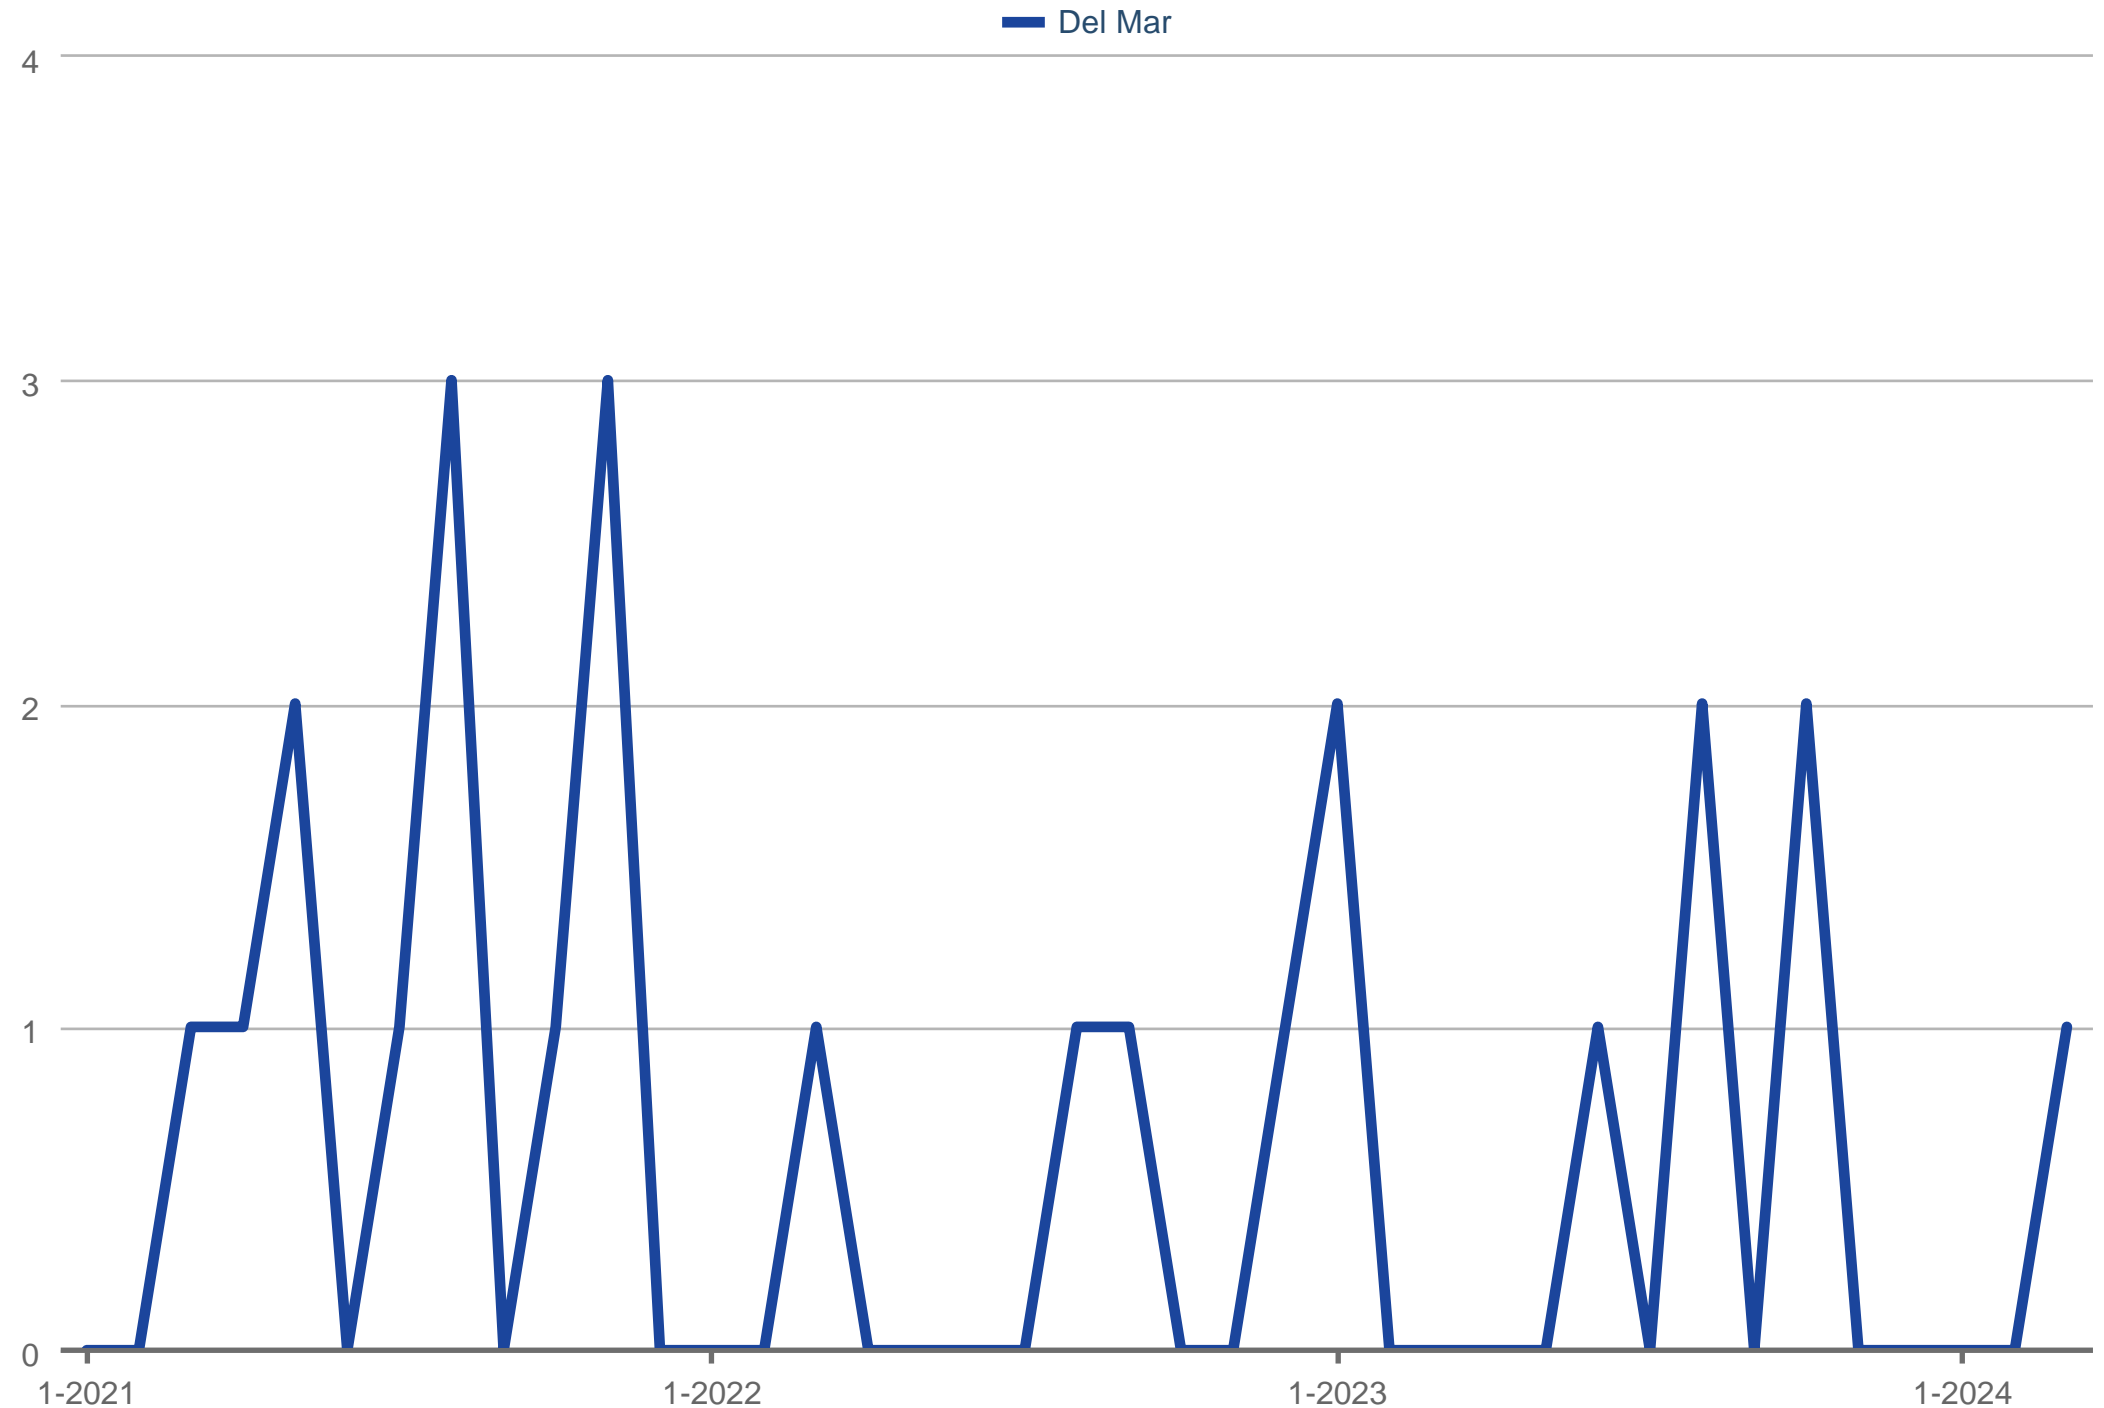

Closed Sales

Del Mar

Each data point is one month of activity. Data is from April 16, 2024.