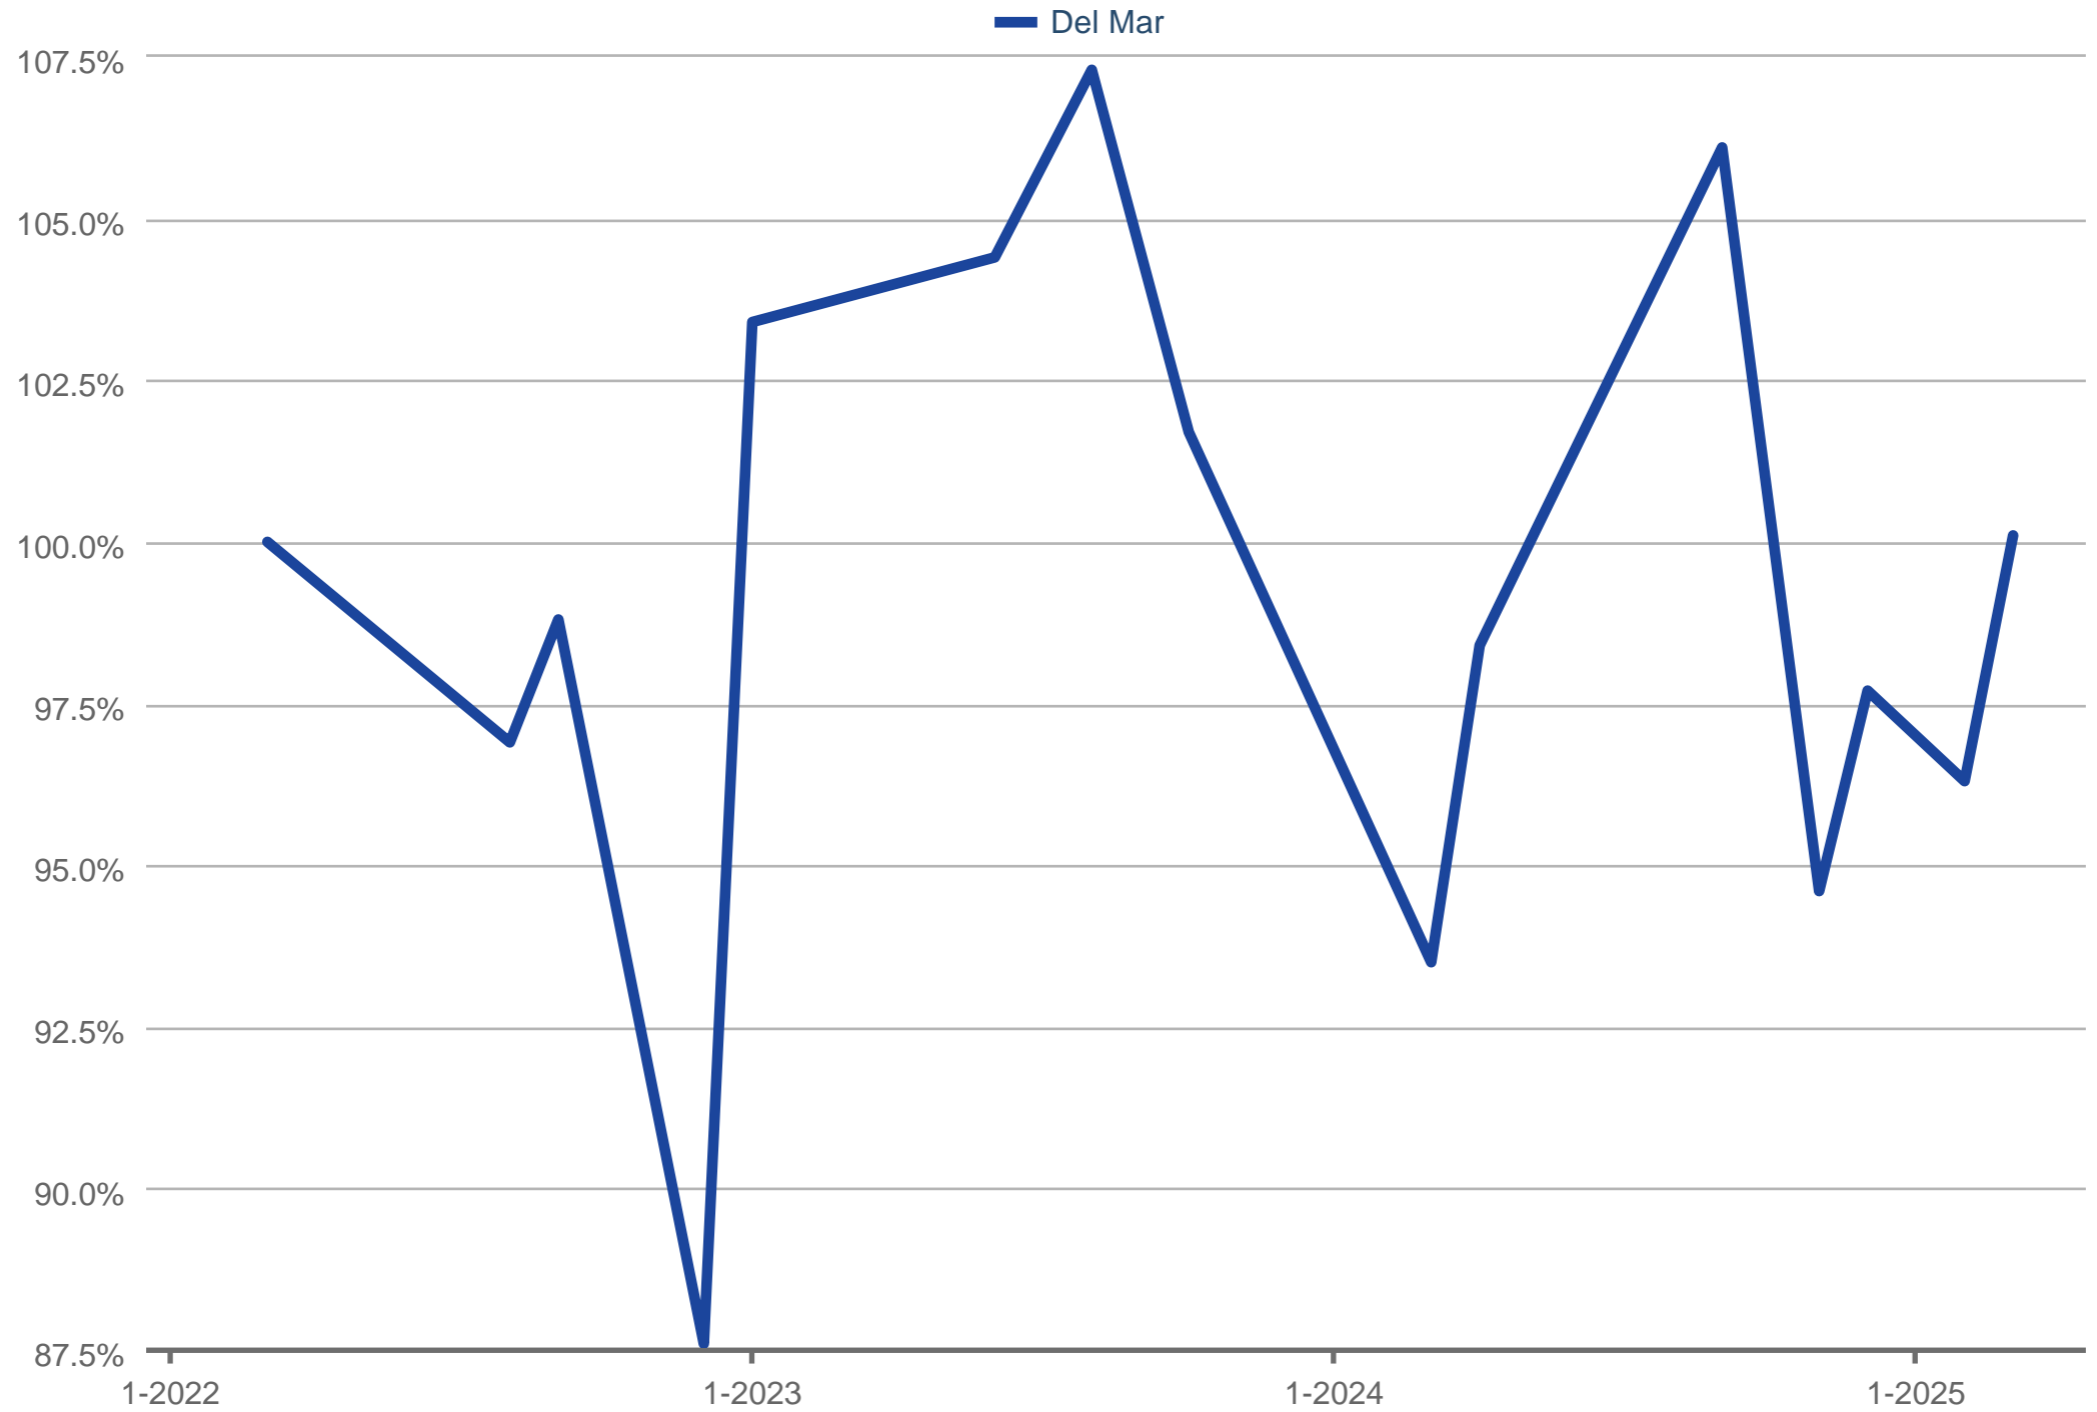

Average Percent of Last List Price

Del Mar

Each data point is one month of activity. Data is from May 17, 2025.