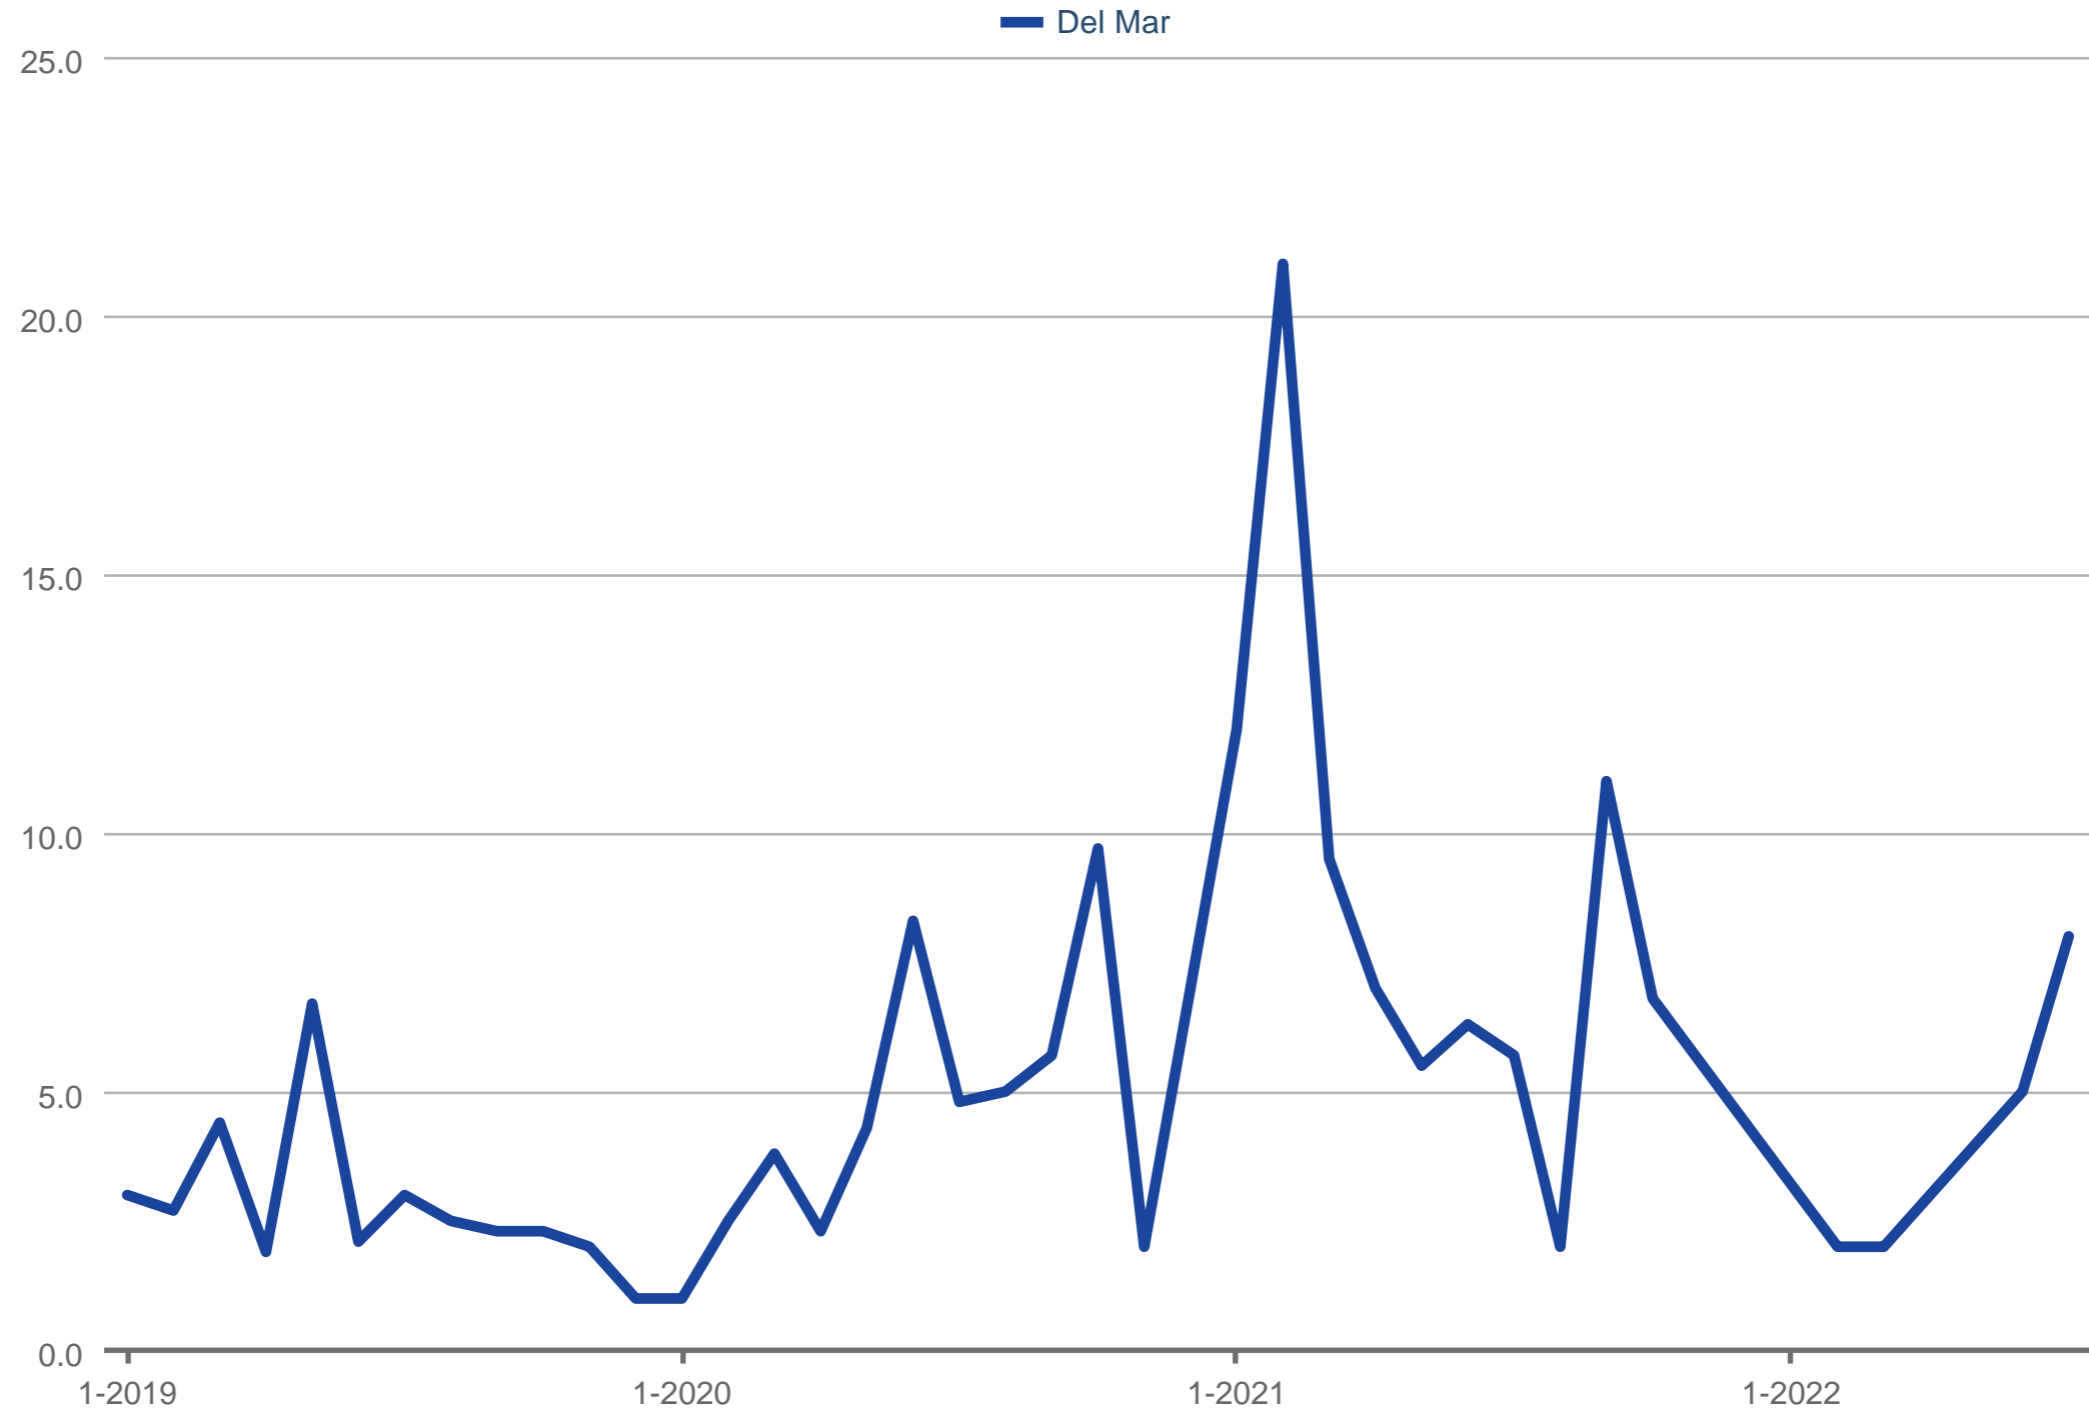

Showings Per Listing

Del Mar

Each data point is one month of activity. Data is from August 8, 2022.