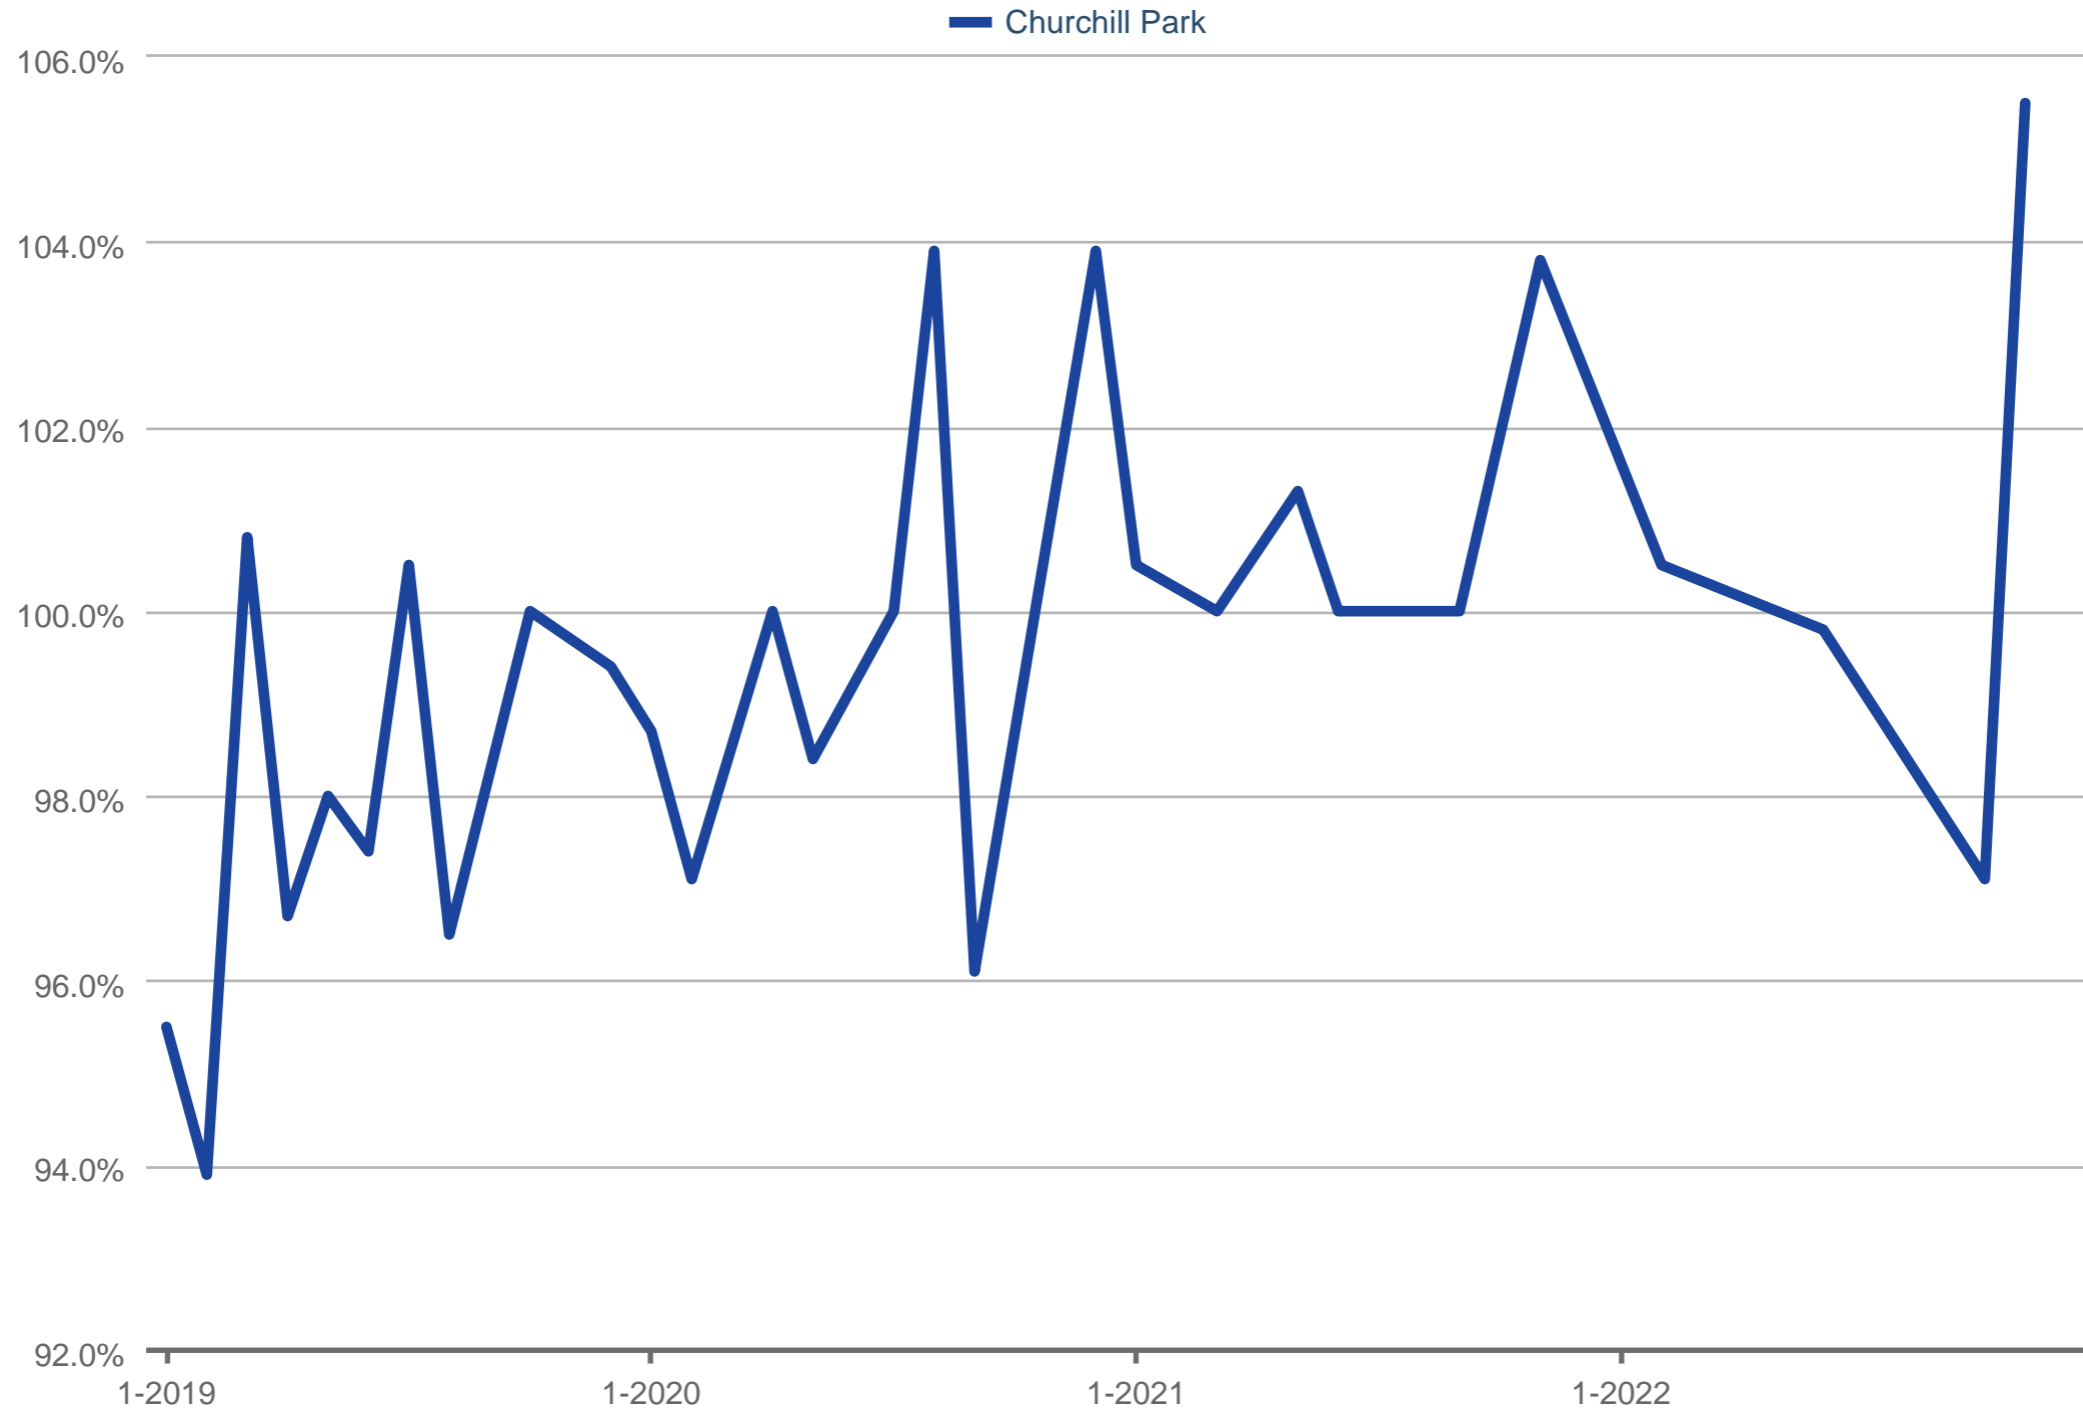

### Average Percent of Last List Price

Churchill Park

Each data point is one month of activity. Data is from January 29, 2023.