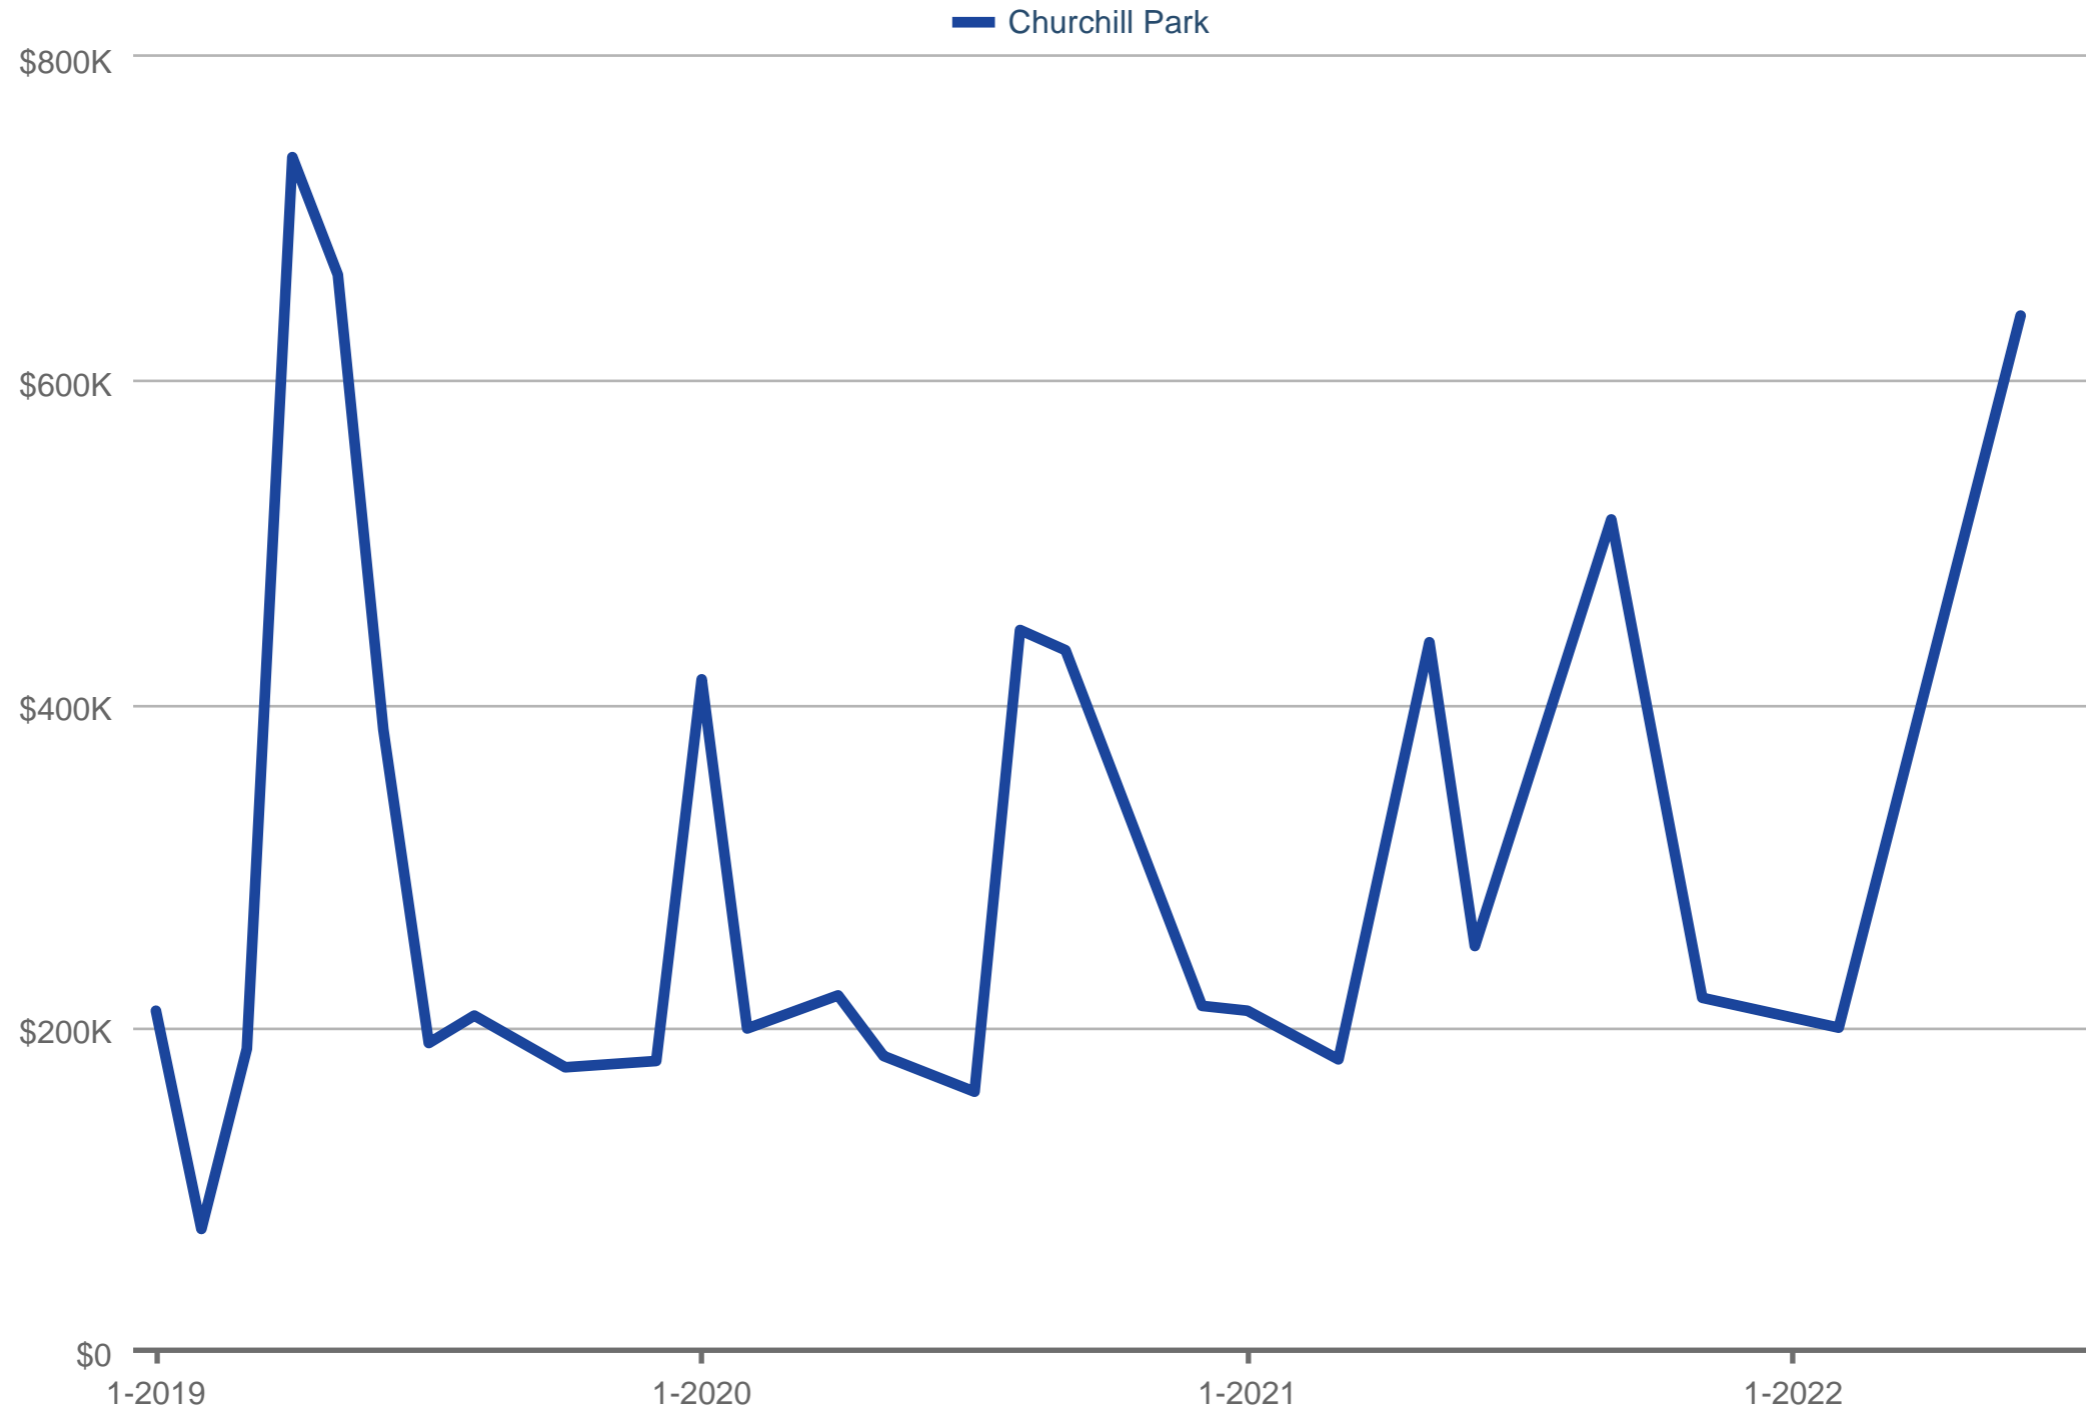

Dollar Volume of Closed Sales

Churchill Park

Each data point is one month of activity. Data is from August 8, 2022.