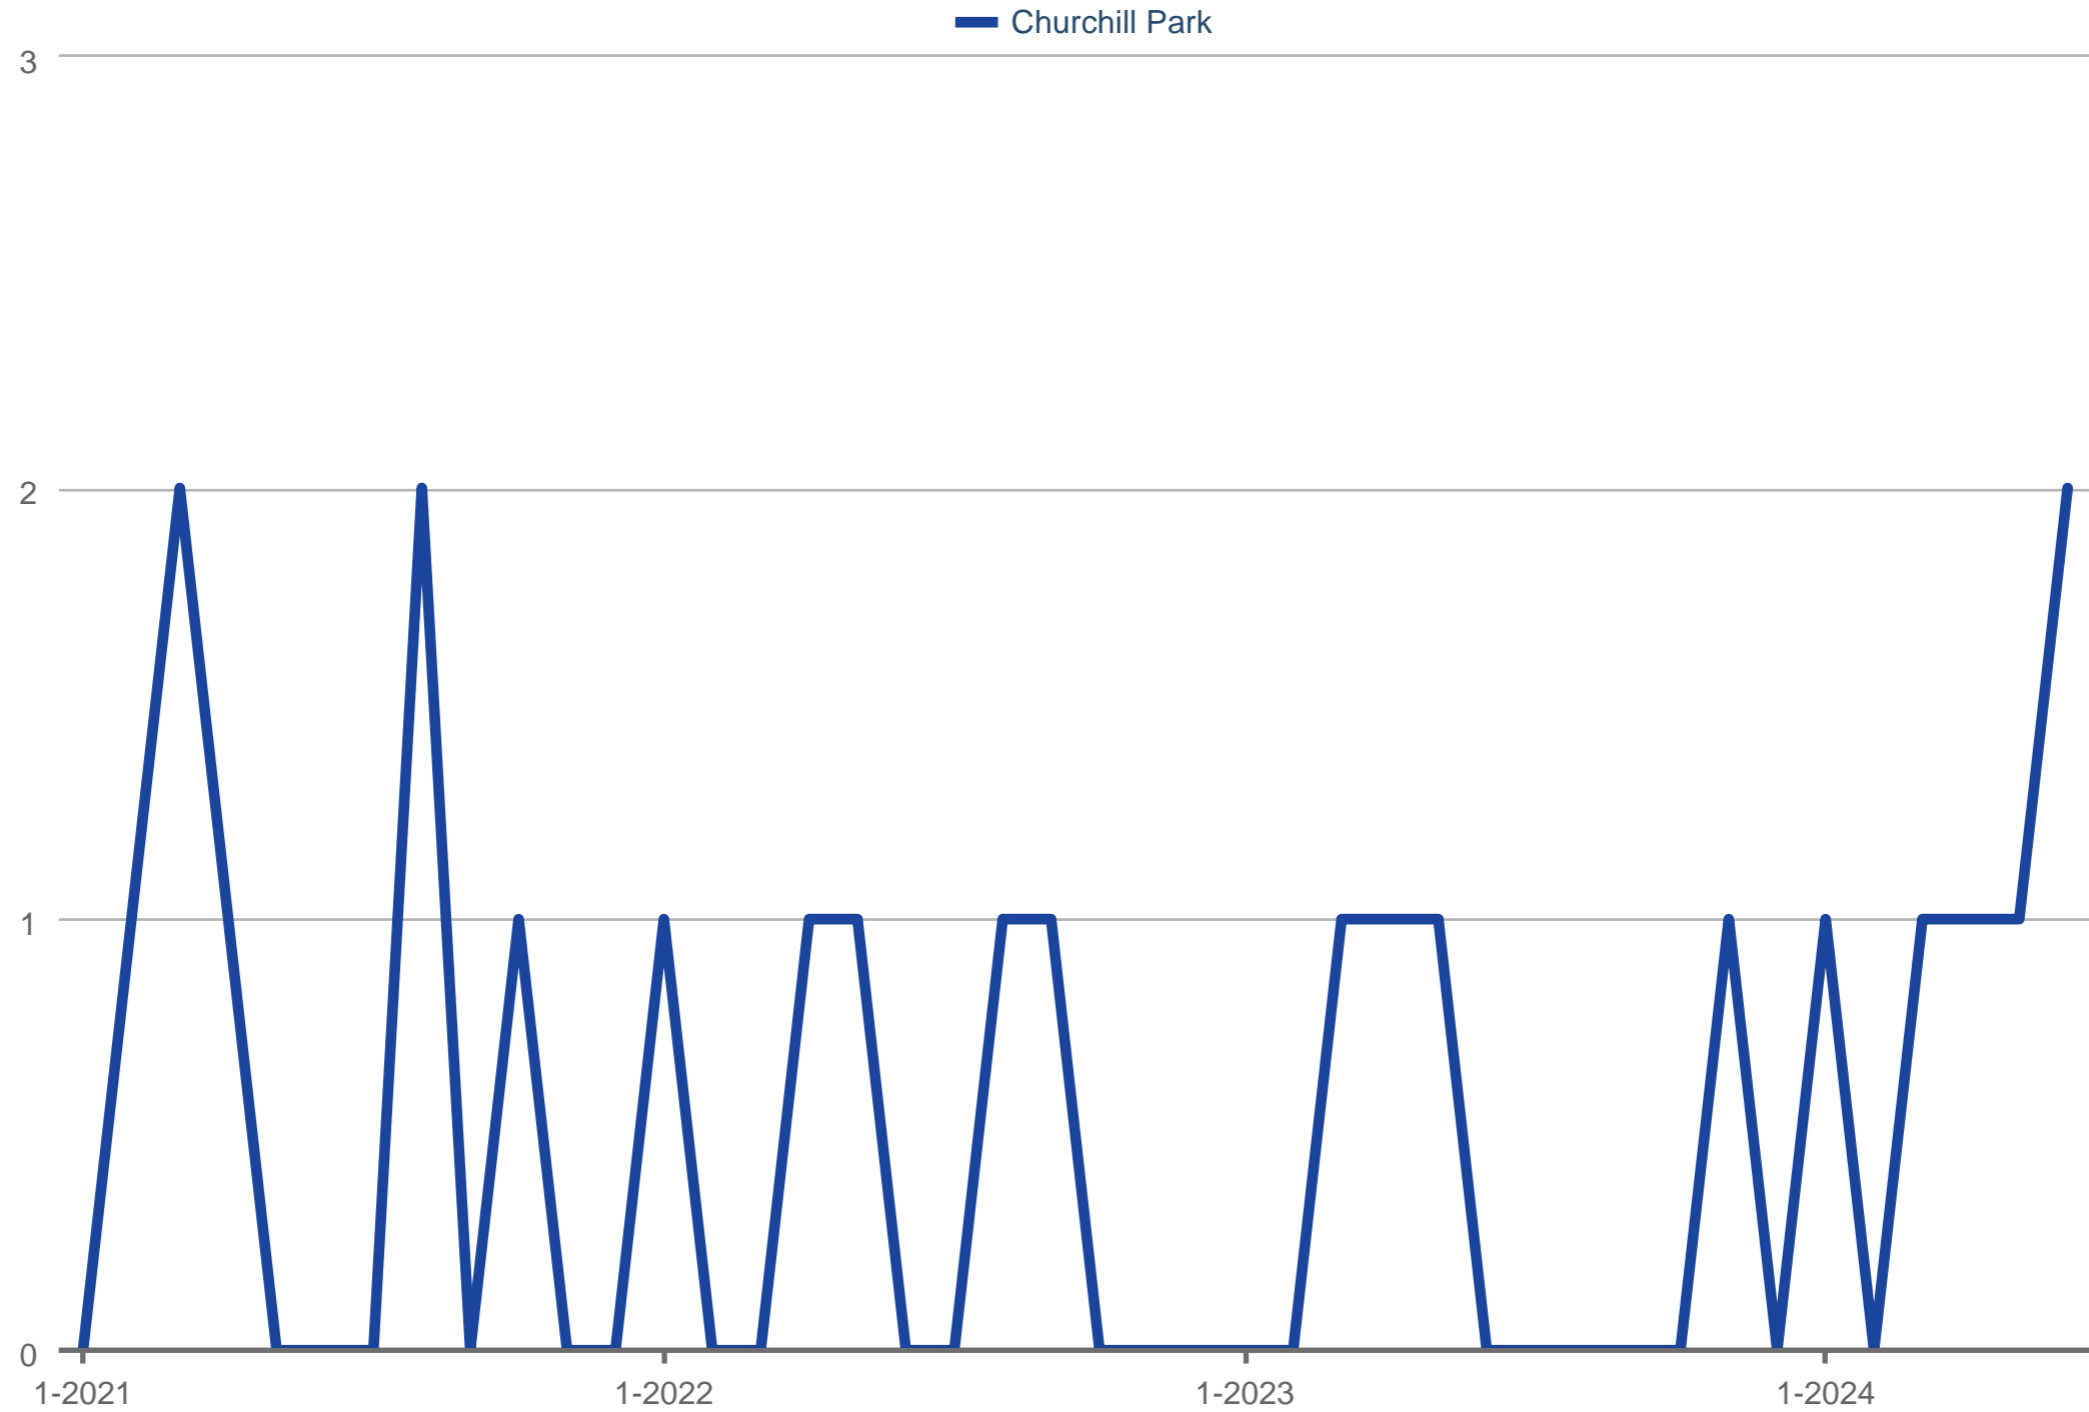

New Listings

Churchill Park

Each data point is one month of activity. Data is from July 27, 2024.