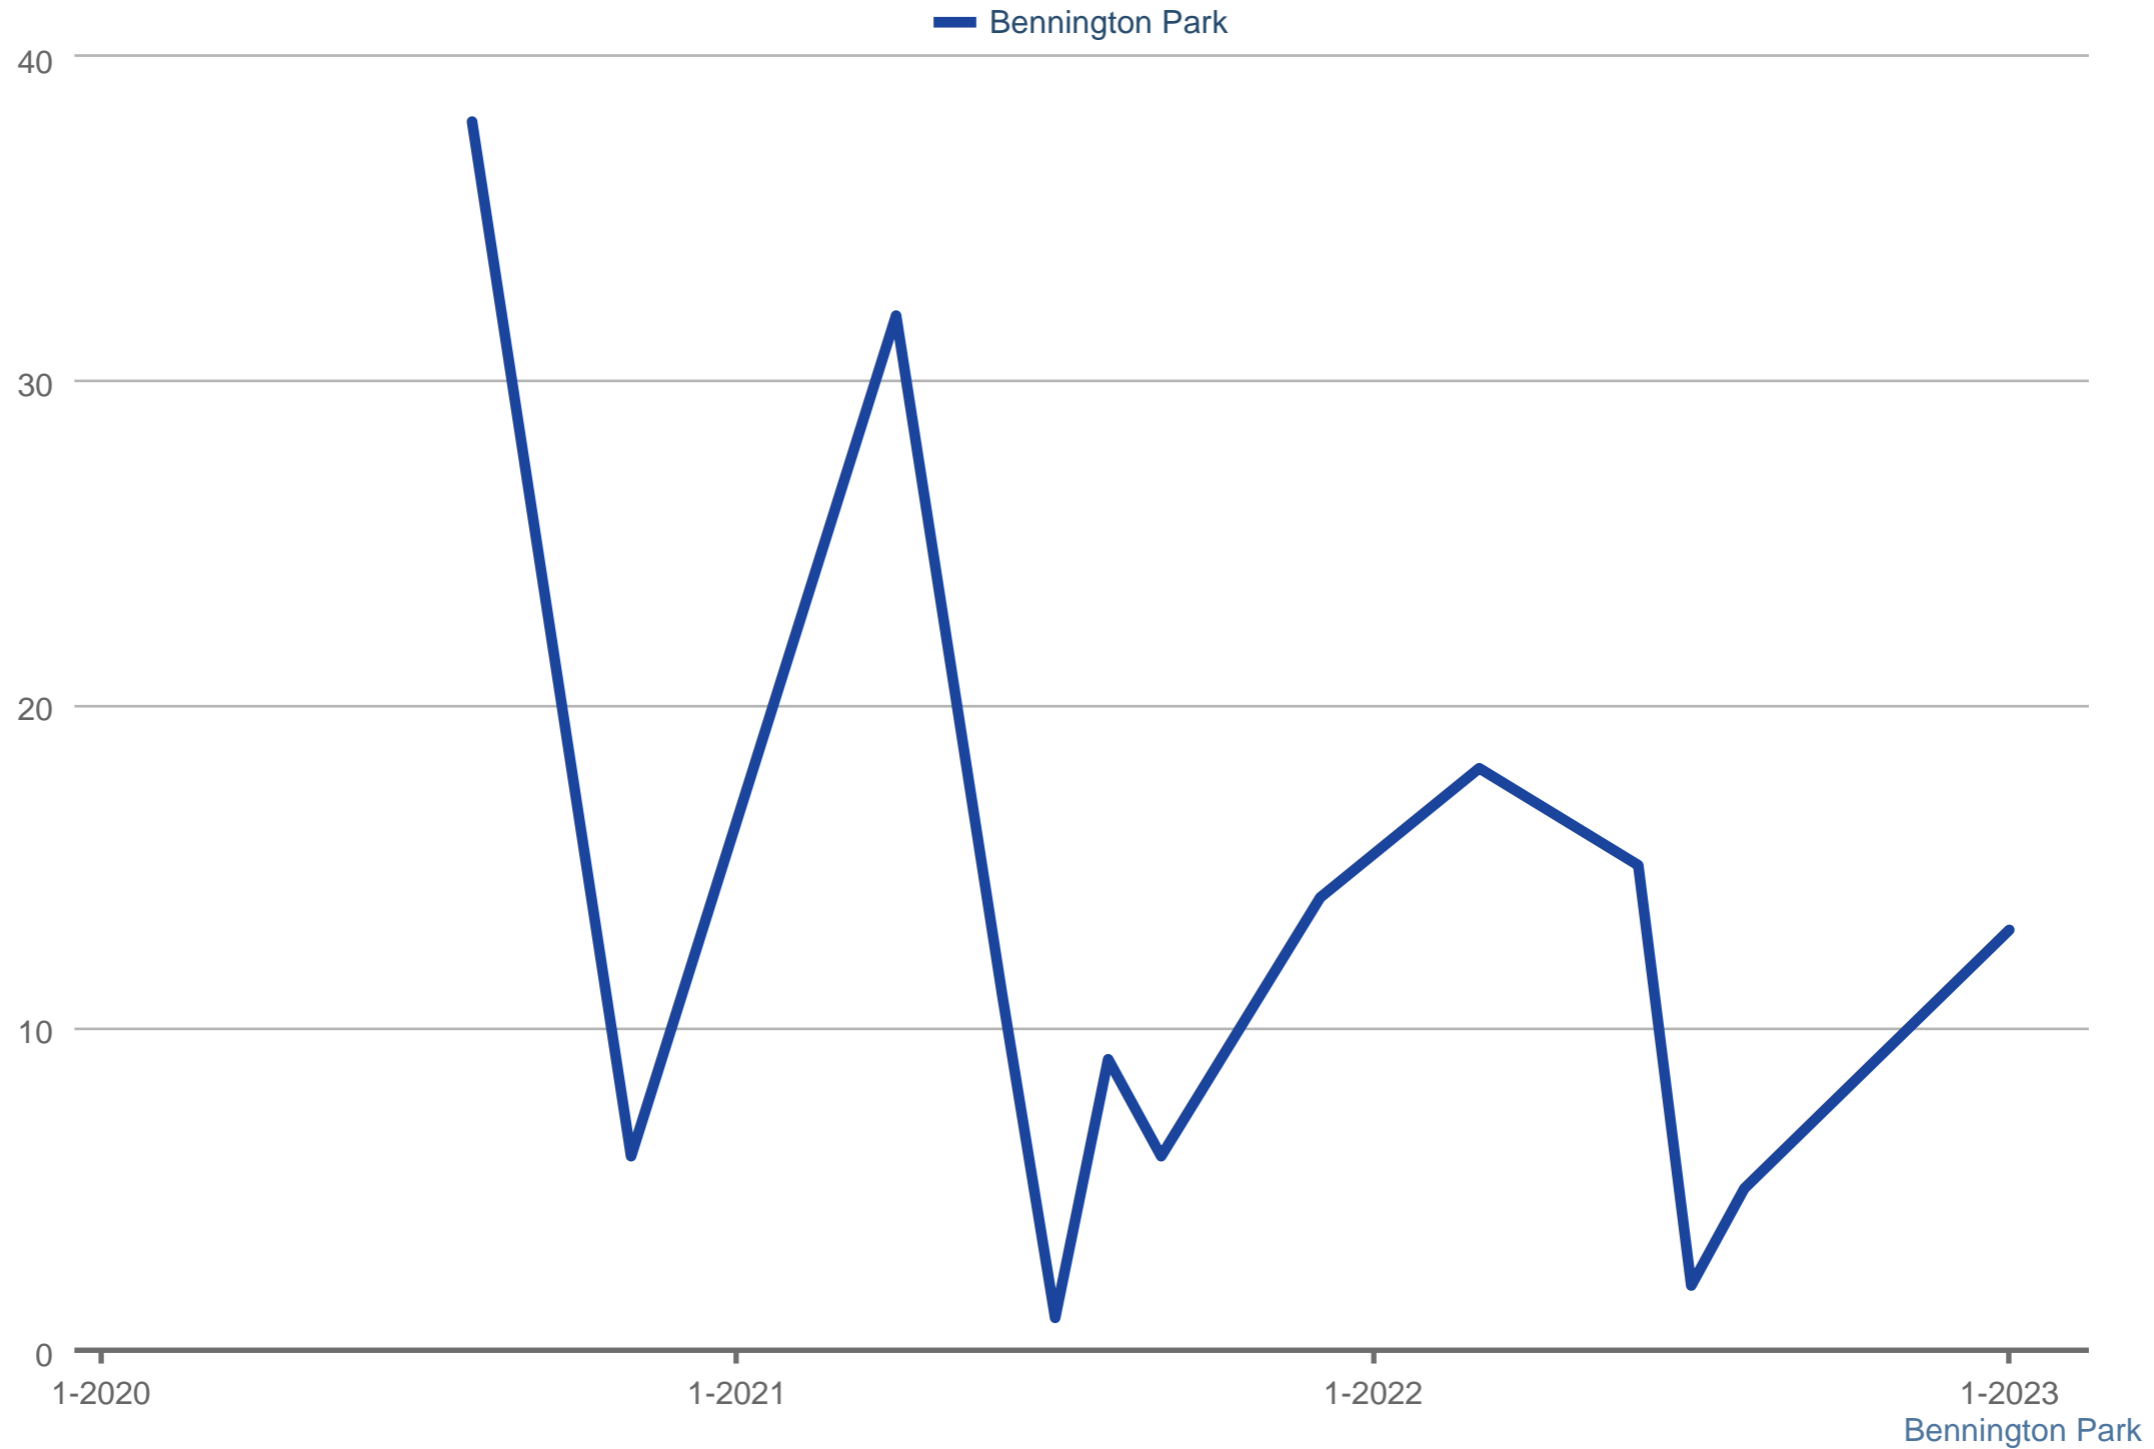

Average Showings to Pending

Each data point is one month of activity. Data is from March 29, 2023.