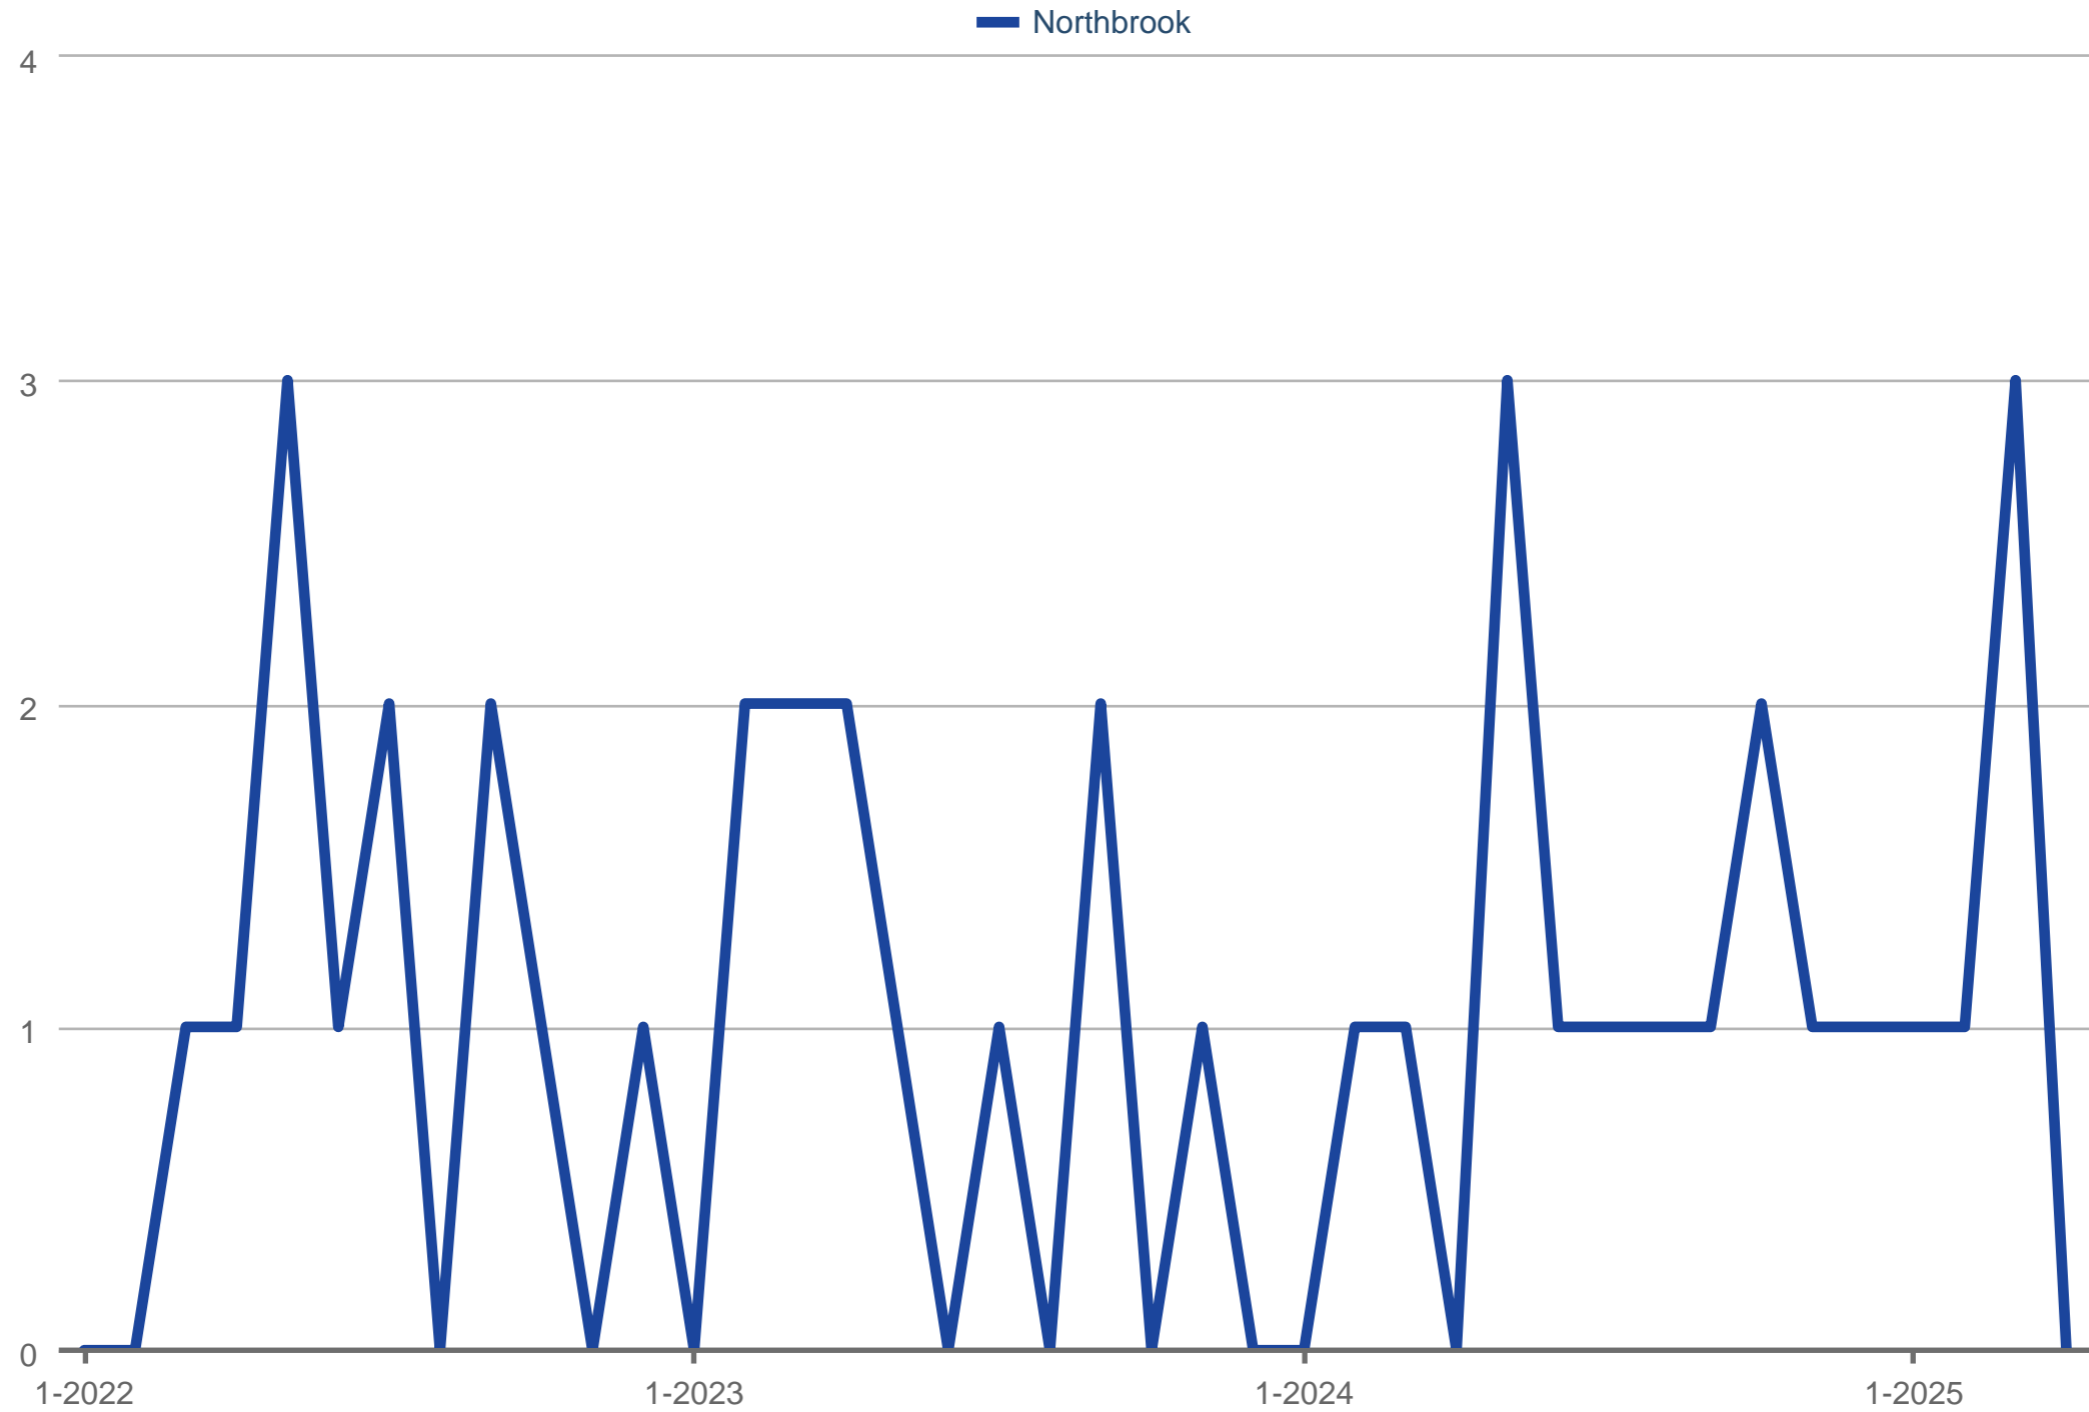

New Listings

Northbrook

Each data point is one month of activity. Data is from May 17, 2025.