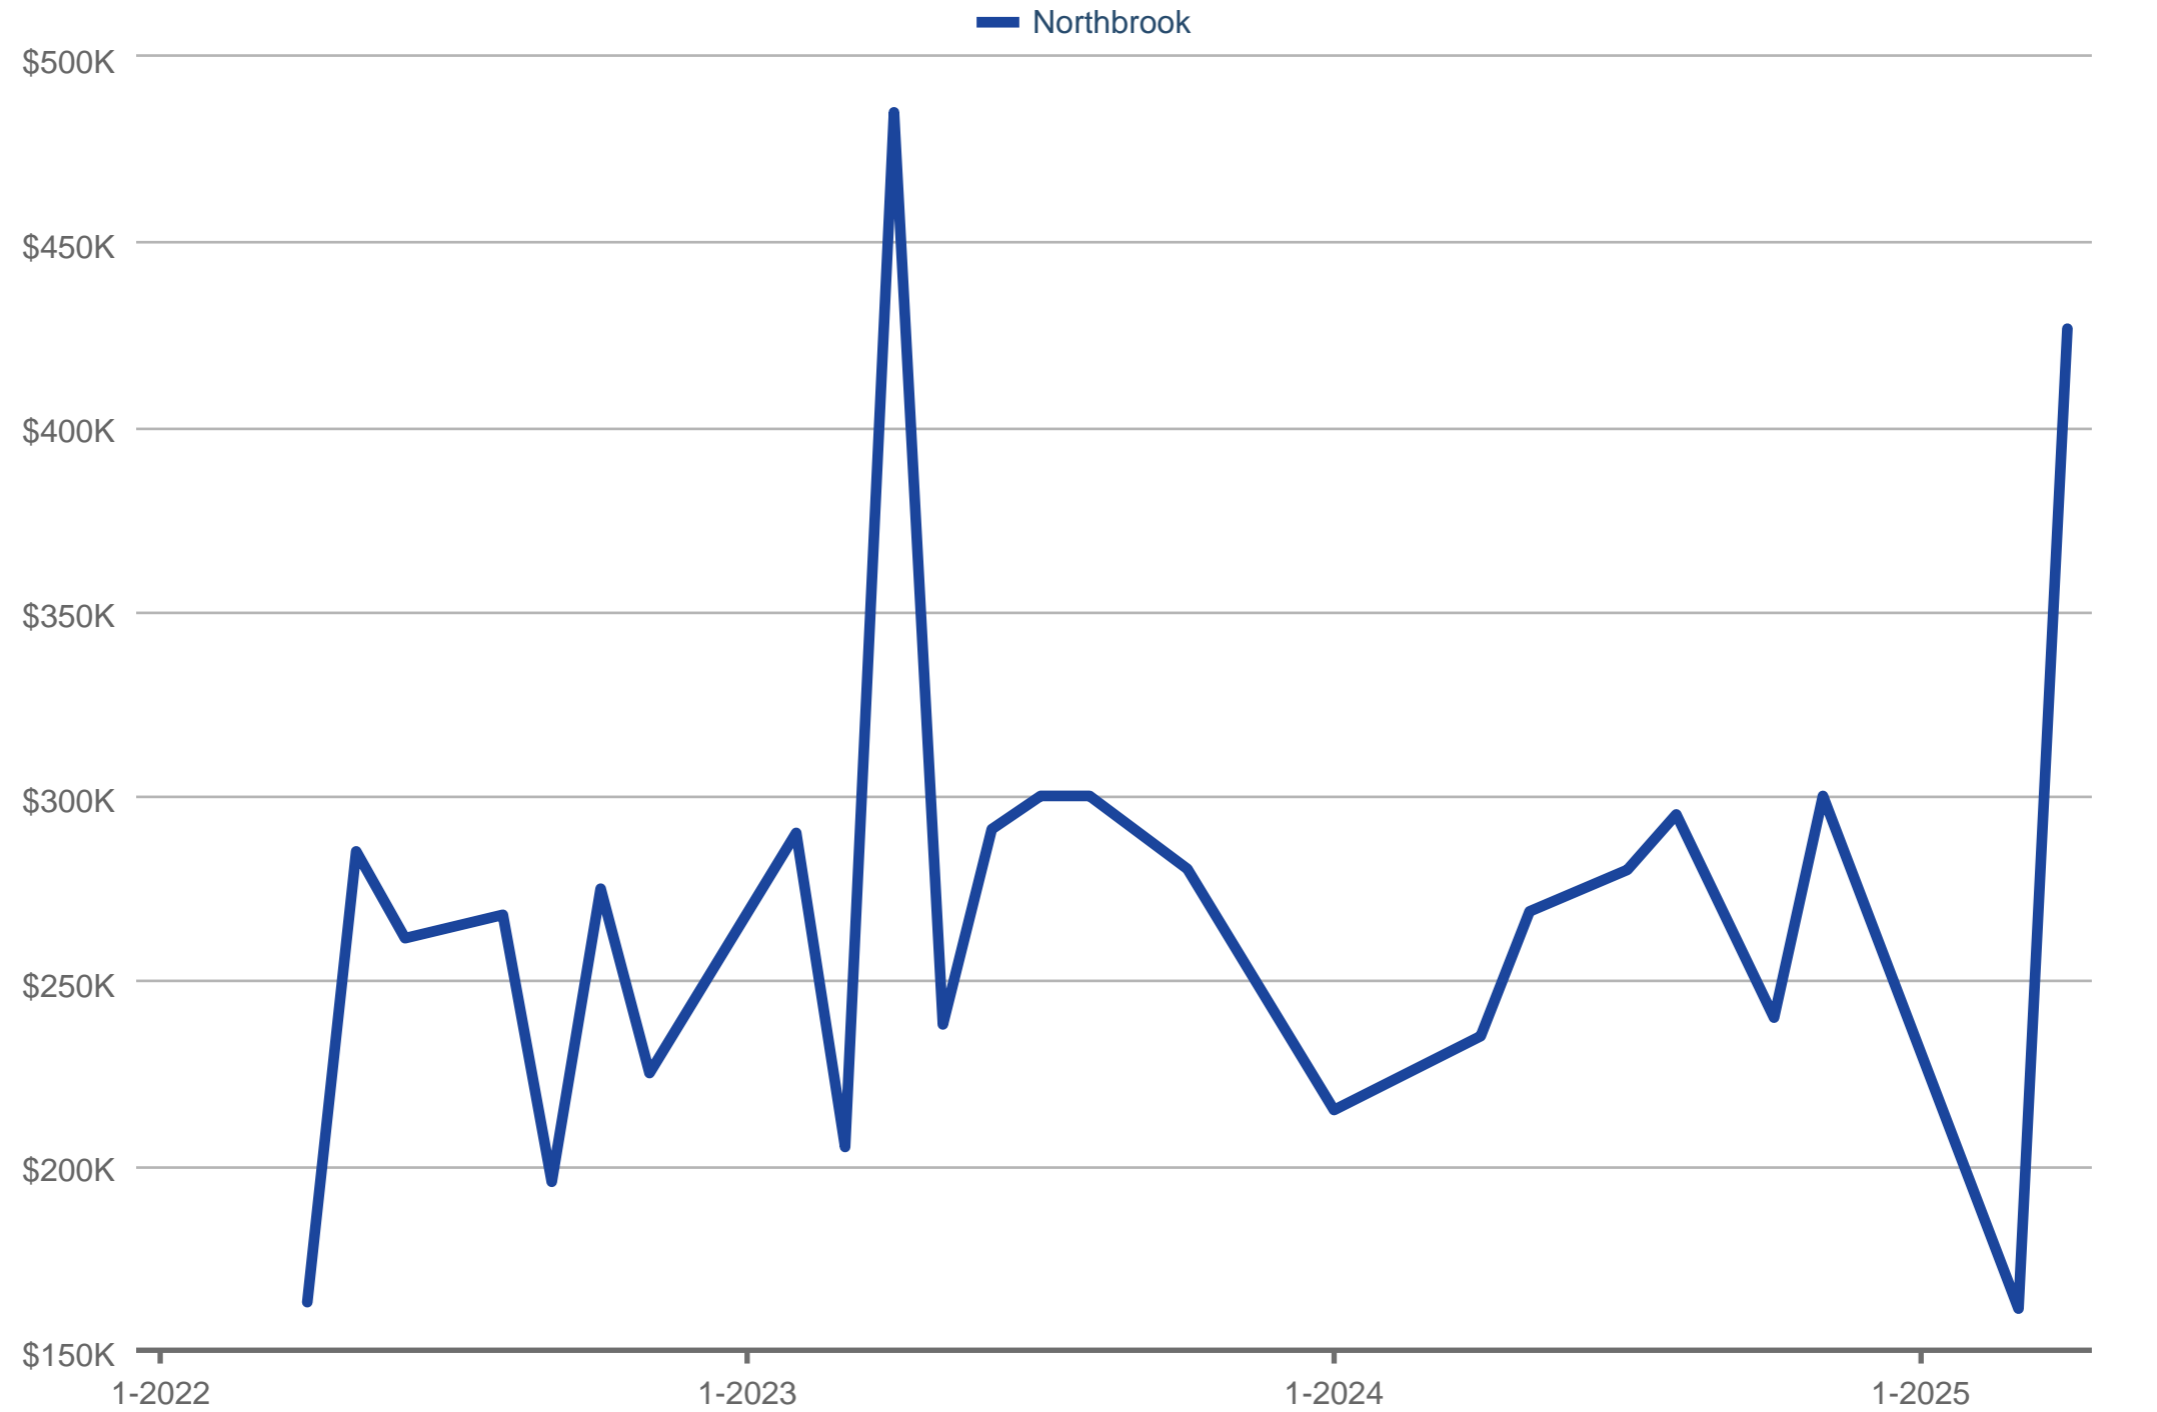

Average Sales Price

Each data point is one month of activity. Data is from May 17, 2025.

All data from RMLS Alliance. InfoSparks © 2025 ShowingTime Plus, LLC.