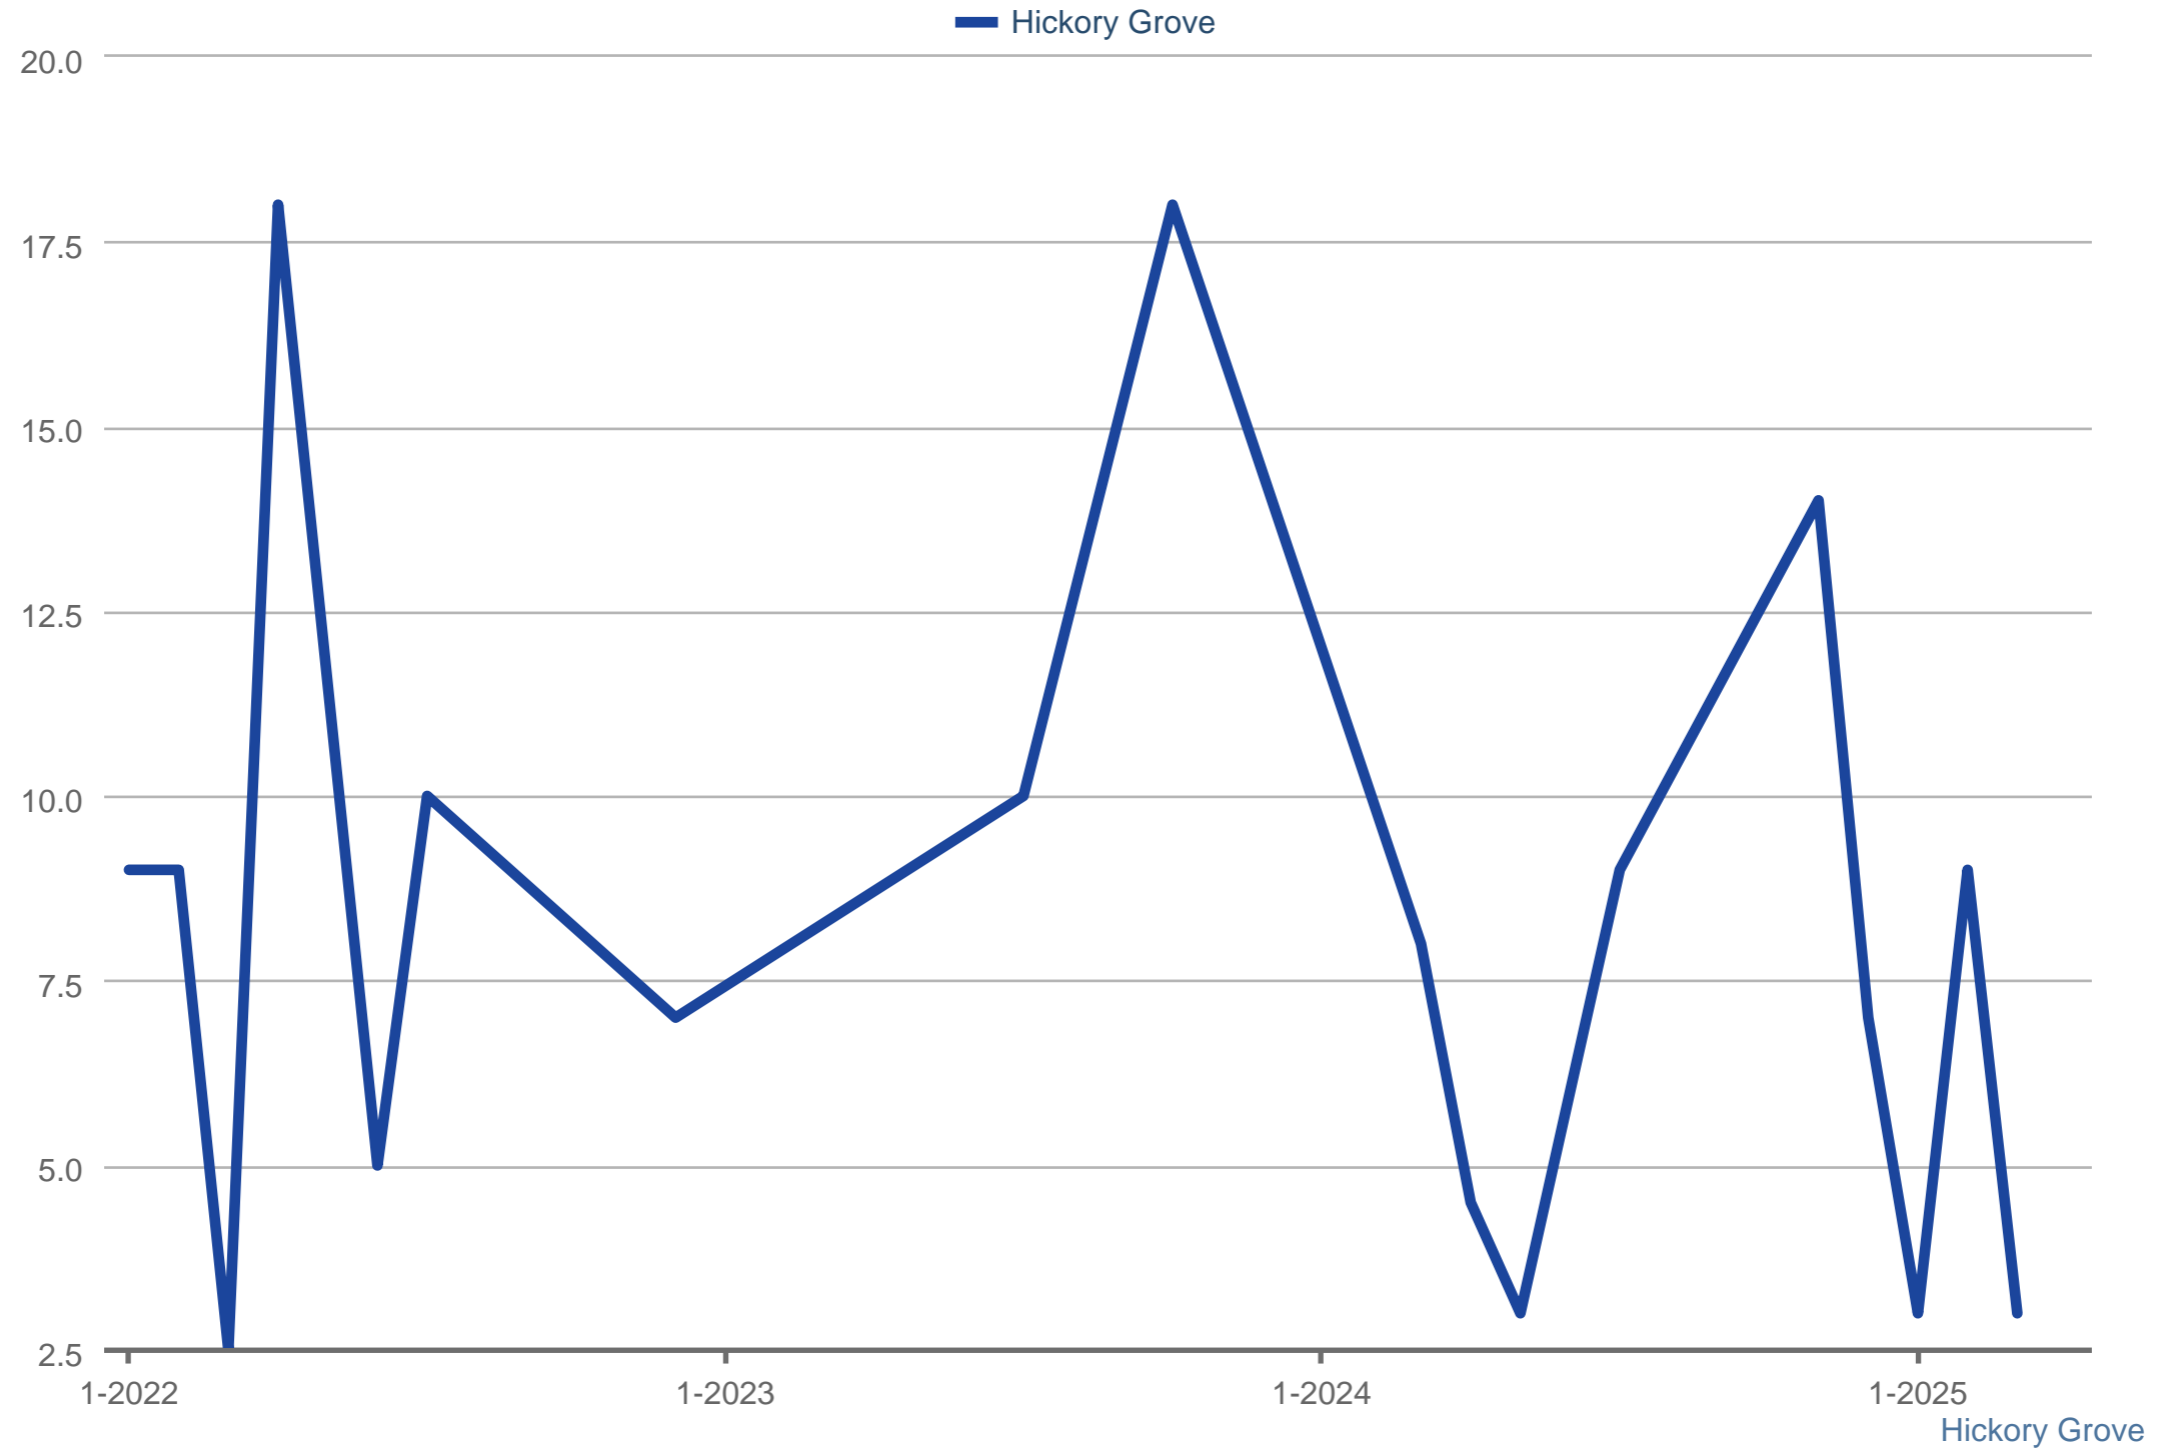

Showings Per Listing

Each data point is one month of activity. Data is from May 17, 2025.