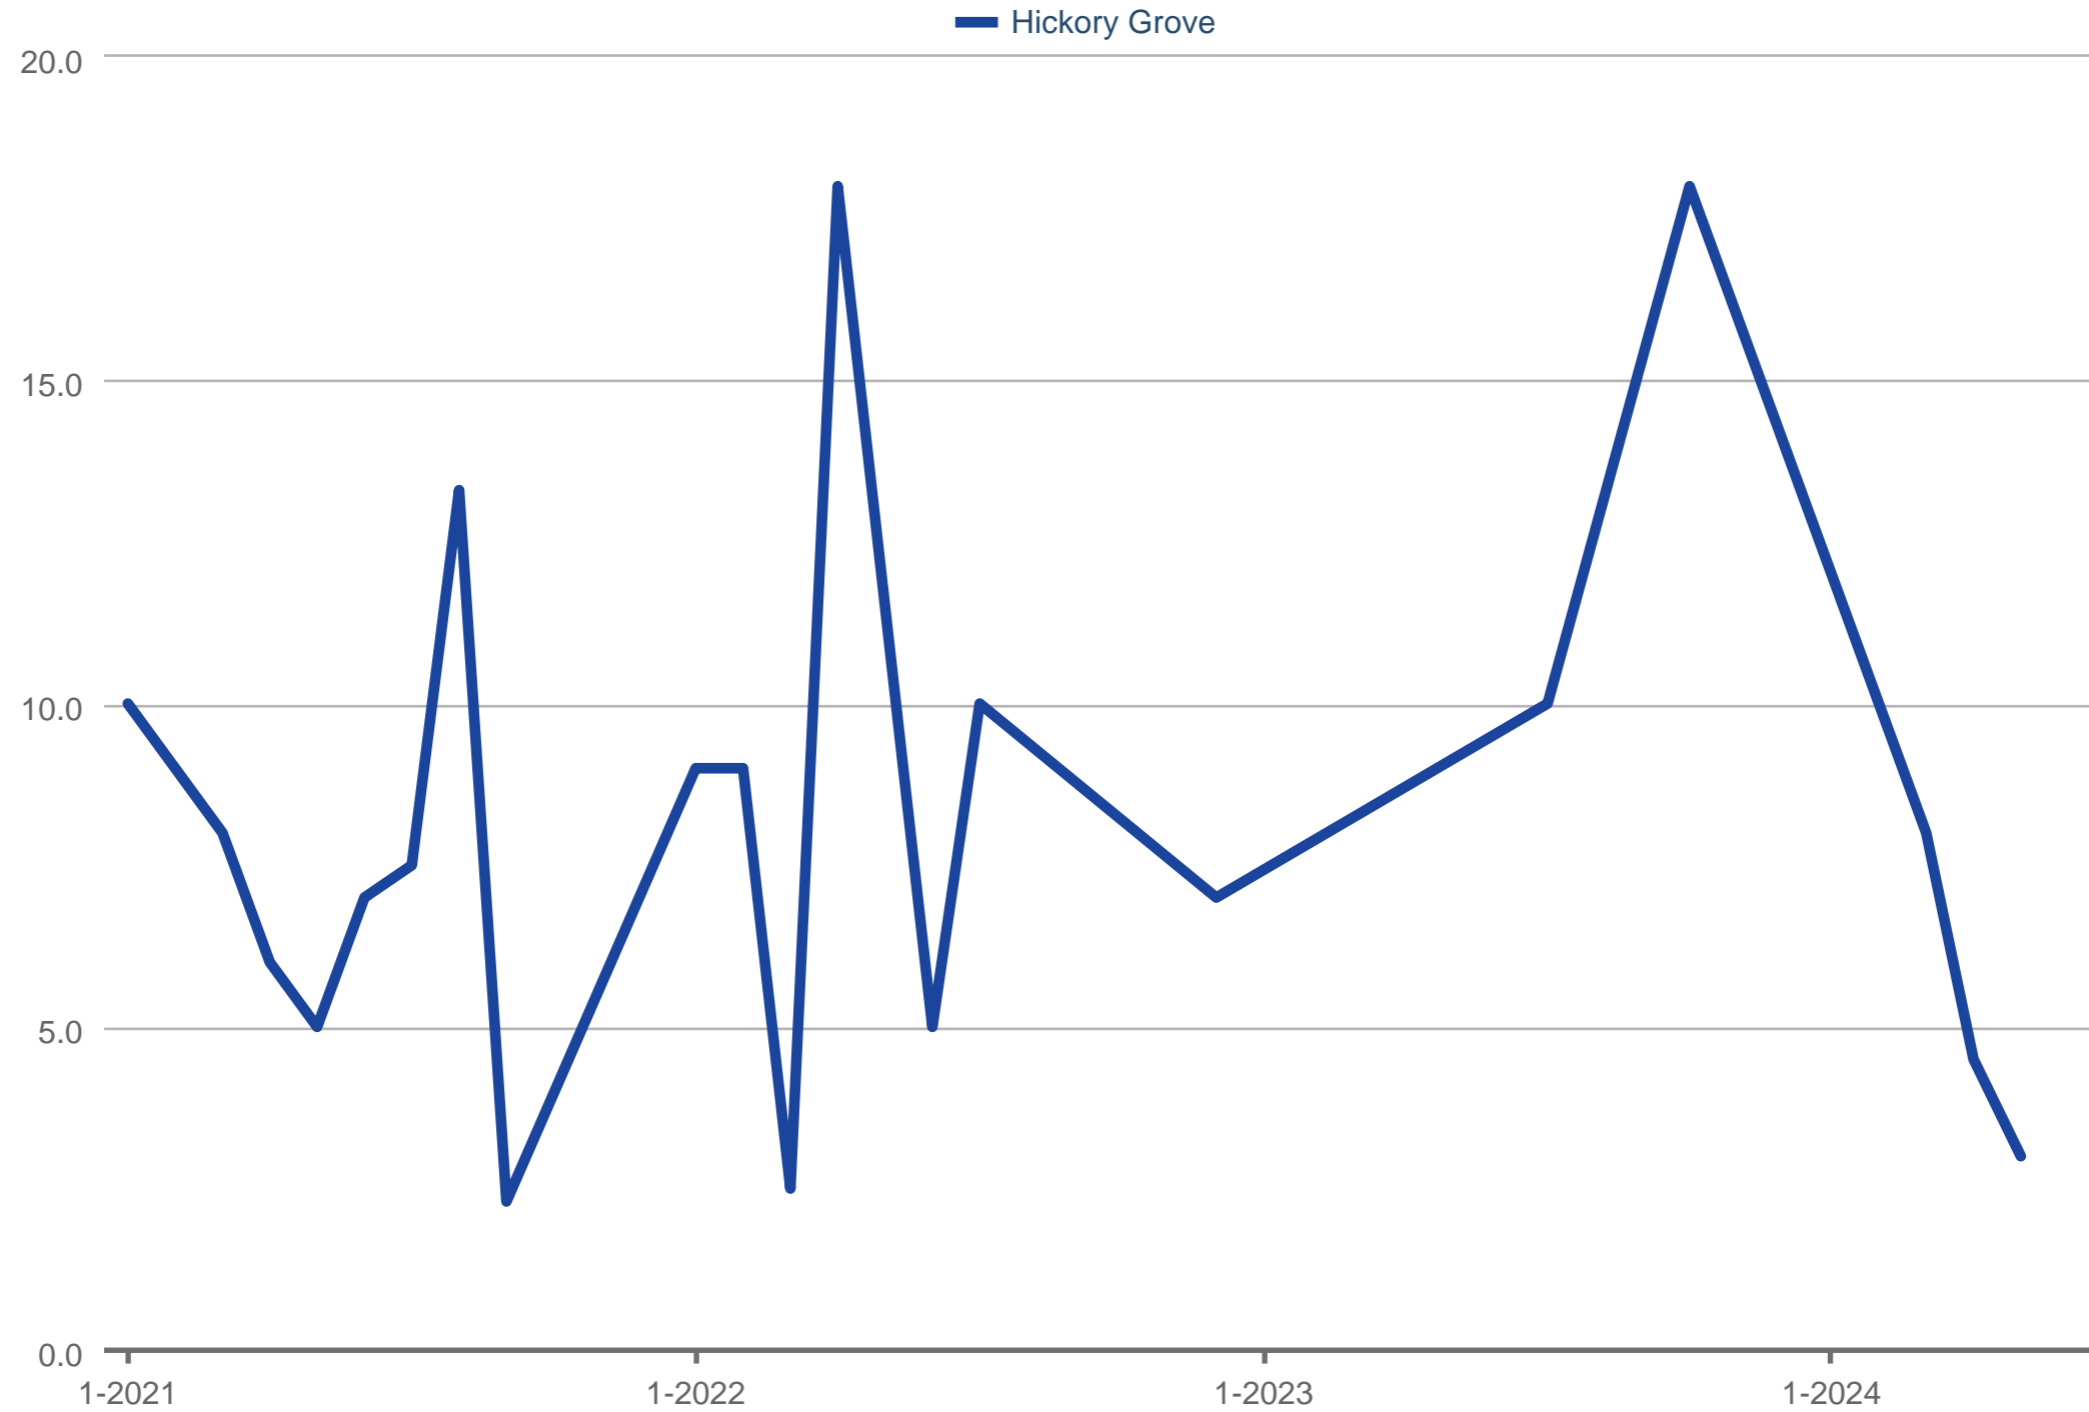

### Showings Per Listing

Hickory Grove

Each data point is one month of activity. Data is from July 27, 2024.