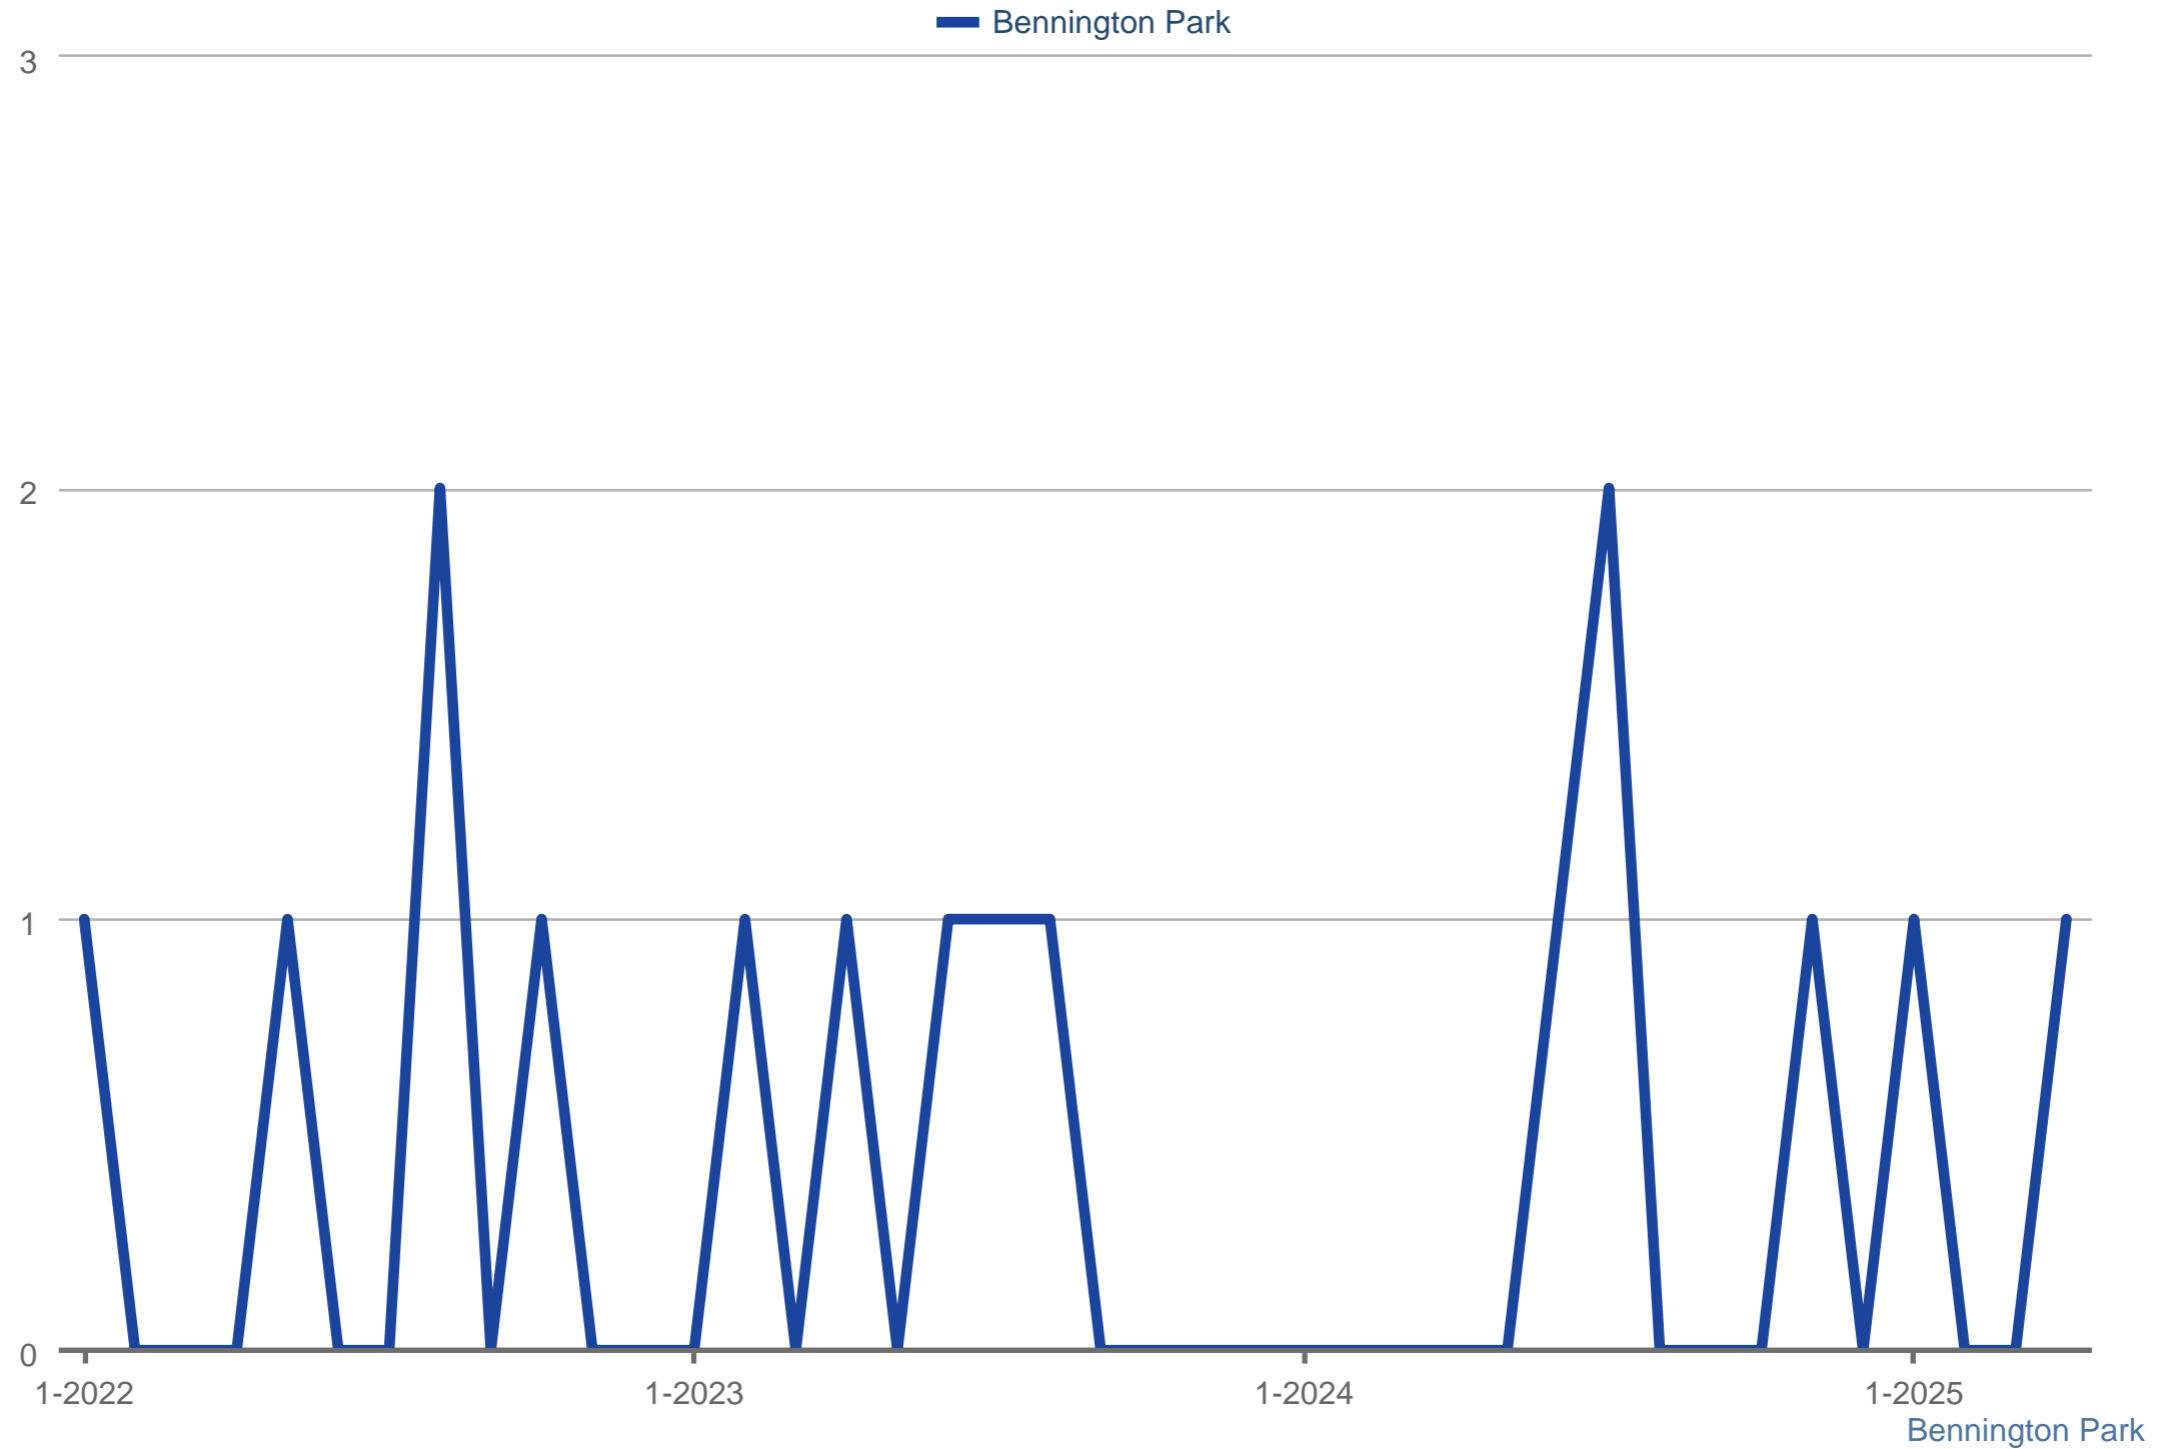

### Closed Sales

Each data point is one month of activity. Data is from May 17, 2025.