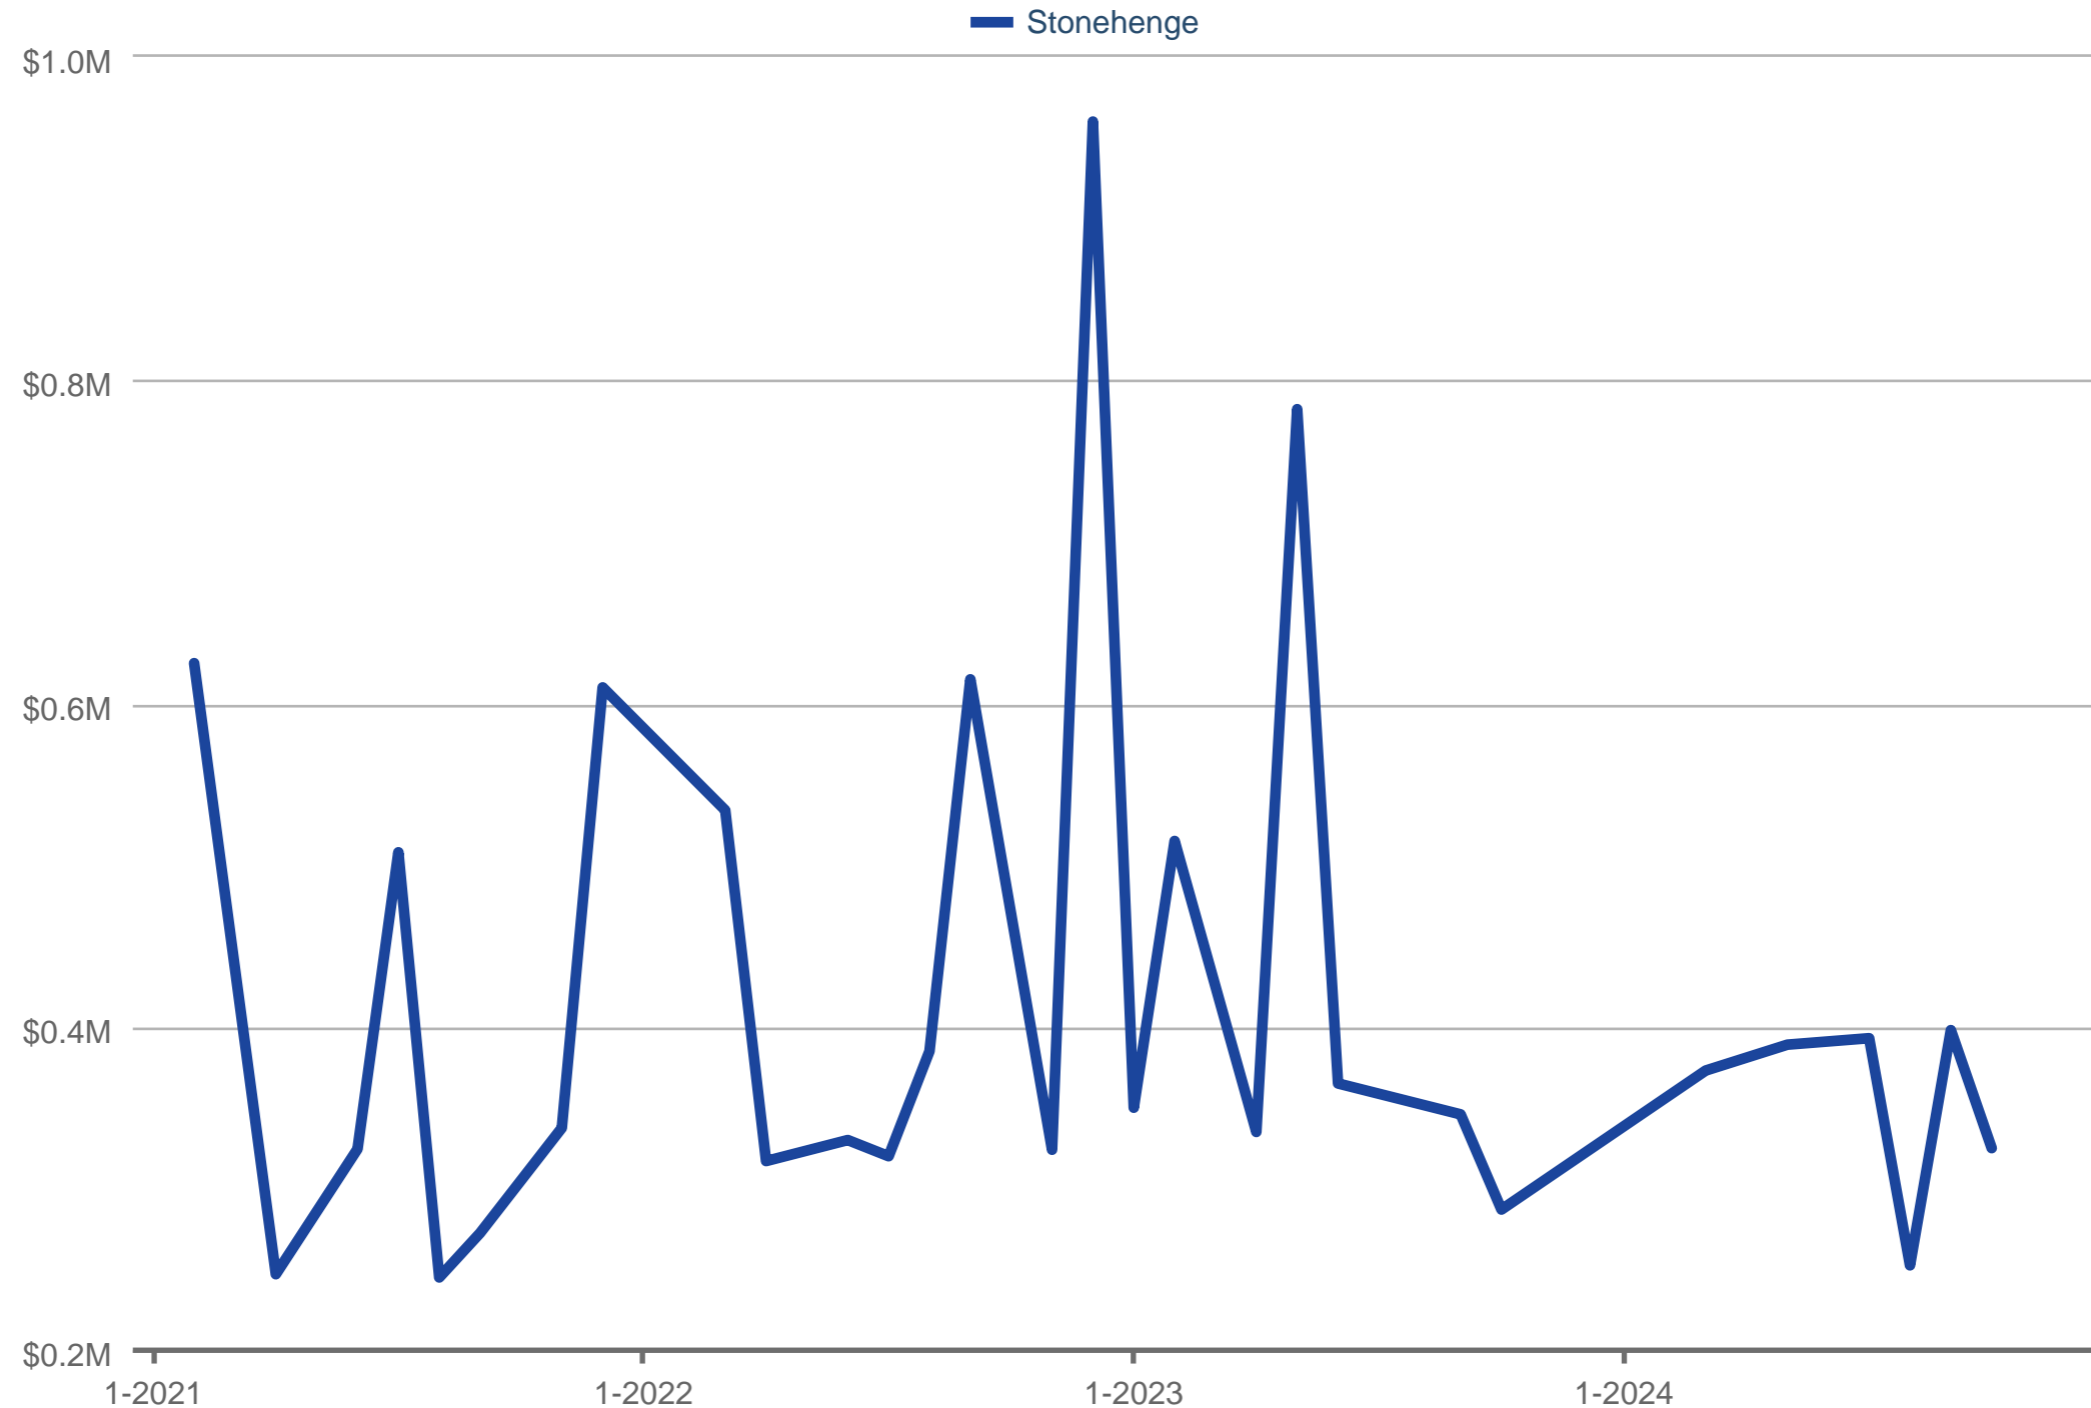

Dollar Volume of Closed Sales

Stonehenge

Each data point is one month of activity. Data is from January 24, 2025.

All data from RMLS Alliance. InfoSparks © 2025 ShowingTime Plus, LLC.