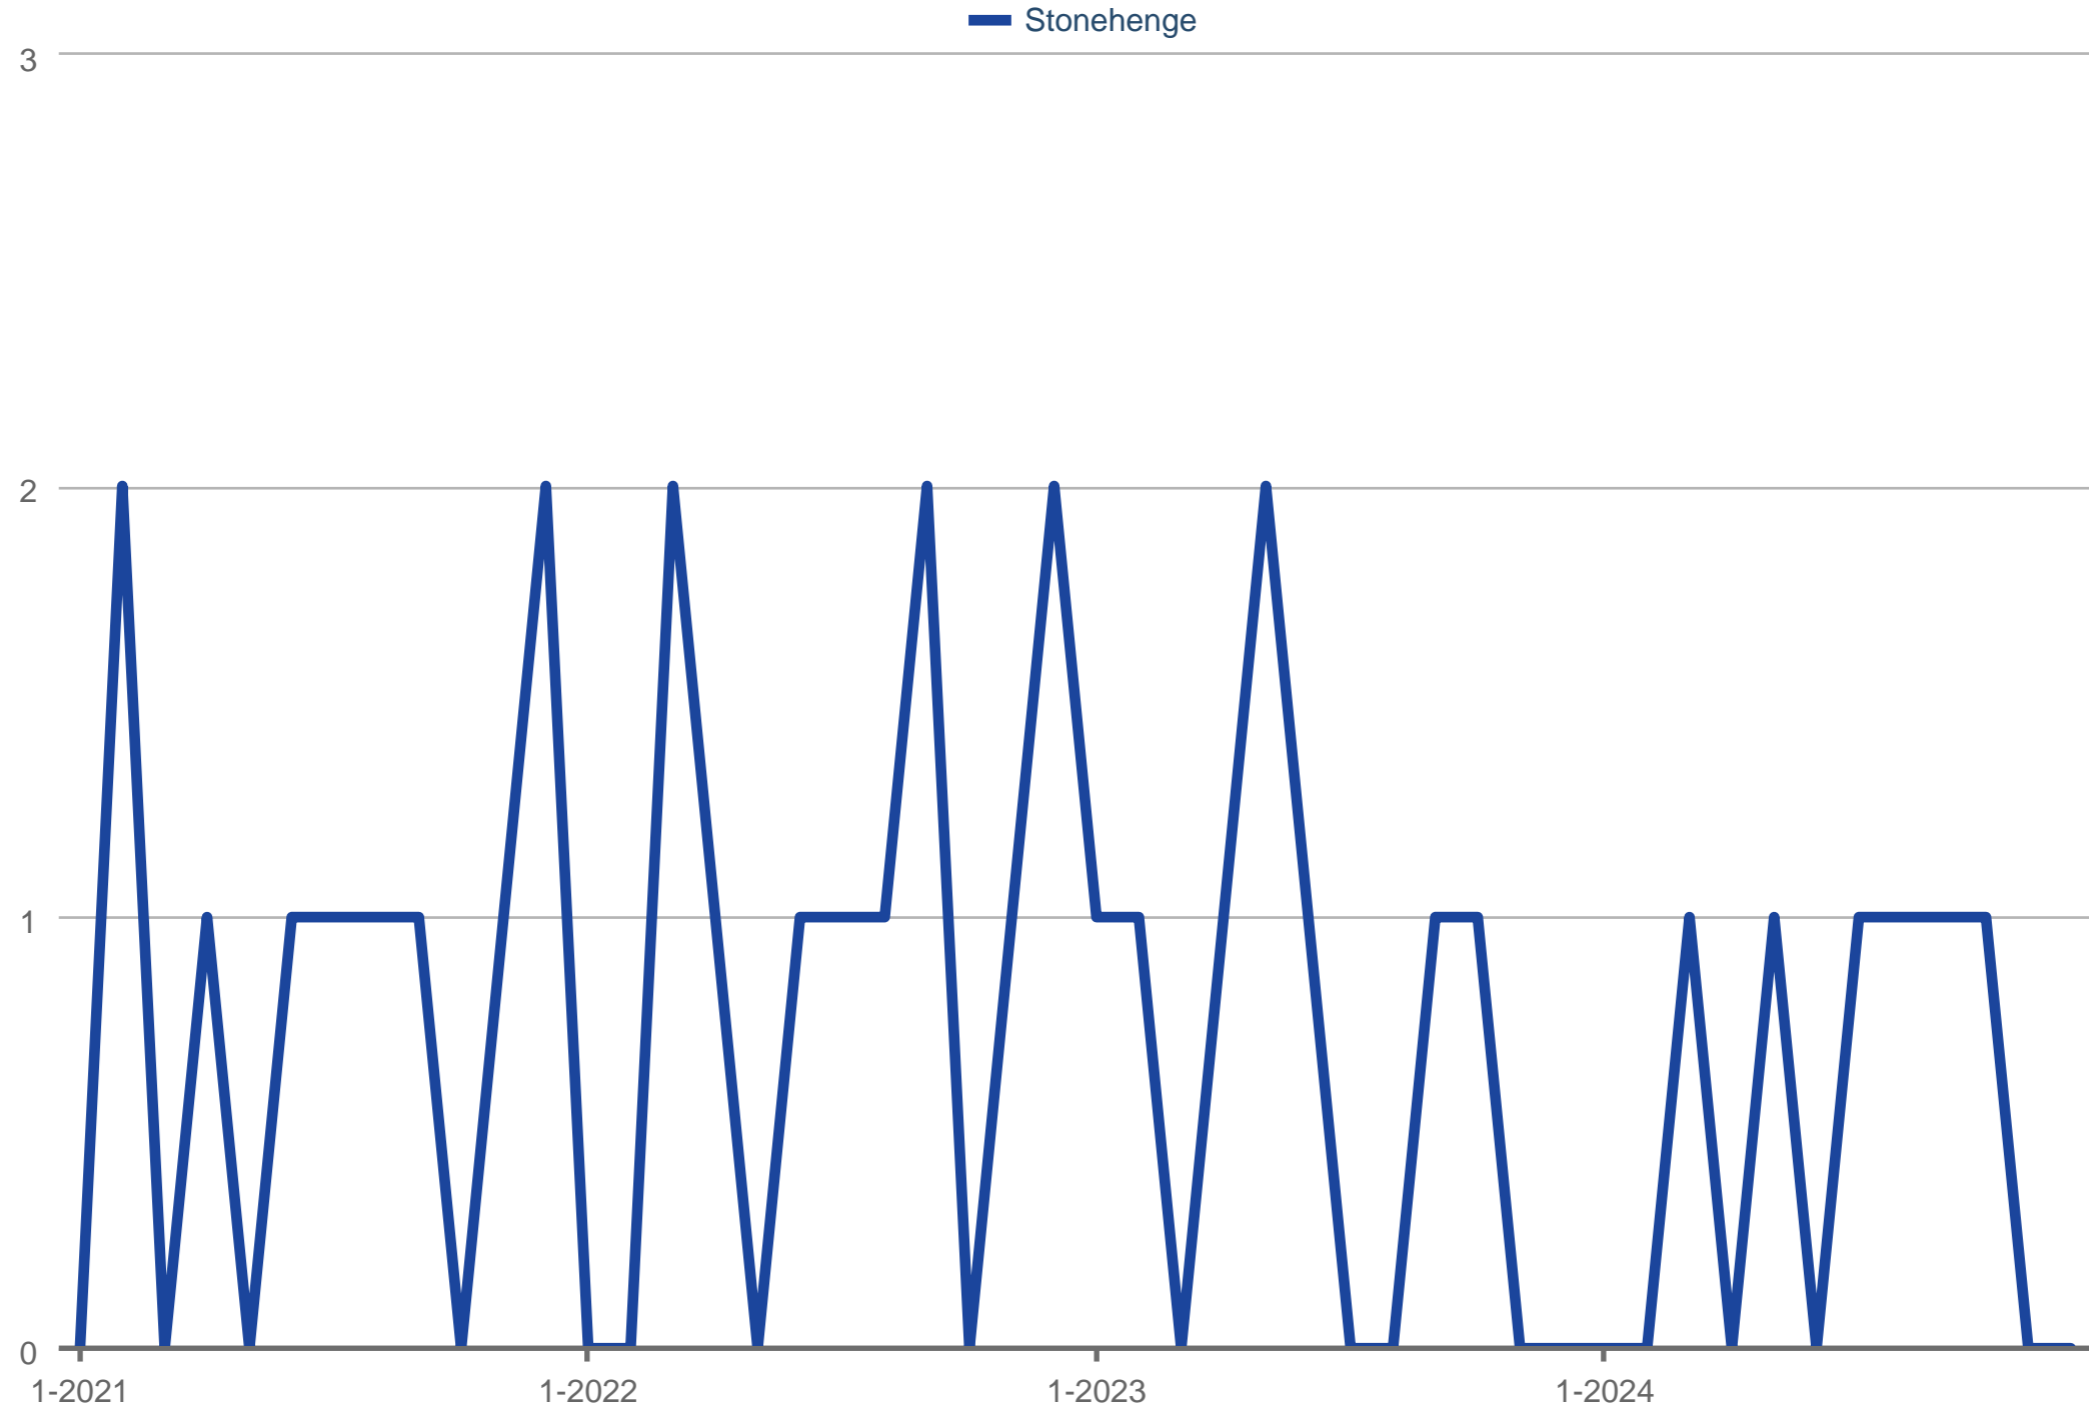

Closed Sales

Stonehenge

Each data point is one month of activity. Data is from January 24, 2025.