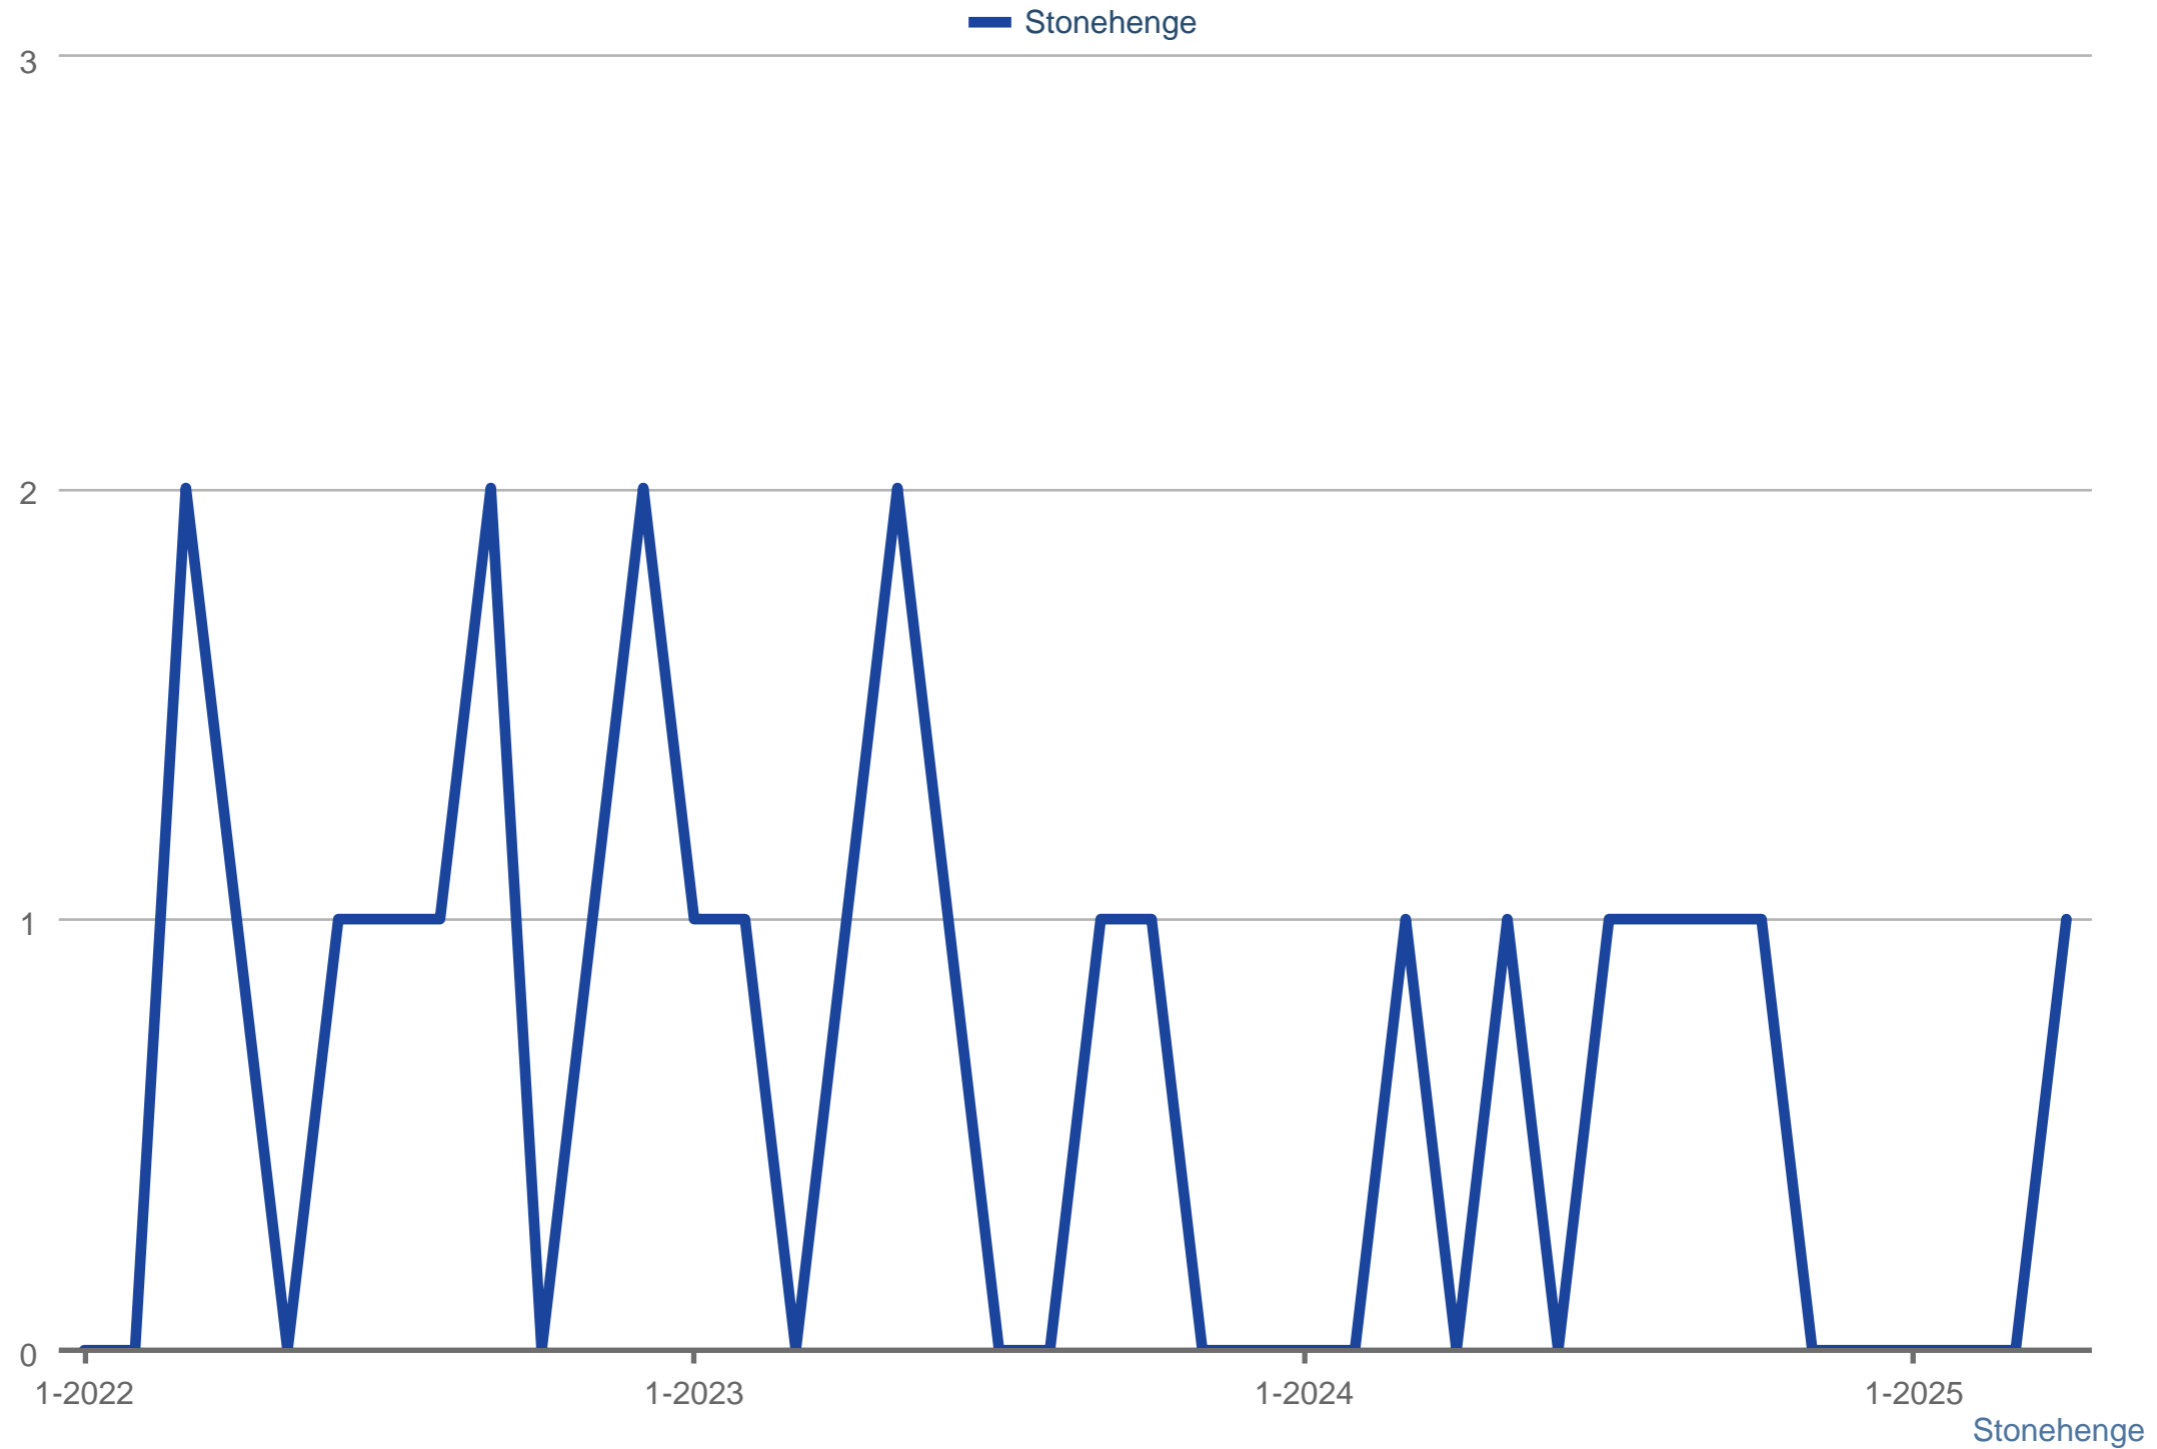

### Closed Sales

Each data point is one month of activity. Data is from May 17, 2025.