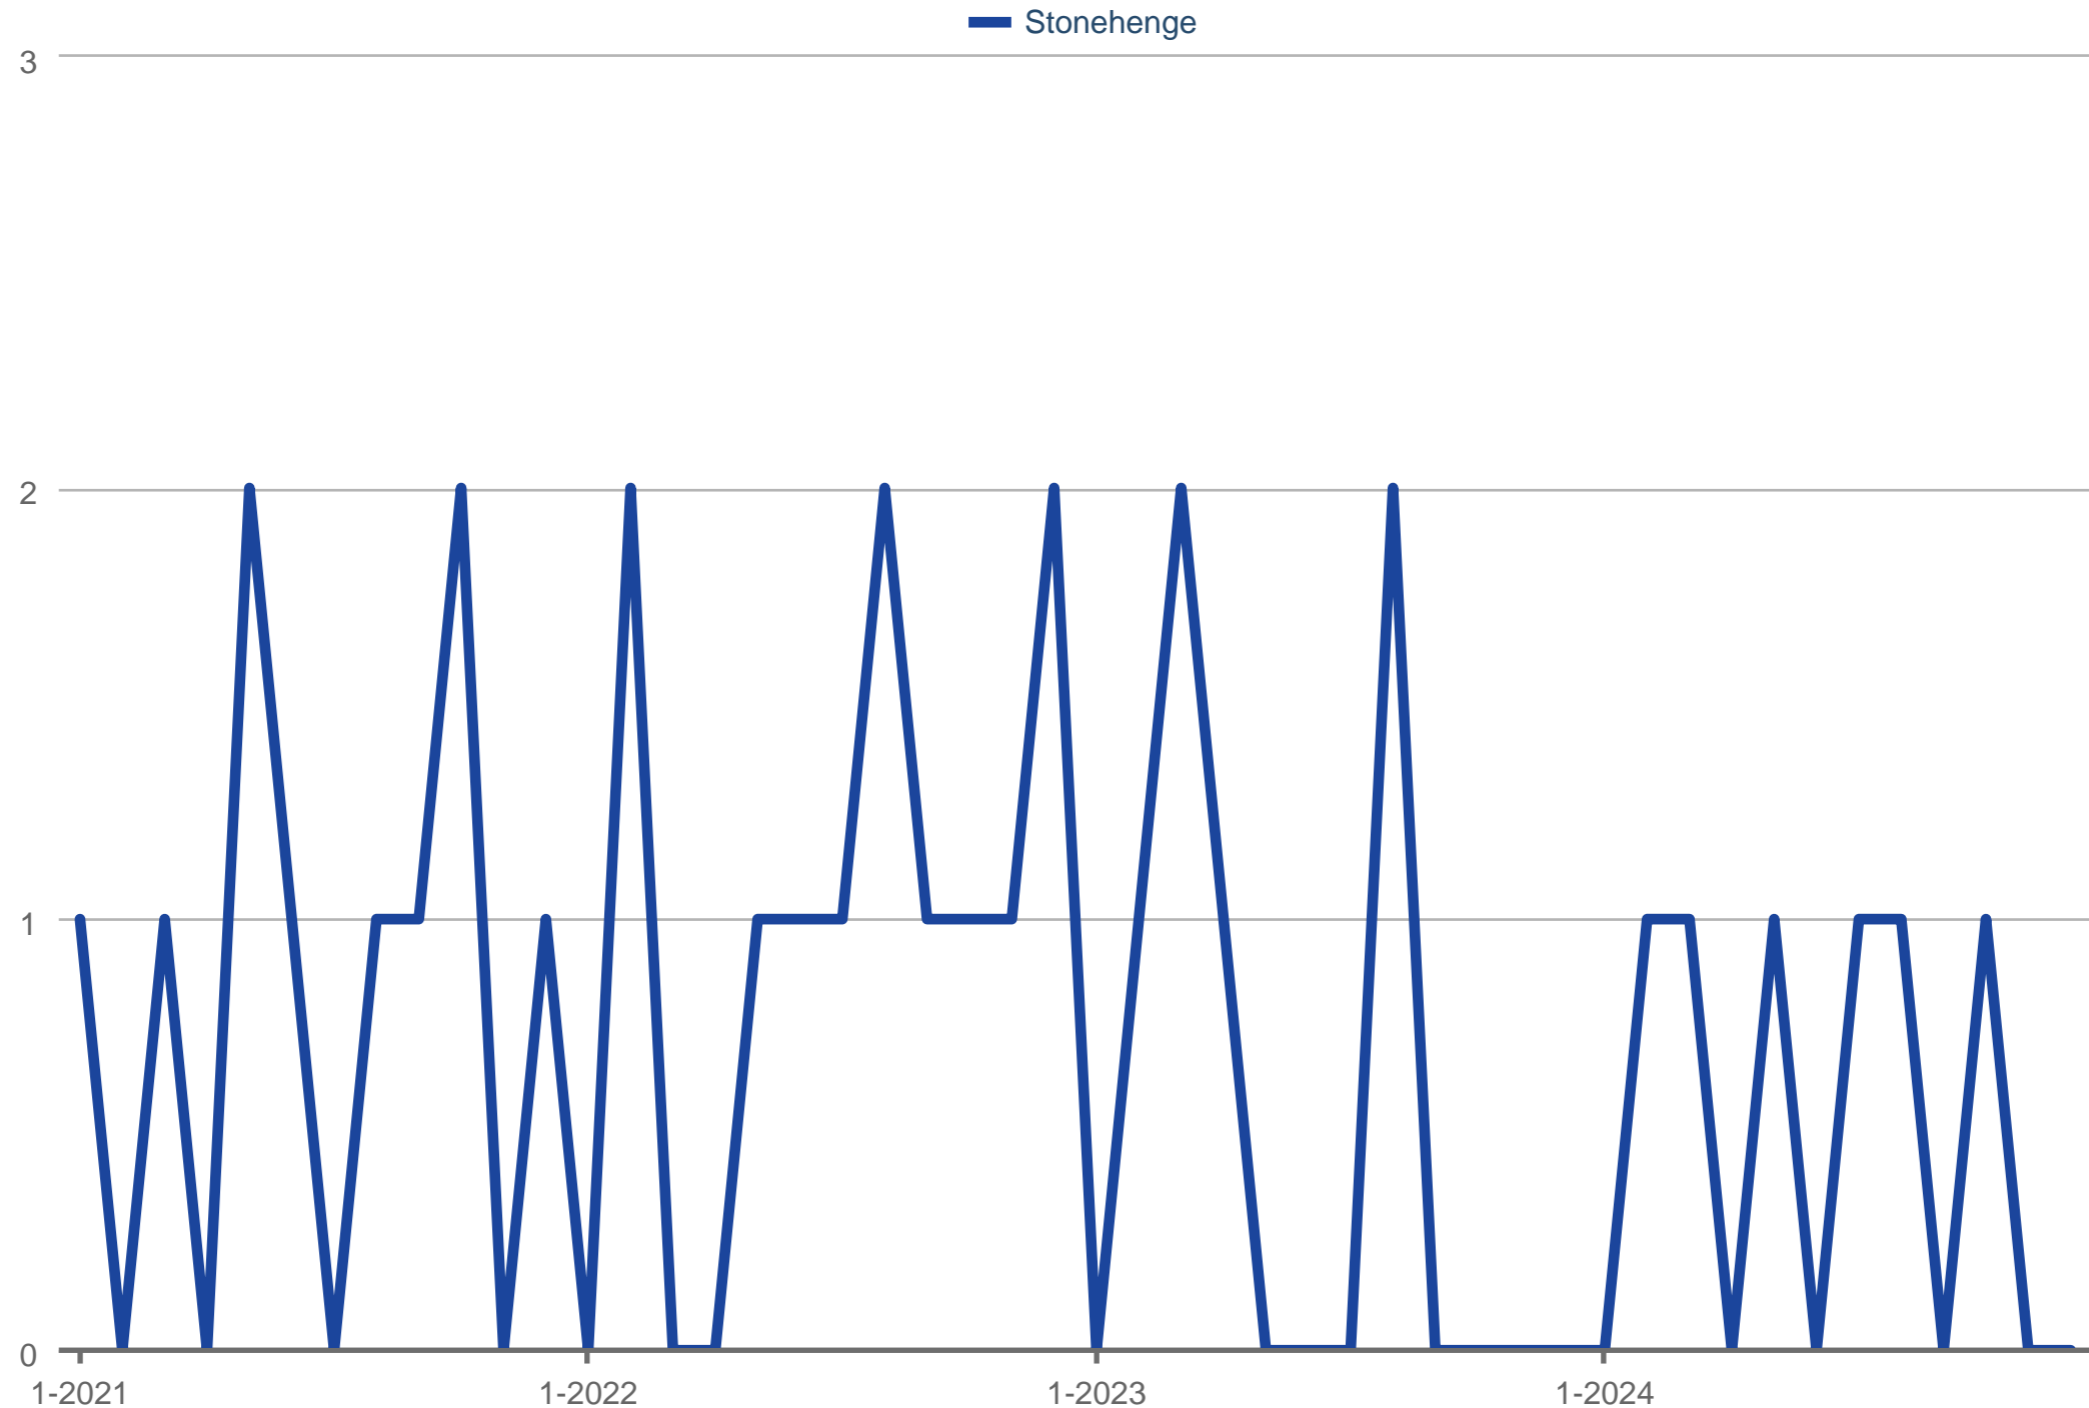

Pending Sales

Stonehenge

Each data point is one month of activity. Data is from January 24, 2025.