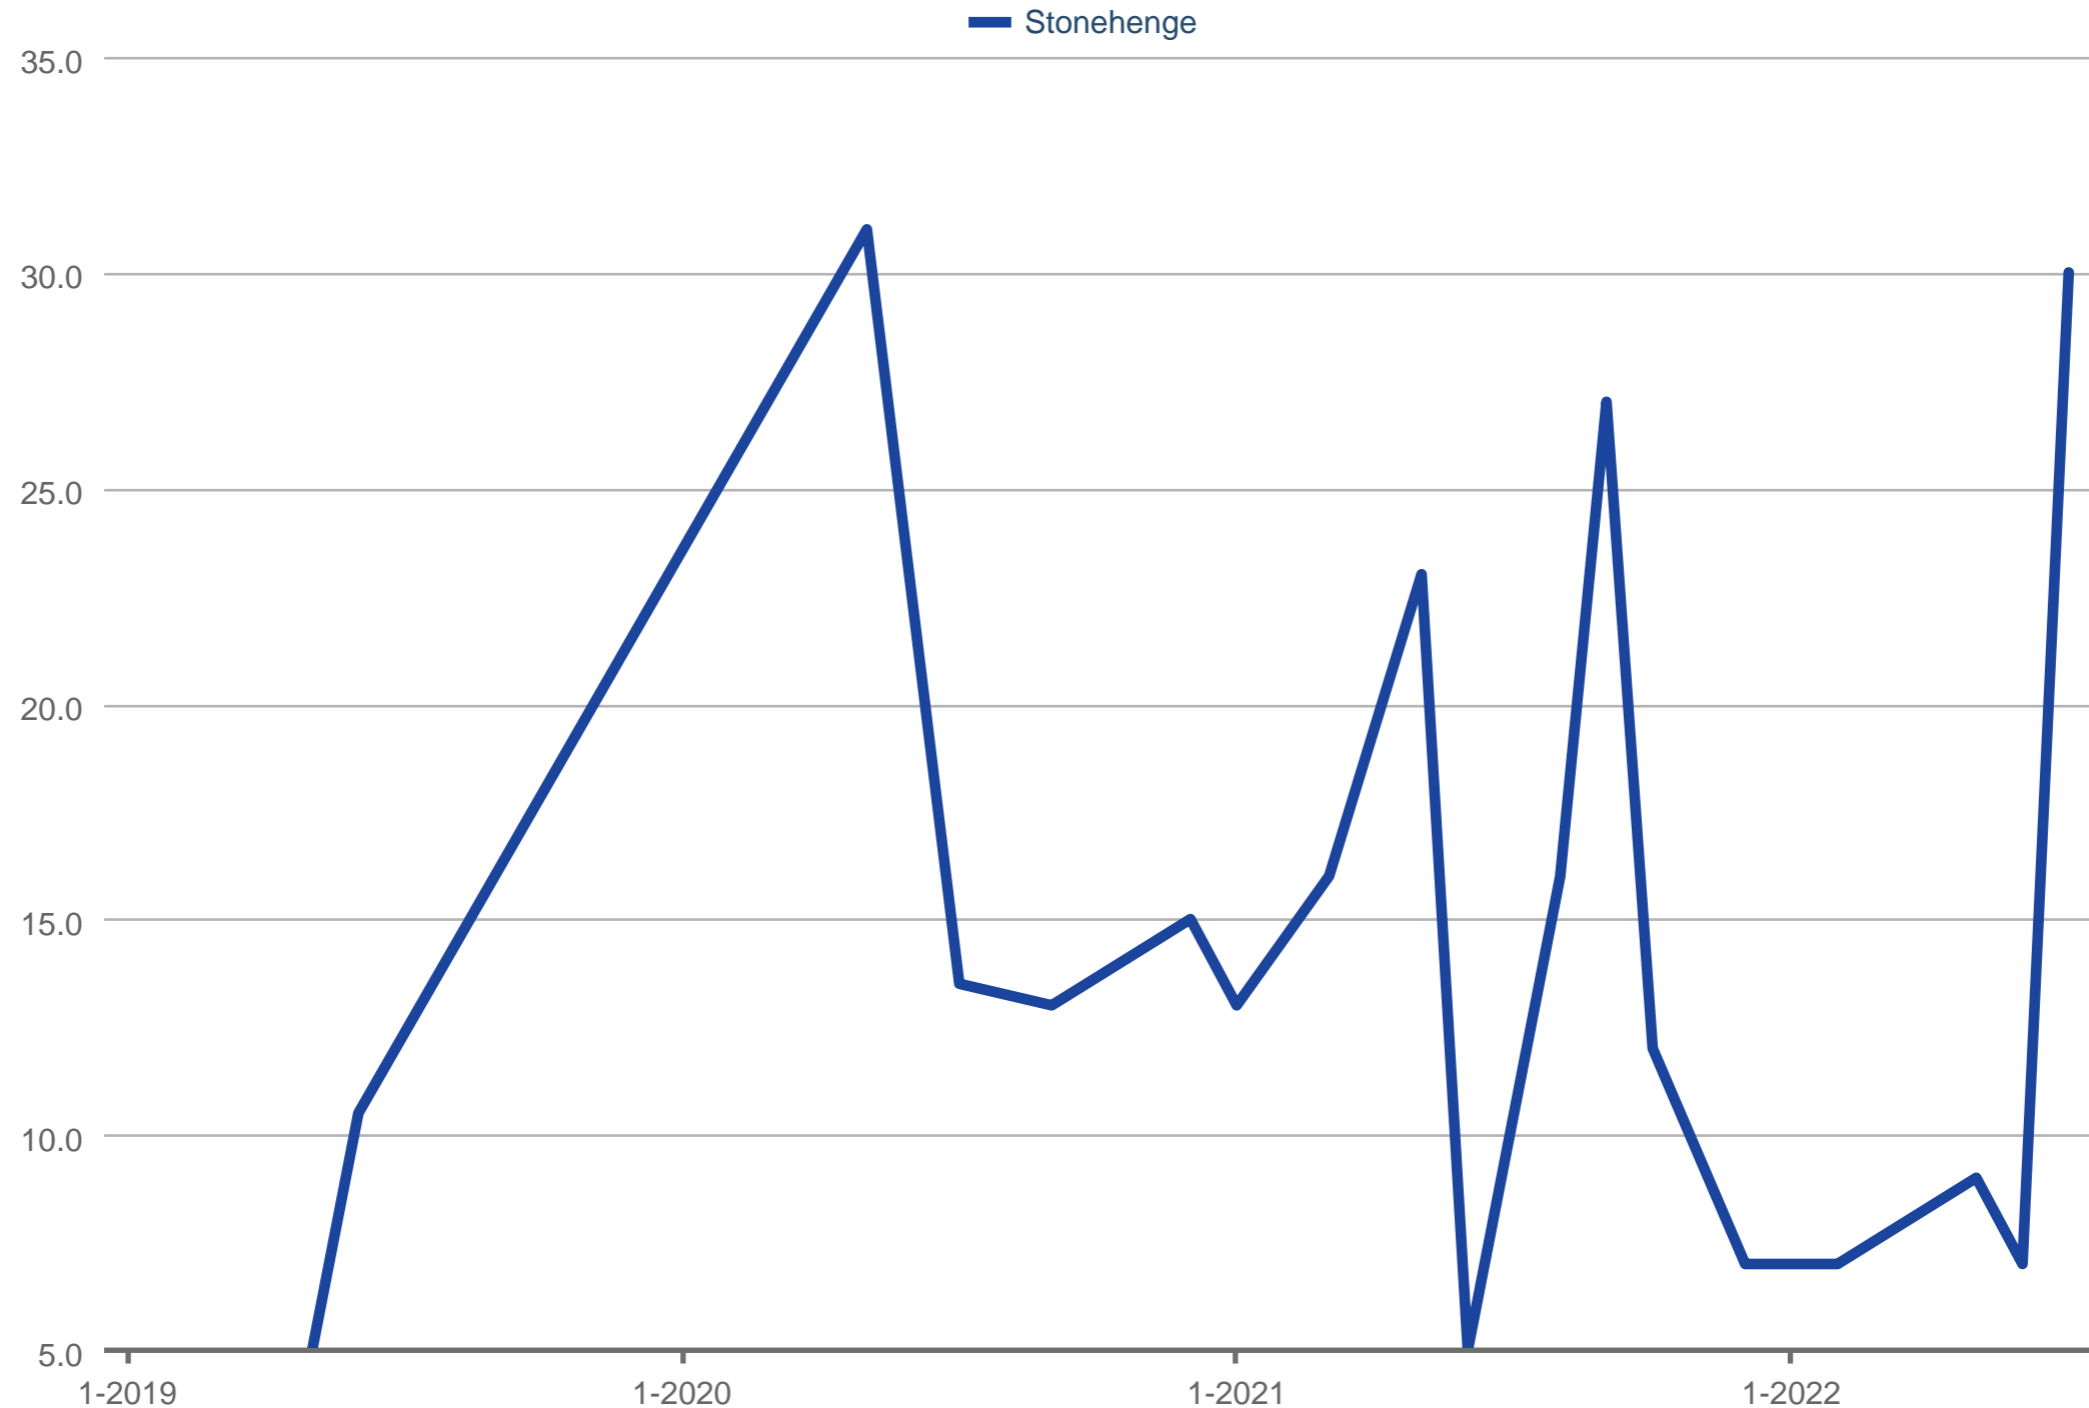

Average Showings to Pending

Stonehenge
Each data point is one month of activity. Data is from August 8, 2022.