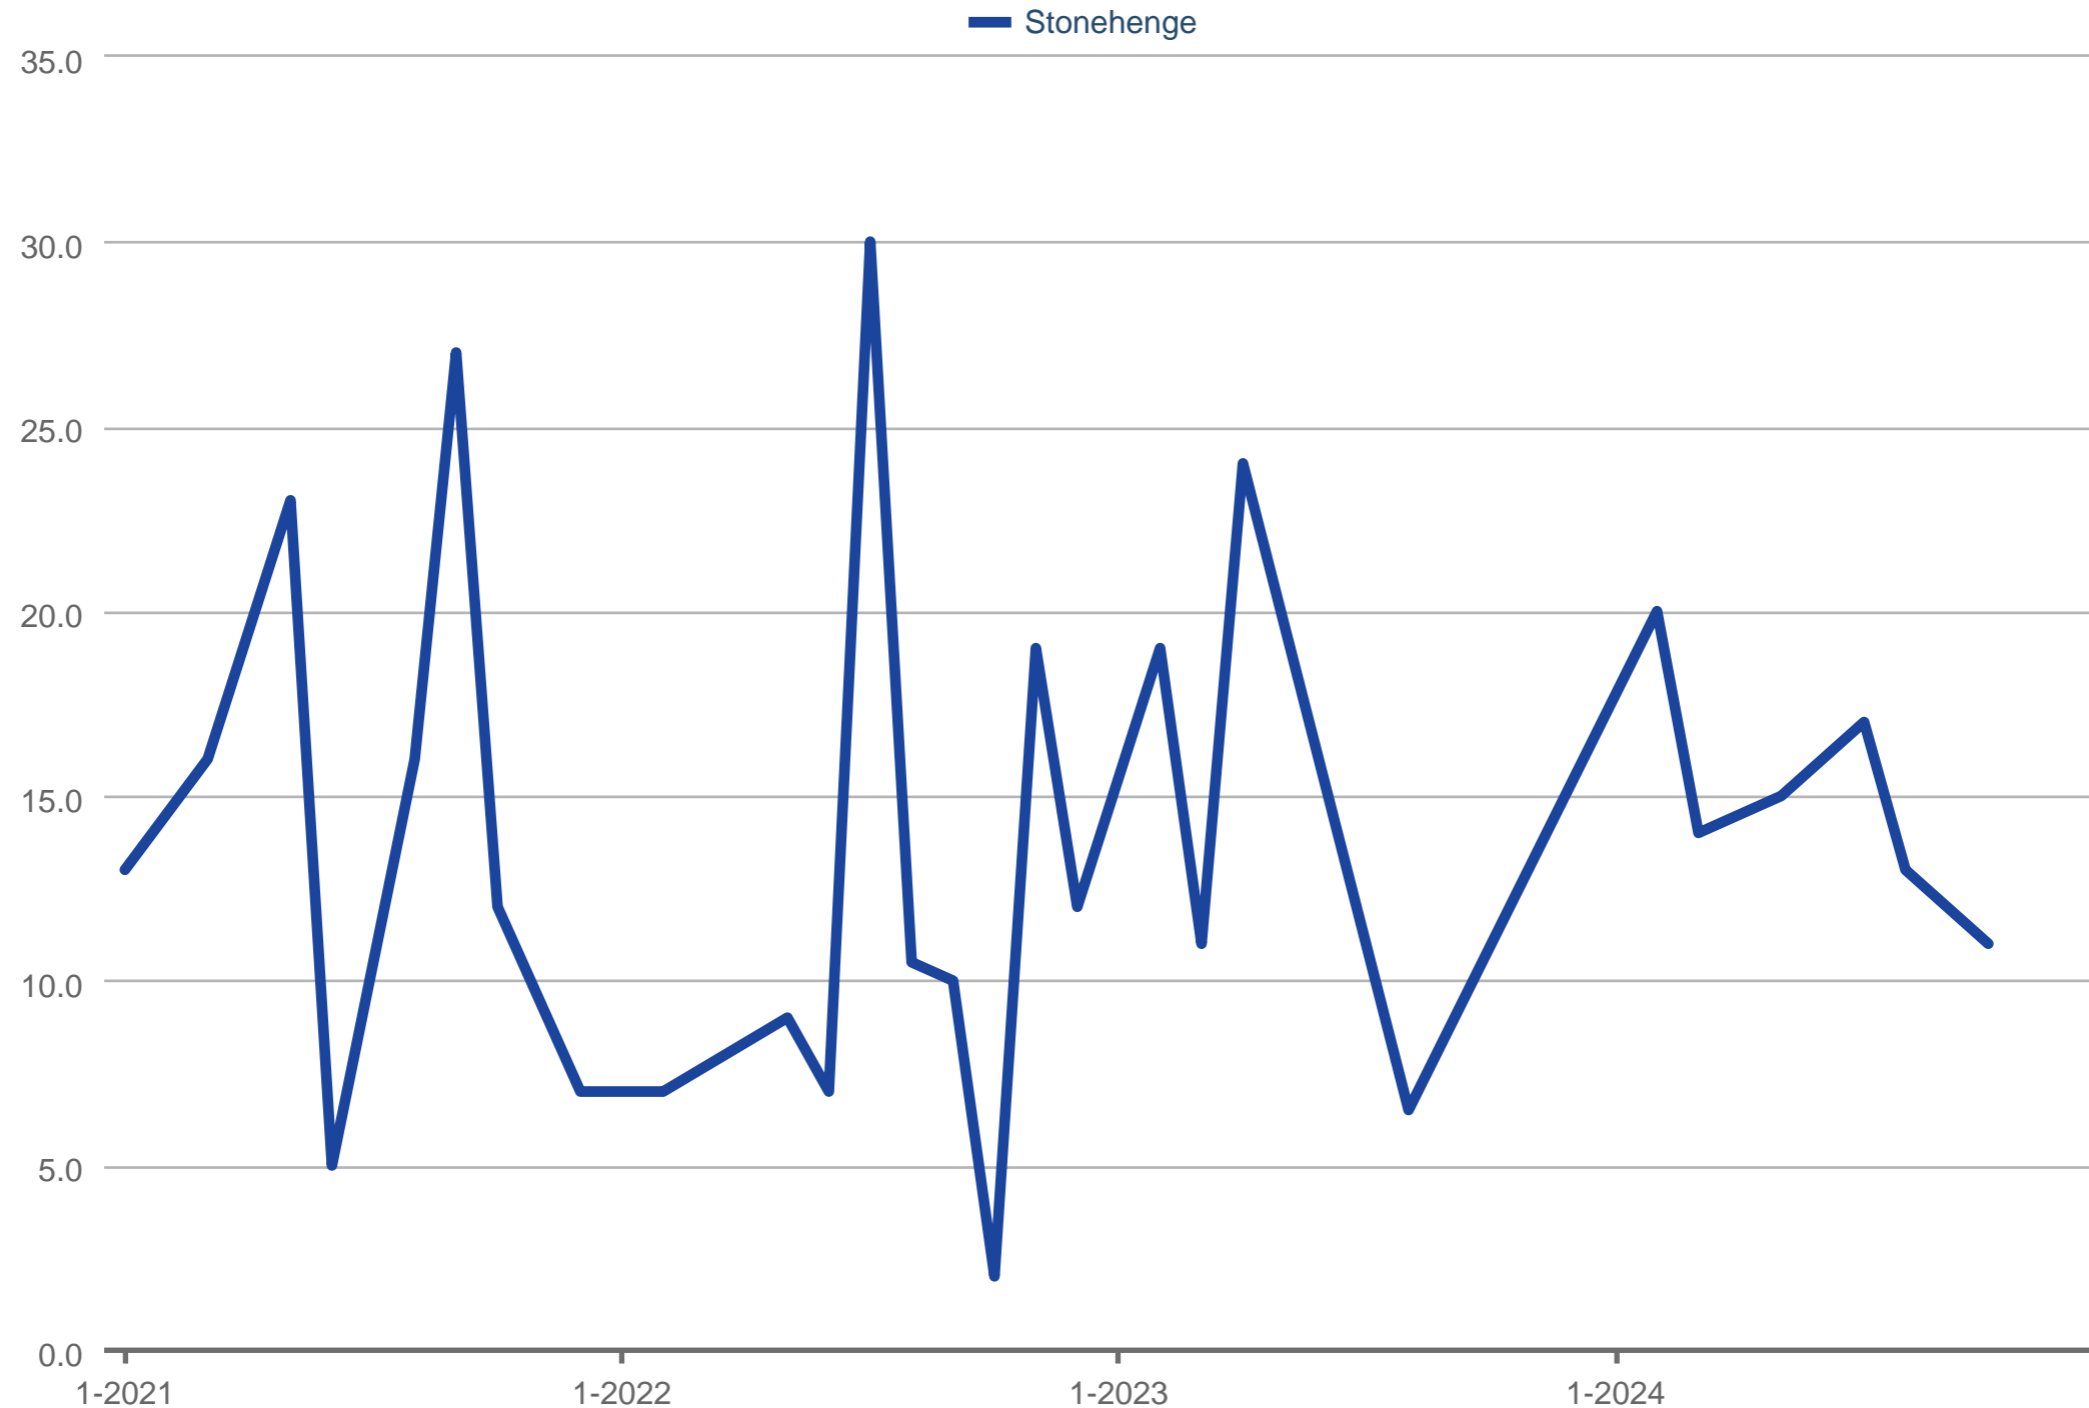

Average Showings to Pending

Stonehenge

Each data point is one month of activity. Data is from January 24, 2025.