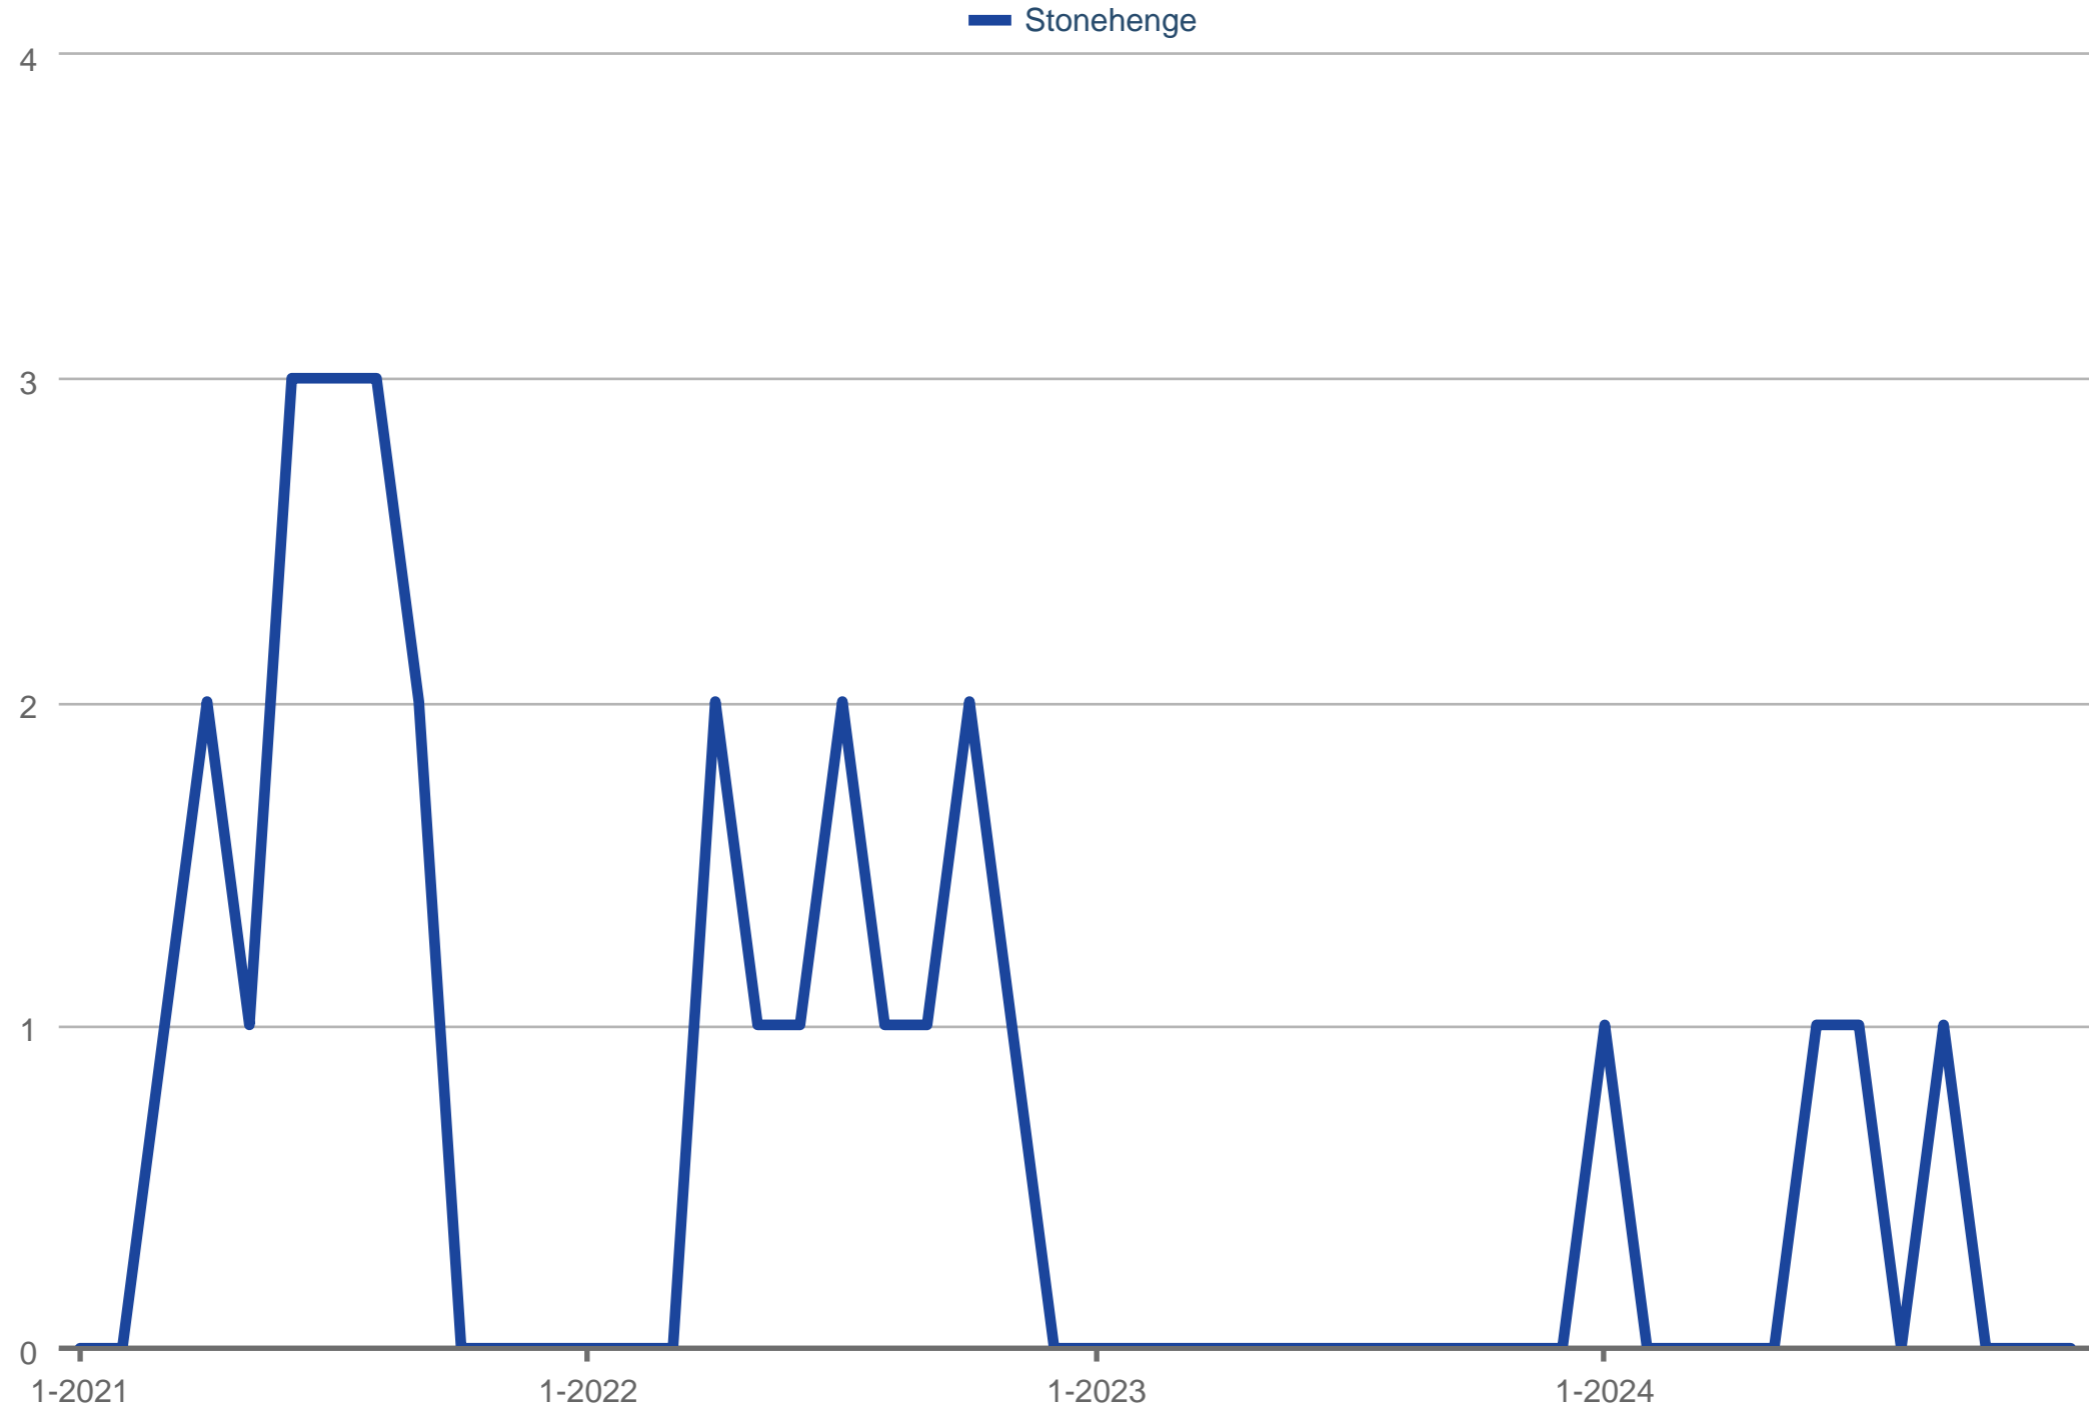

### Homes for Sale

Stonehenge

Each data point is one month of activity. Data is from January 24, 2025.