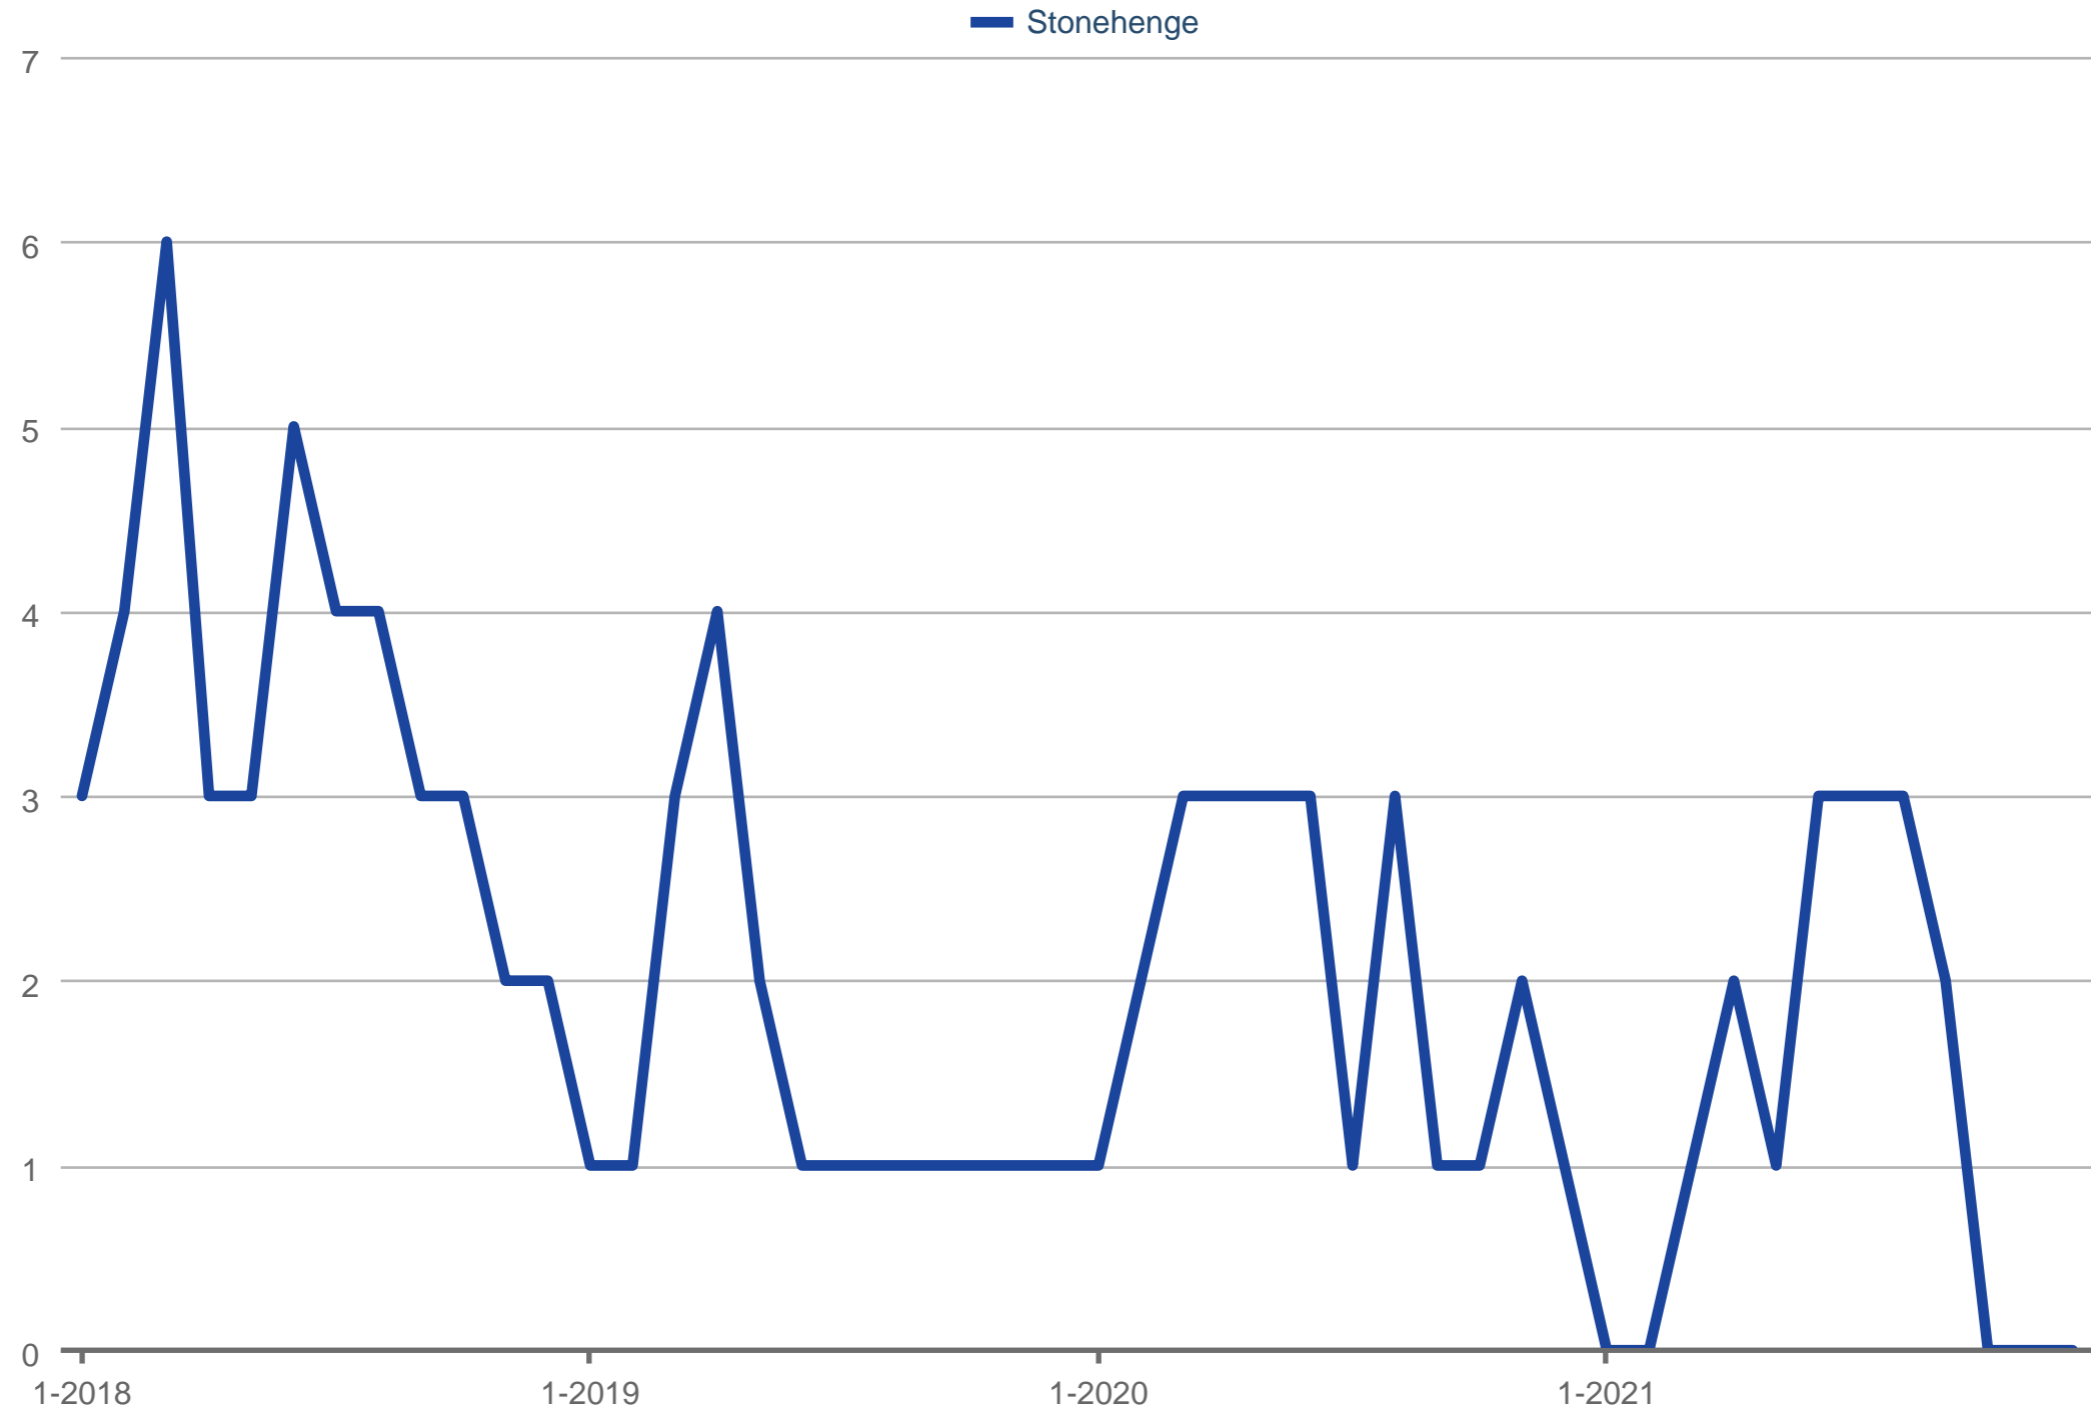

### Homes for Sale

Stonehenge

Each data point is one month of activity. Data is from January 23, 2022.