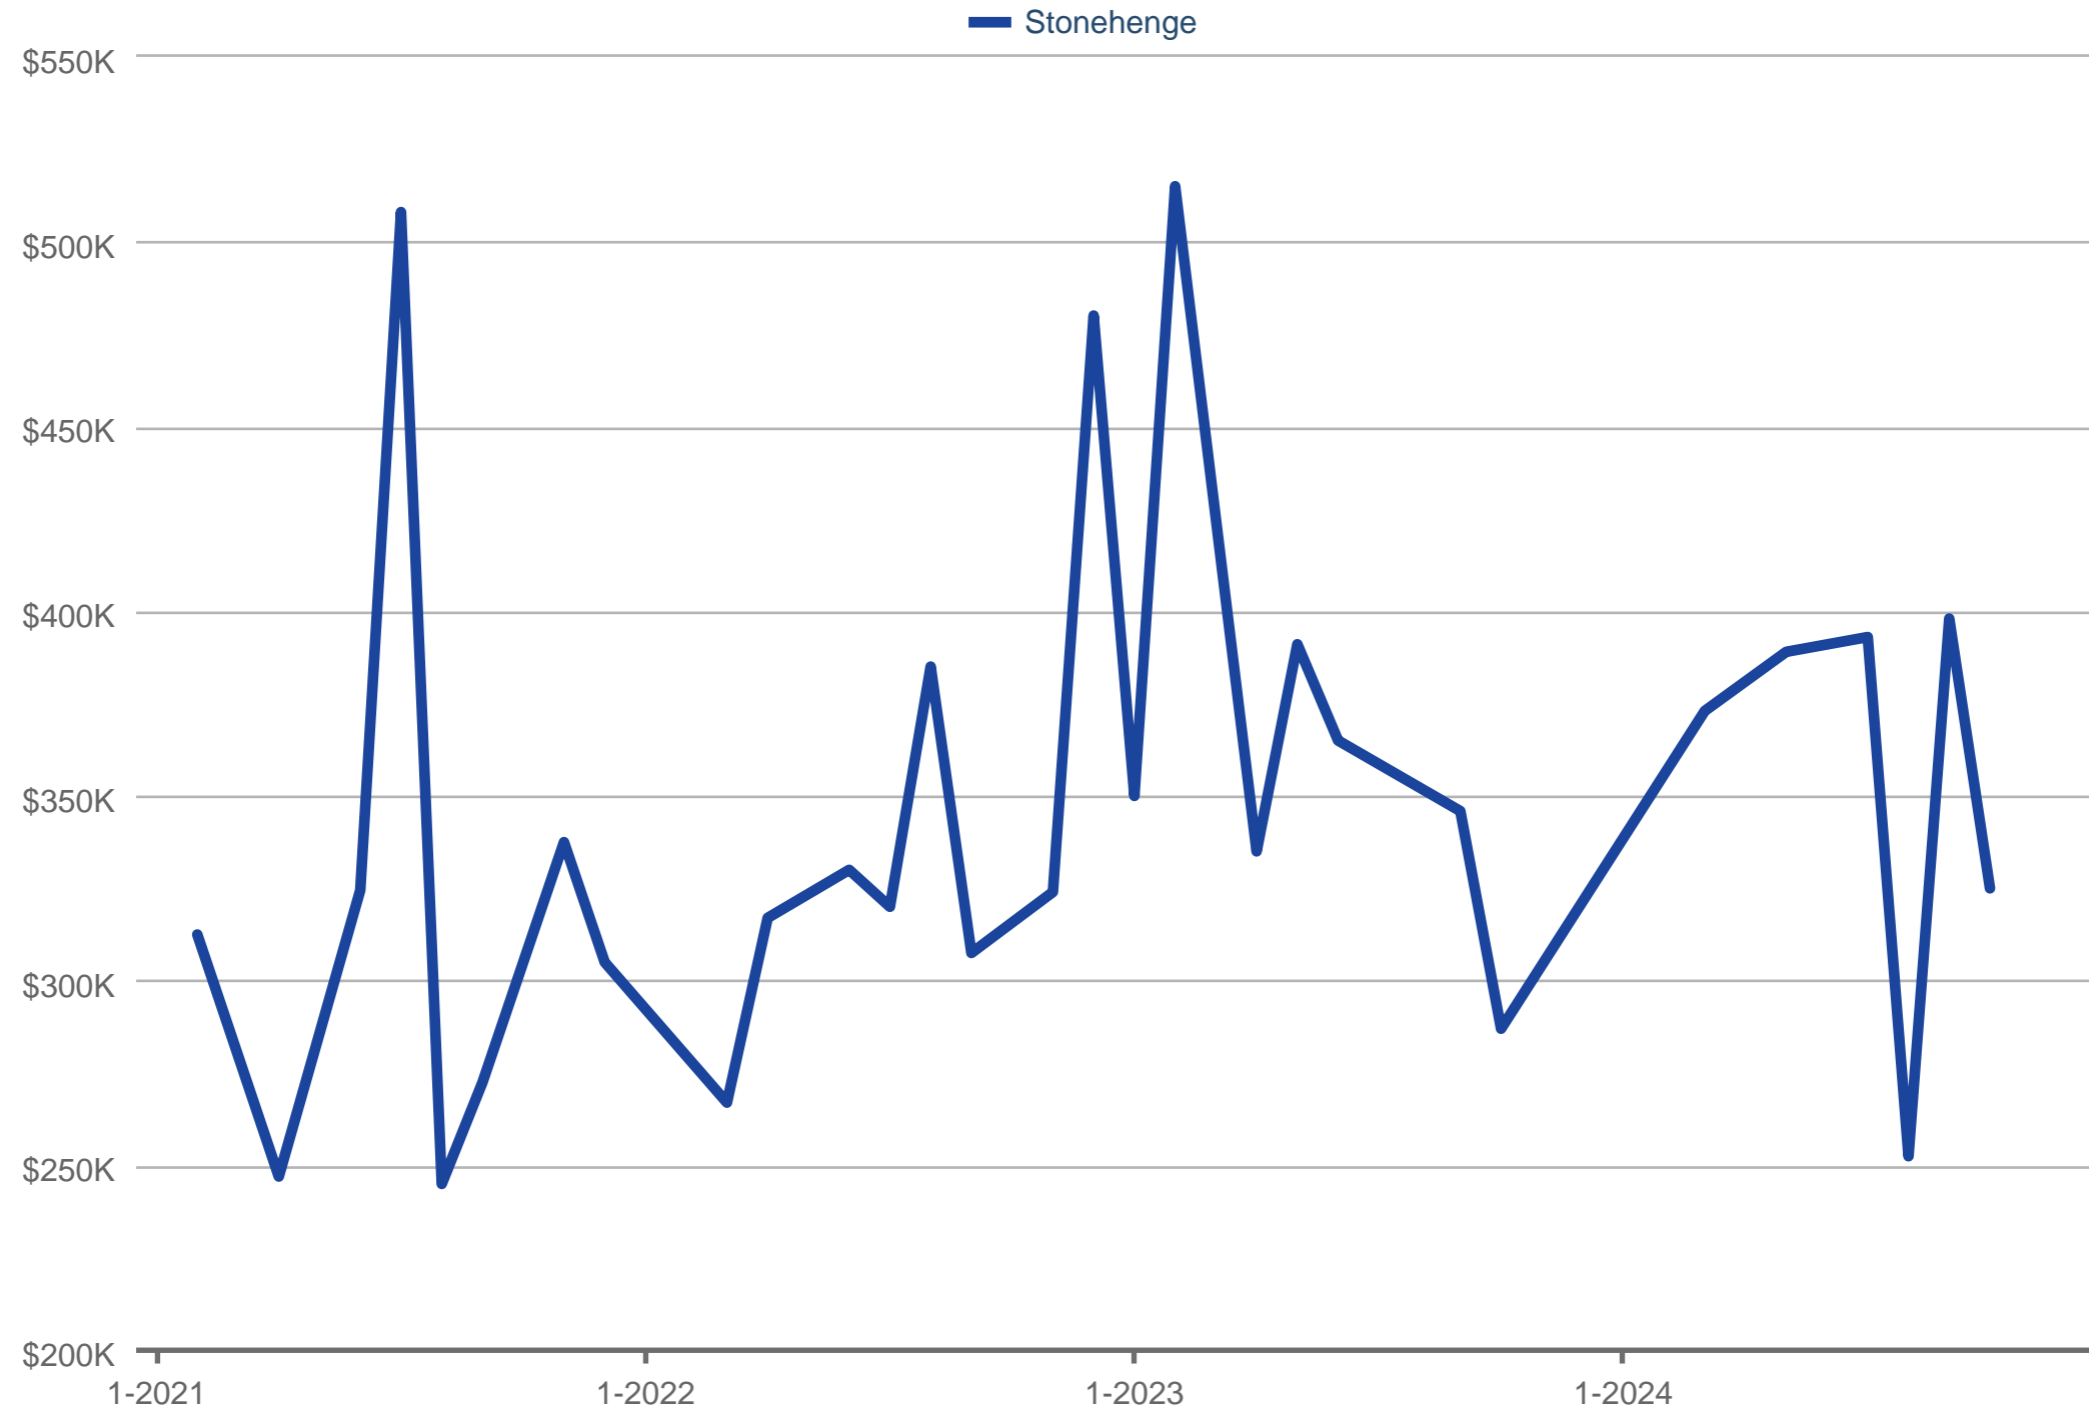

Average Sales Price

Stonehenge

Each data point is one month of activity. Data is from January 24, 2025.