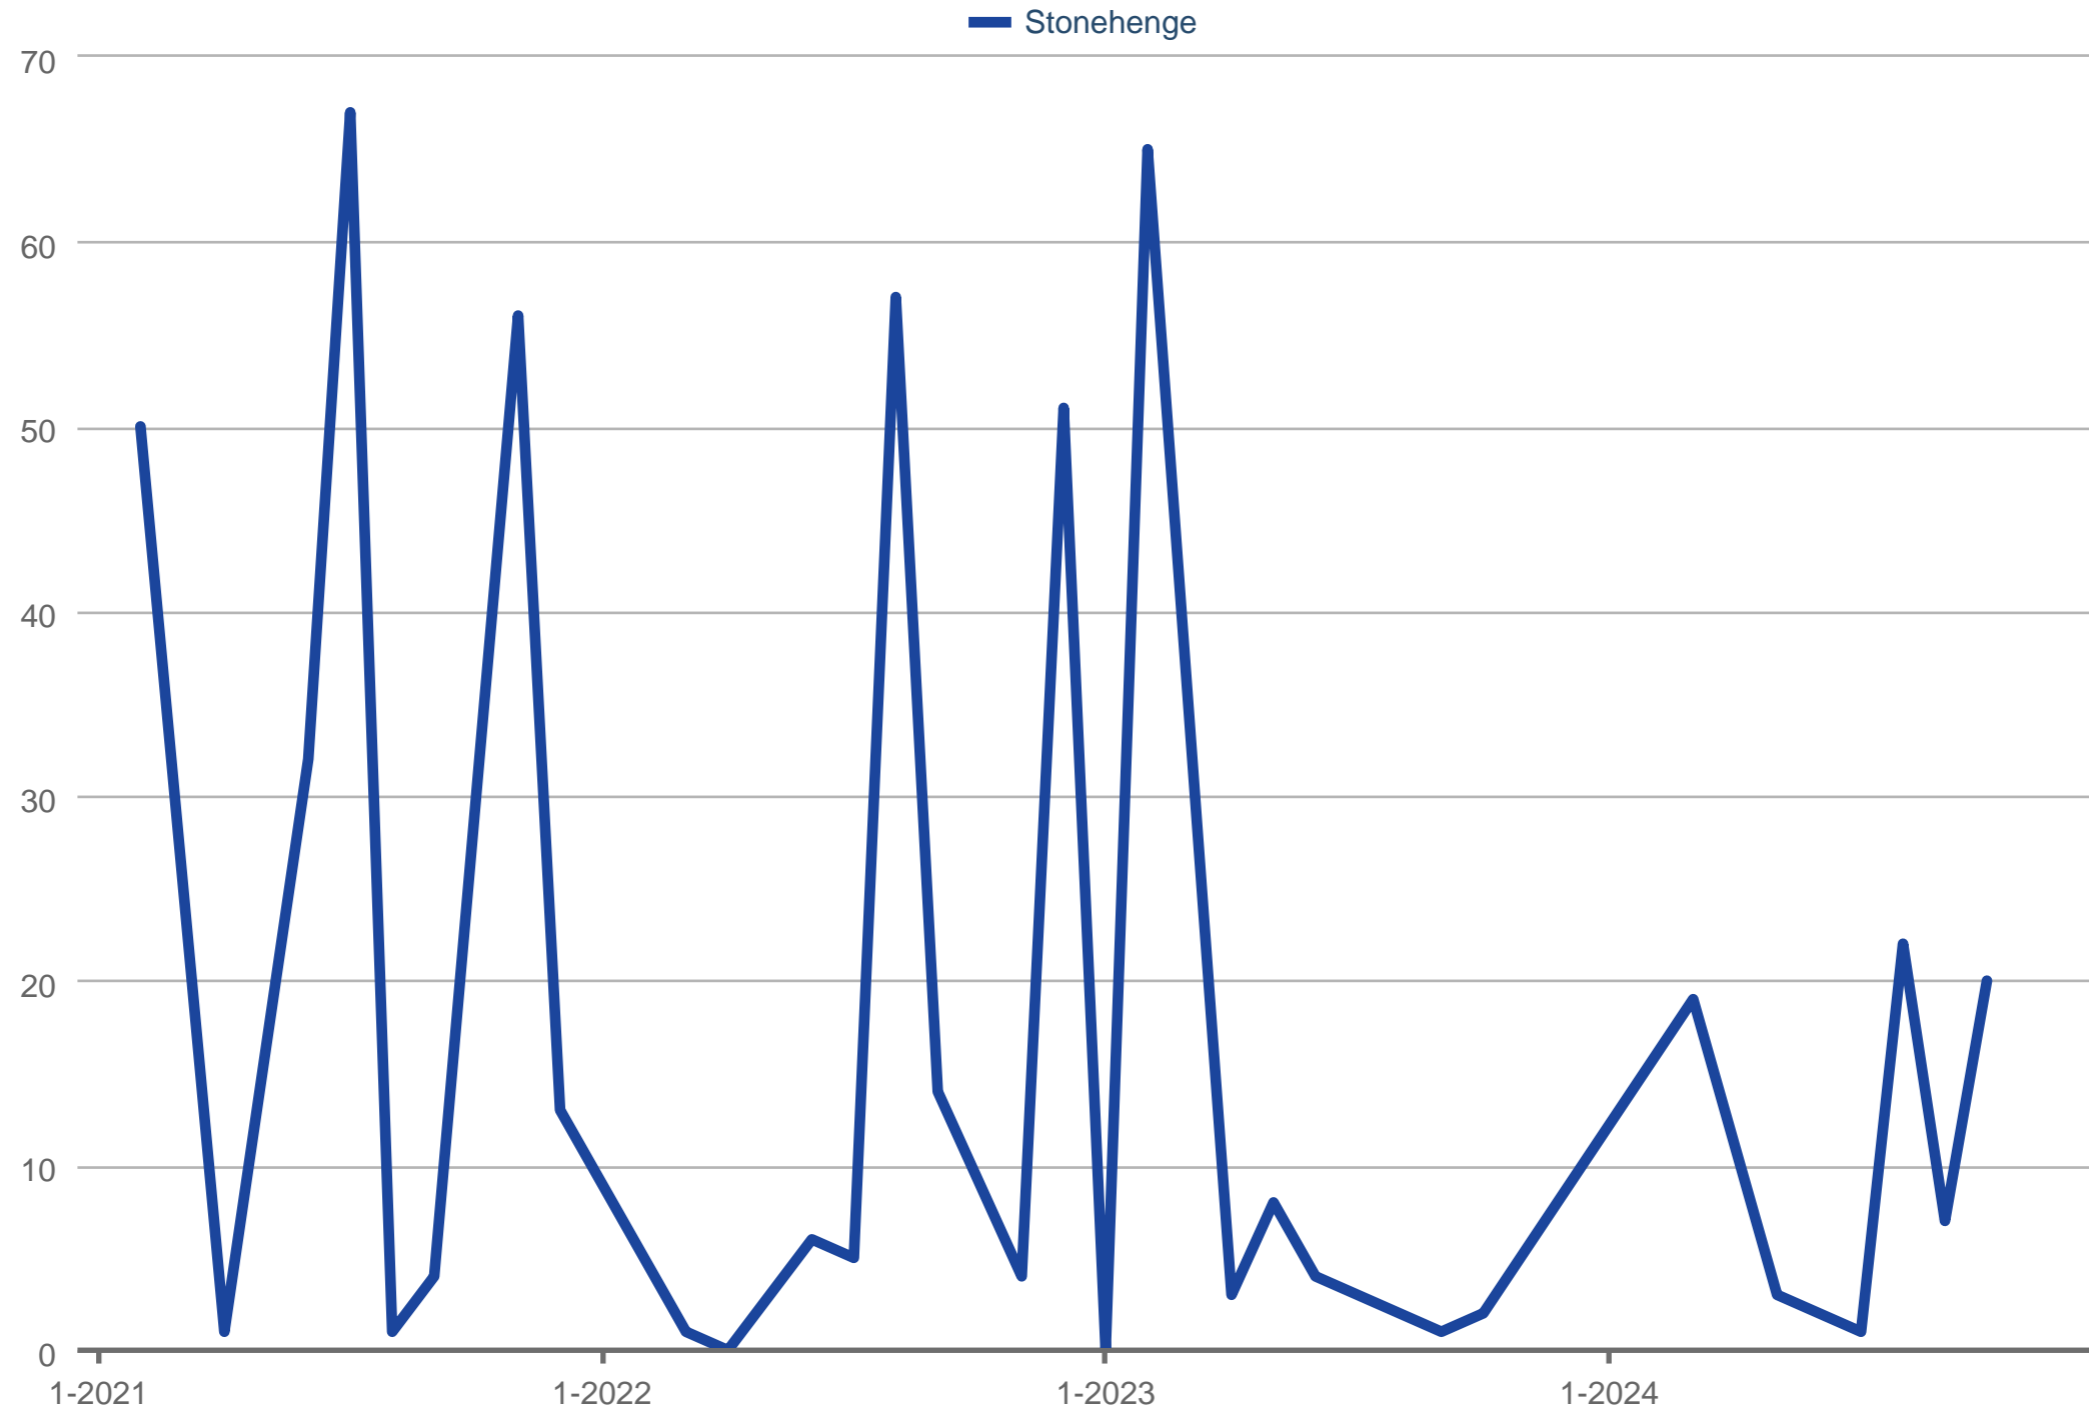

Average Days on Market

Stonehenge

Each data point is one month of activity. Data is from January 24, 2025.

All data from RMLS Alliance. InfoSparks © 2025 ShowingTime Plus, LLC.