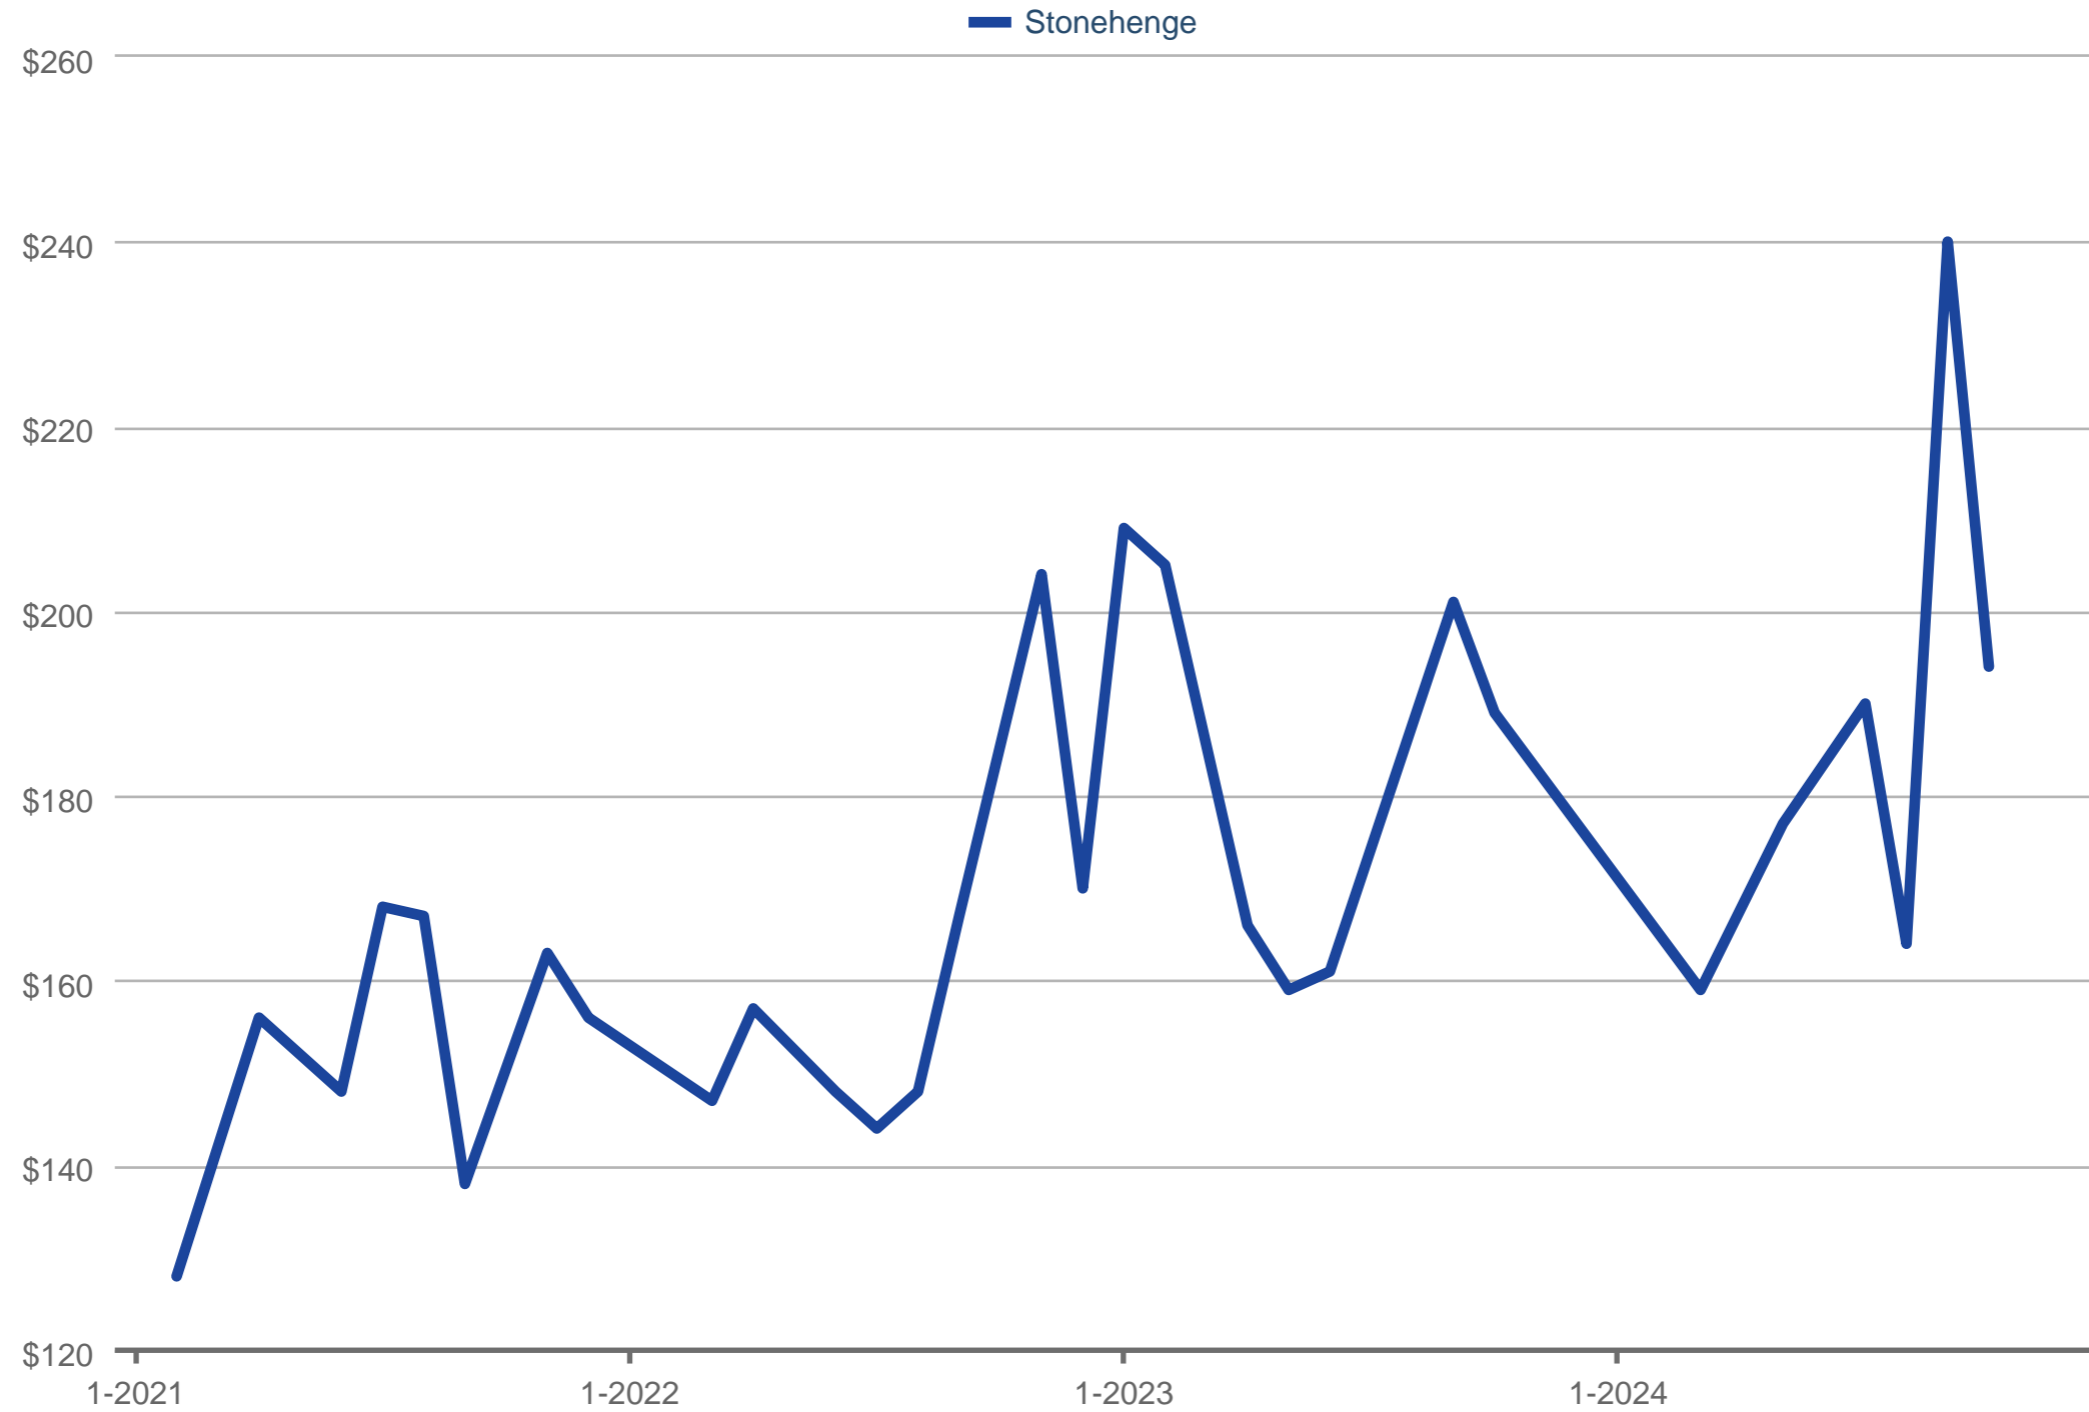

Average Price Per Square Foot

Stonehenge

Each data point is one month of activity. Data is from January 24, 2025.