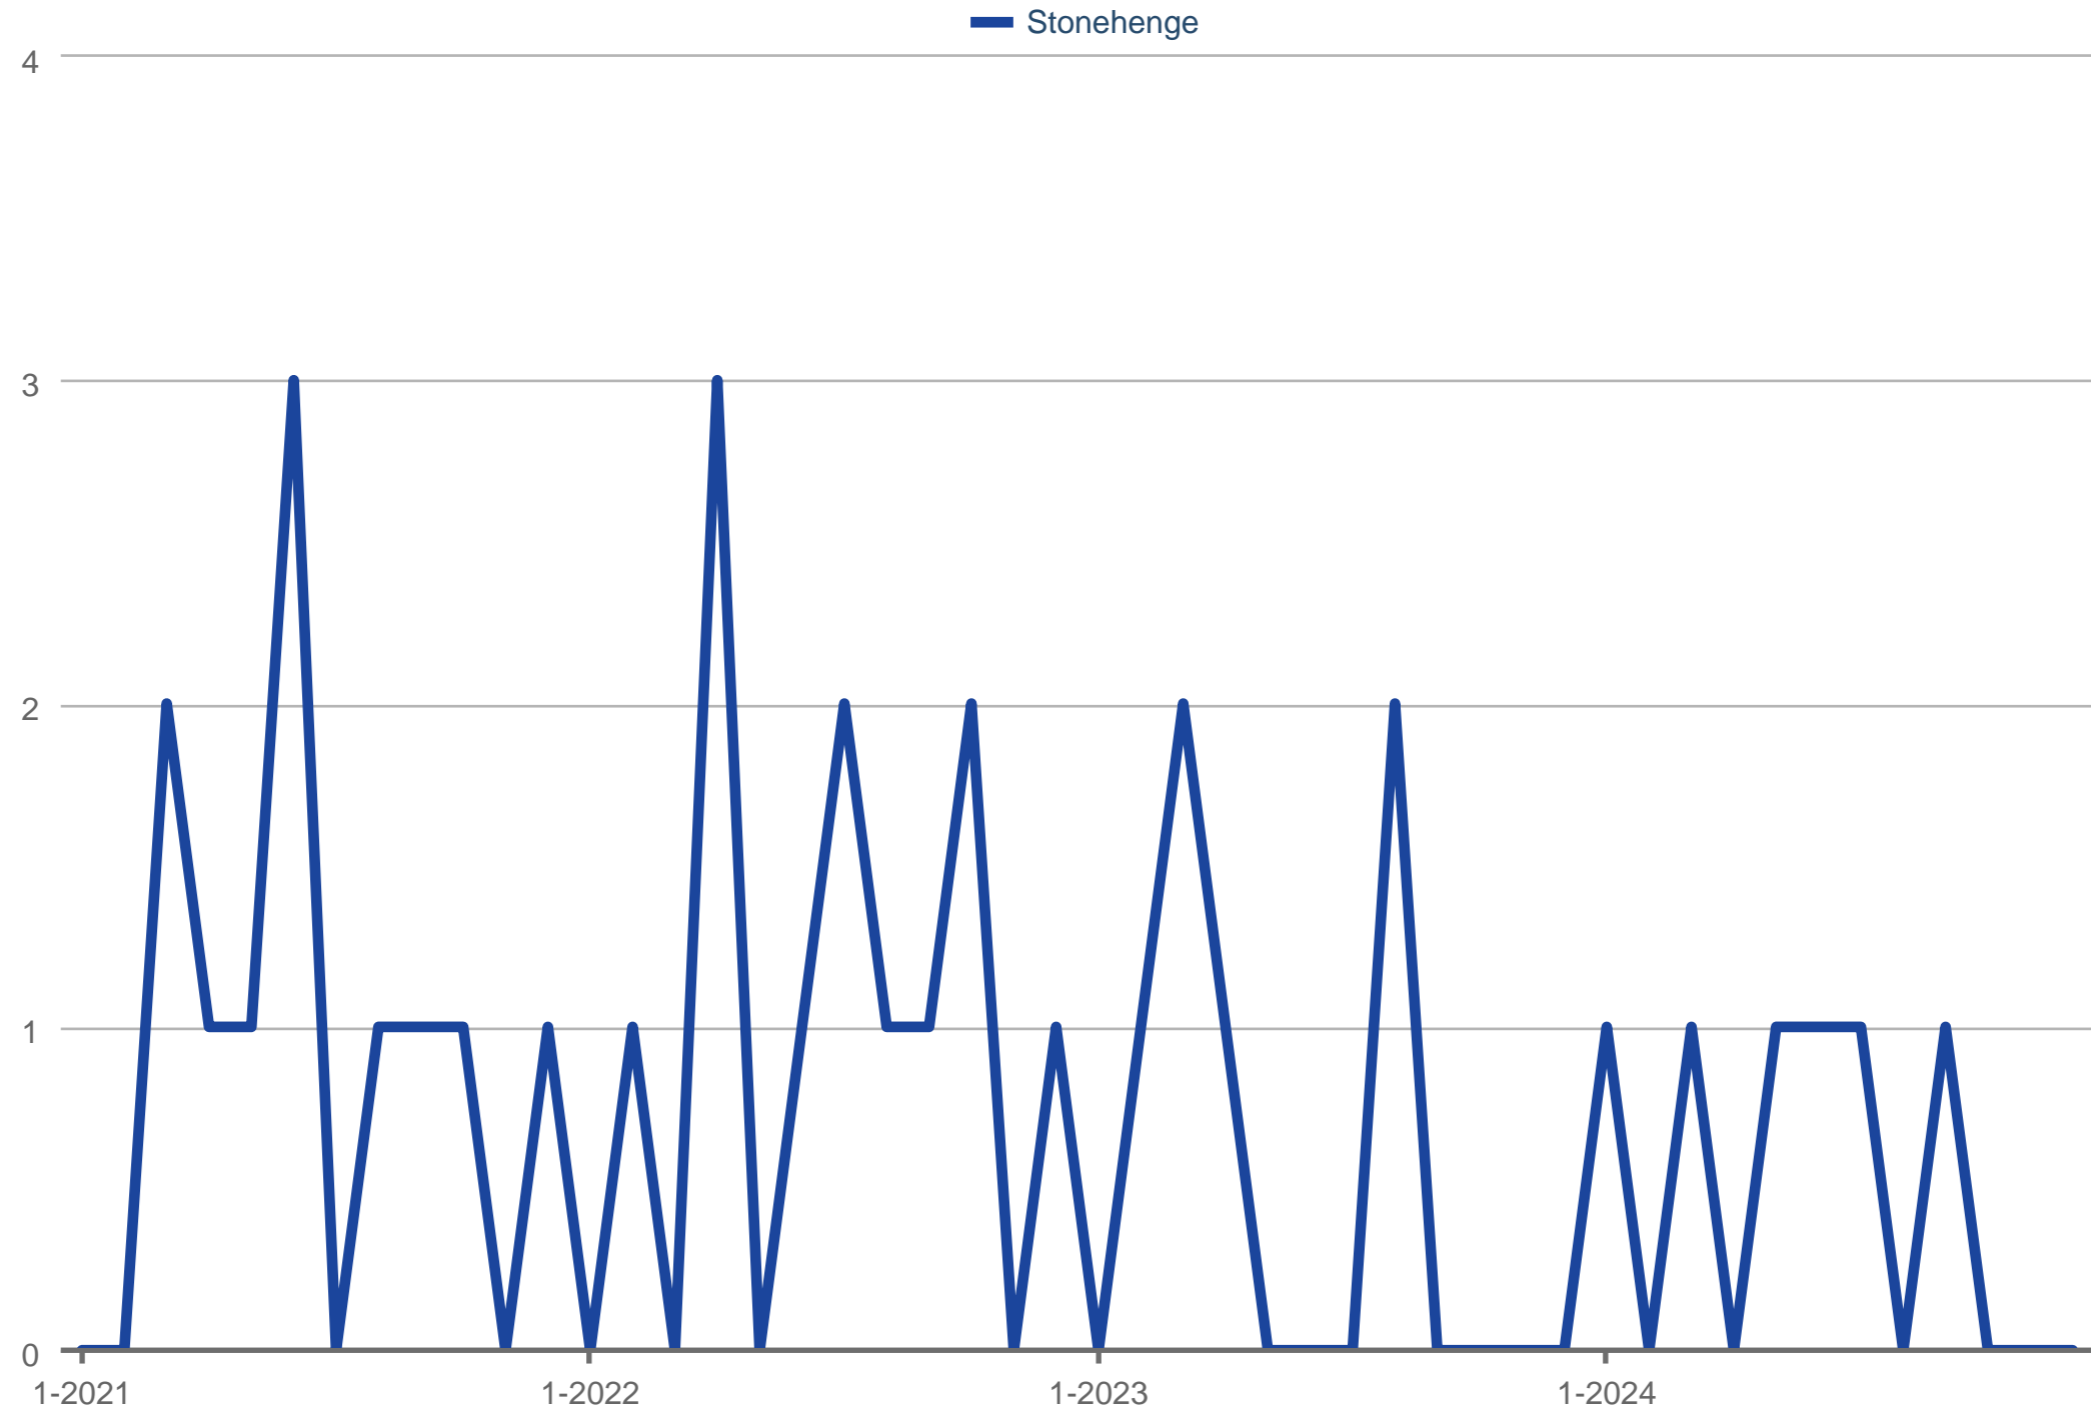

New Listings

Stonehenge

Each data point is one month of activity. Data is from January 24, 2025.