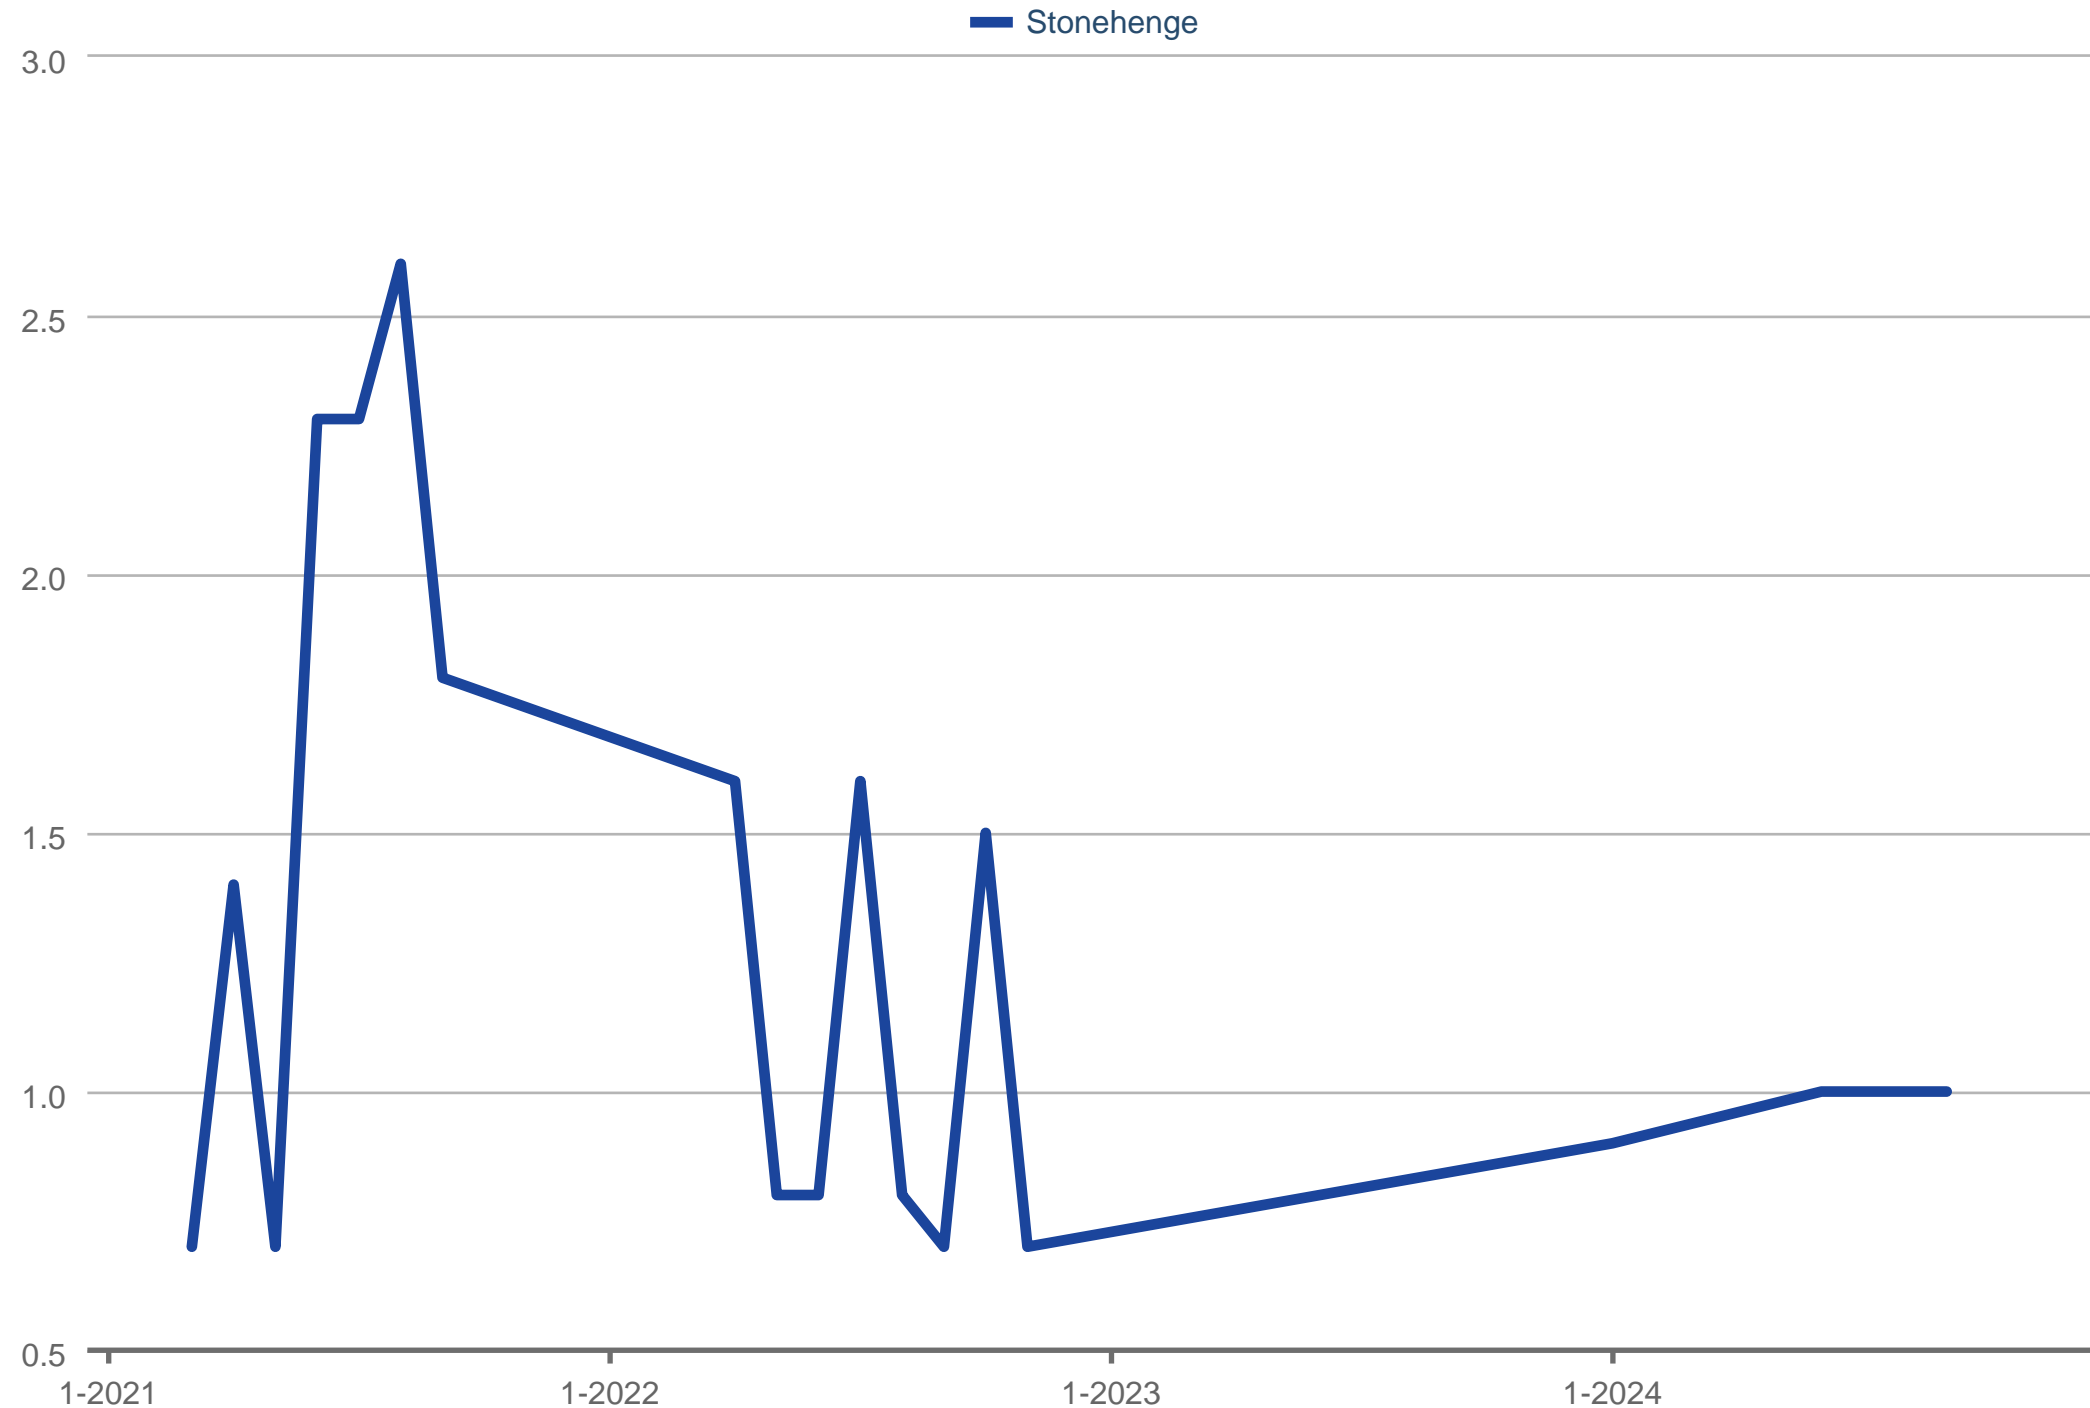

Months Supply of Homes for Sale

Stonehenge

Each data point is one month of activity. Data is from January 24, 2025.

All data from RMLS Alliance. InfoSparks © 2025 ShowingTime Plus, LLC.