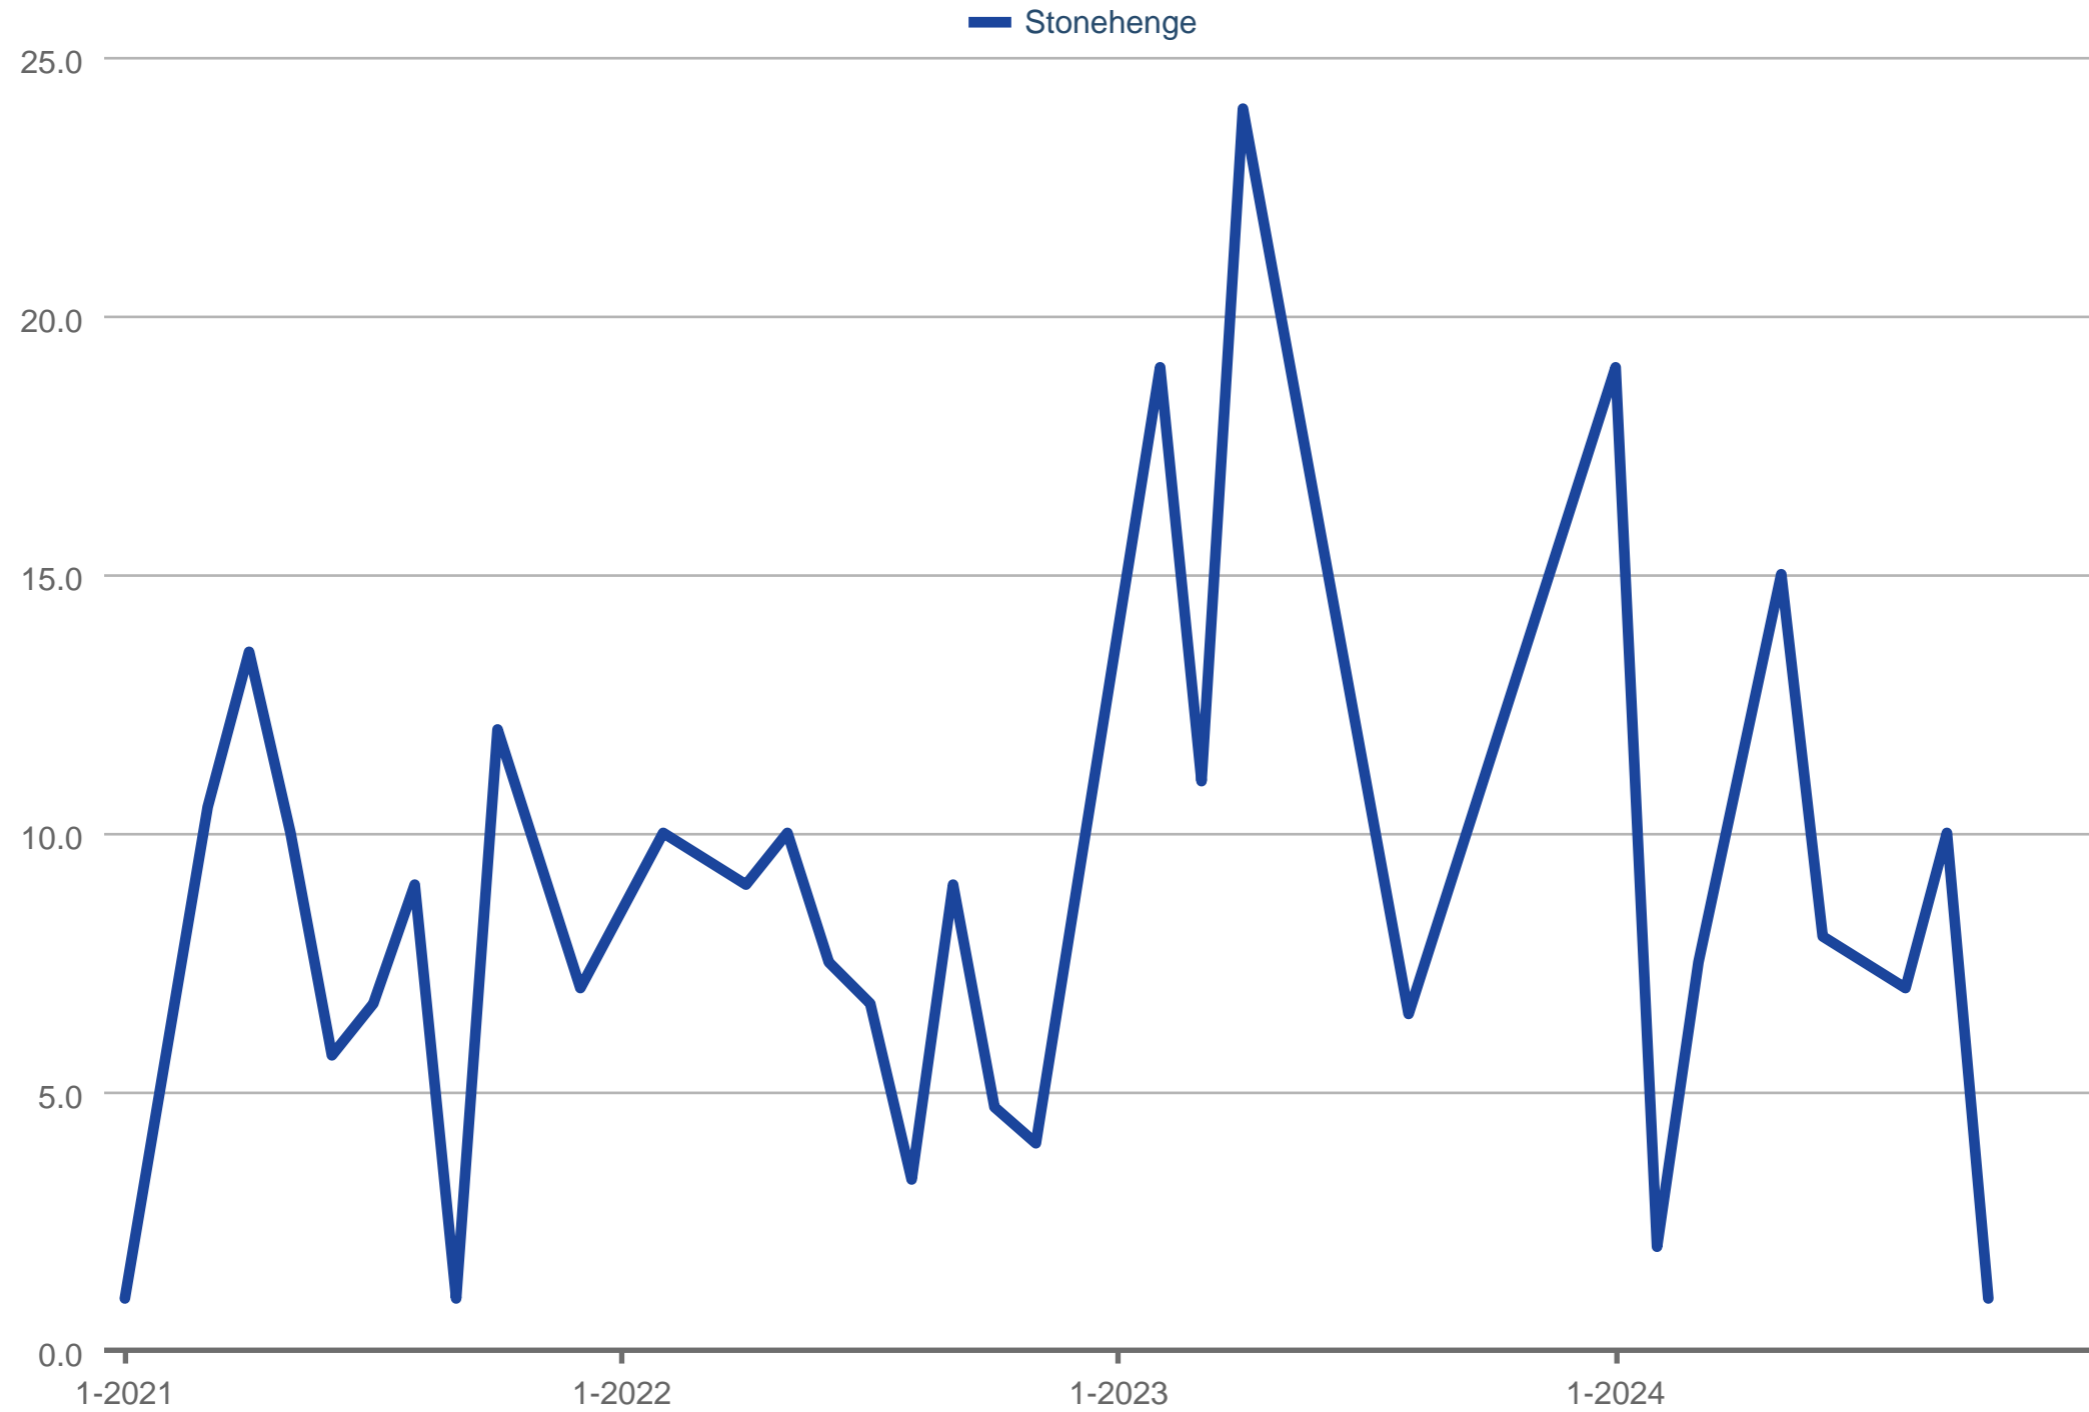

### Showings Per Listing

Stonehenge

Each data point is one month of activity. Data is from January 24, 2025.