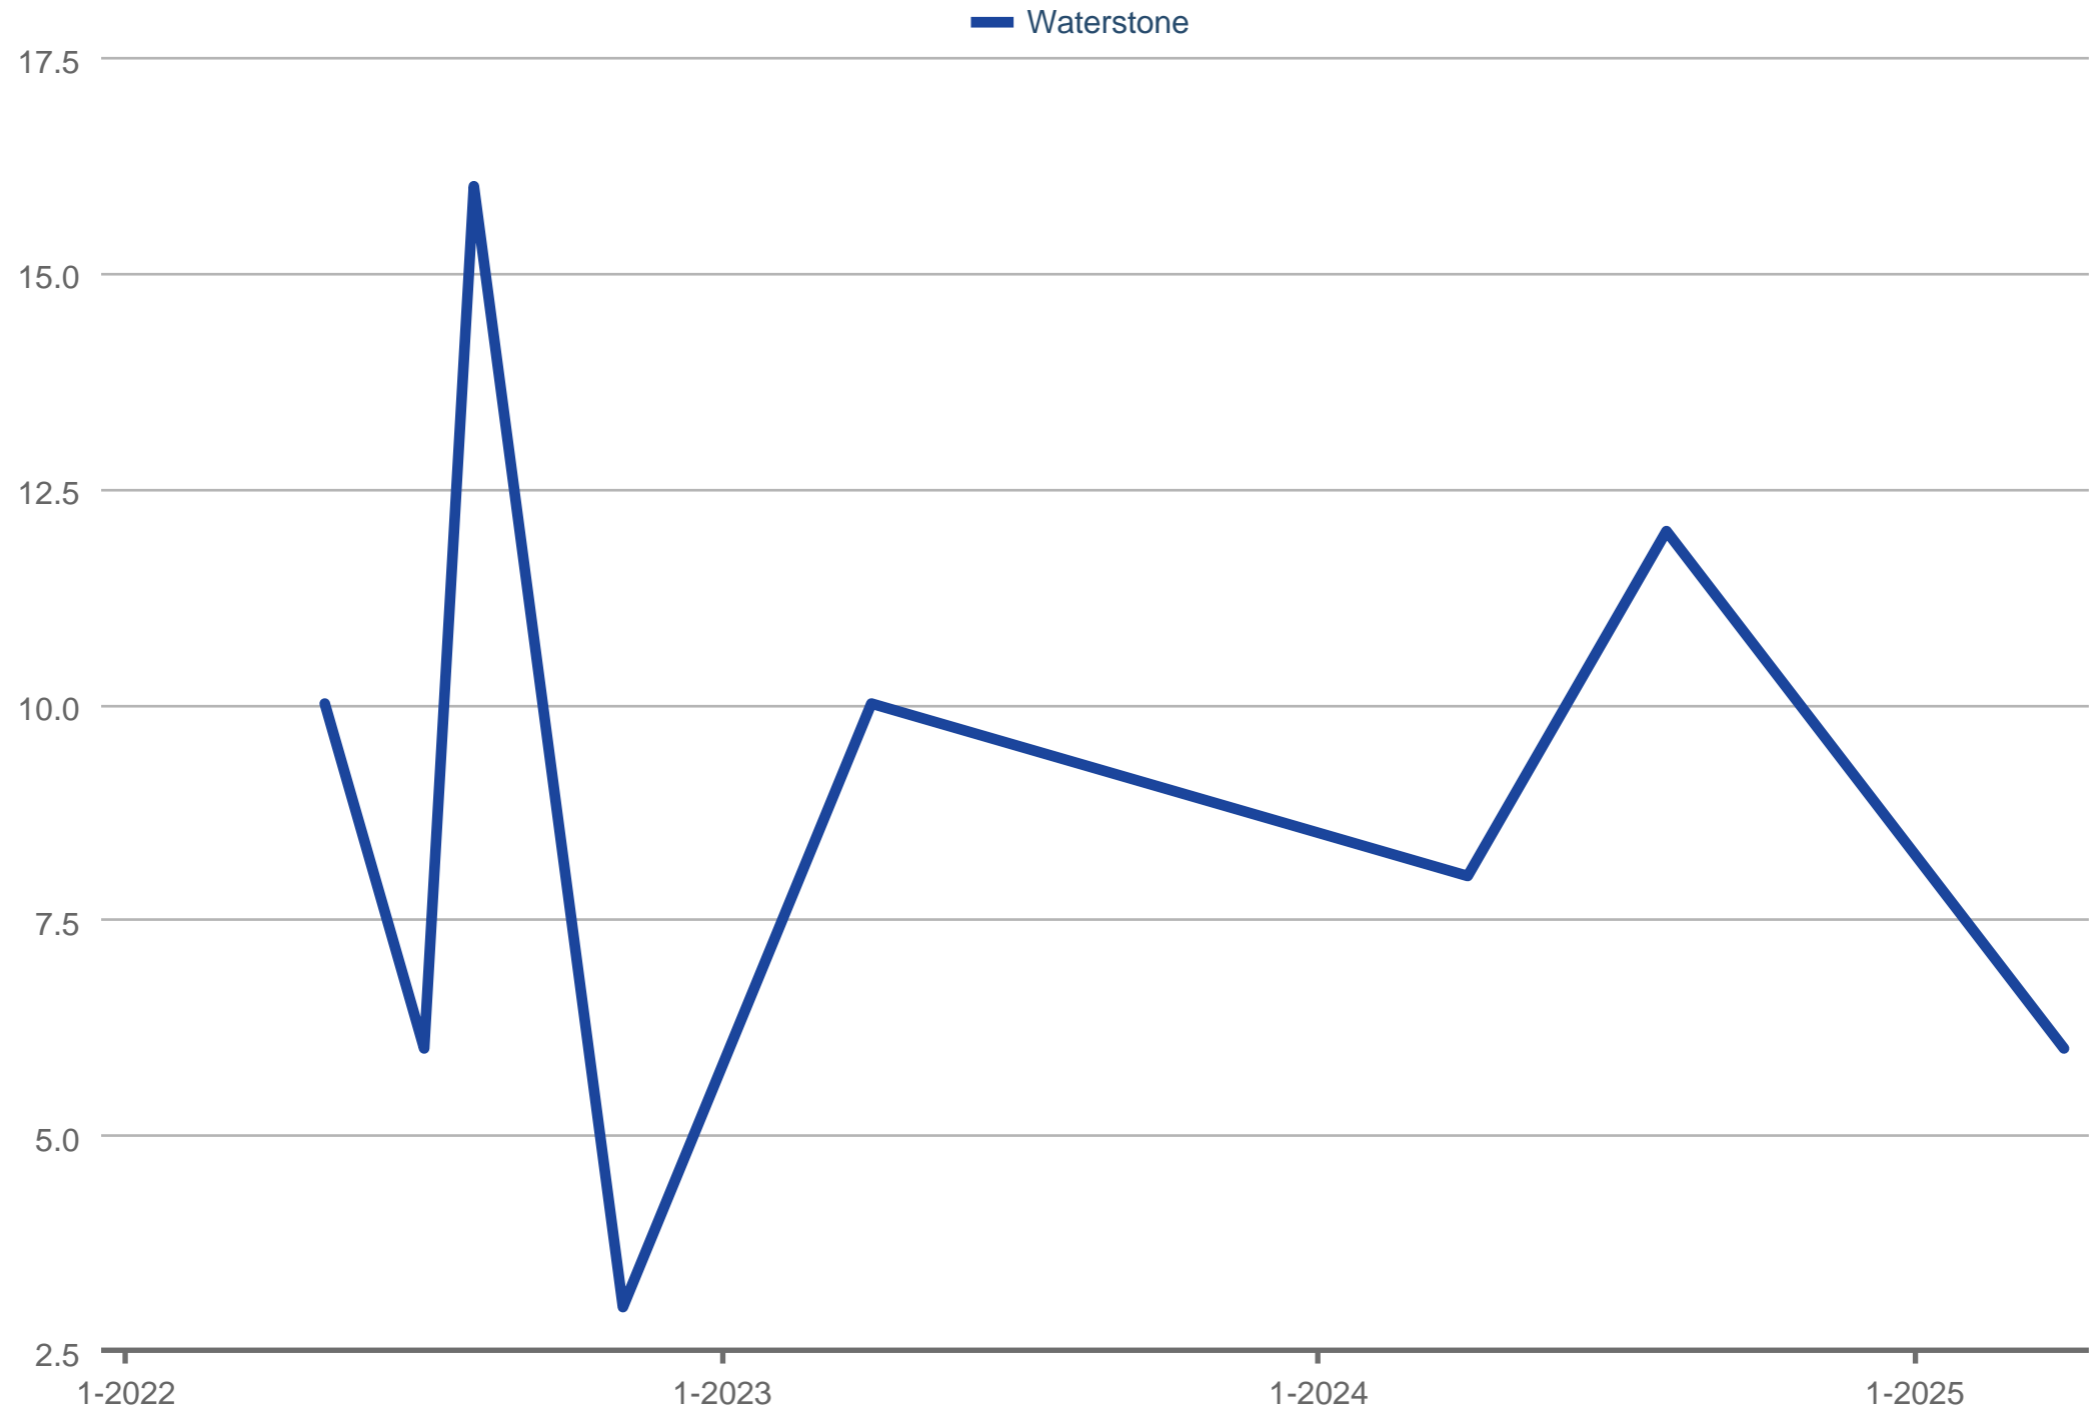

Average Showings to Pending

Each data point is one month of activity. Data is from May 17, 2025.

All data from RMLS Alliance. InfoSparks © 2025 ShowingTime Plus, LLC.