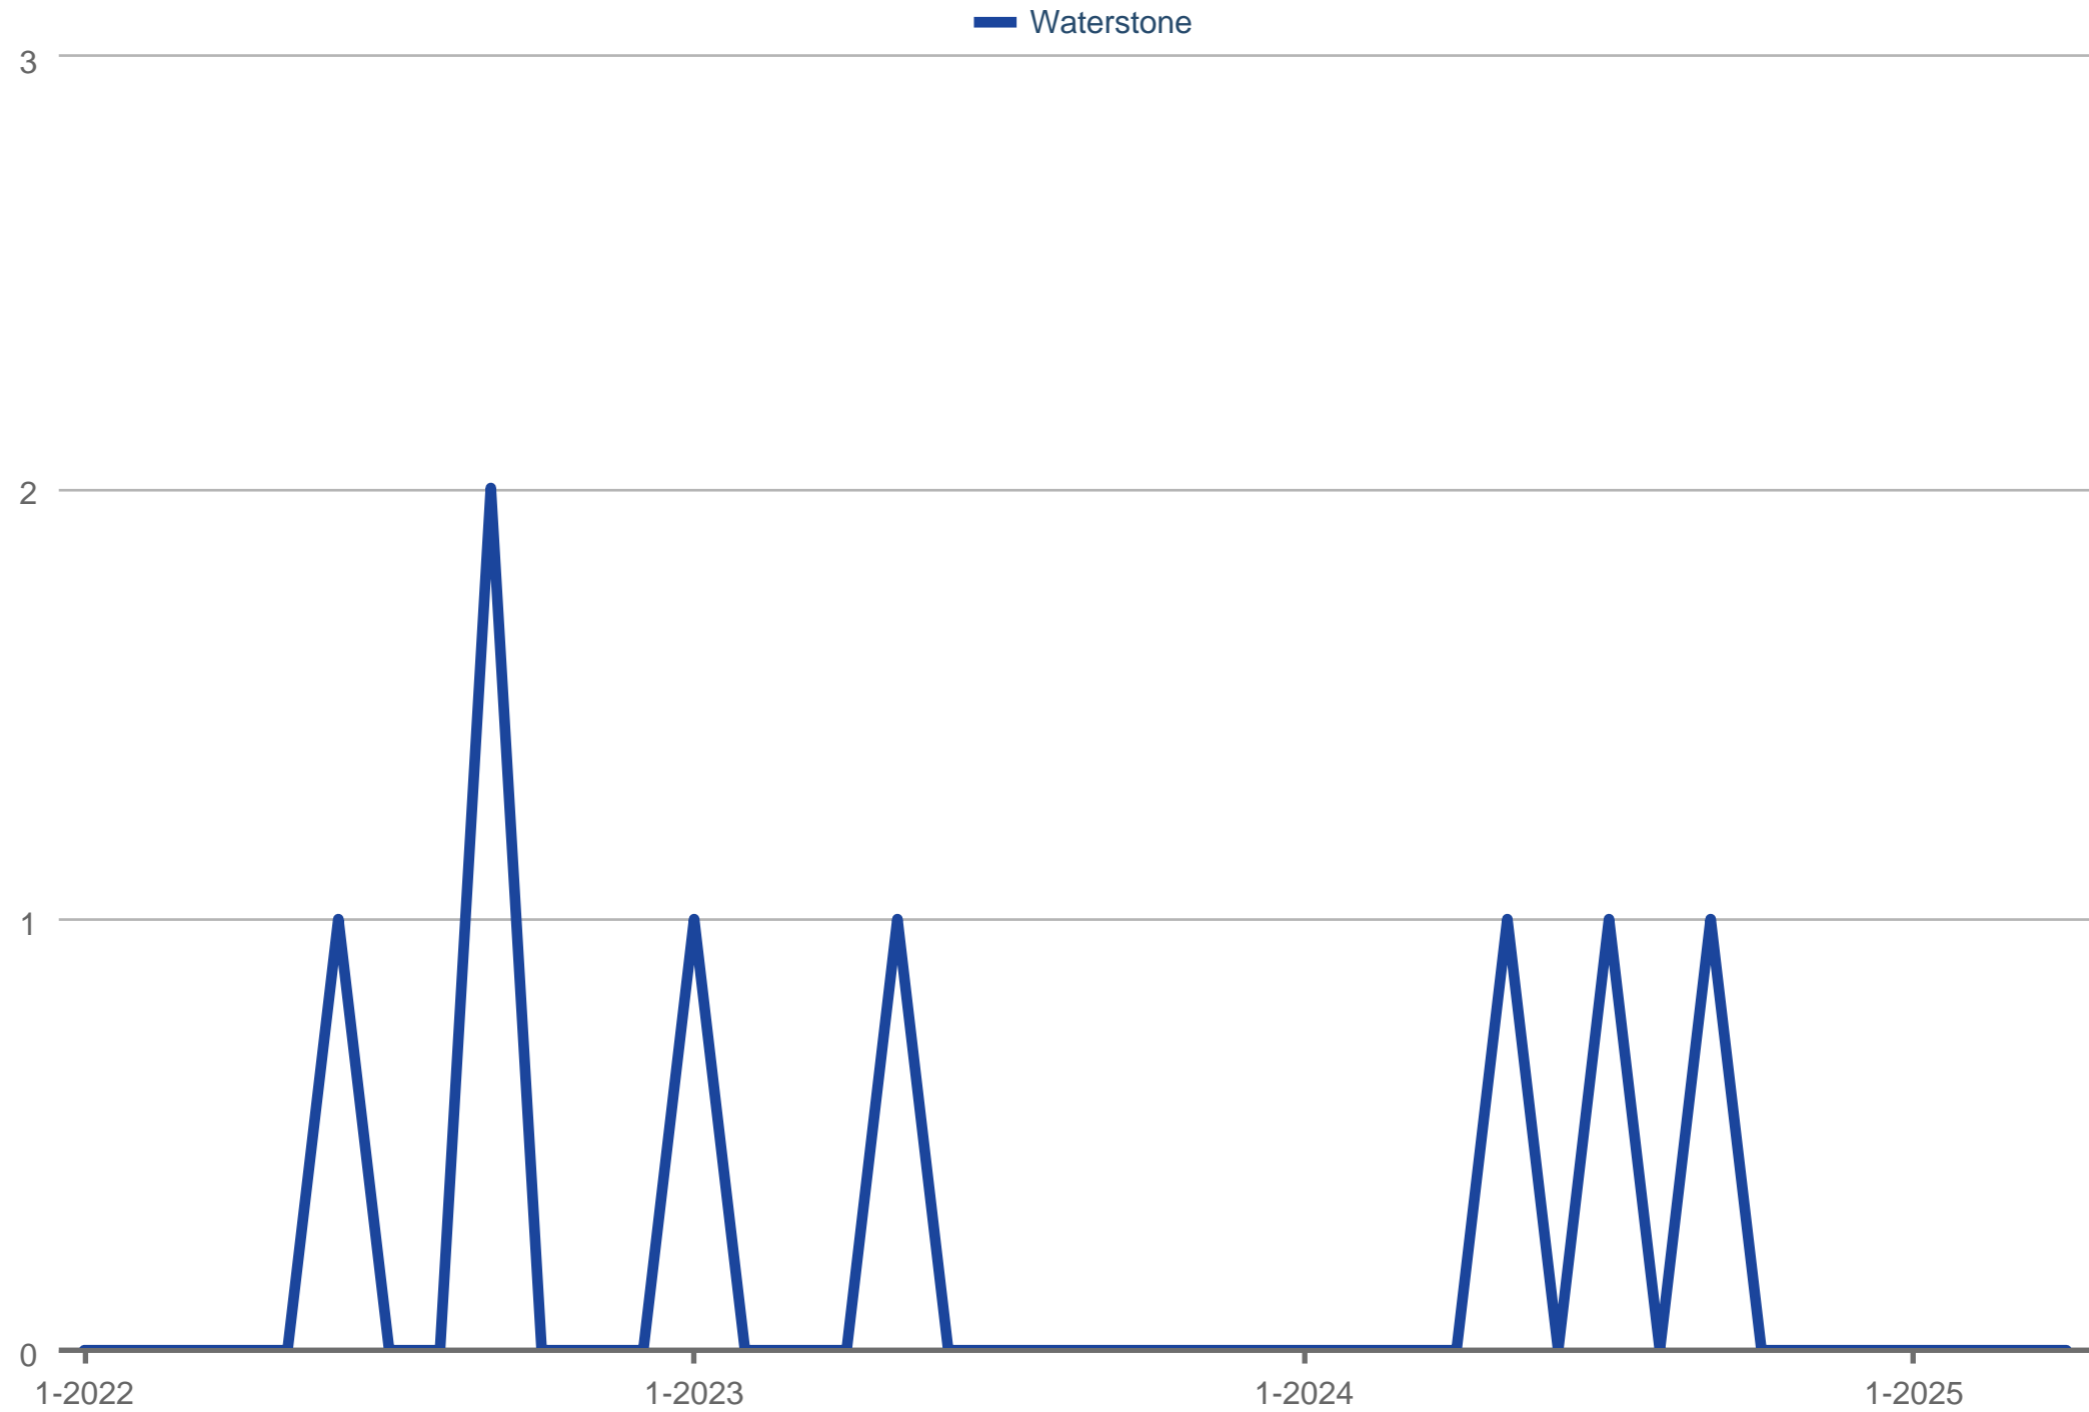

Closed Sales

Waterstone

Each data point is one month of activity. Data is from May 17, 2025.