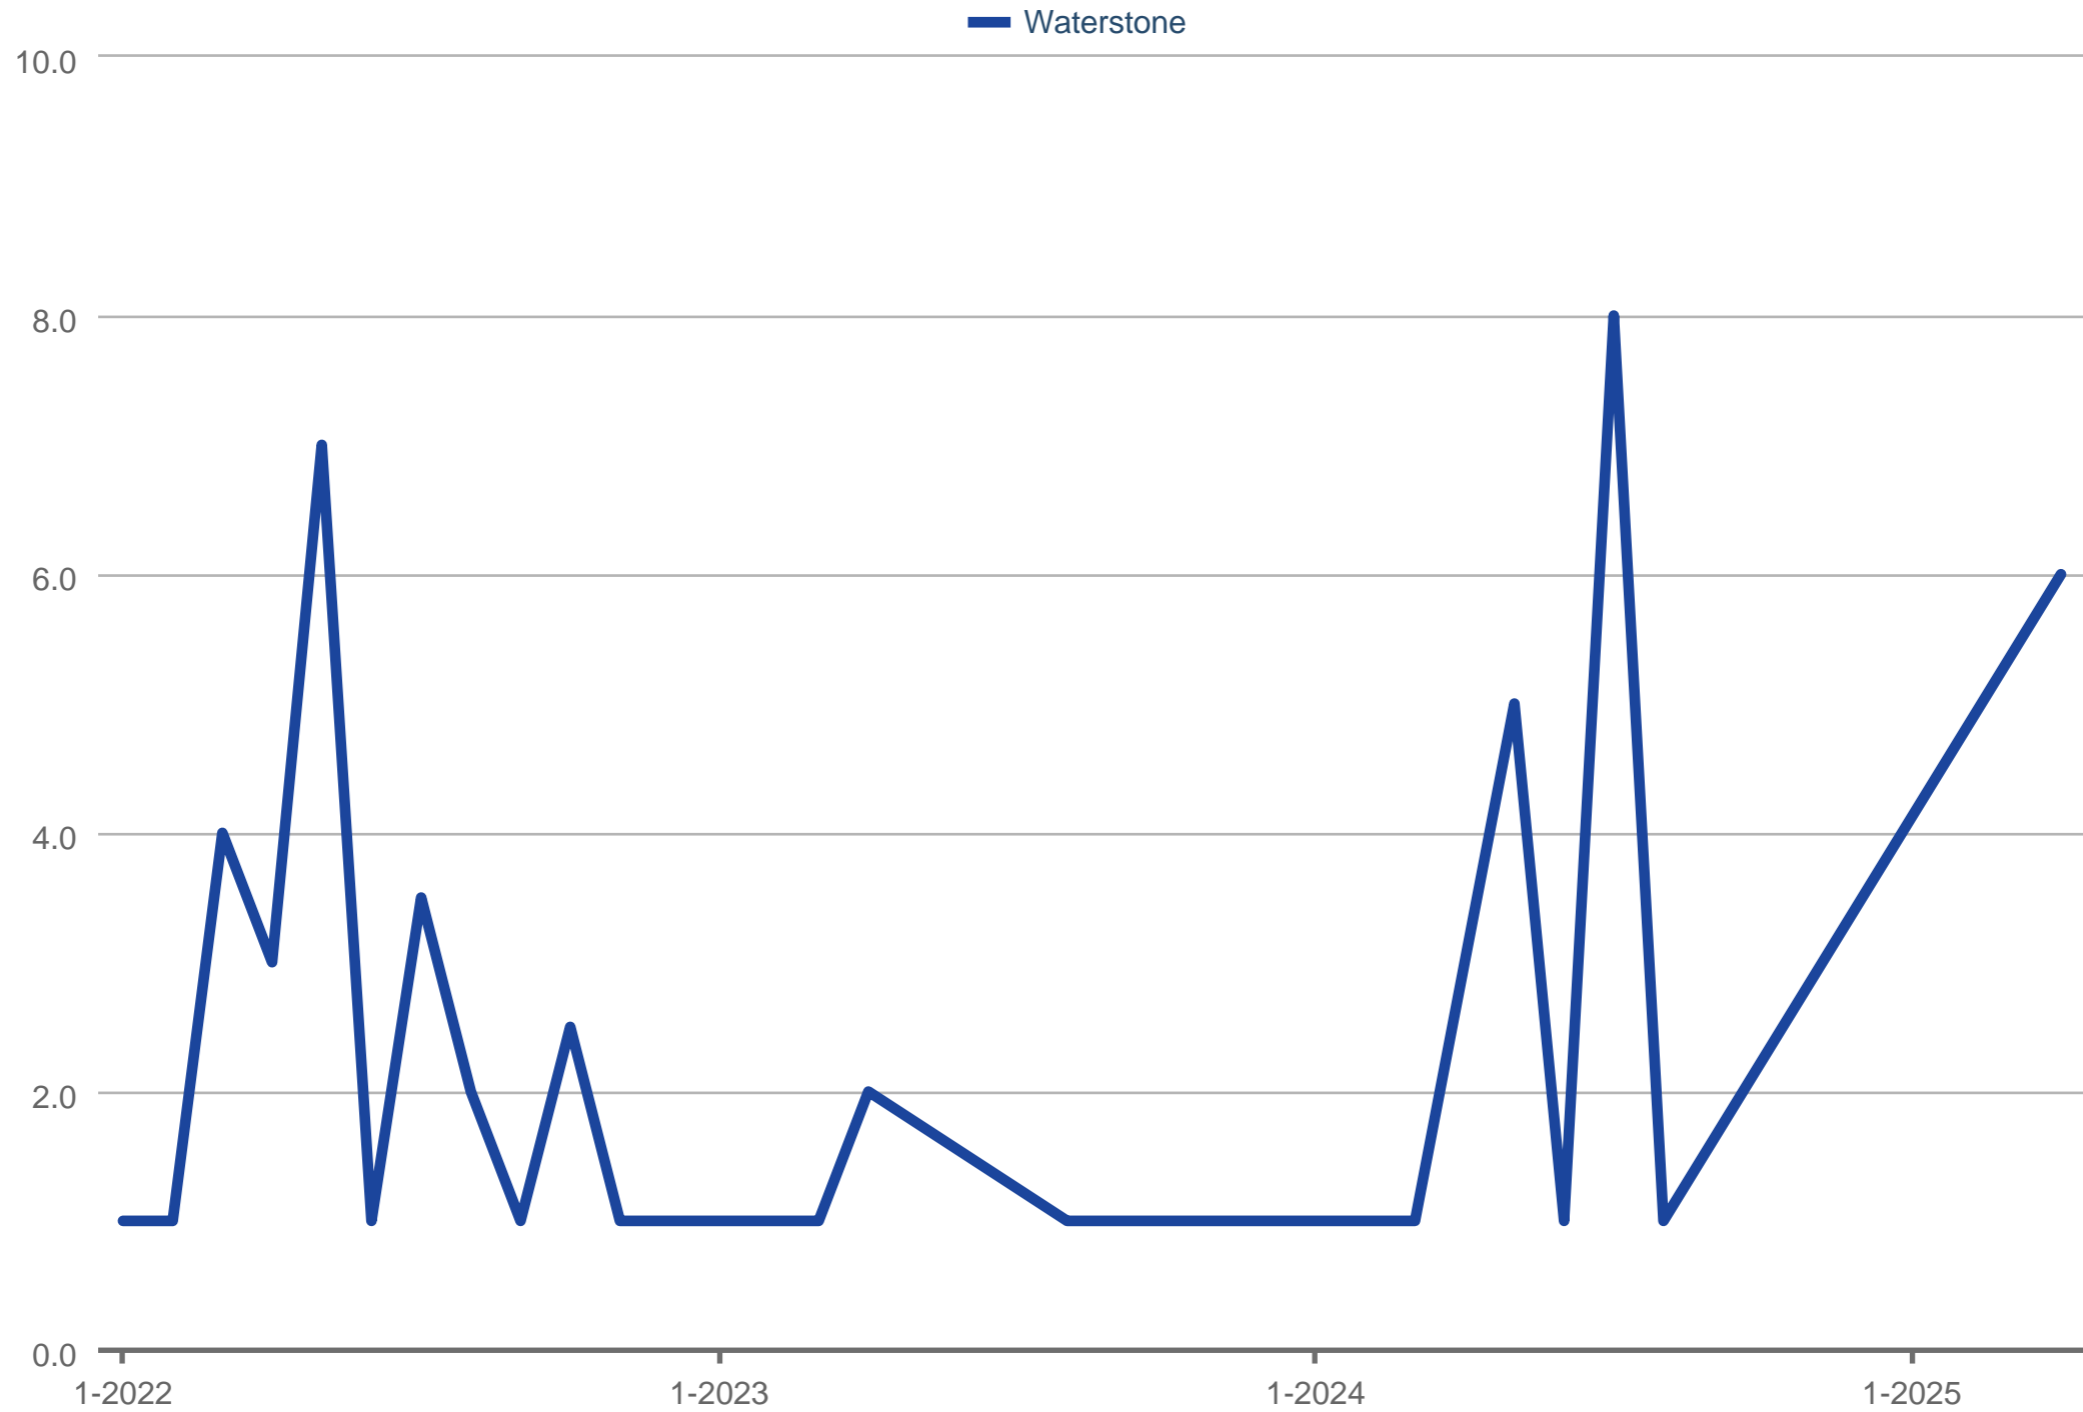

Showings Per Listing

Waterstone

Each data point is one month of activity. Data is from May 17, 2025.