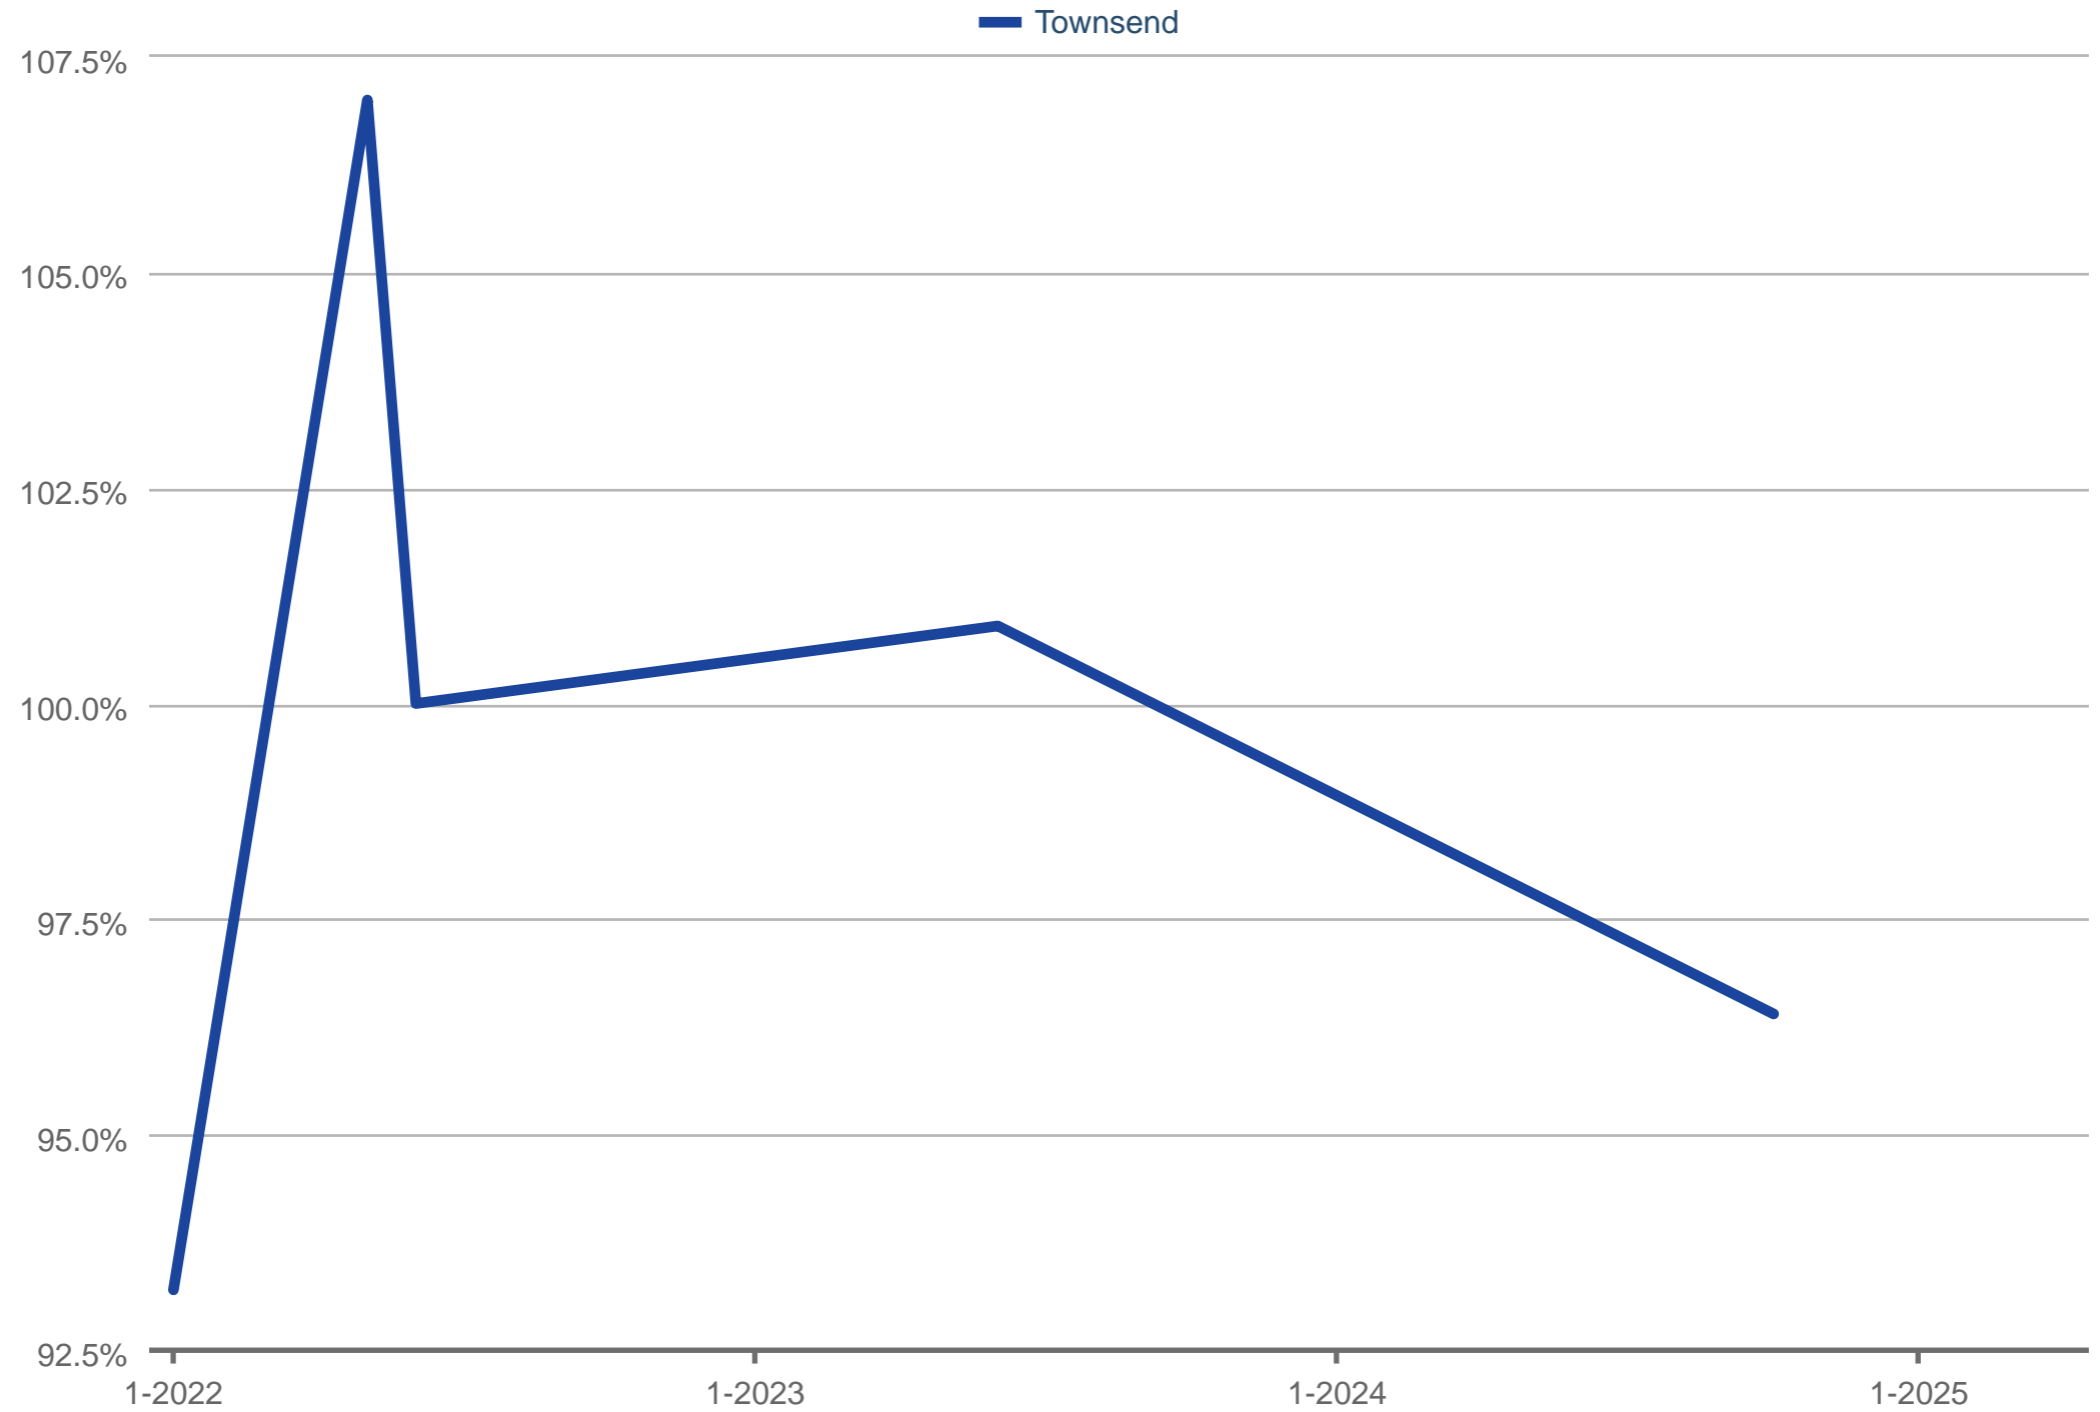

Average Percent of Last List Price

Each data point is one month of activity. Data is from May 17, 2025.