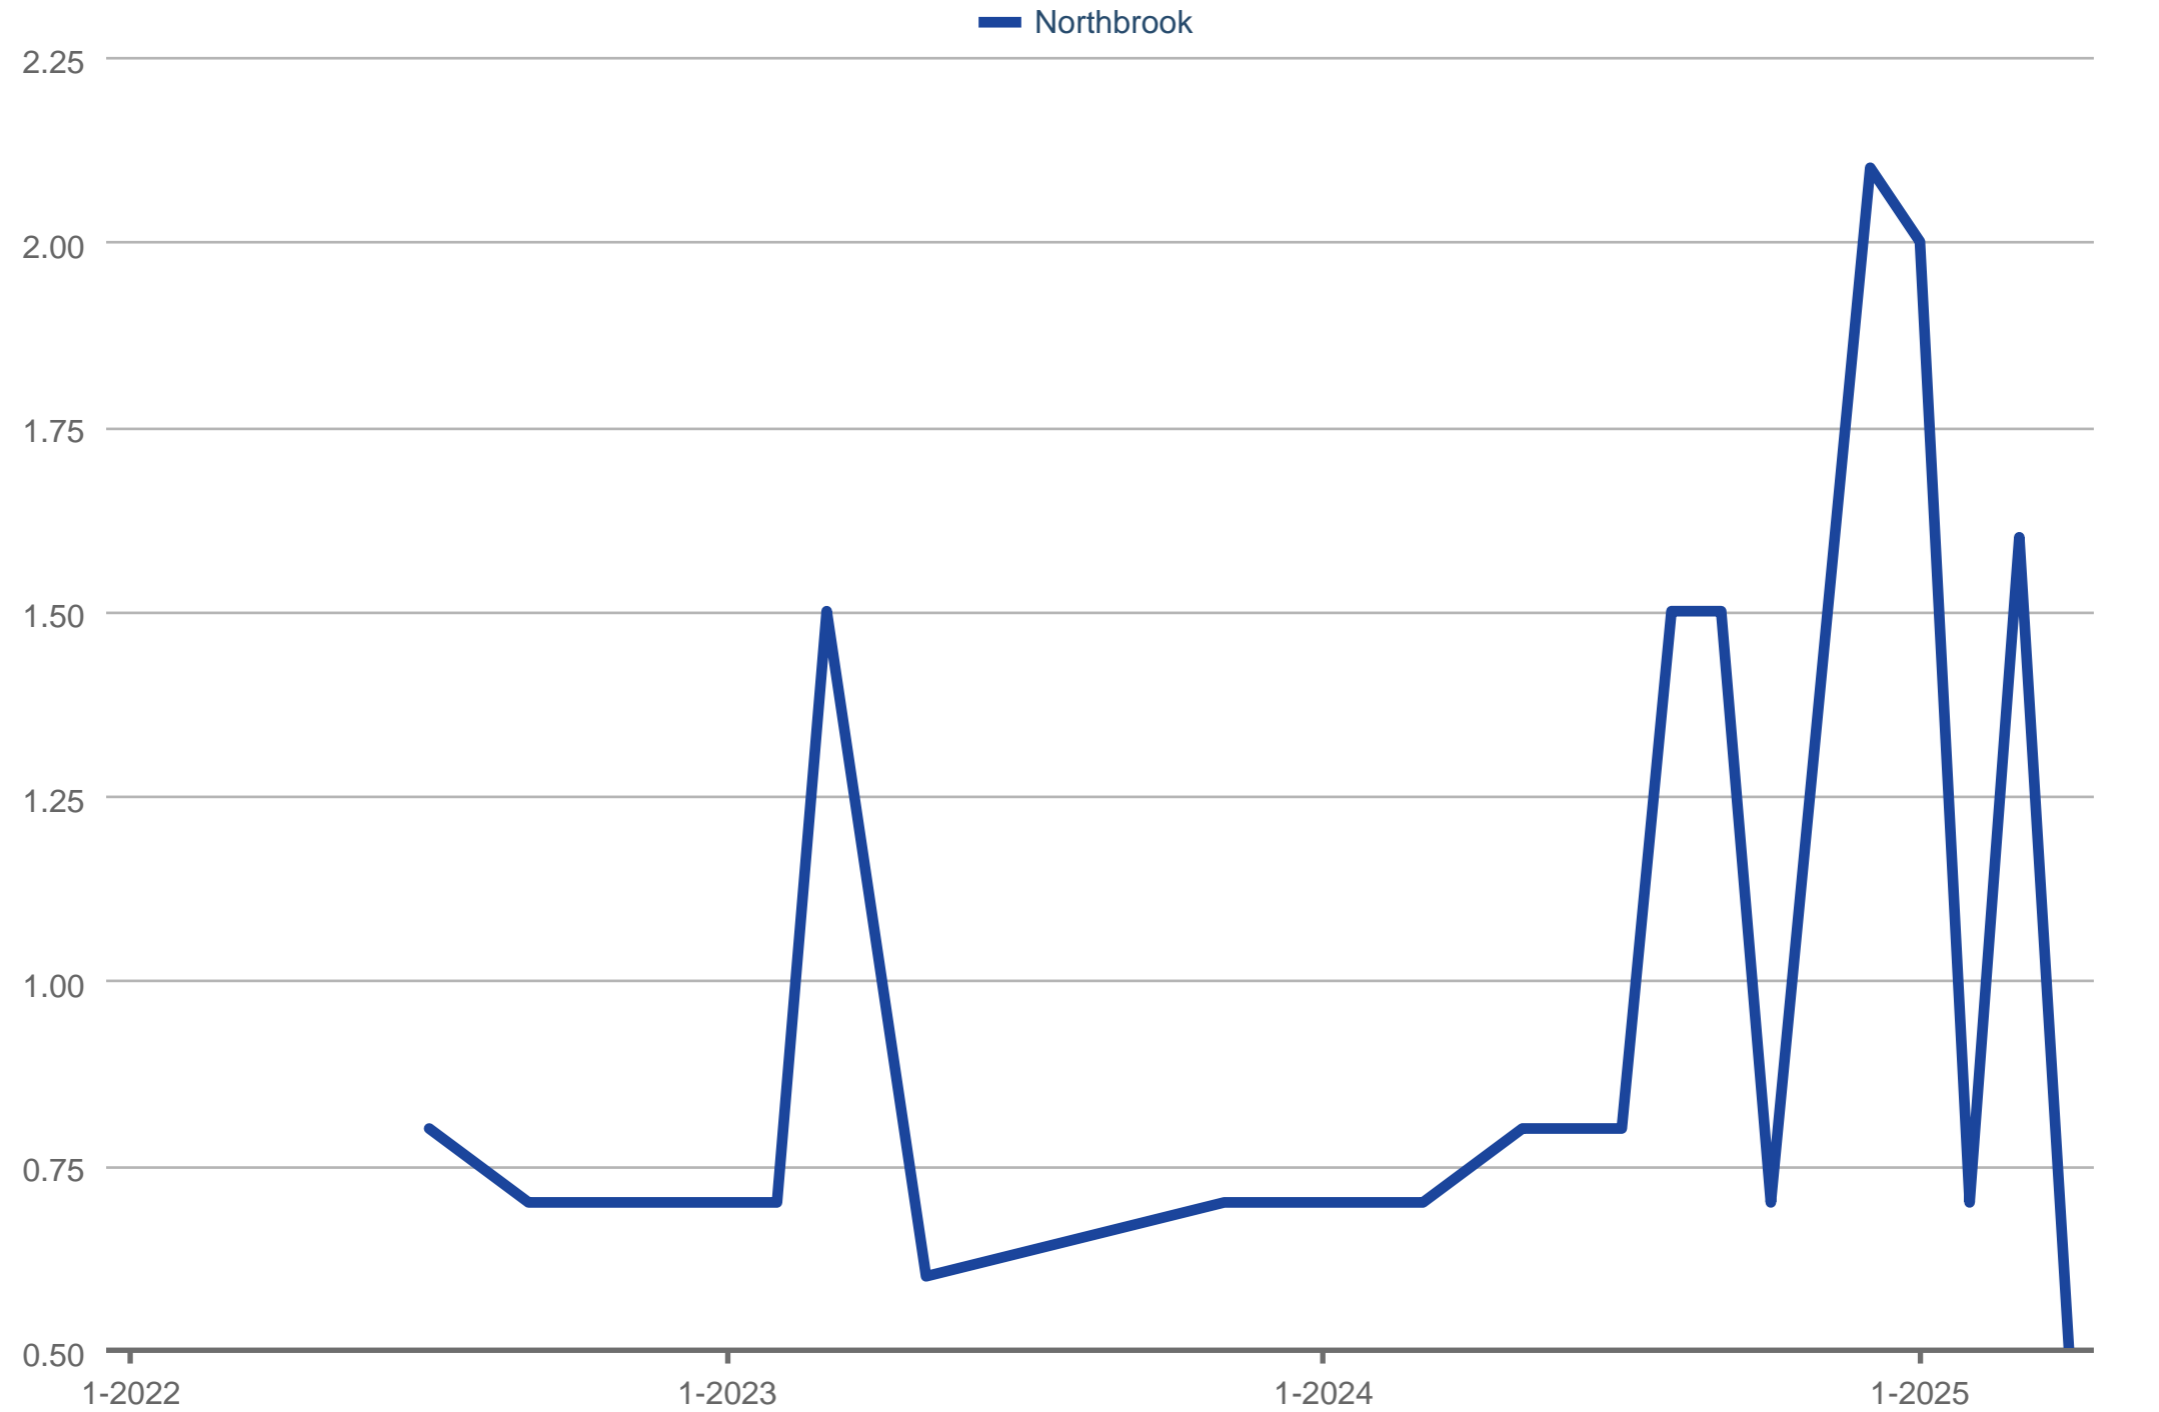

Months Supply of Homes for Sale

Each data point is one month of activity. Data is from May 17, 2025.