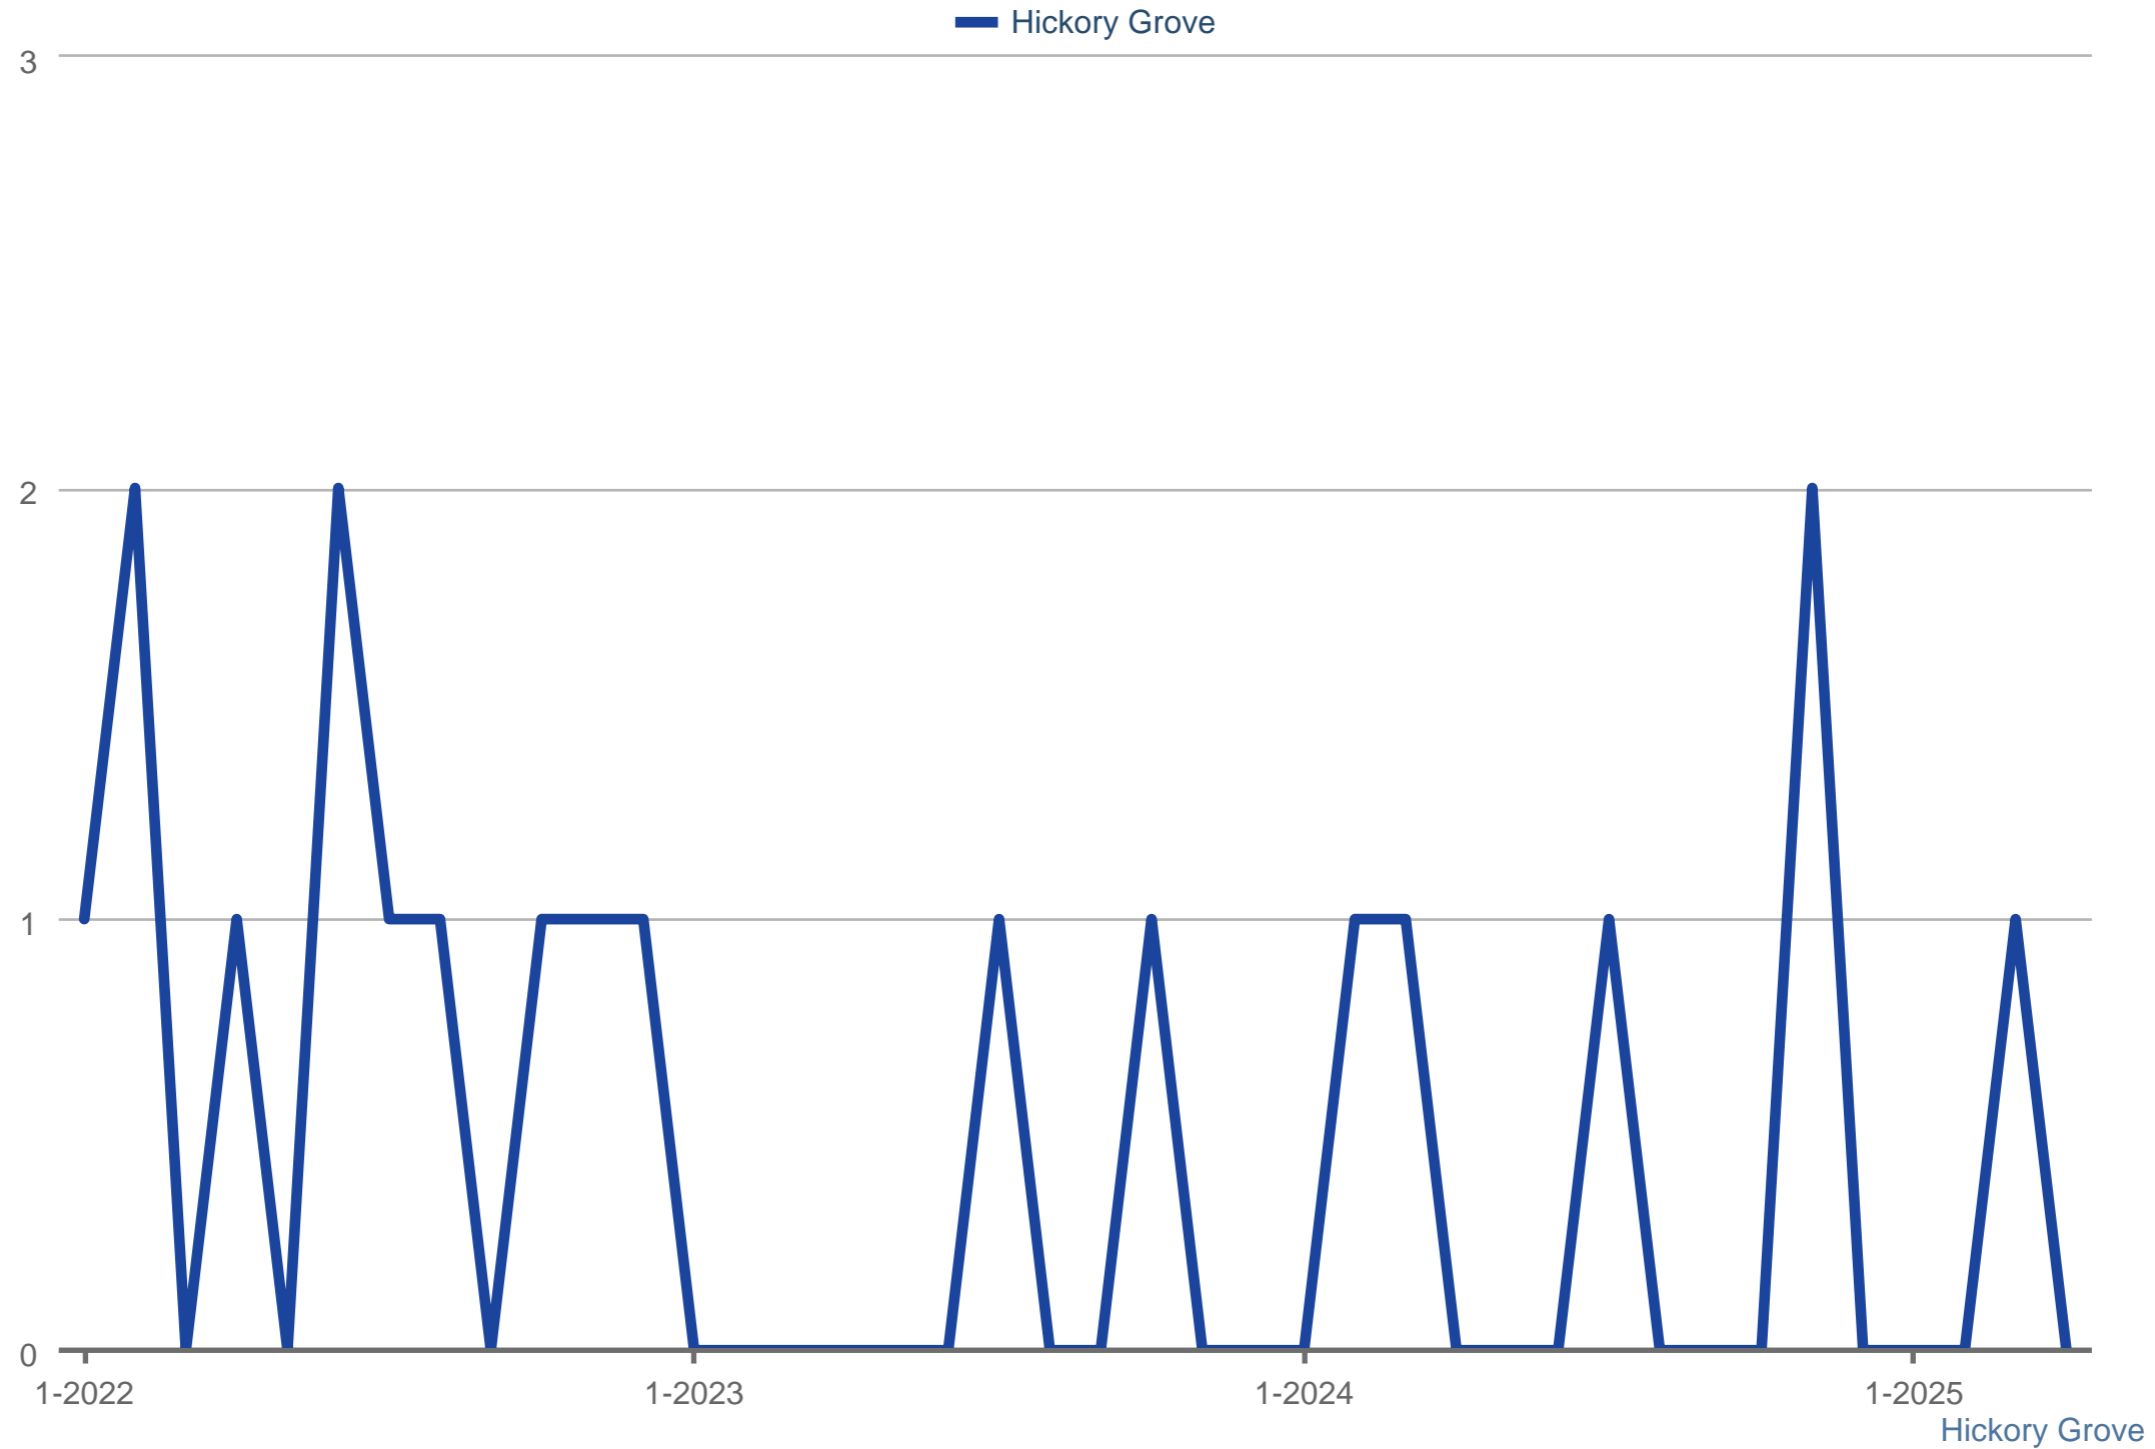

New Listings

Each data point is one month of activity. Data is from May 17, 2025.