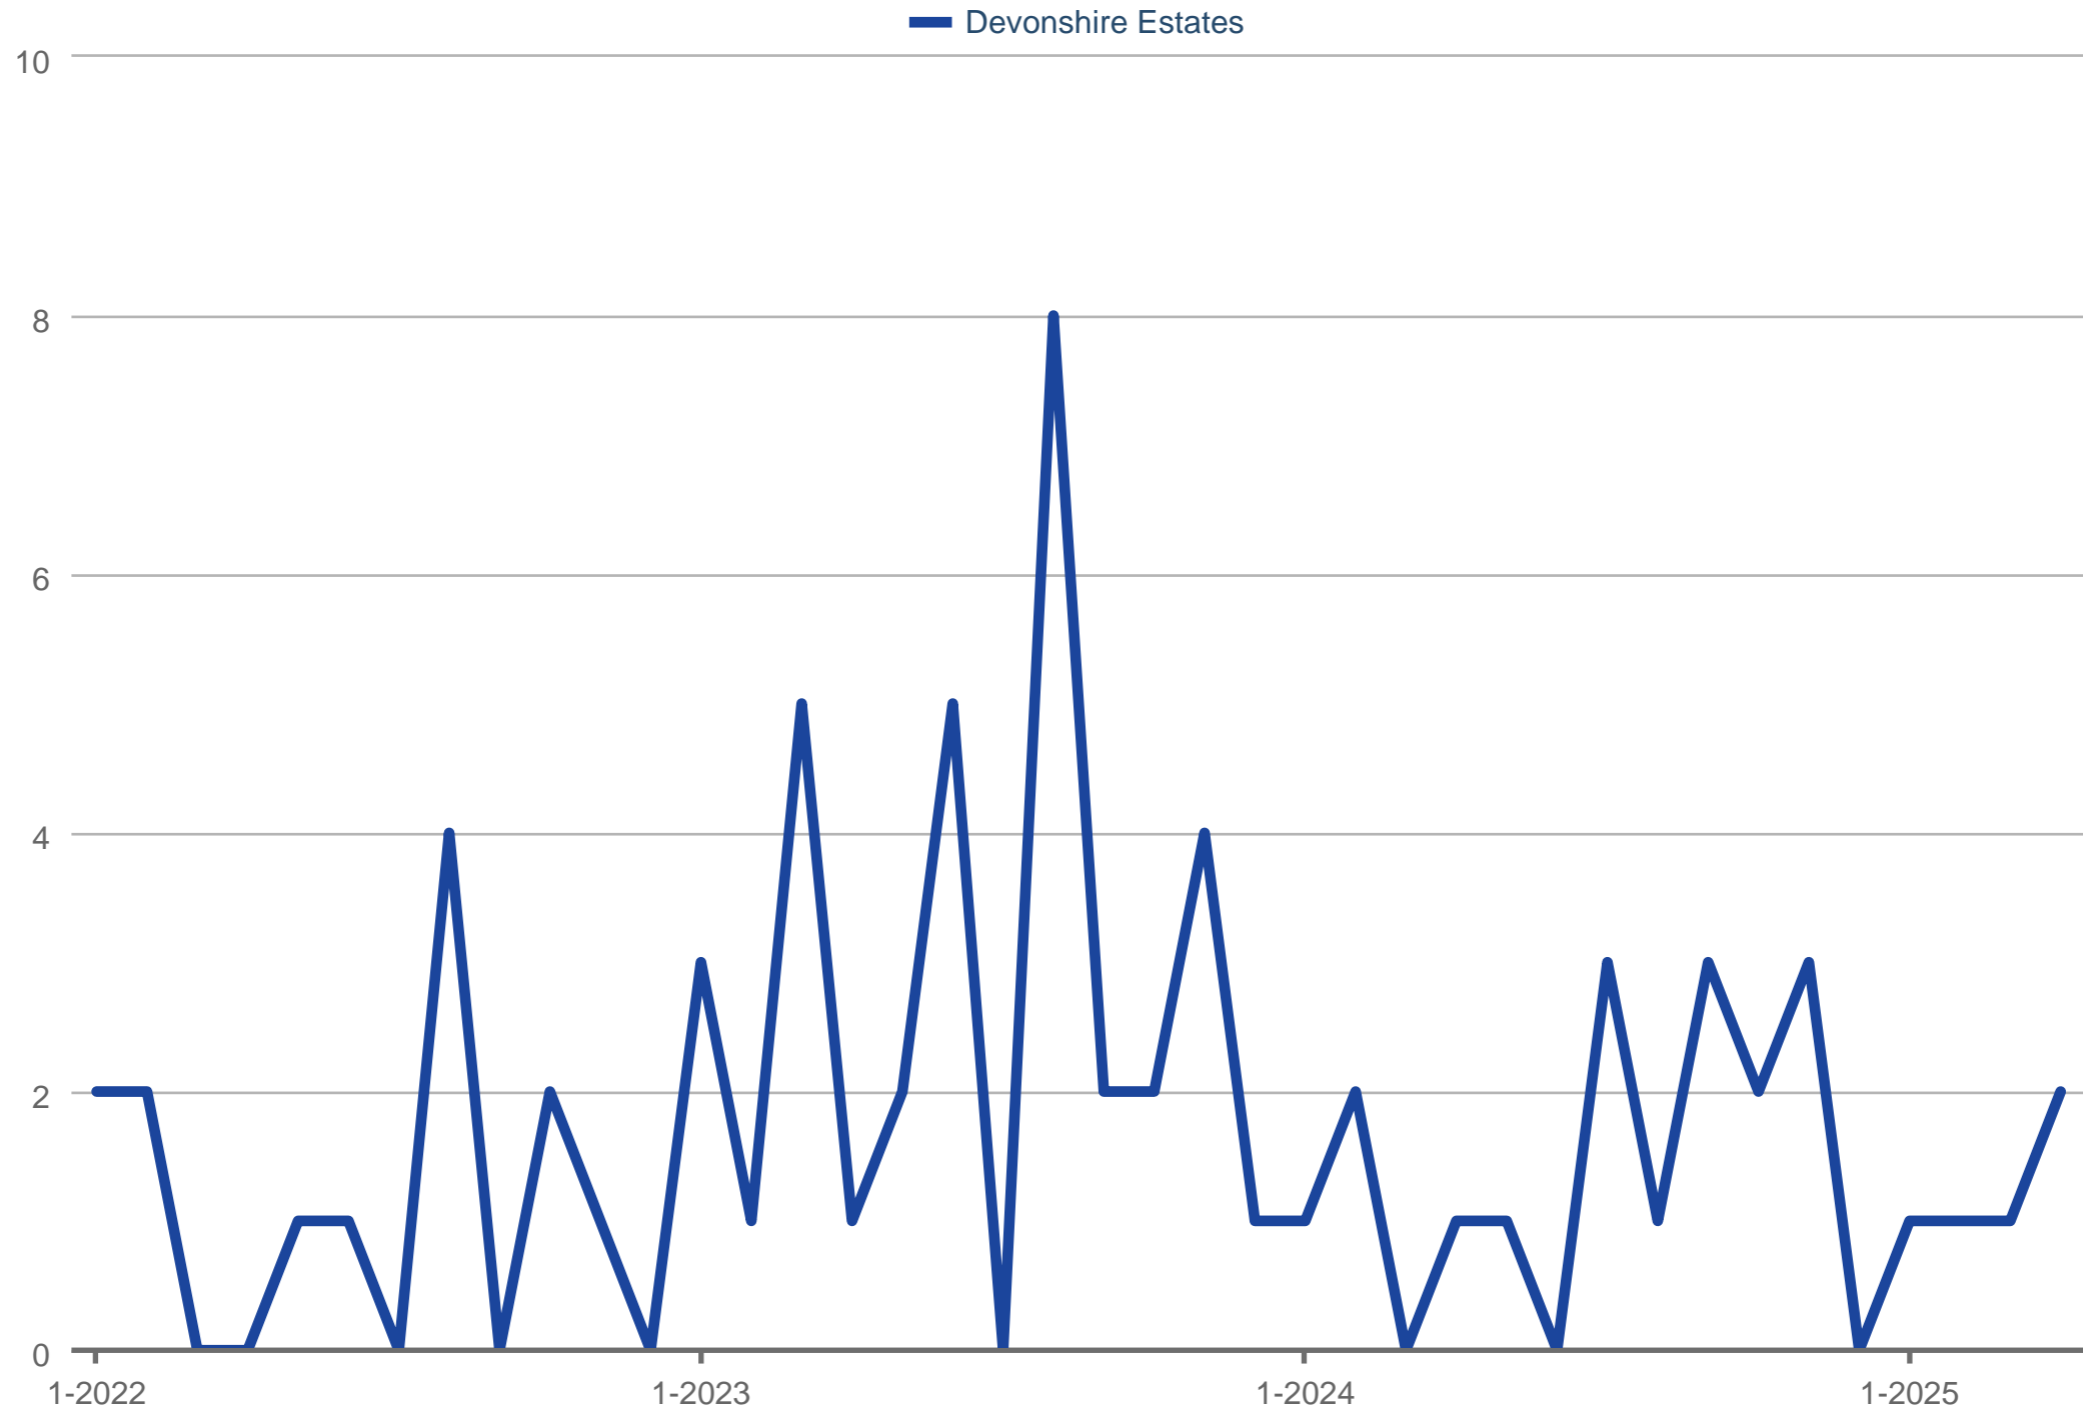

Closed Sales

Devonshire Estates

Each data point is one month of activity. Data is from May 17, 2025.