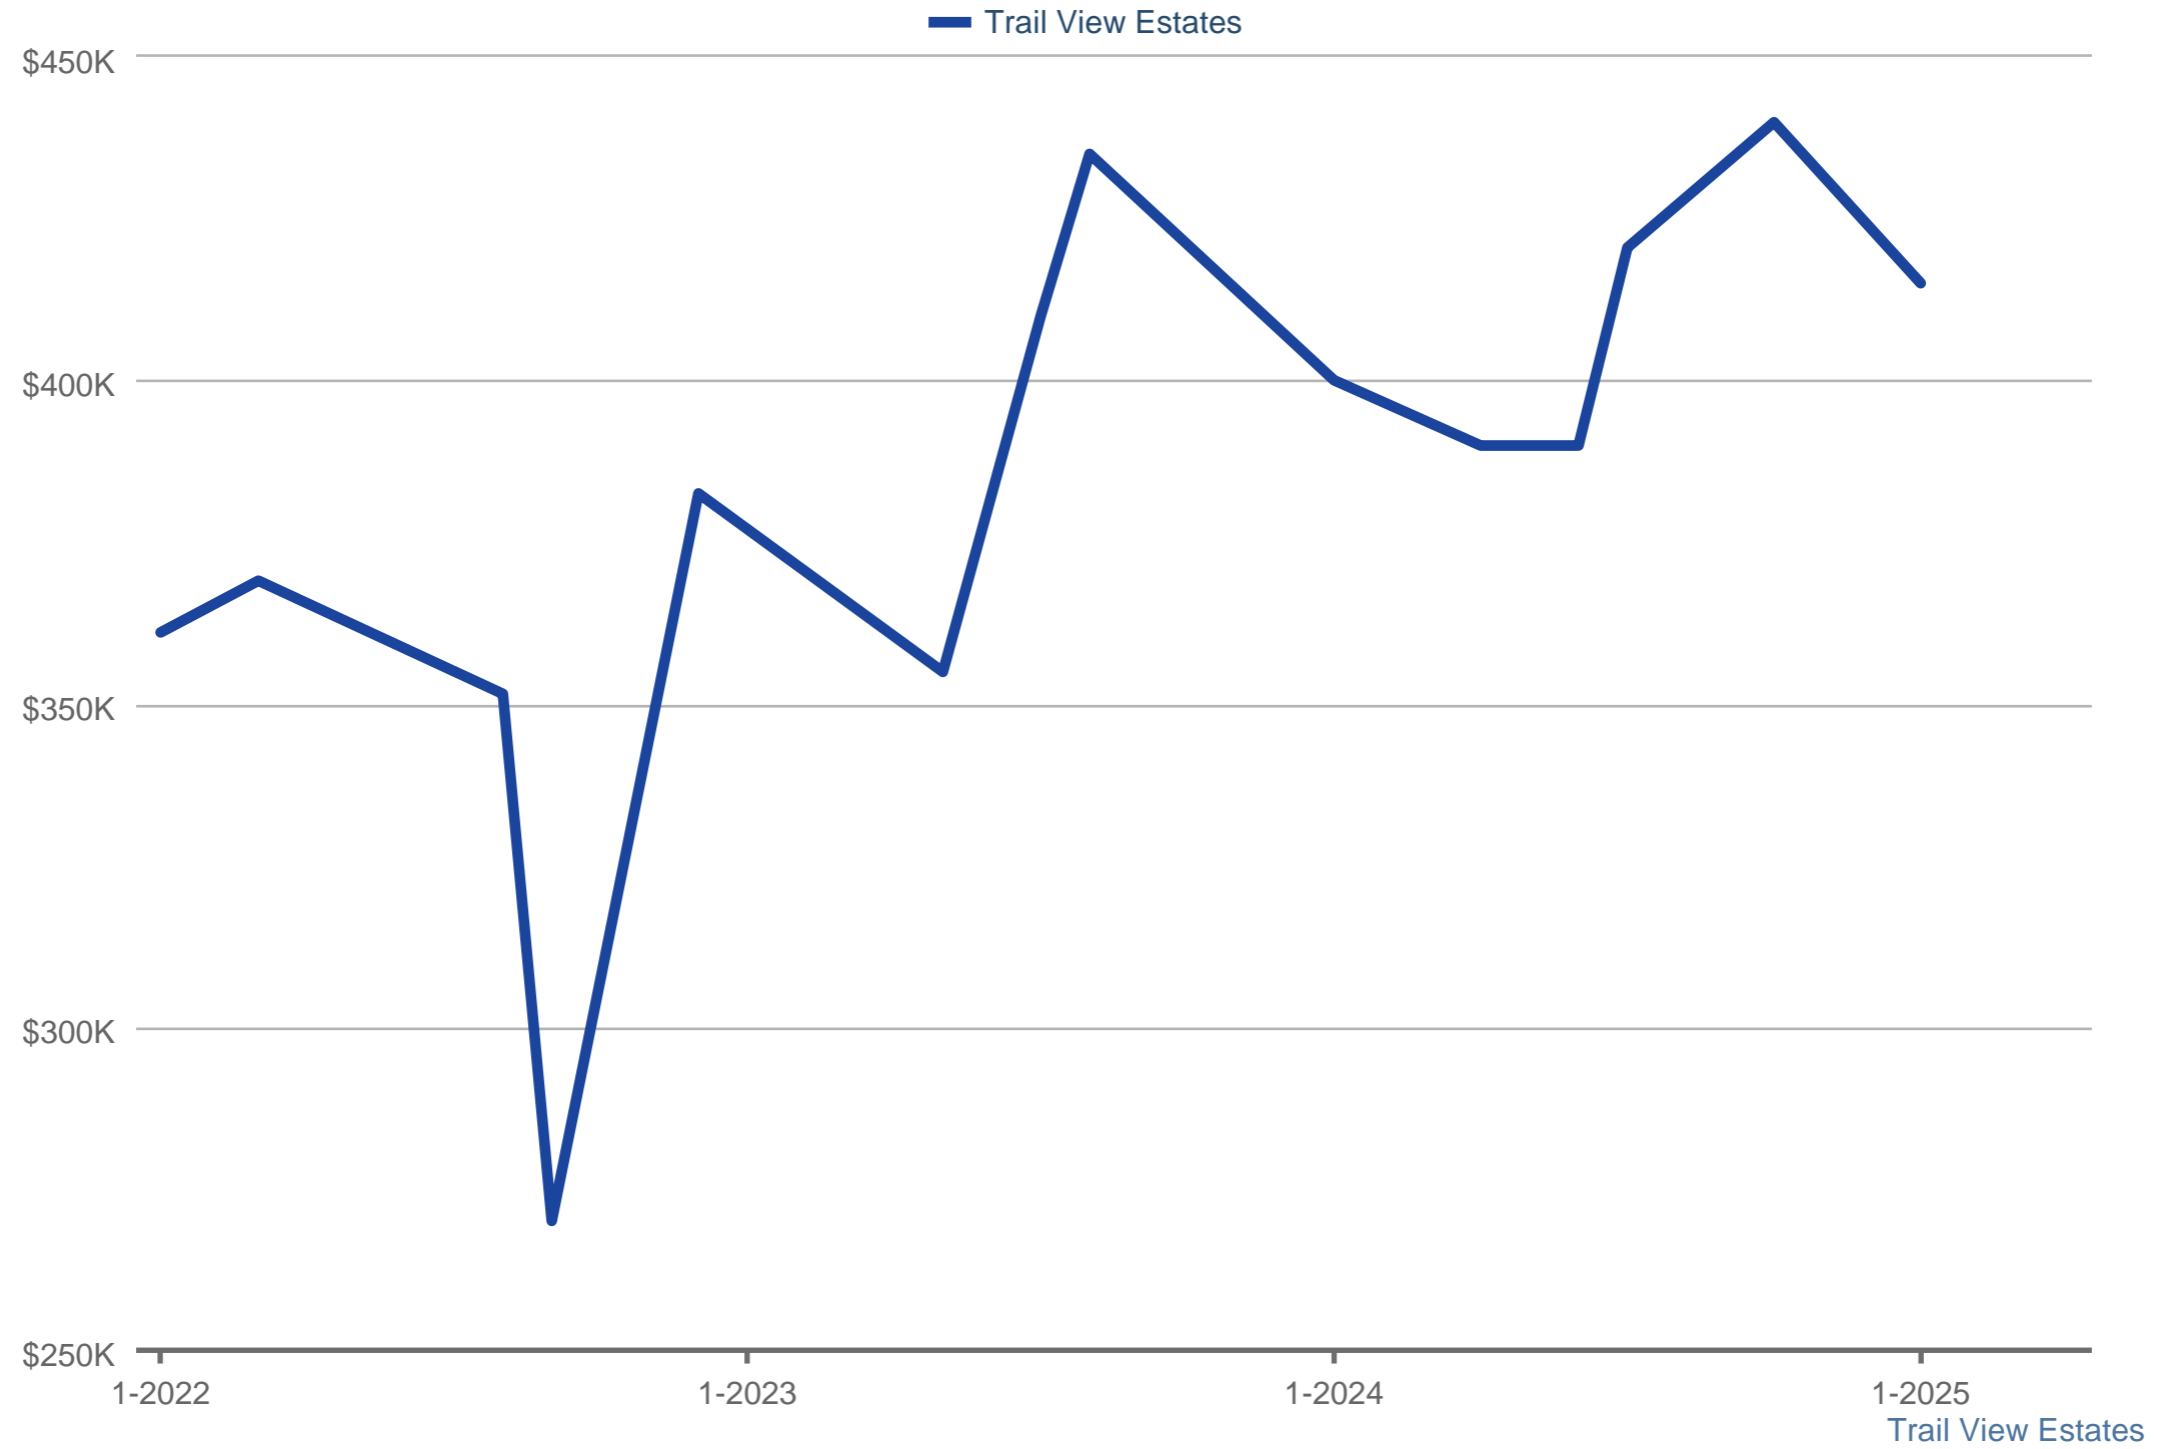

Average Sales Price

Each data point is one month of activity. Data is from May 17, 2025.