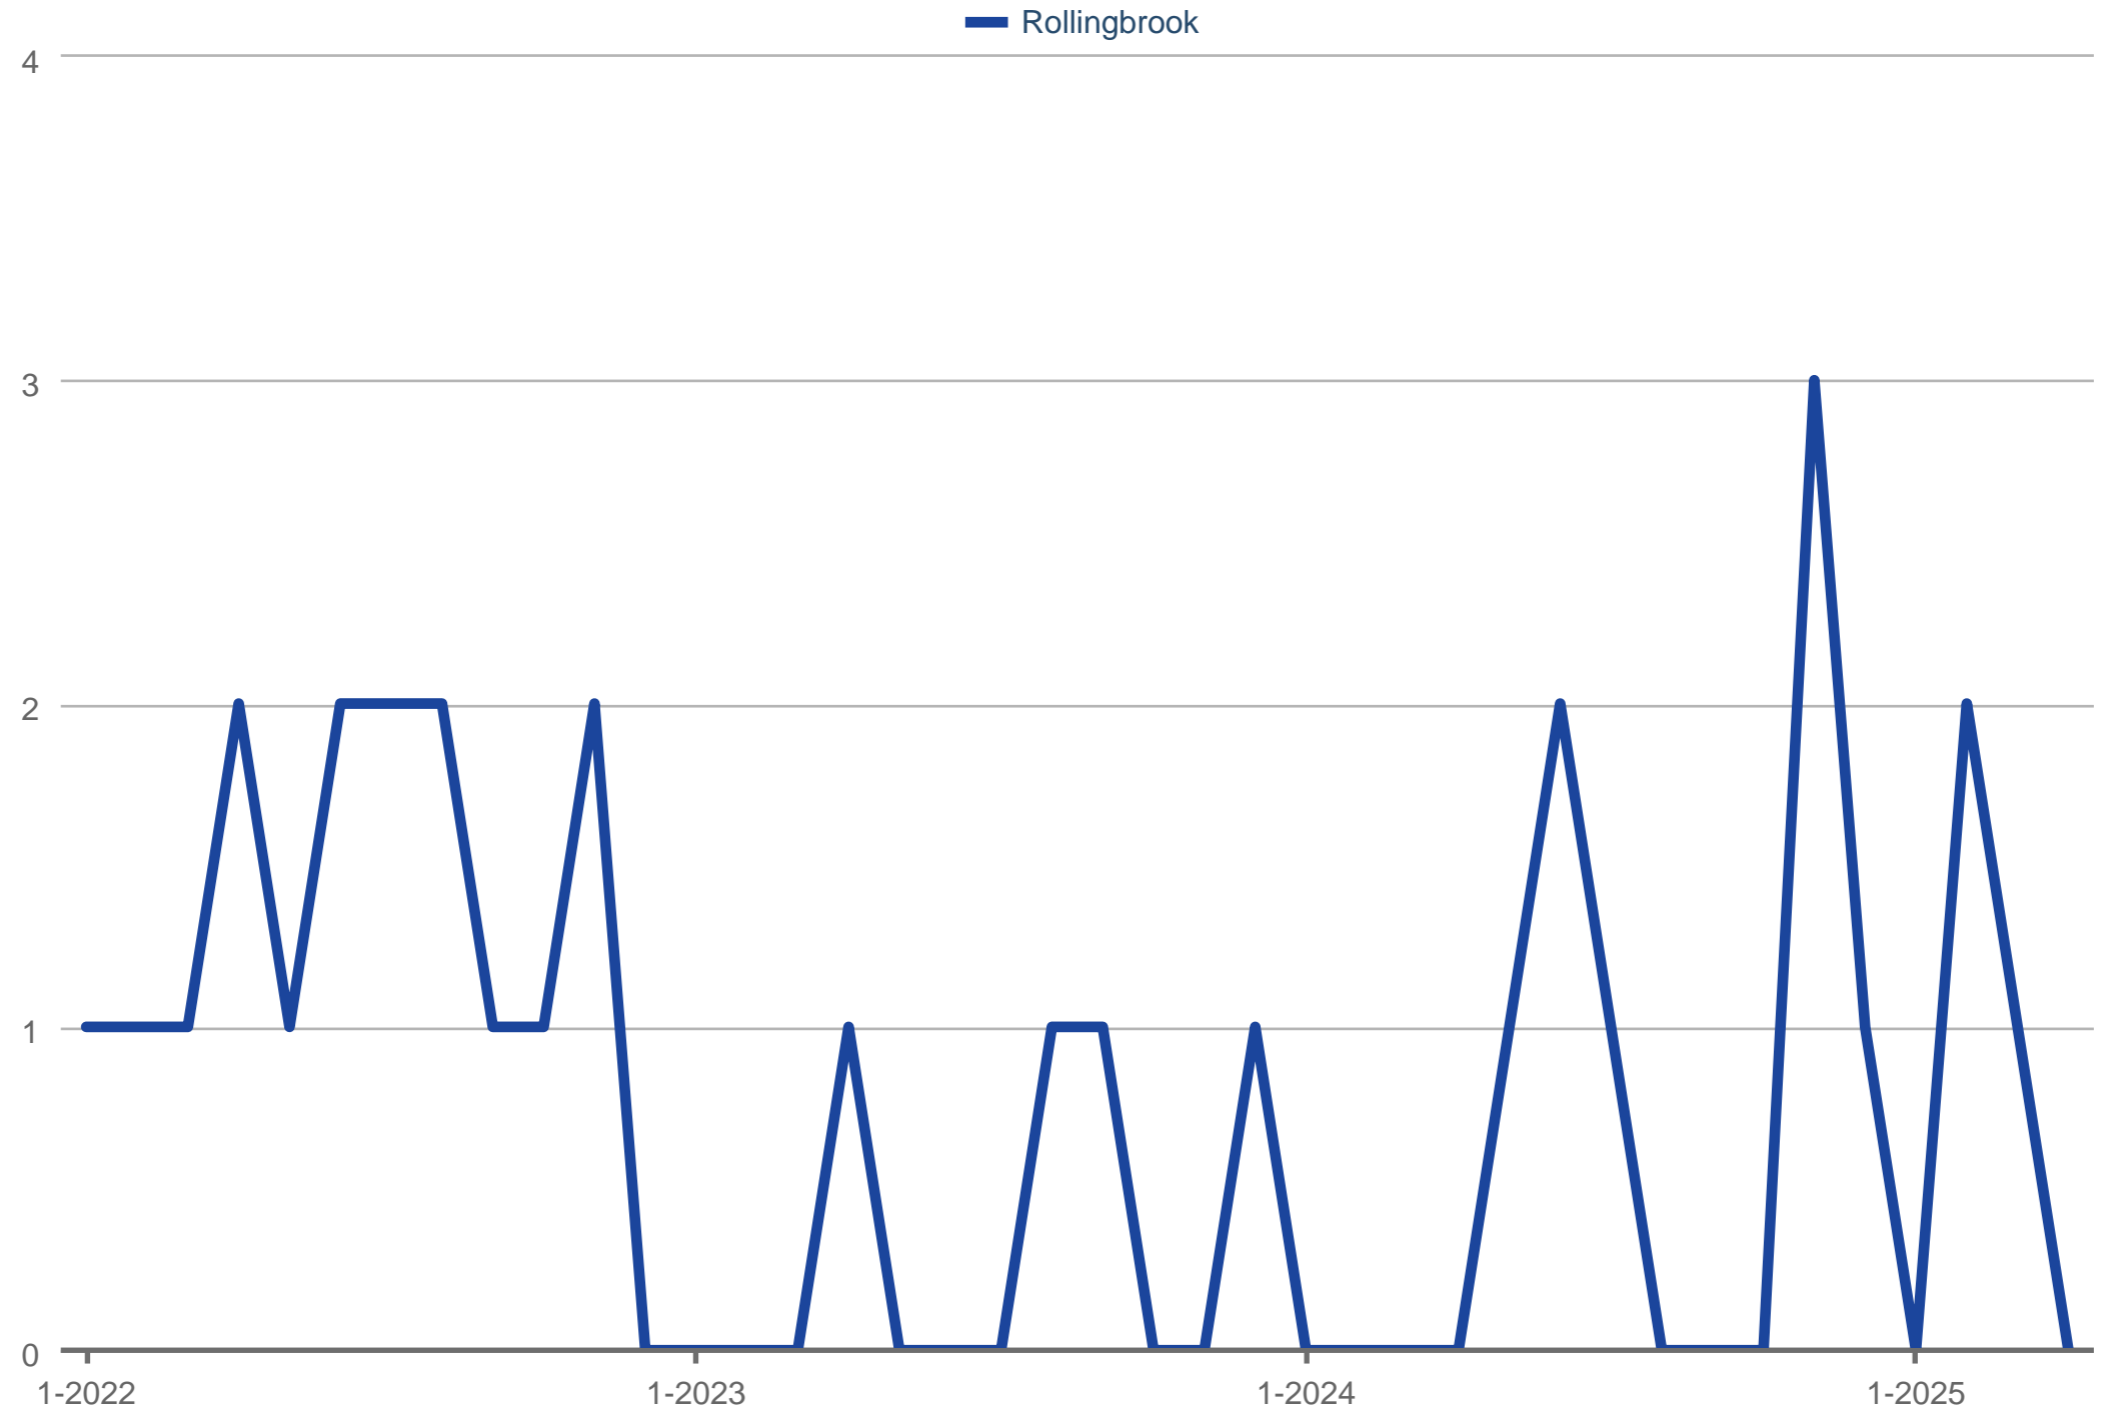

Closed Sales

Rollingbrook

Each data point is one month of activity. Data is from May 17, 2025.