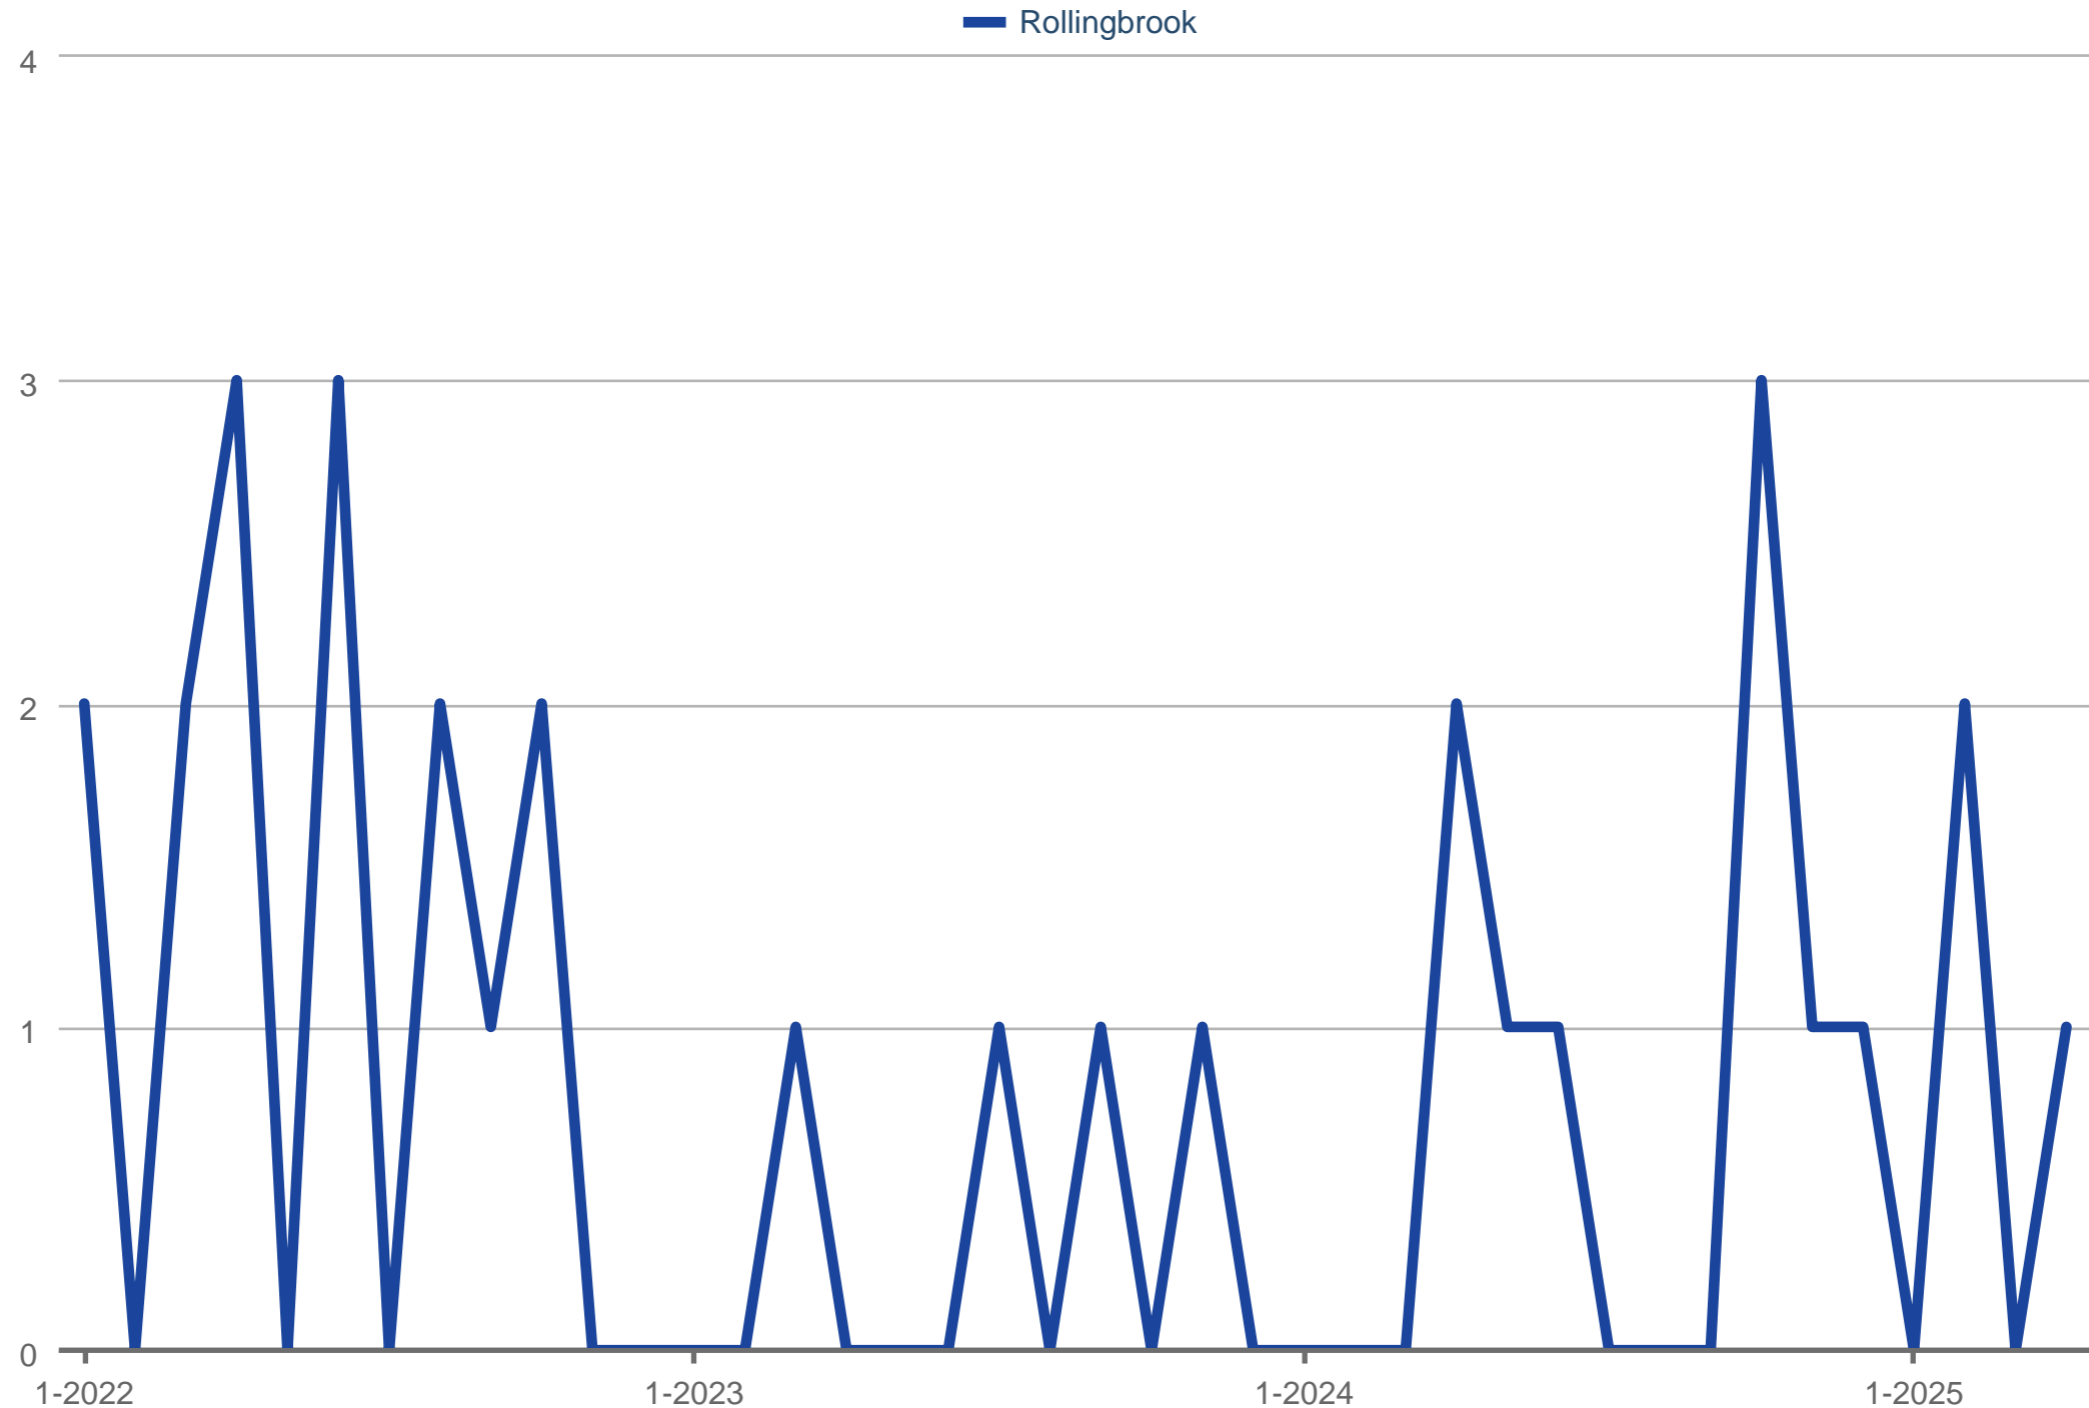

Pending Sales

Rollingbrook

Each data point is one month of activity. Data is from May 17, 2025.