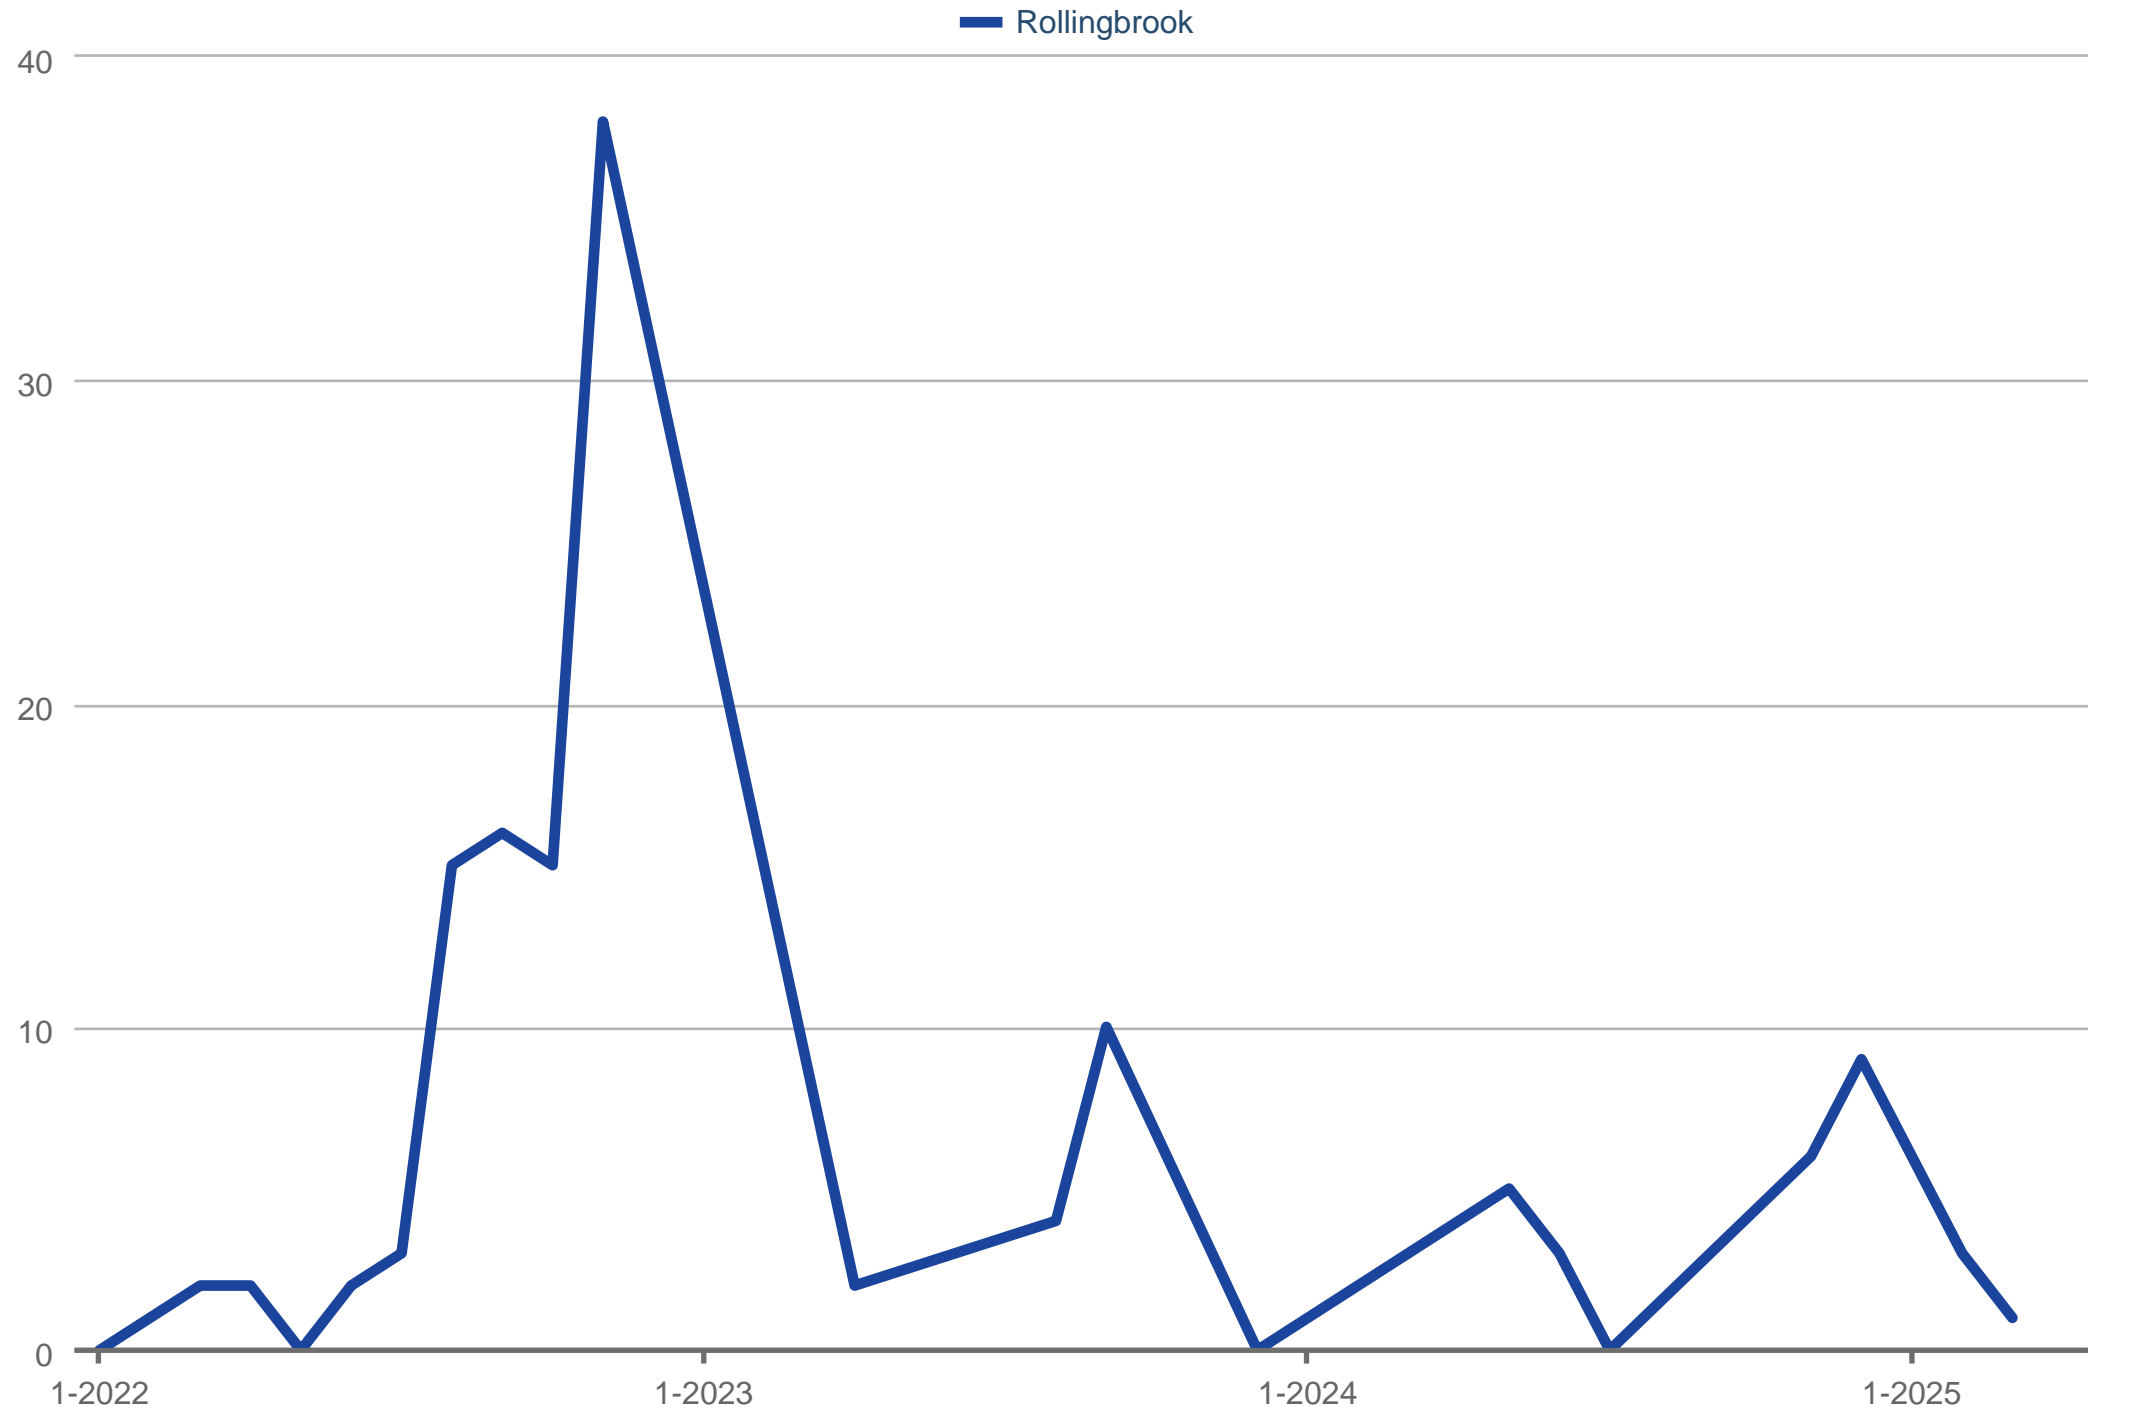

Average Days on Market

Each data point is one month of activity. Data is from May 17, 2025.

All data from RMLS Alliance. InfoSparks © 2025 ShowingTime Plus, LLC.