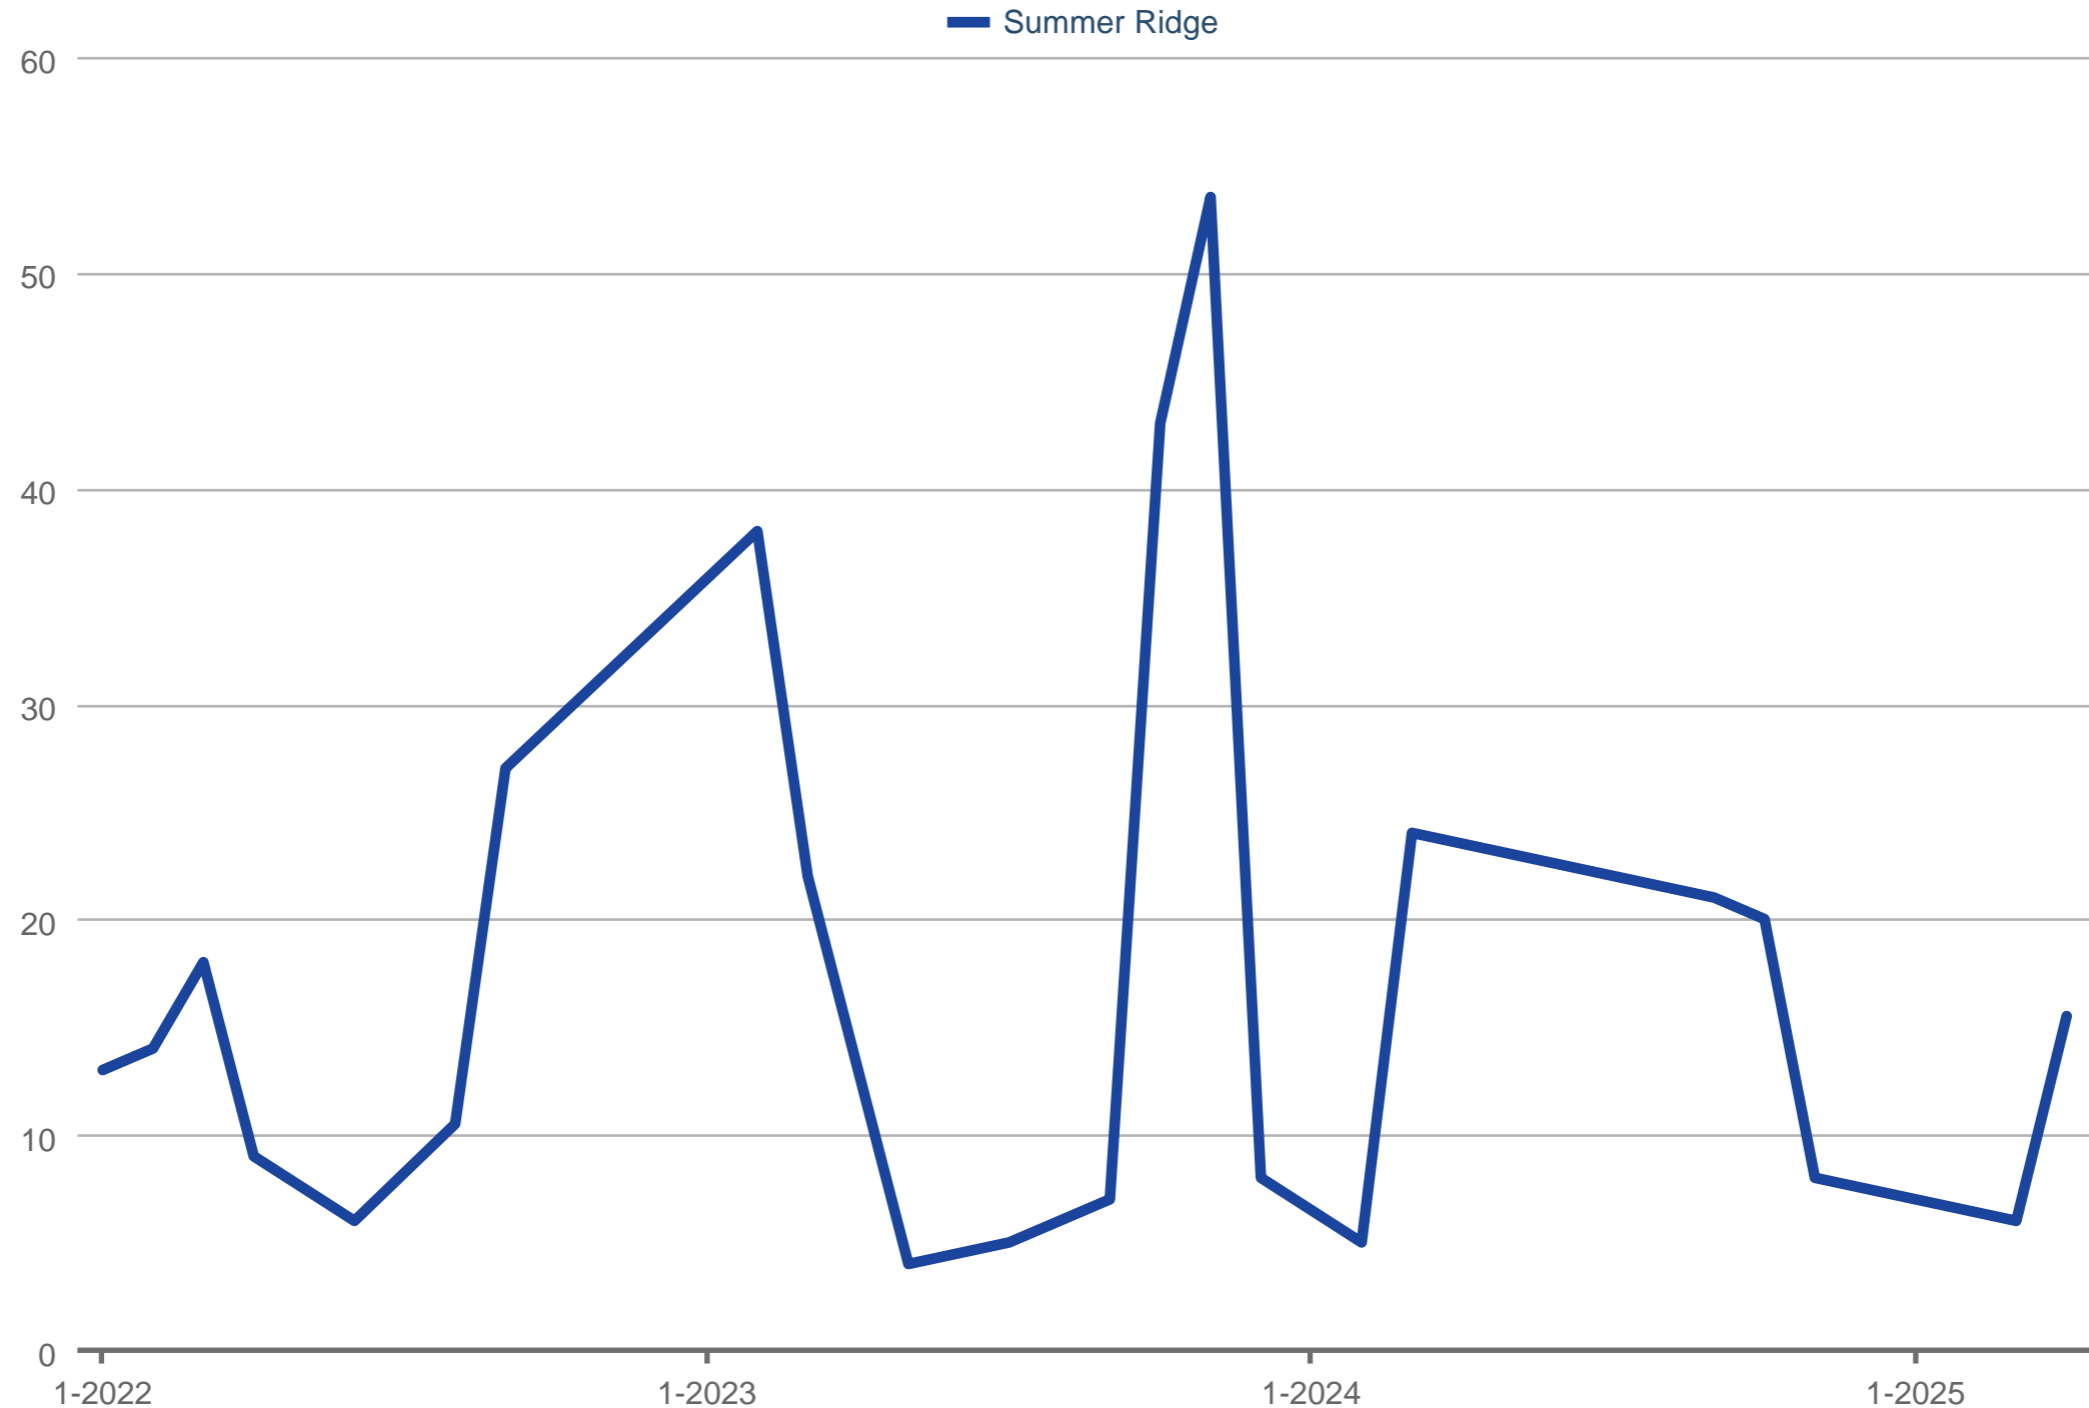

### Average Showings to Pending

Summer Ridge

Each data point is one month of activity. Data is from May 17, 2025.