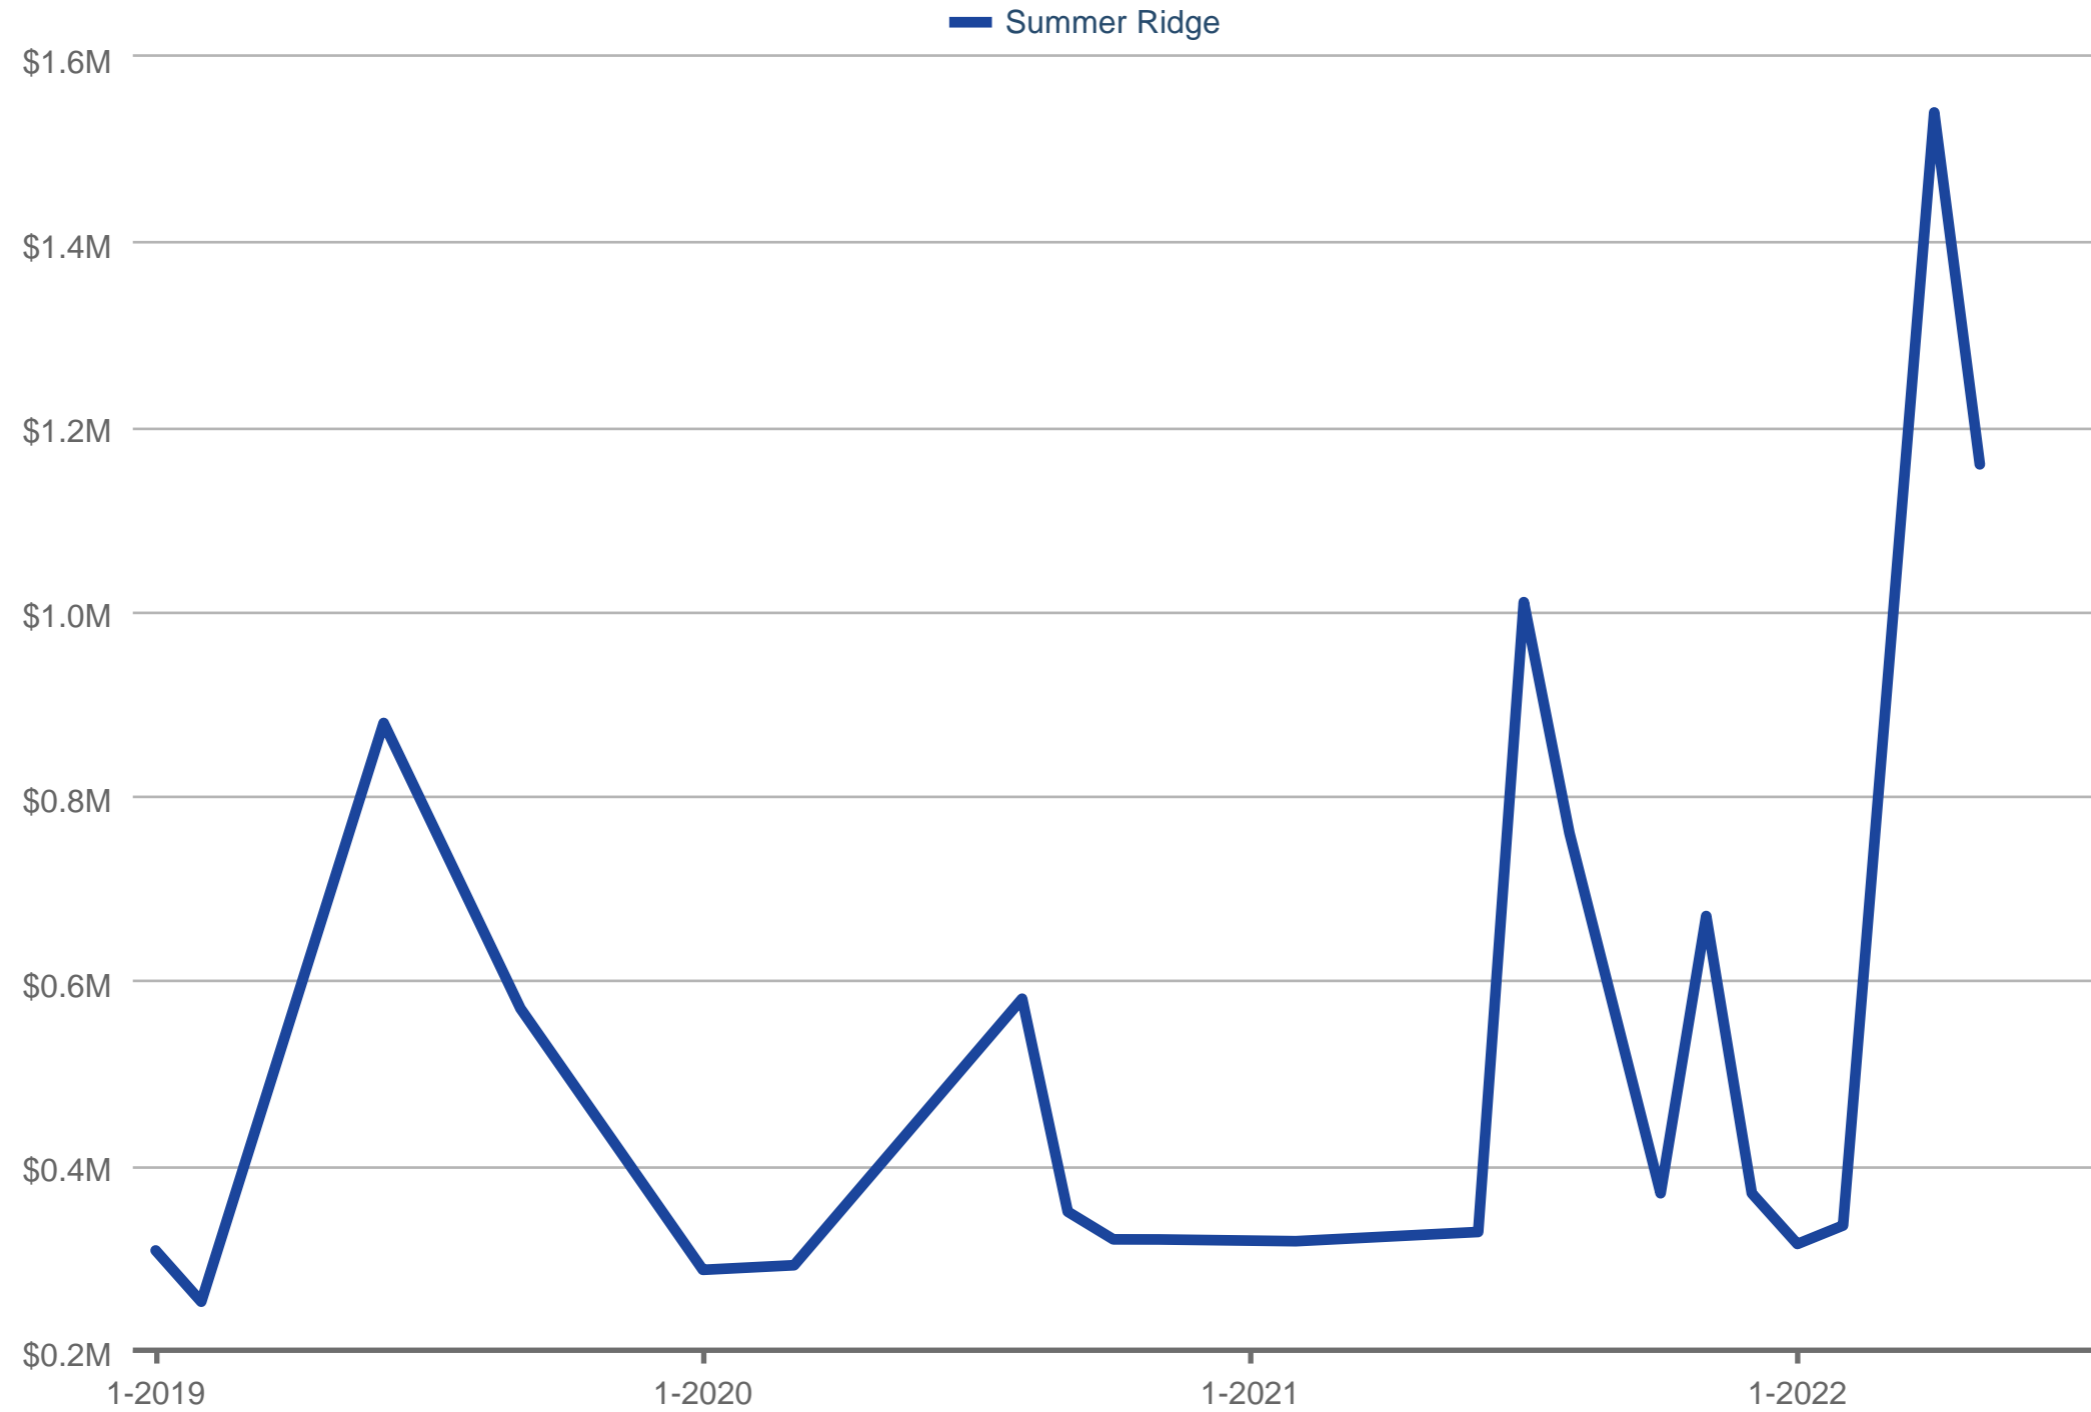

### Dollar Volume of Closed Sales

Summer Ridge

Each data point is one month of activity. Data is from August 8, 2022.