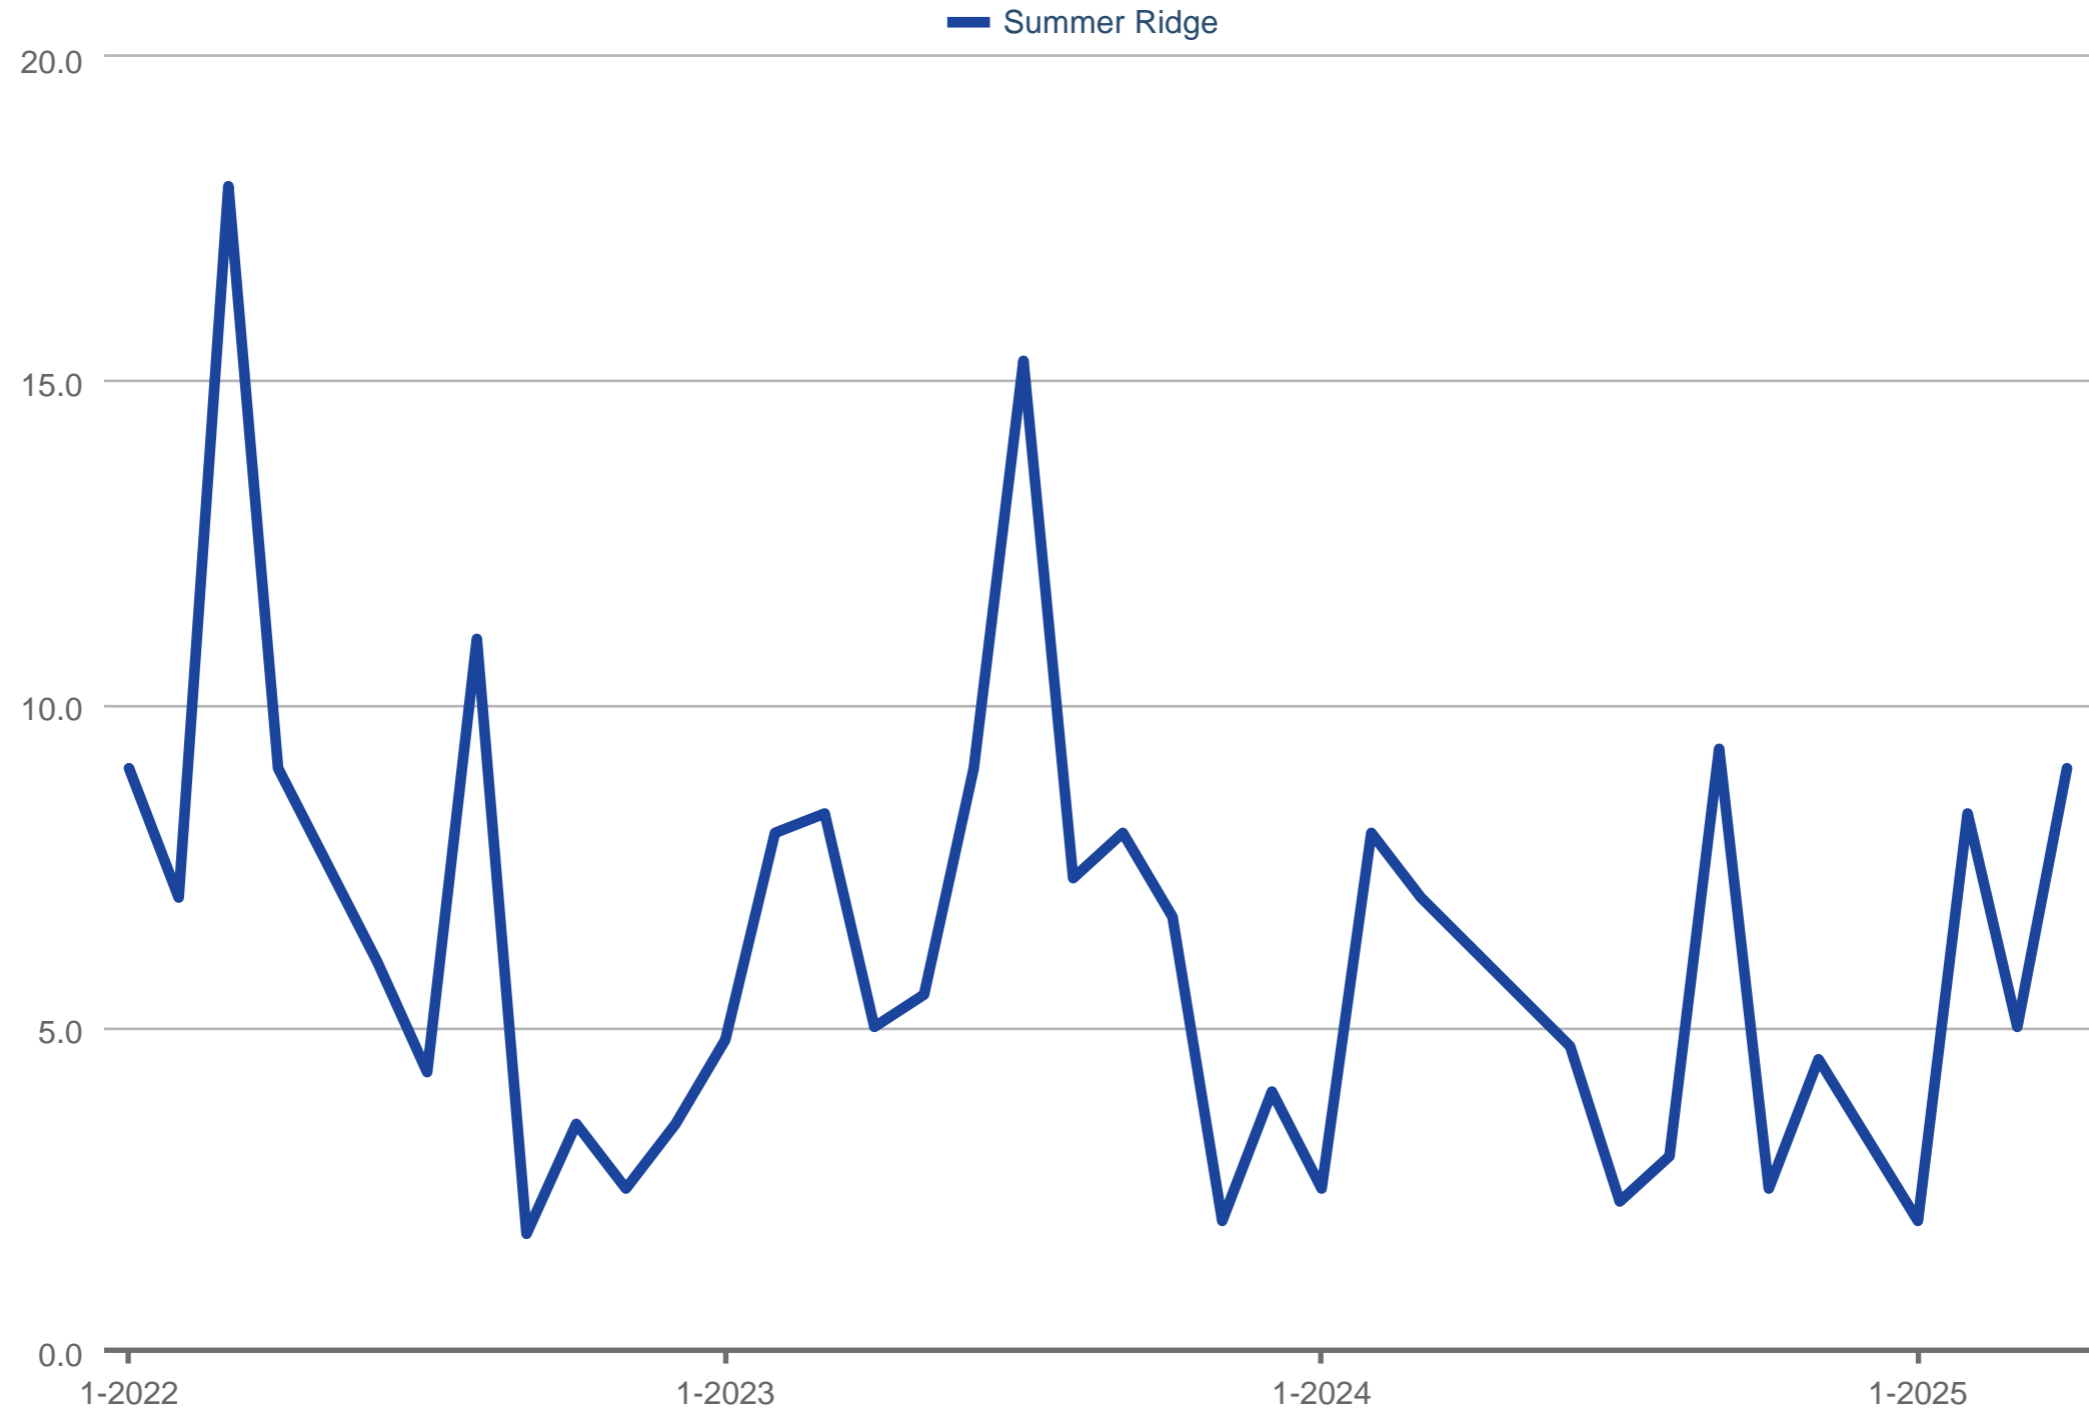

Showings Per Listing

Summer Ridge

Each data point is one month of activity. Data is from May 17, 2025.