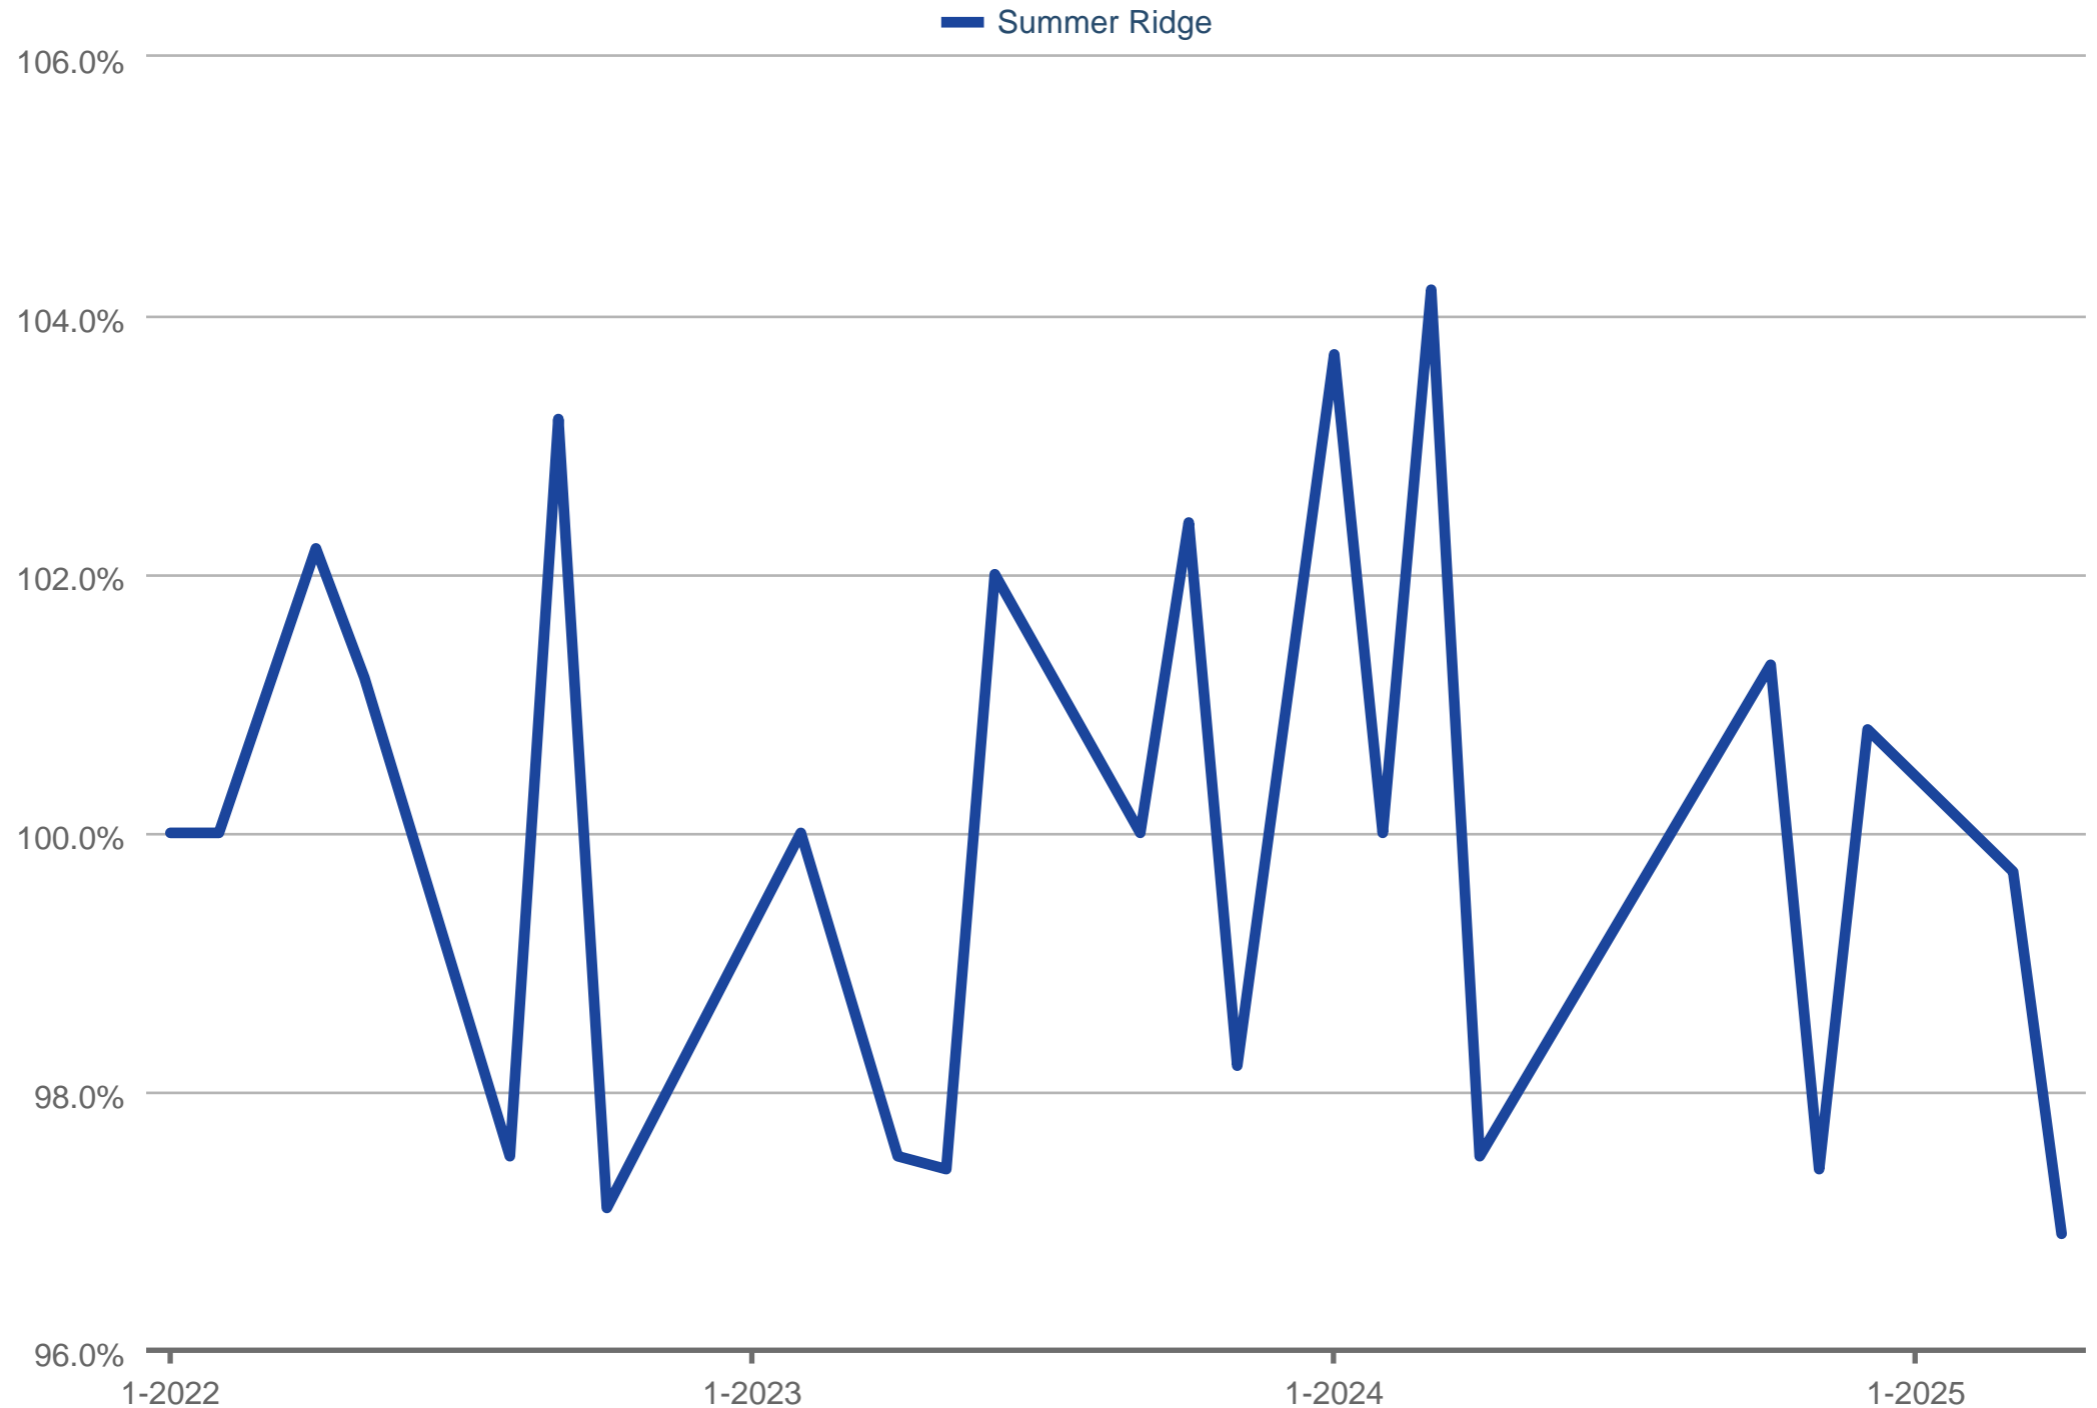

Average Percent of Last List Price

Each data point is one month of activity. Data is from May 17, 2025.