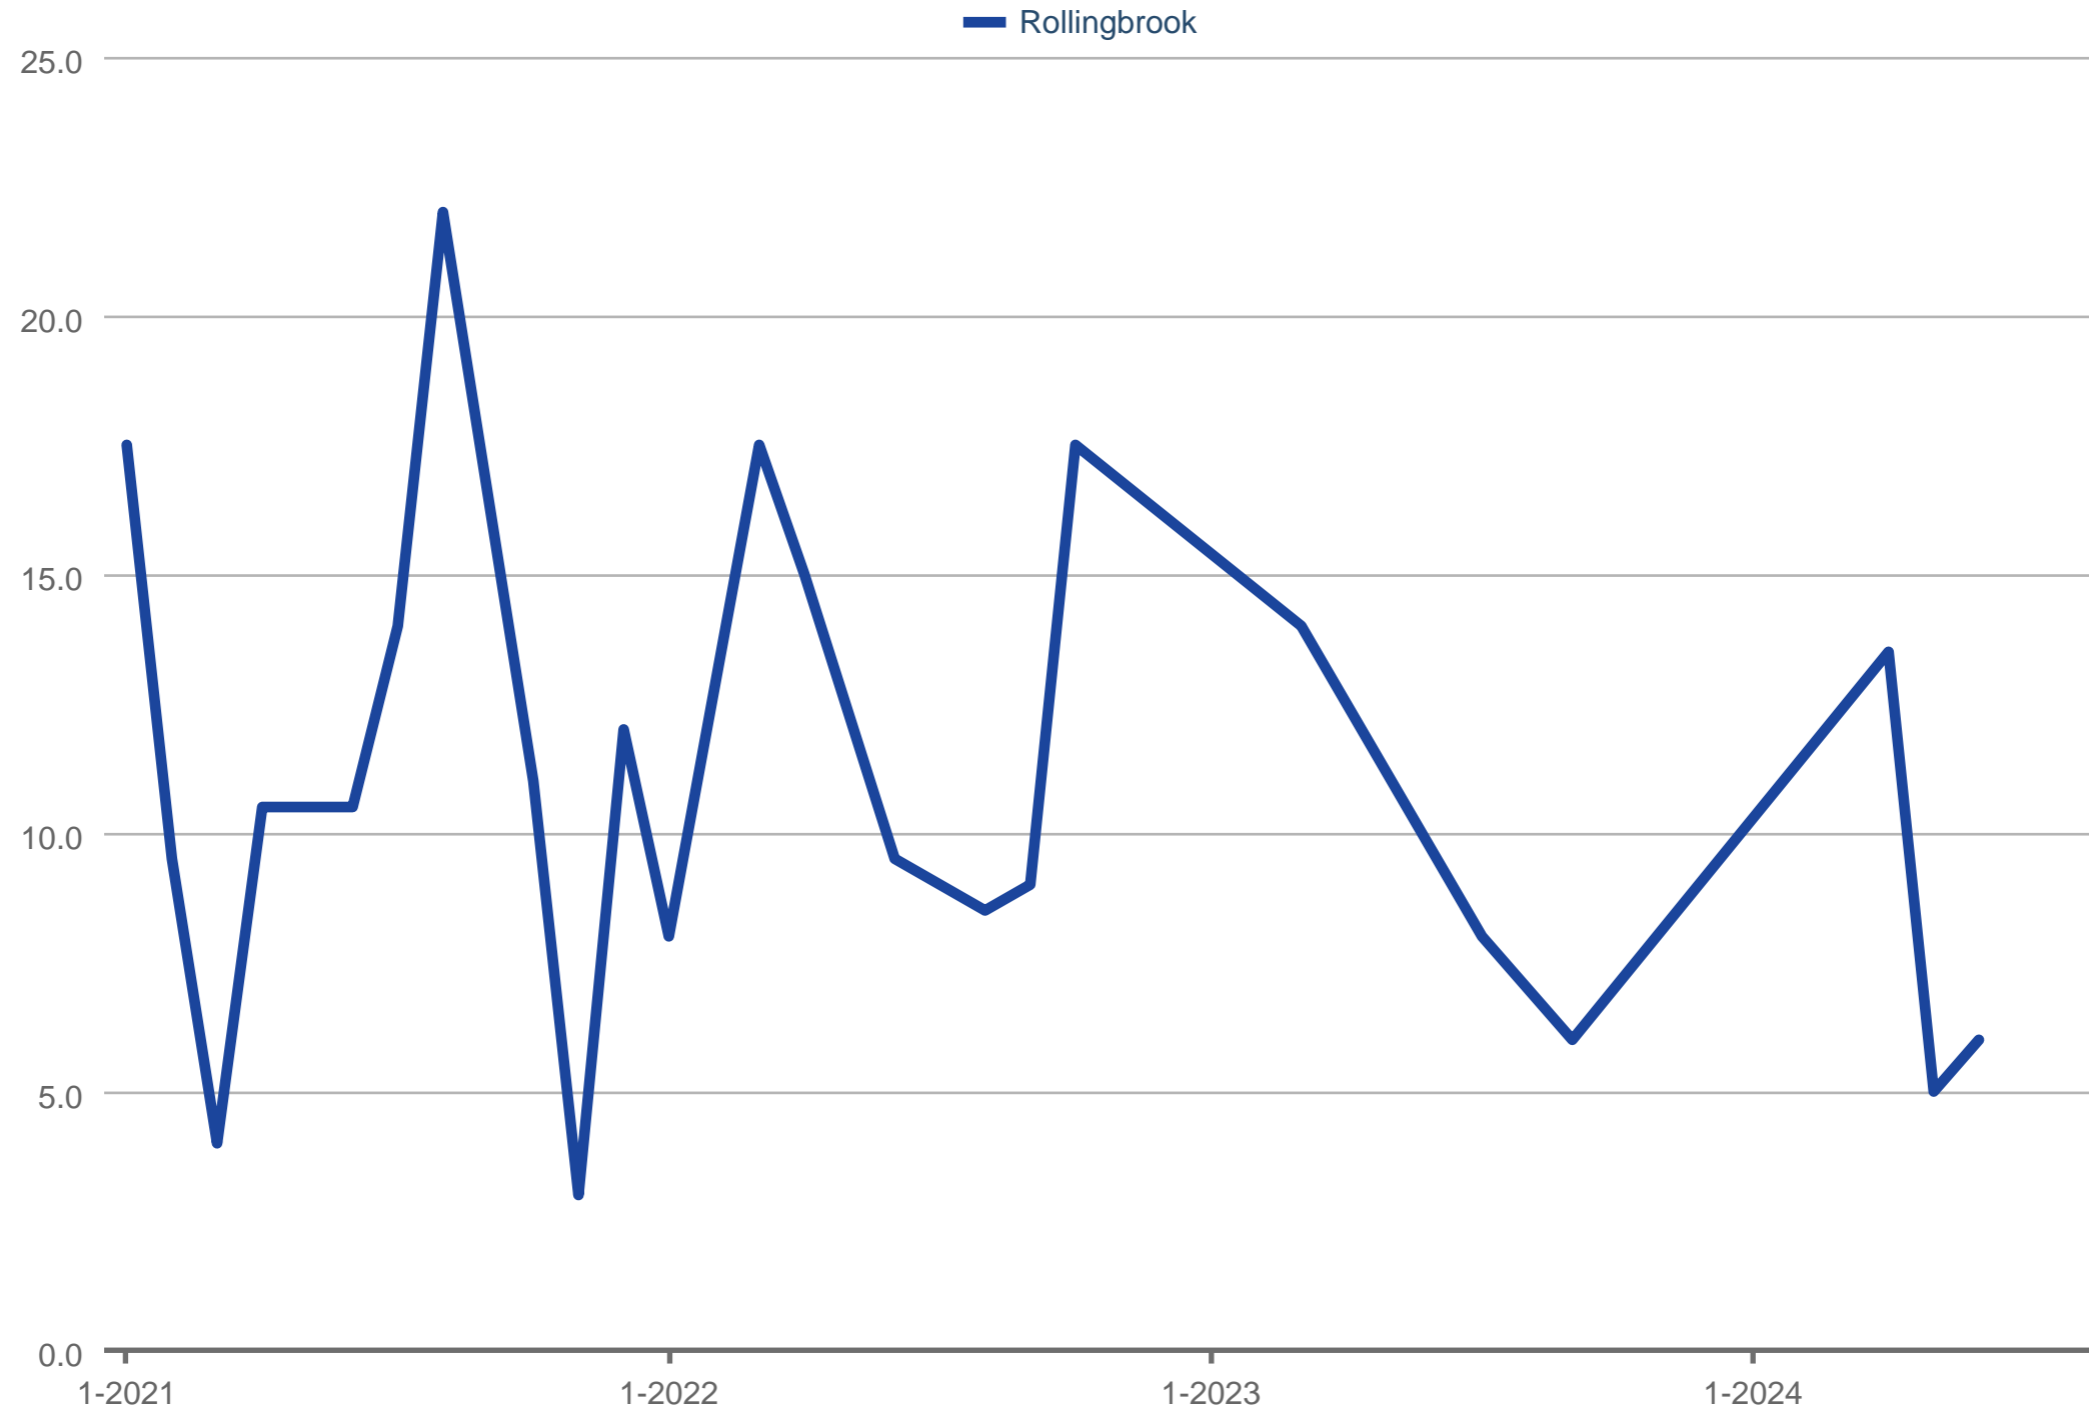

### Average Showings to Pending

Rollingbrook

Each data point is one month of activity. Data is from September 3, 2024.