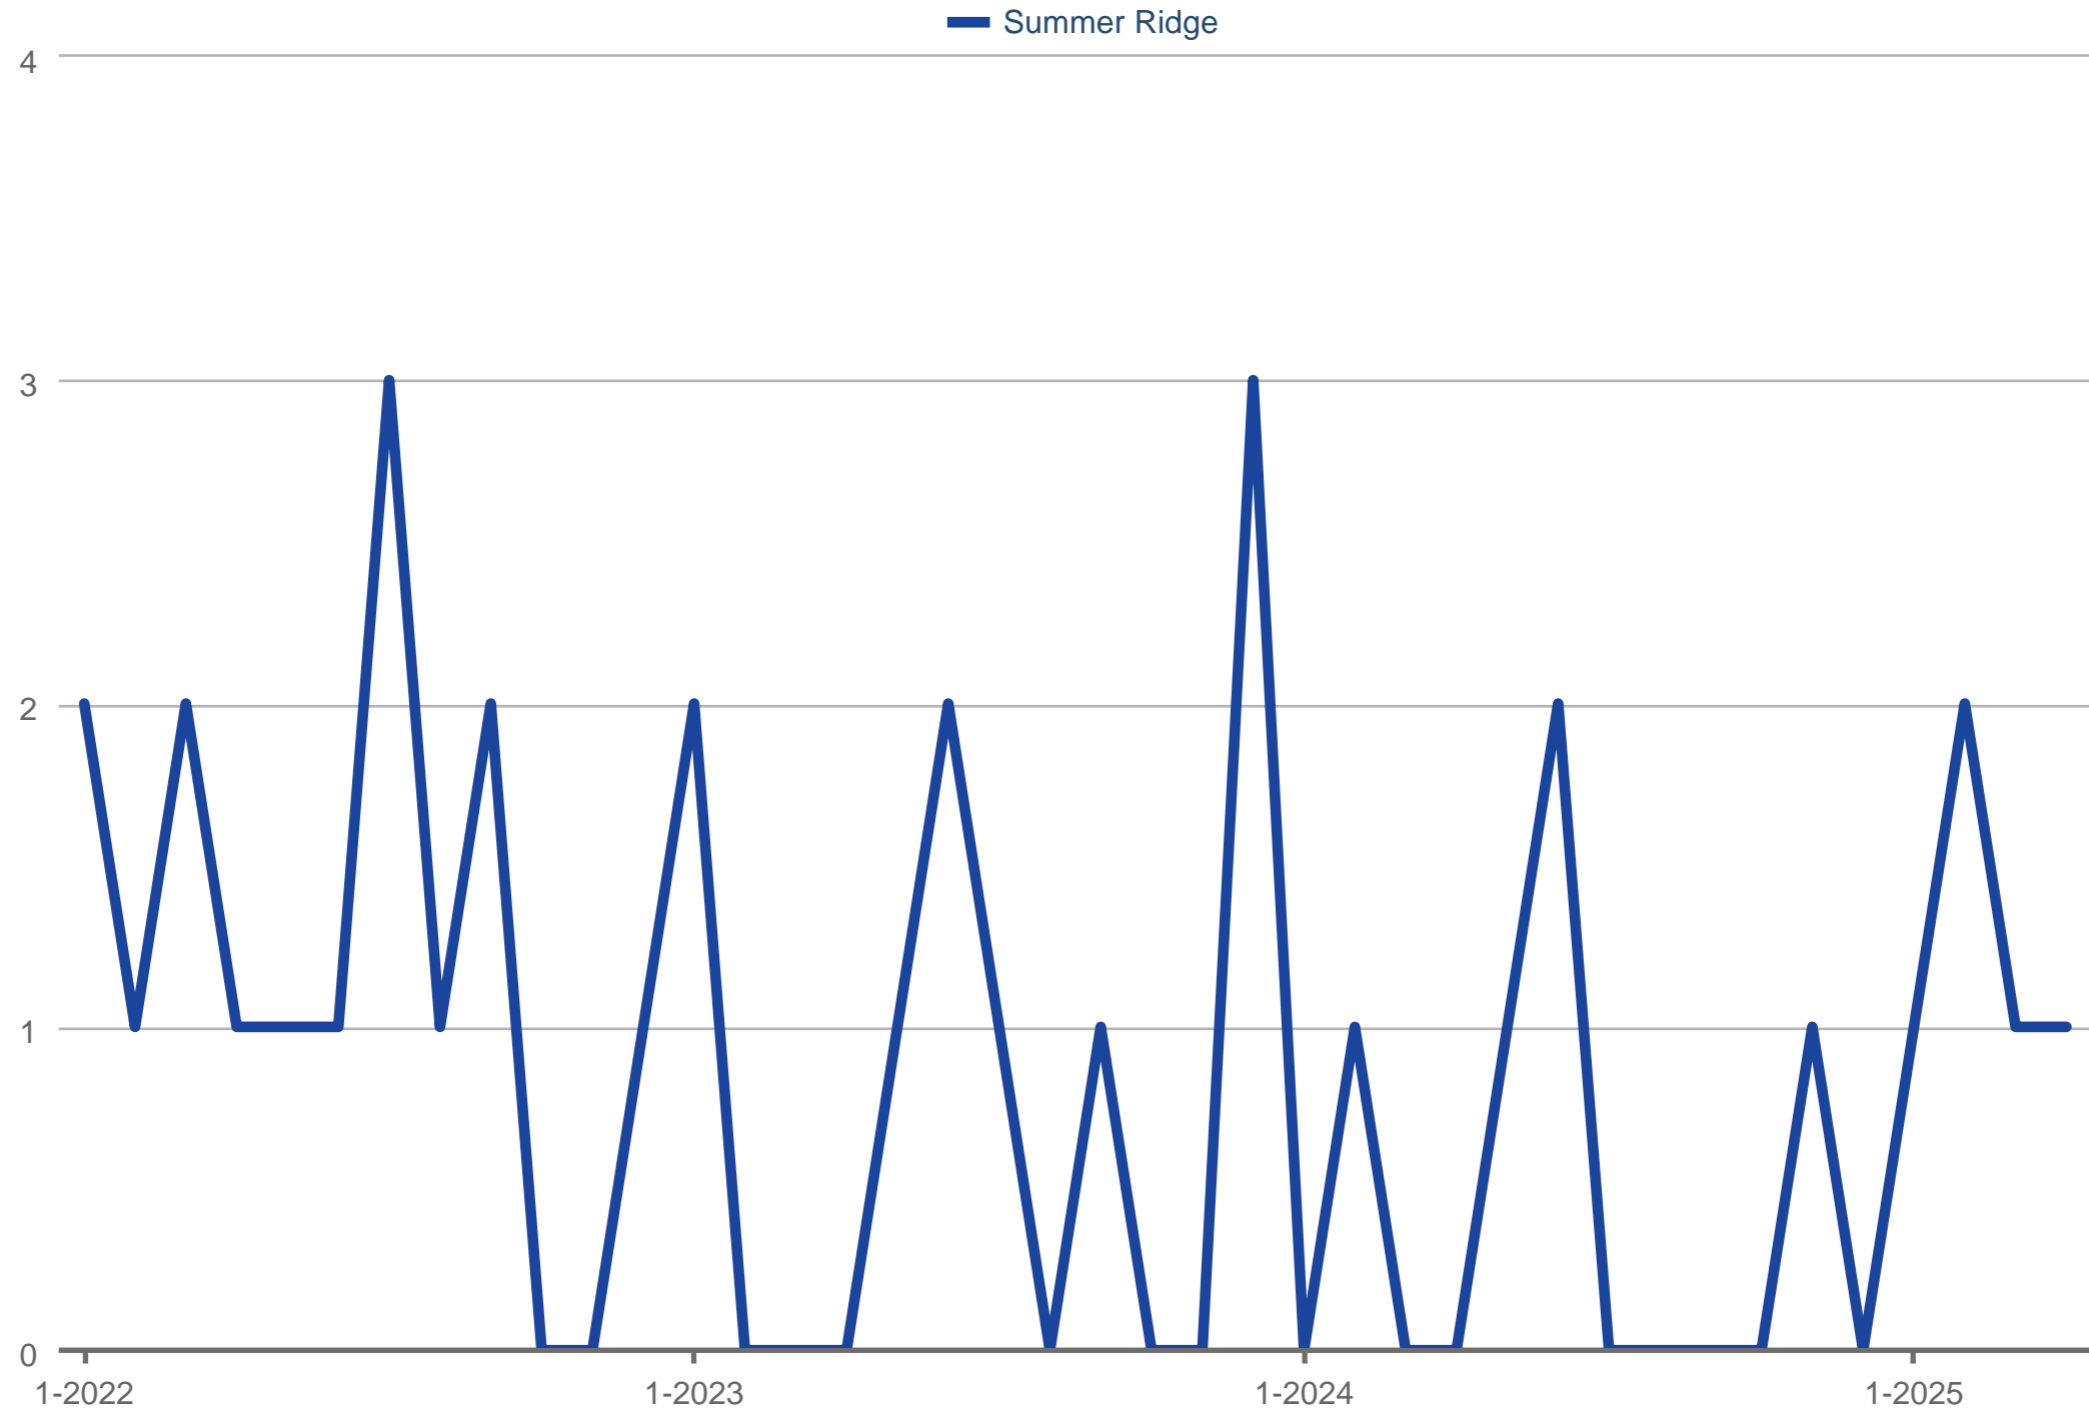

New Listings

Summer Ridge

Each data point is one month of activity. Data is from May 17, 2025.