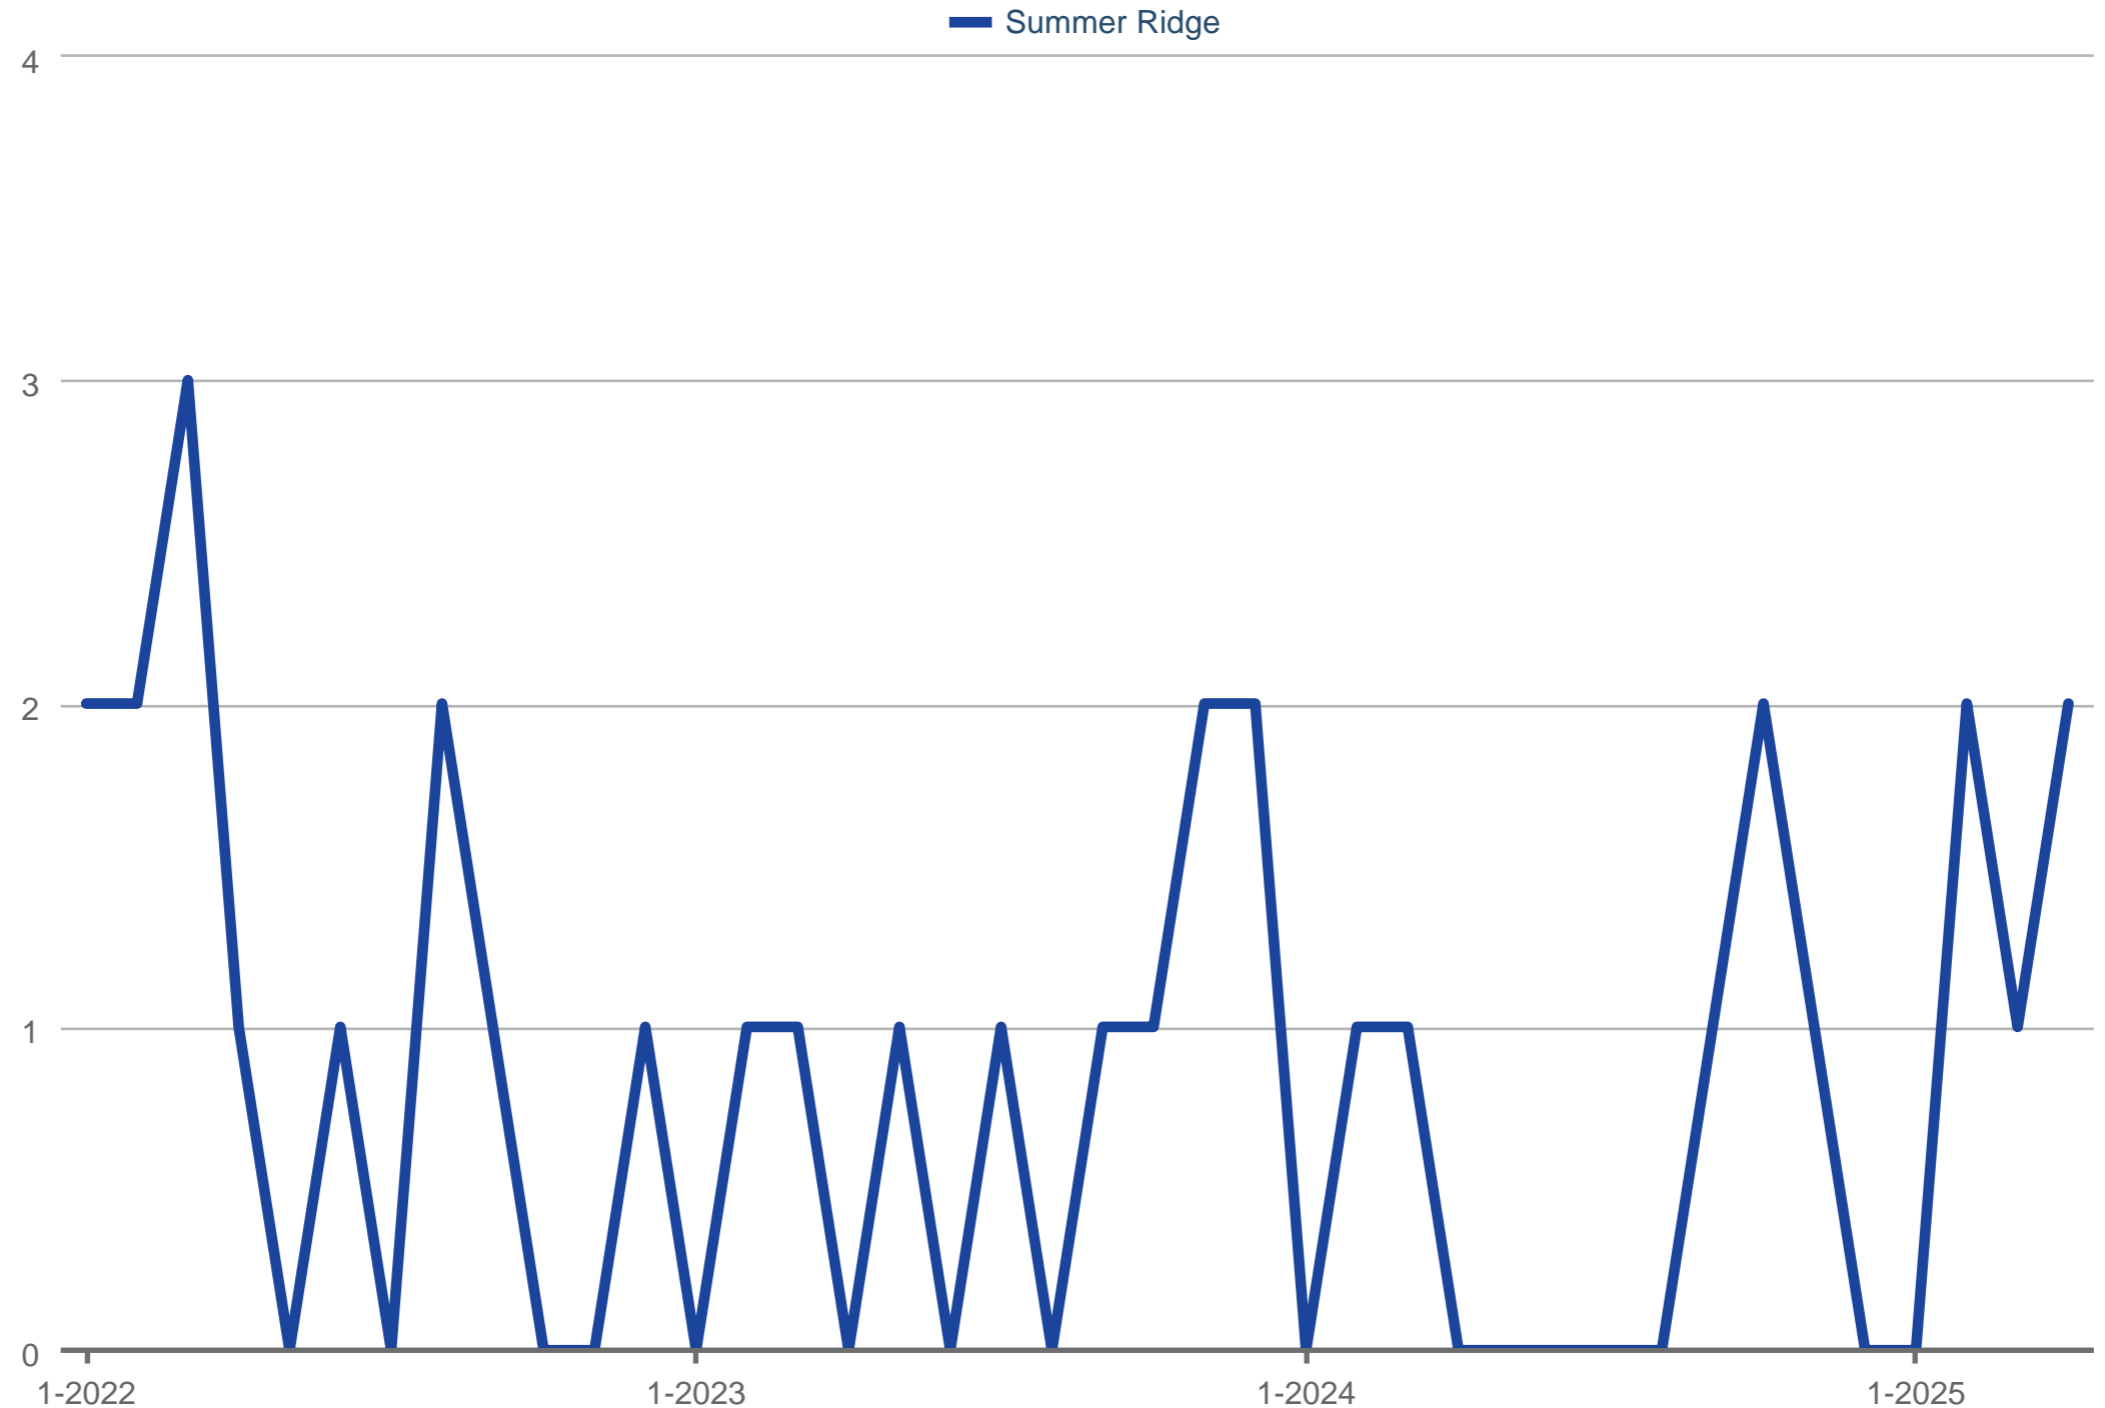

### Pending Sales

Summer Ridge

Each data point is one month of activity. Data is from May 17, 2025.