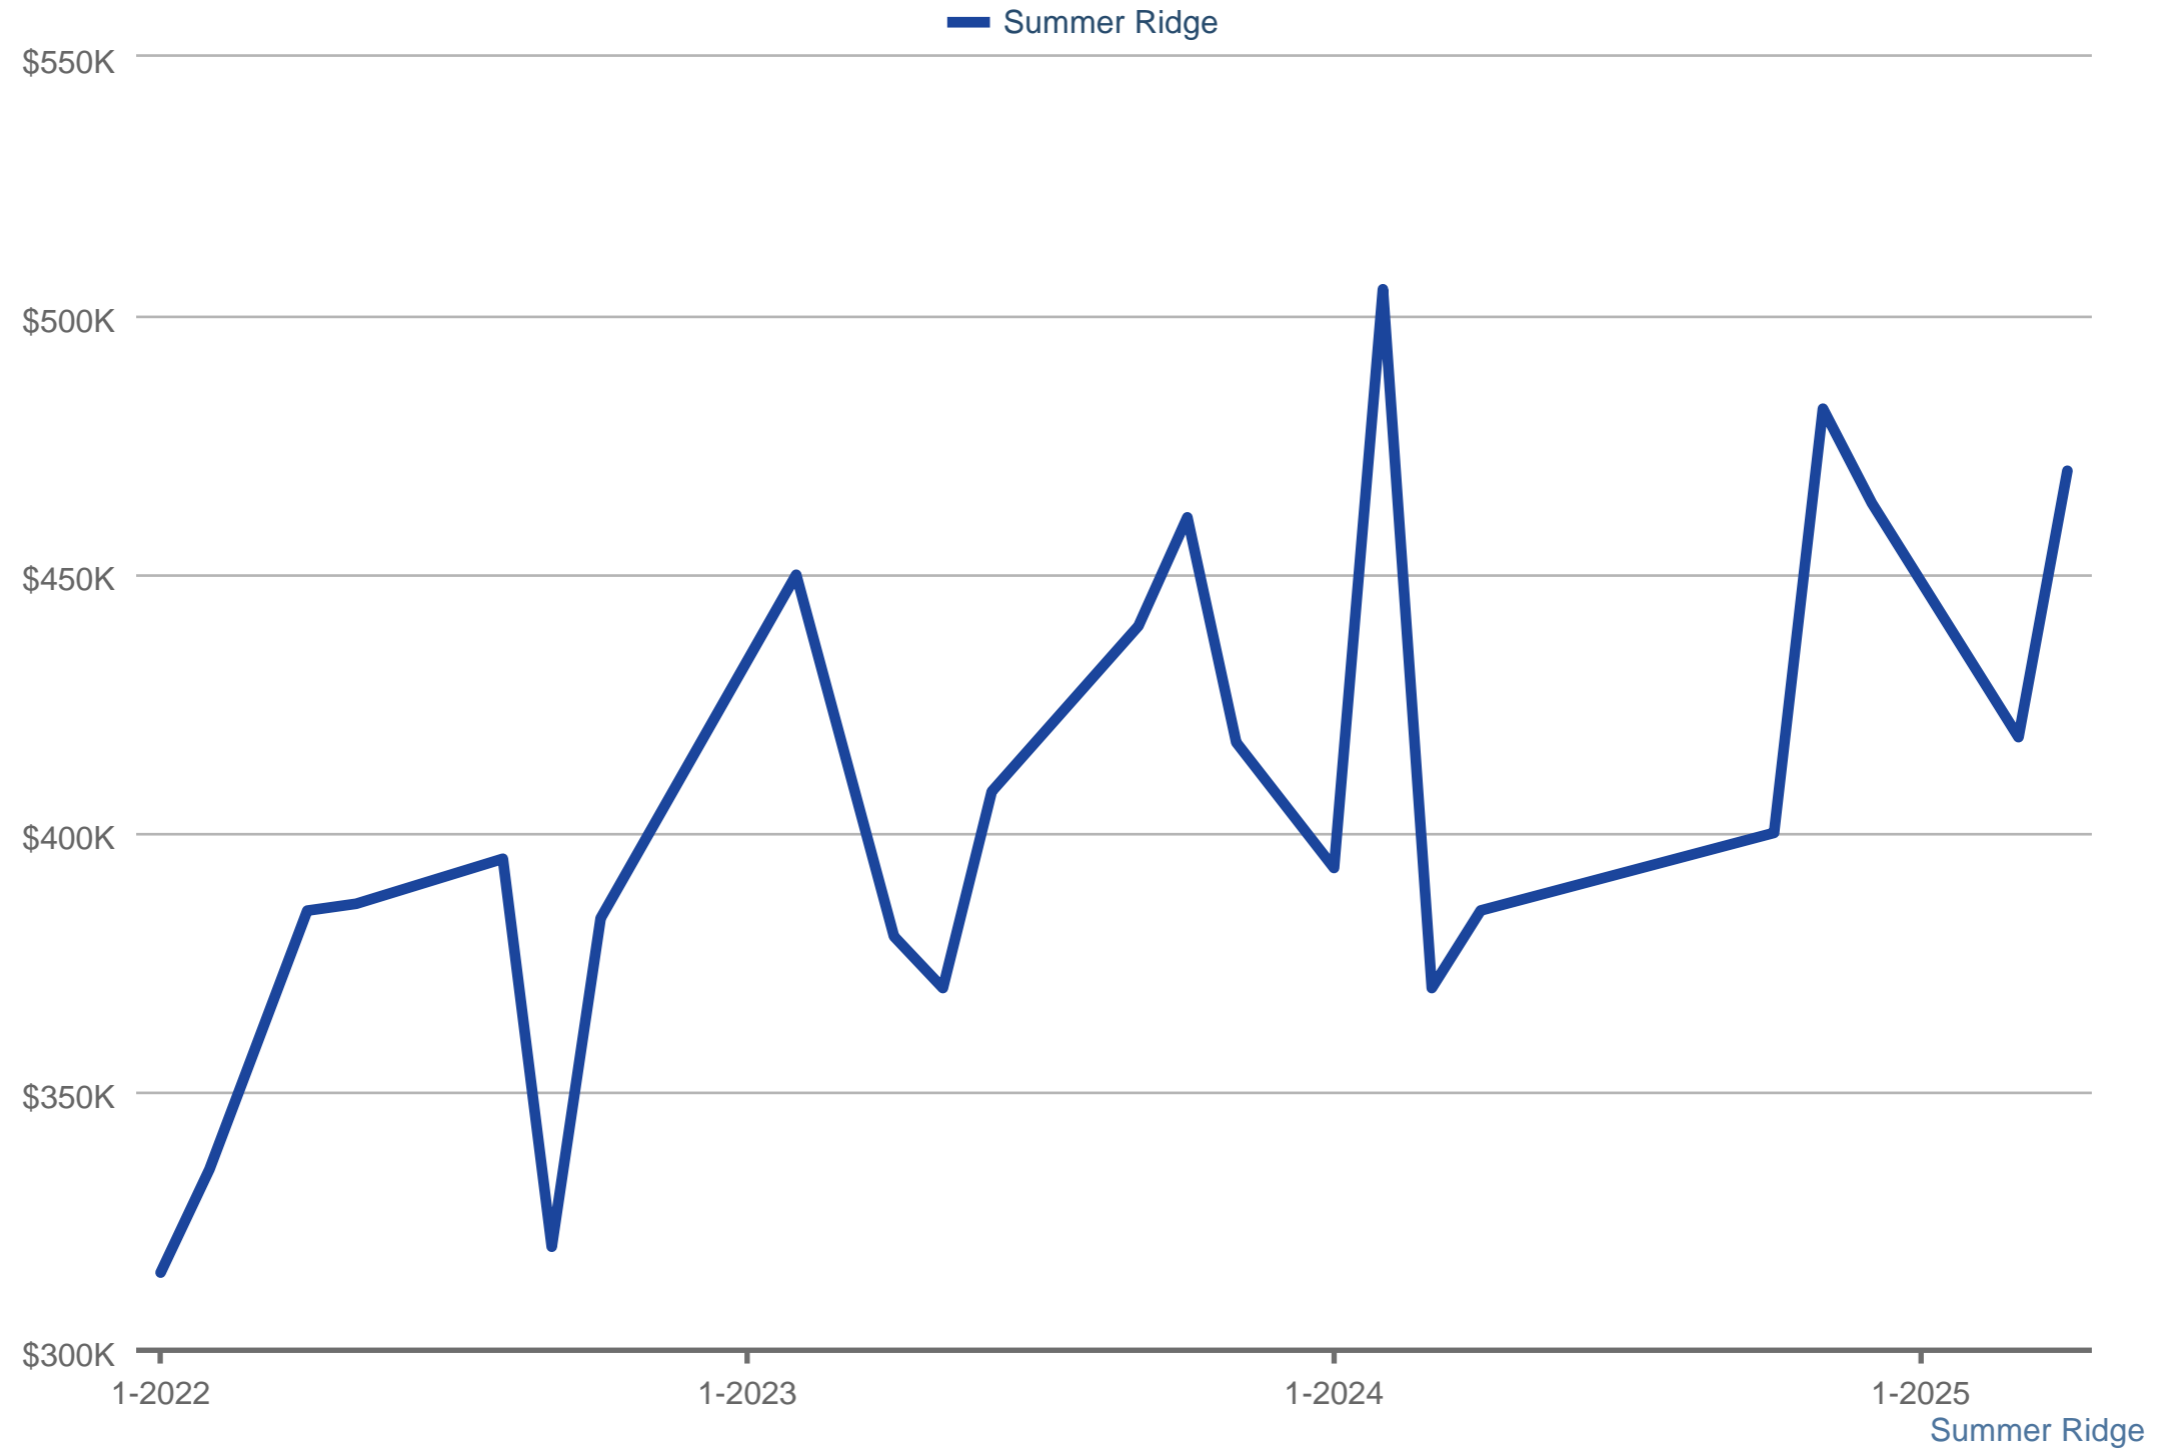

Average Sales Price

Each data point is one month of activity. Data is from May 17, 2025.