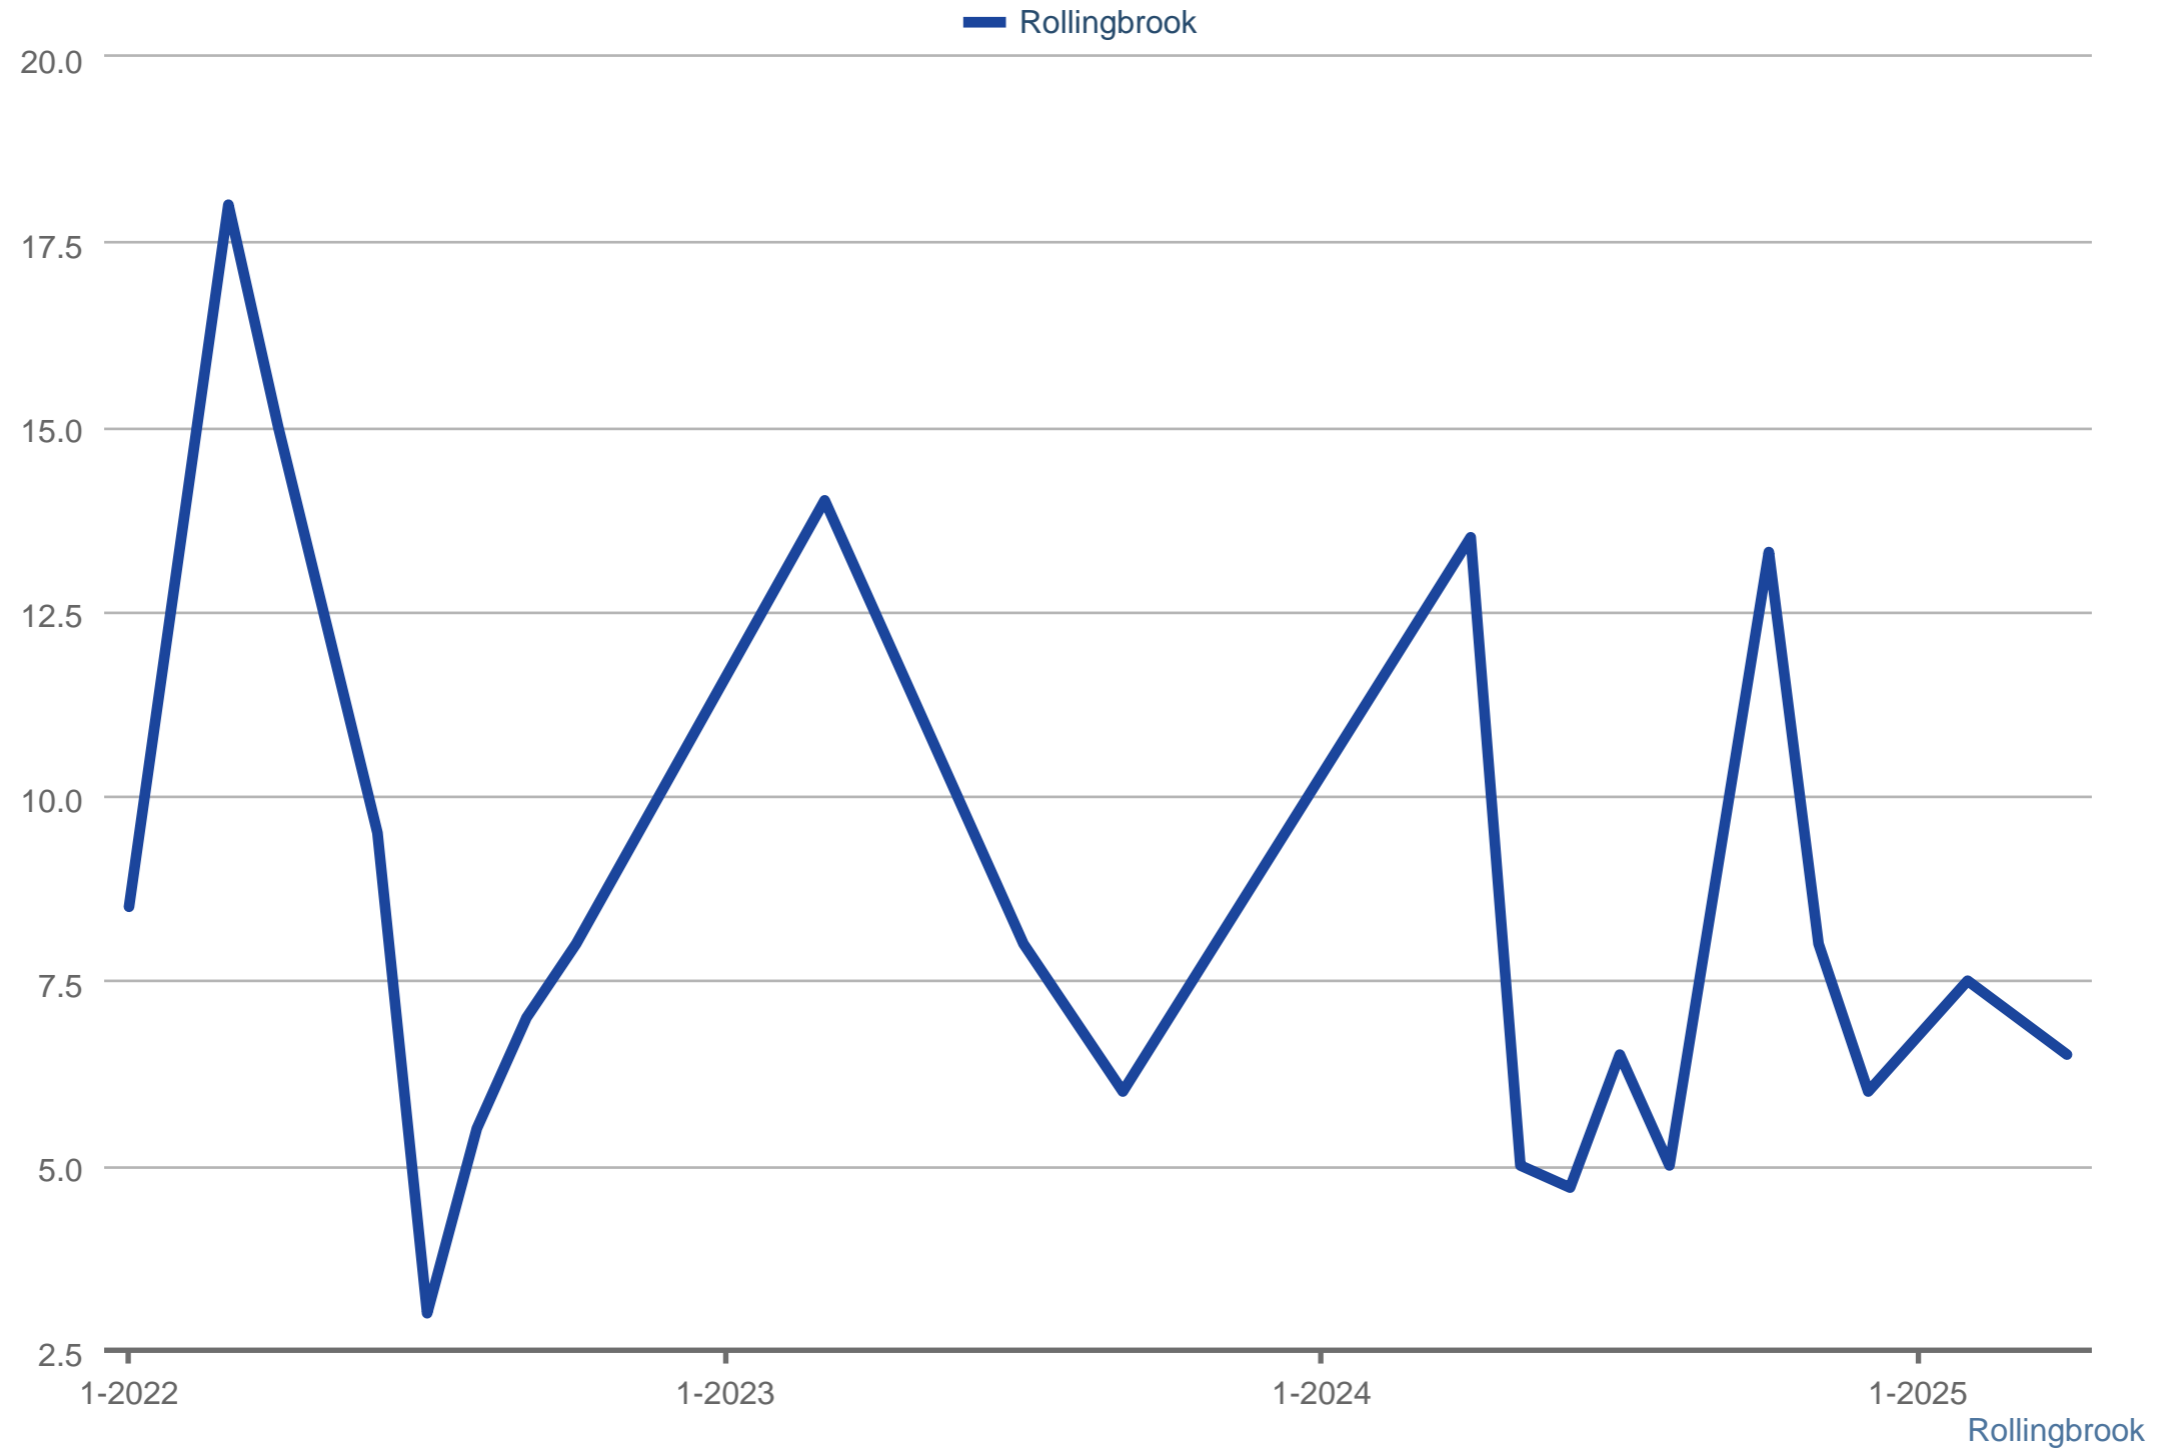

Showings Per Listing

Each data point is one month of activity. Data is from May 17, 2025.