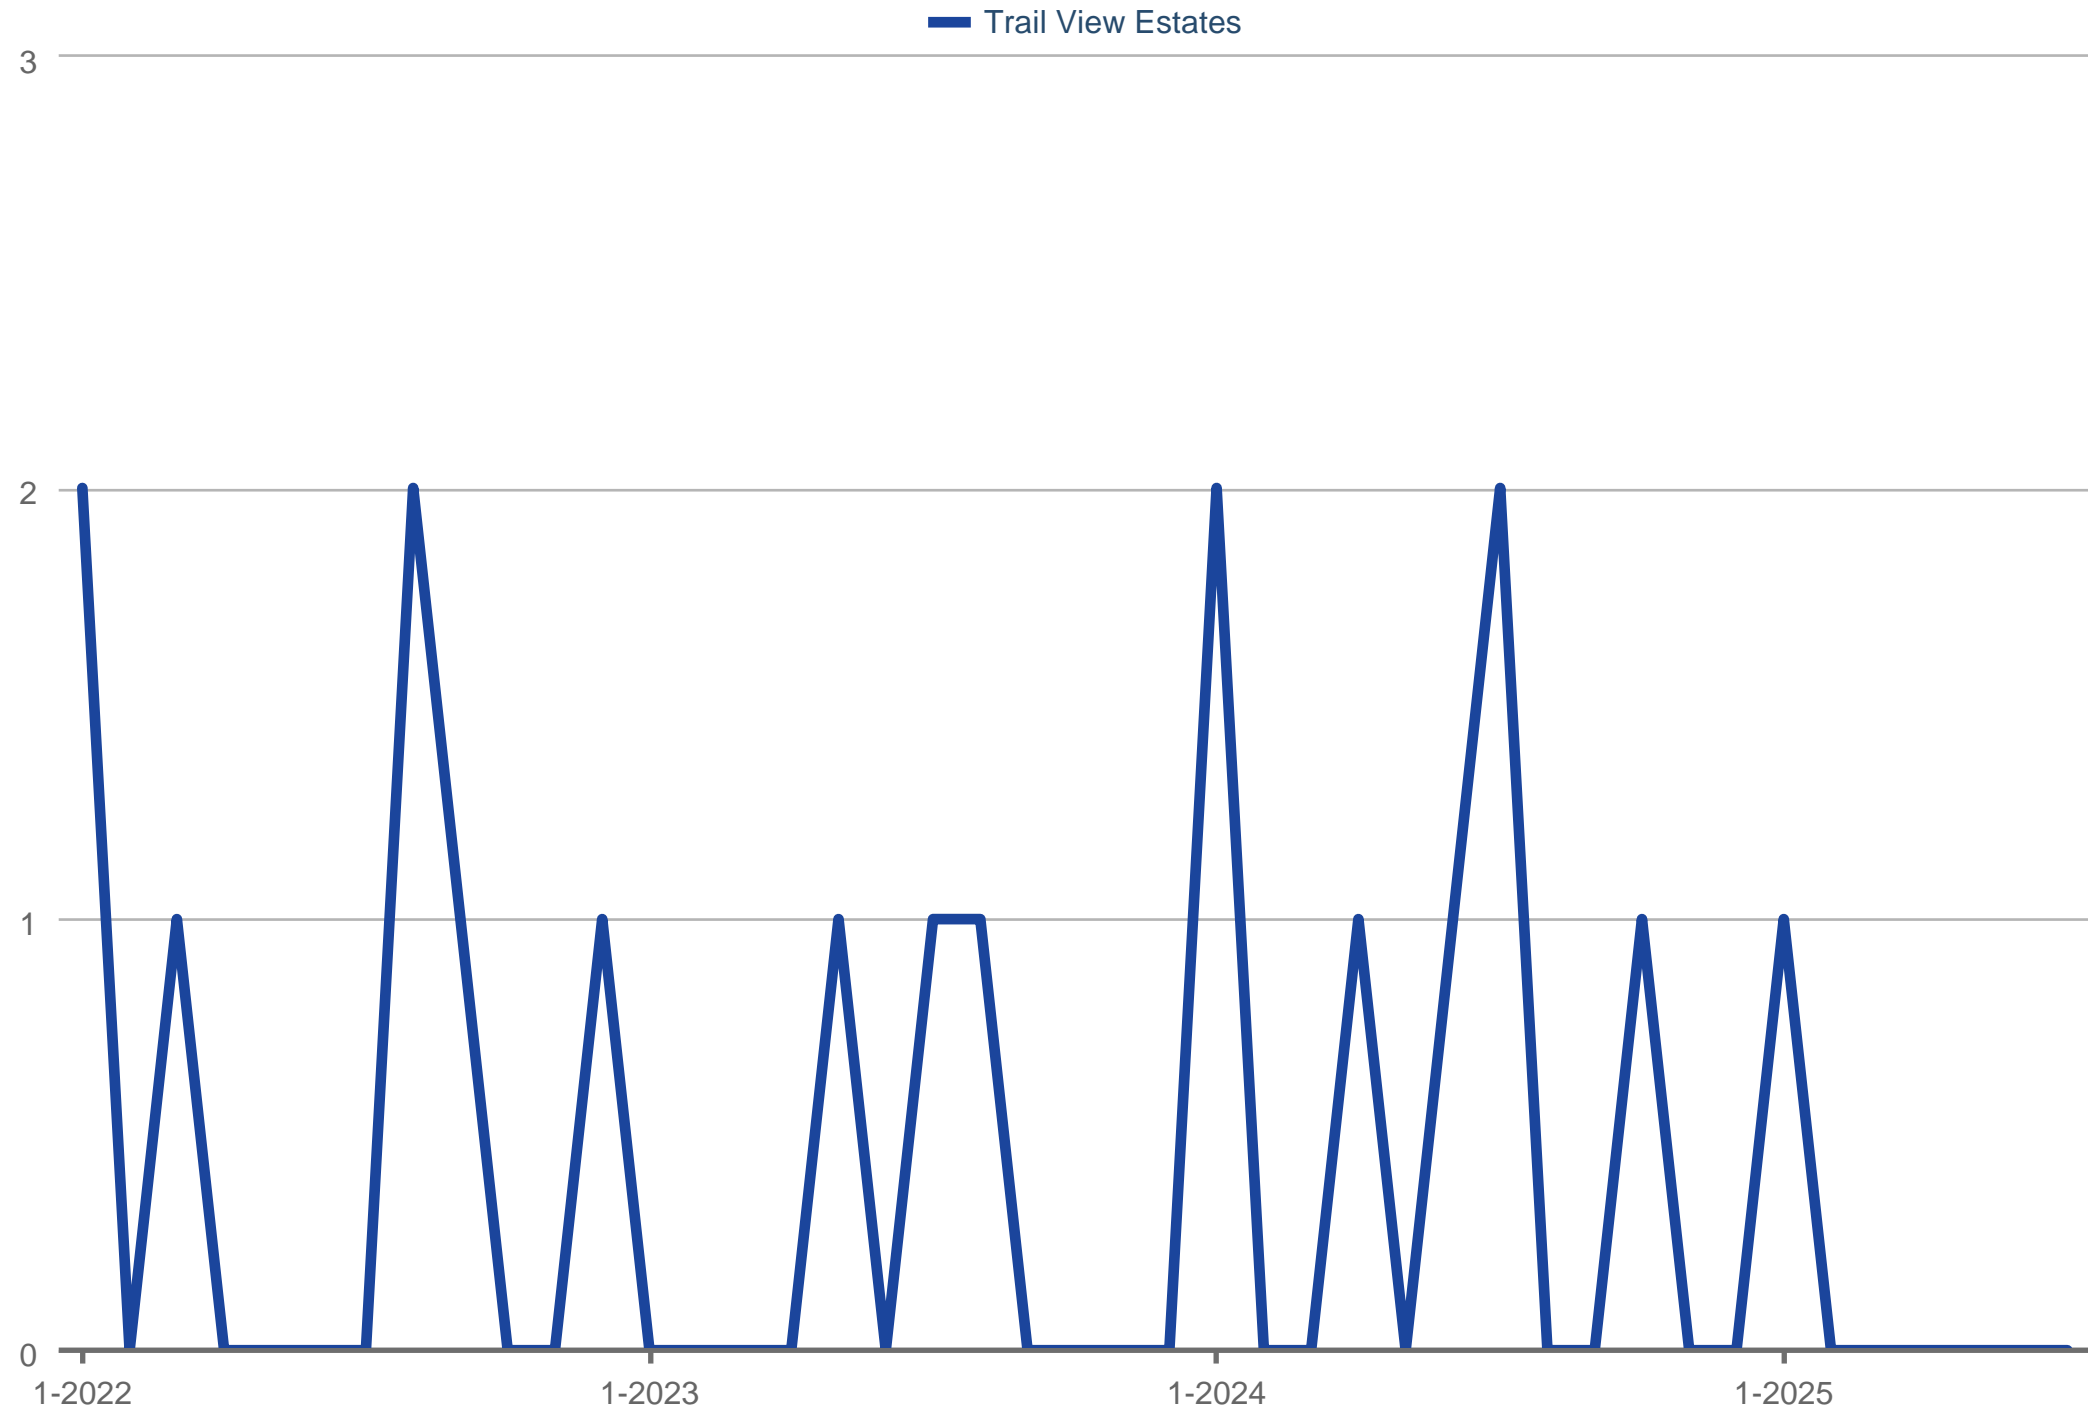

Closed Sales

Trail View Estates

Each data point is one month of activity. Data is from August 22, 2025.