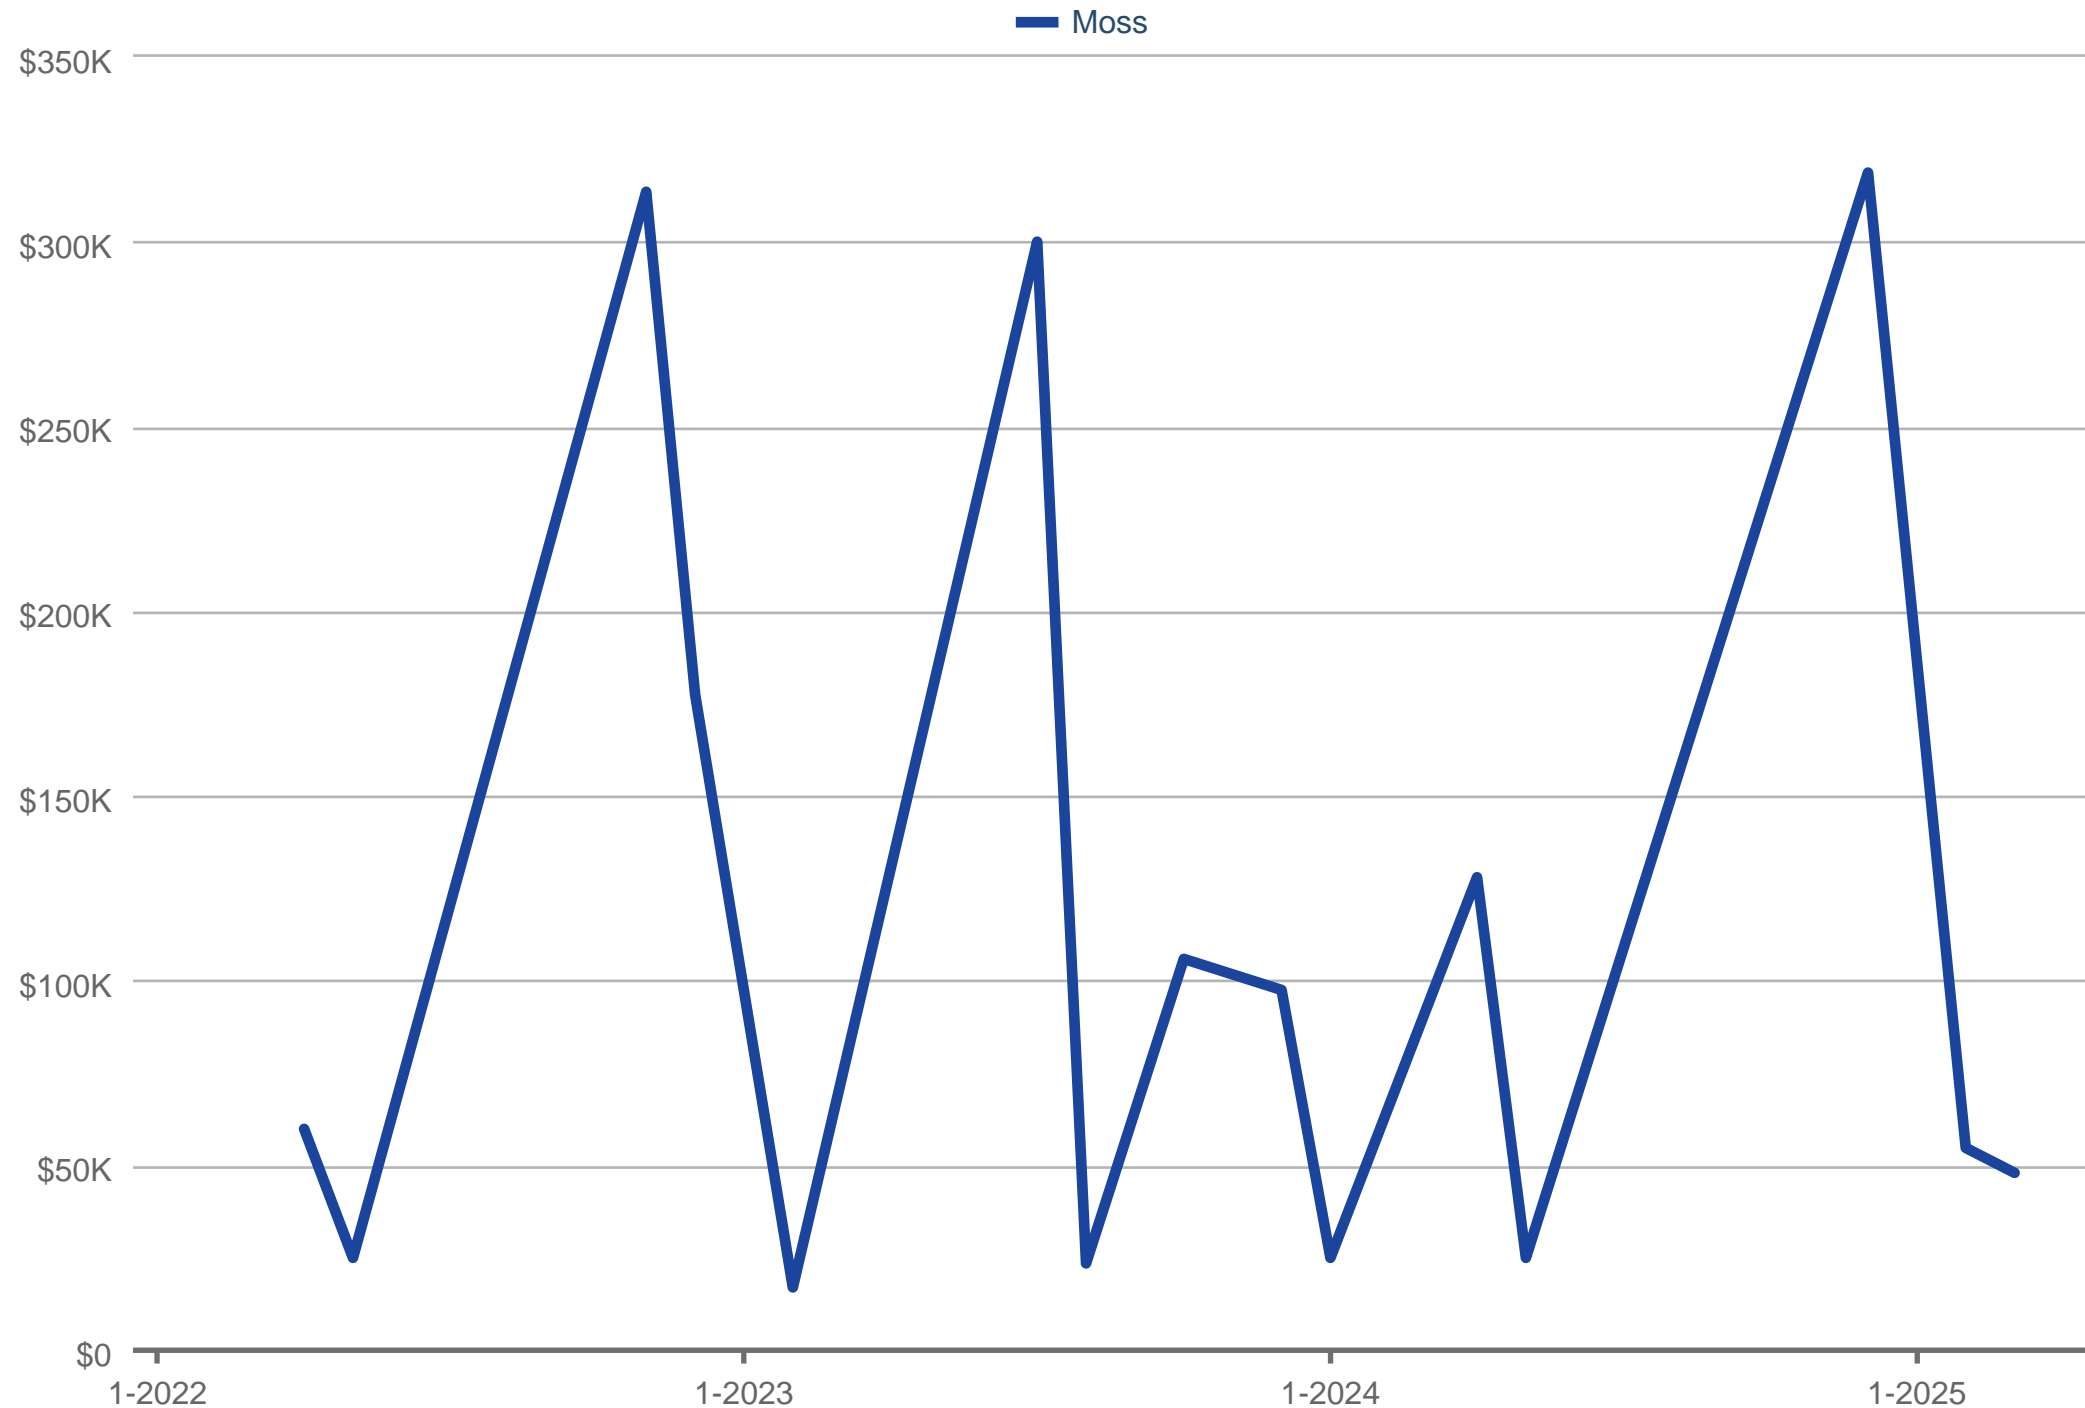

### Dollar Volume of Closed Sales

Moss

Each data point is one month of activity. Data is from May 17, 2025.