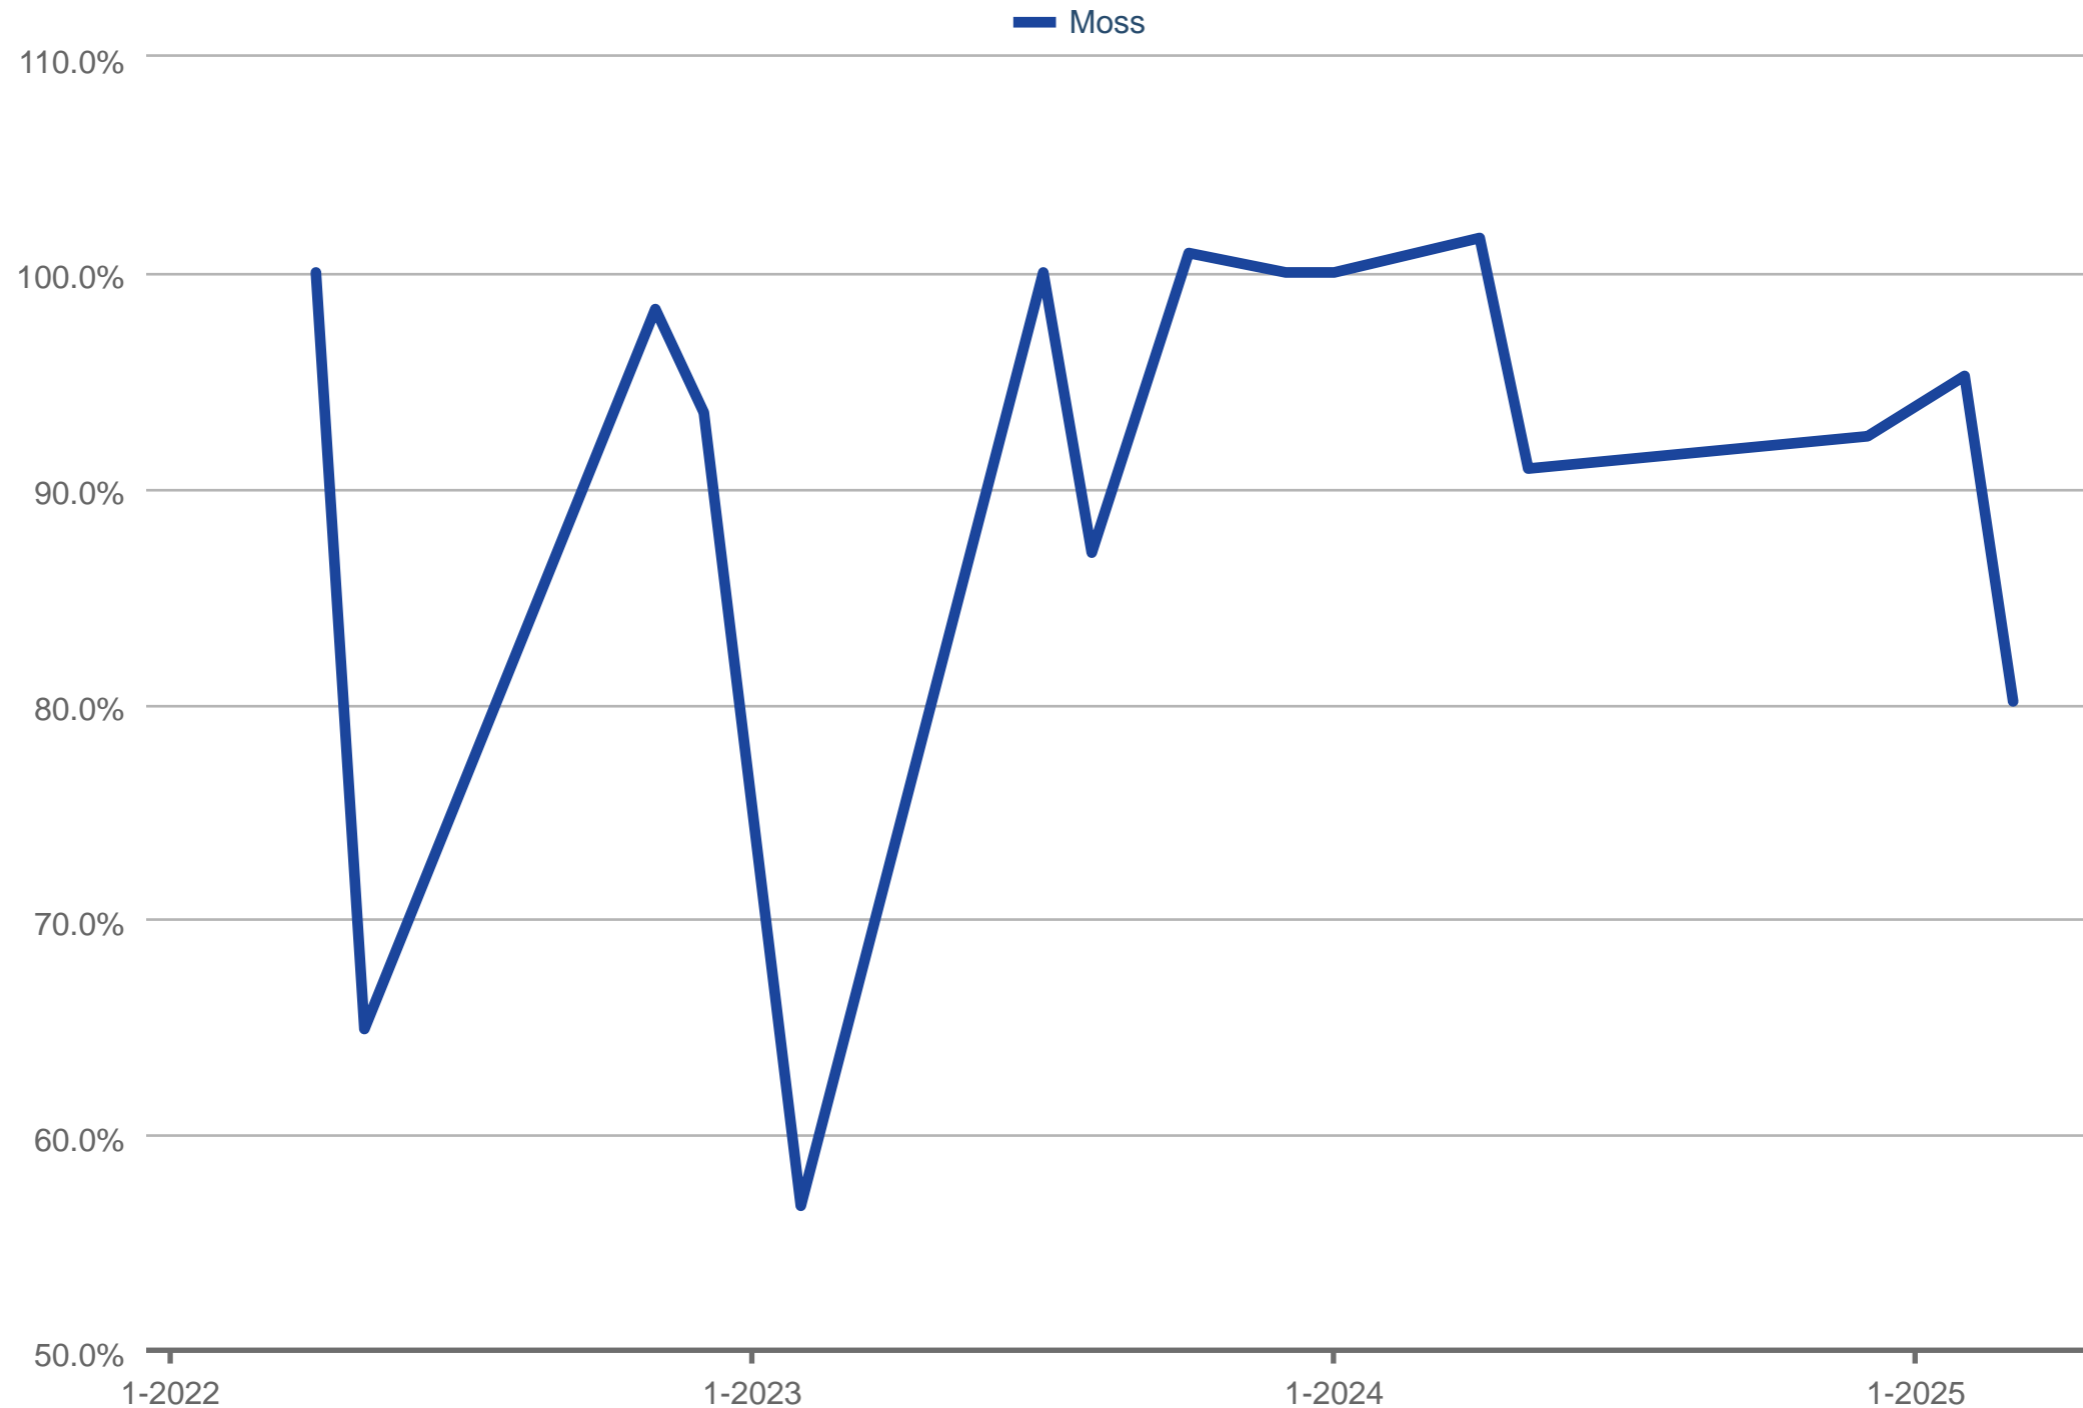

Average Percent of Last List Price

Each data point is one month of activity. Data is from May 17, 2025.