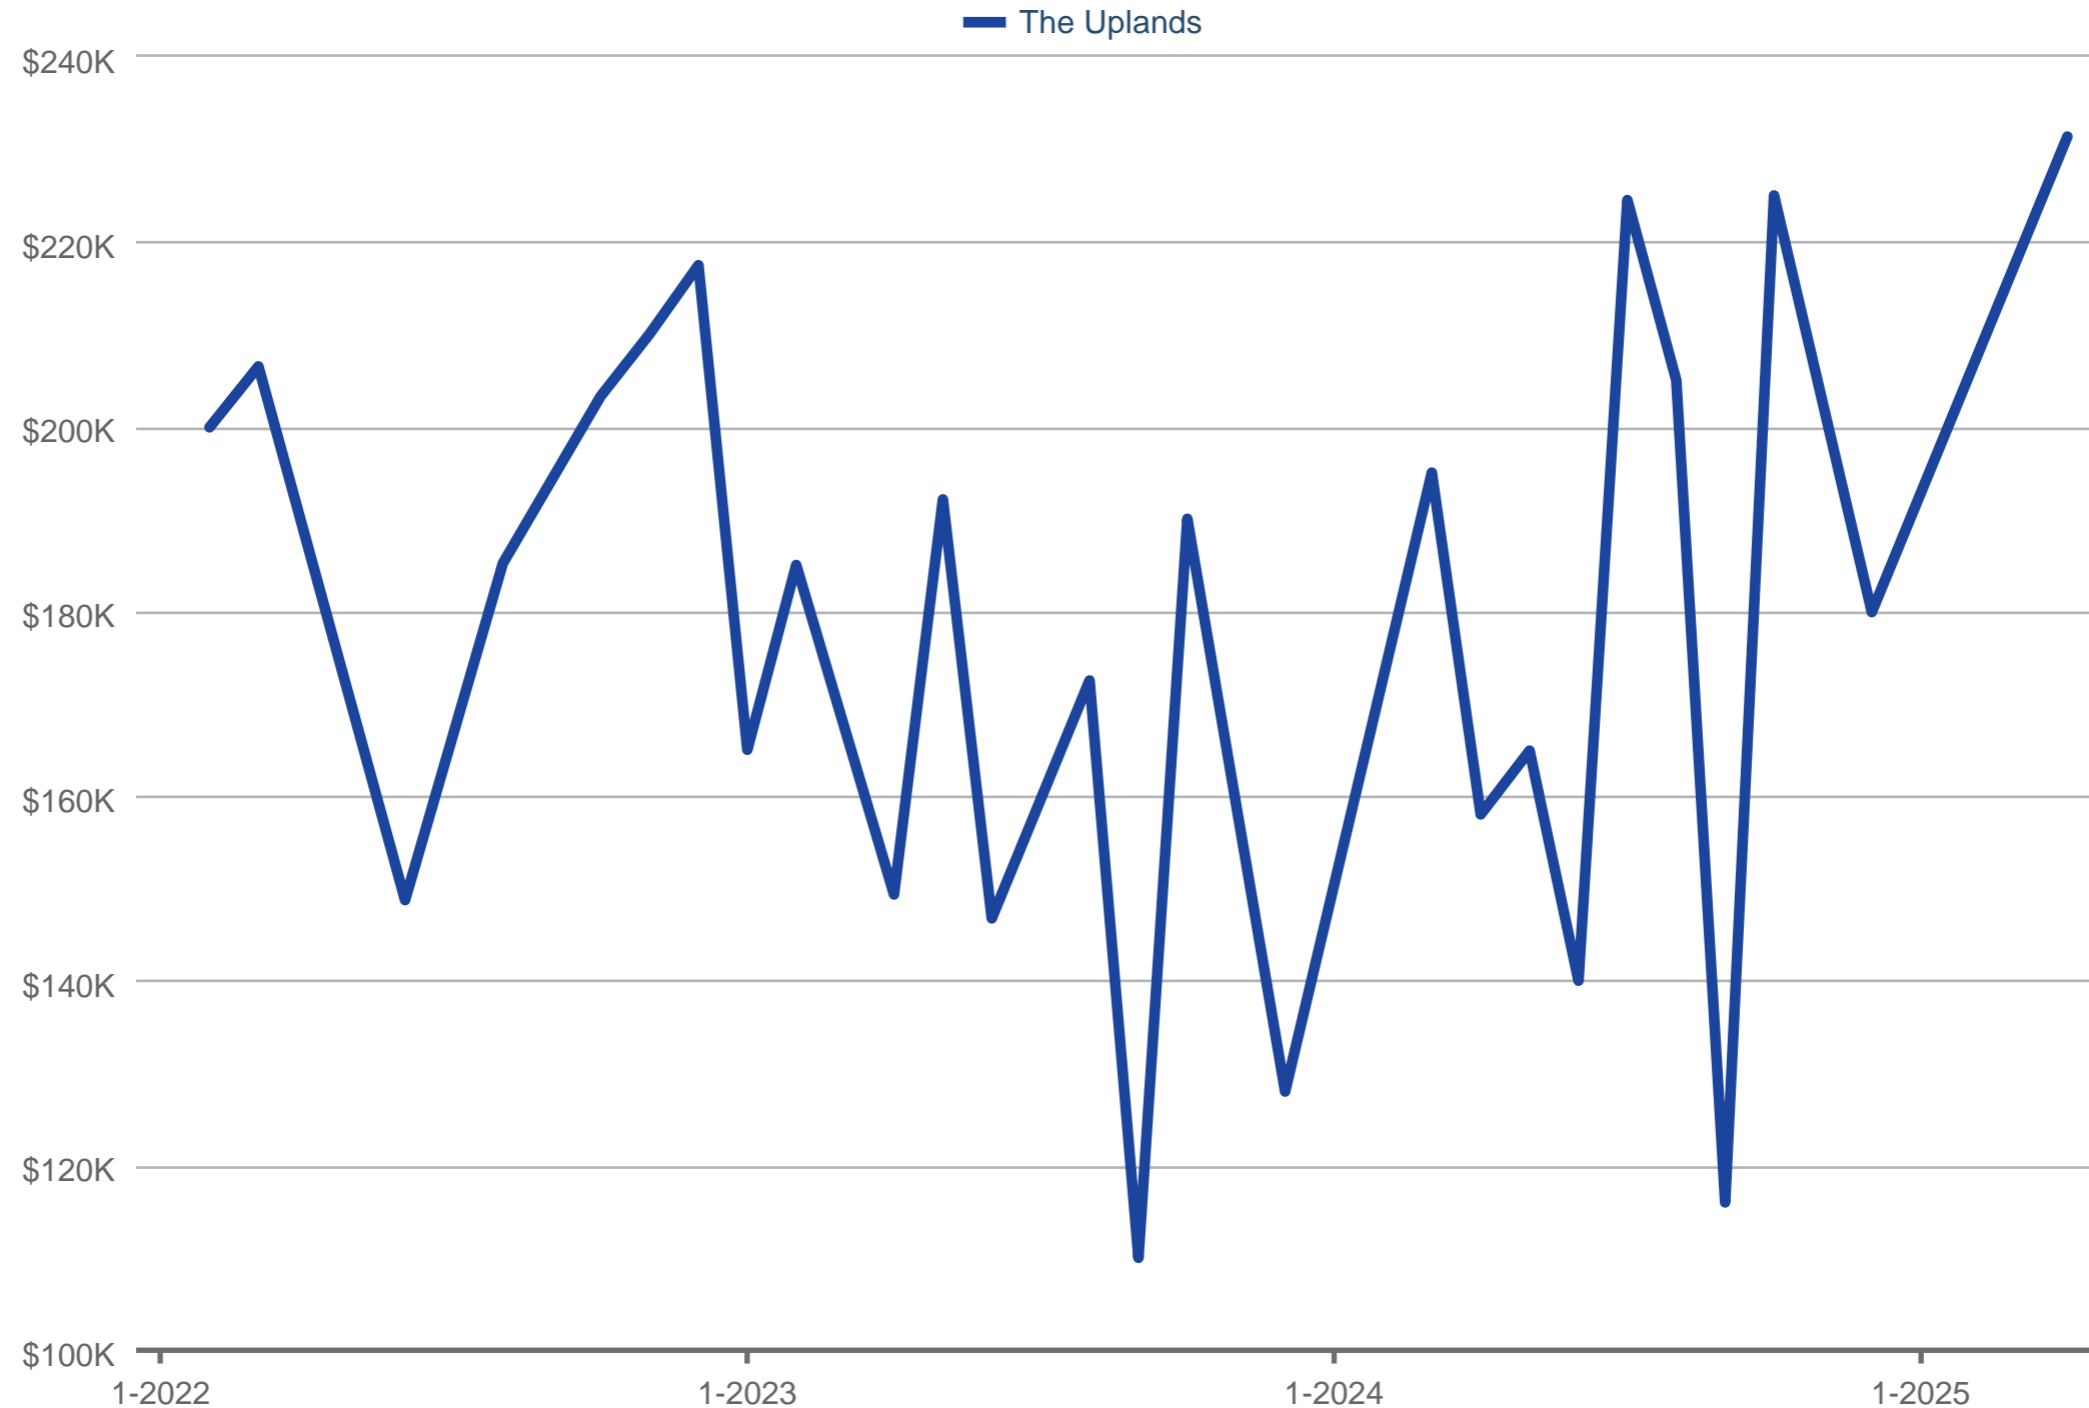

### Average Sales Price

The Uplands

Each data point is one month of activity. Data is from May 17, 2025.