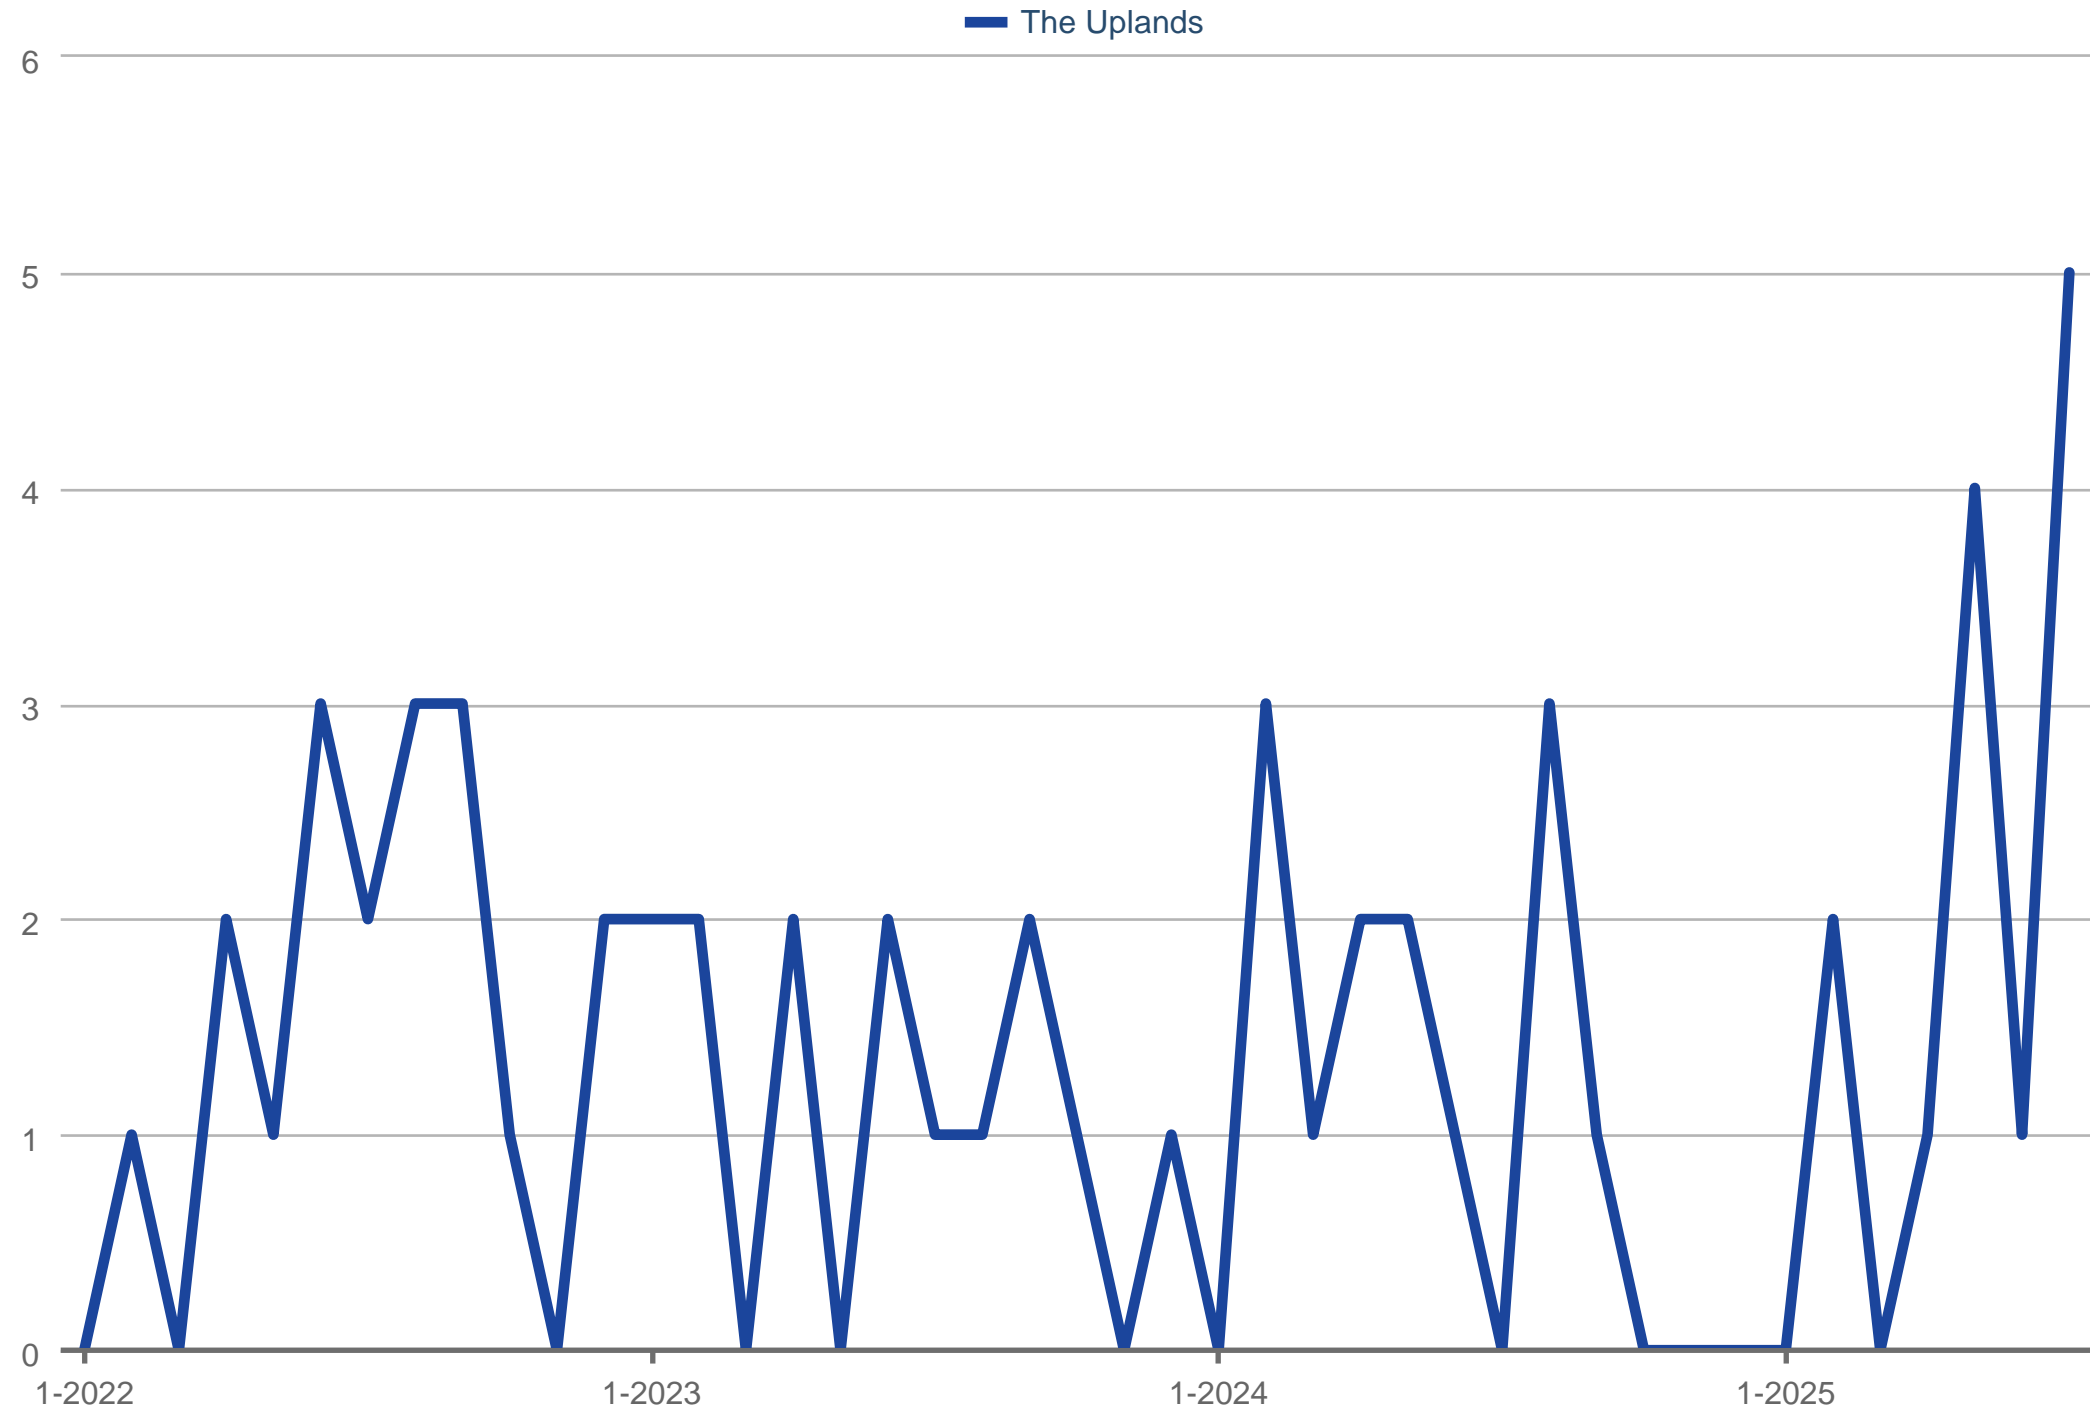

New Listings

The Uplands

Each data point is one month of activity. Data is from August 22, 2025.