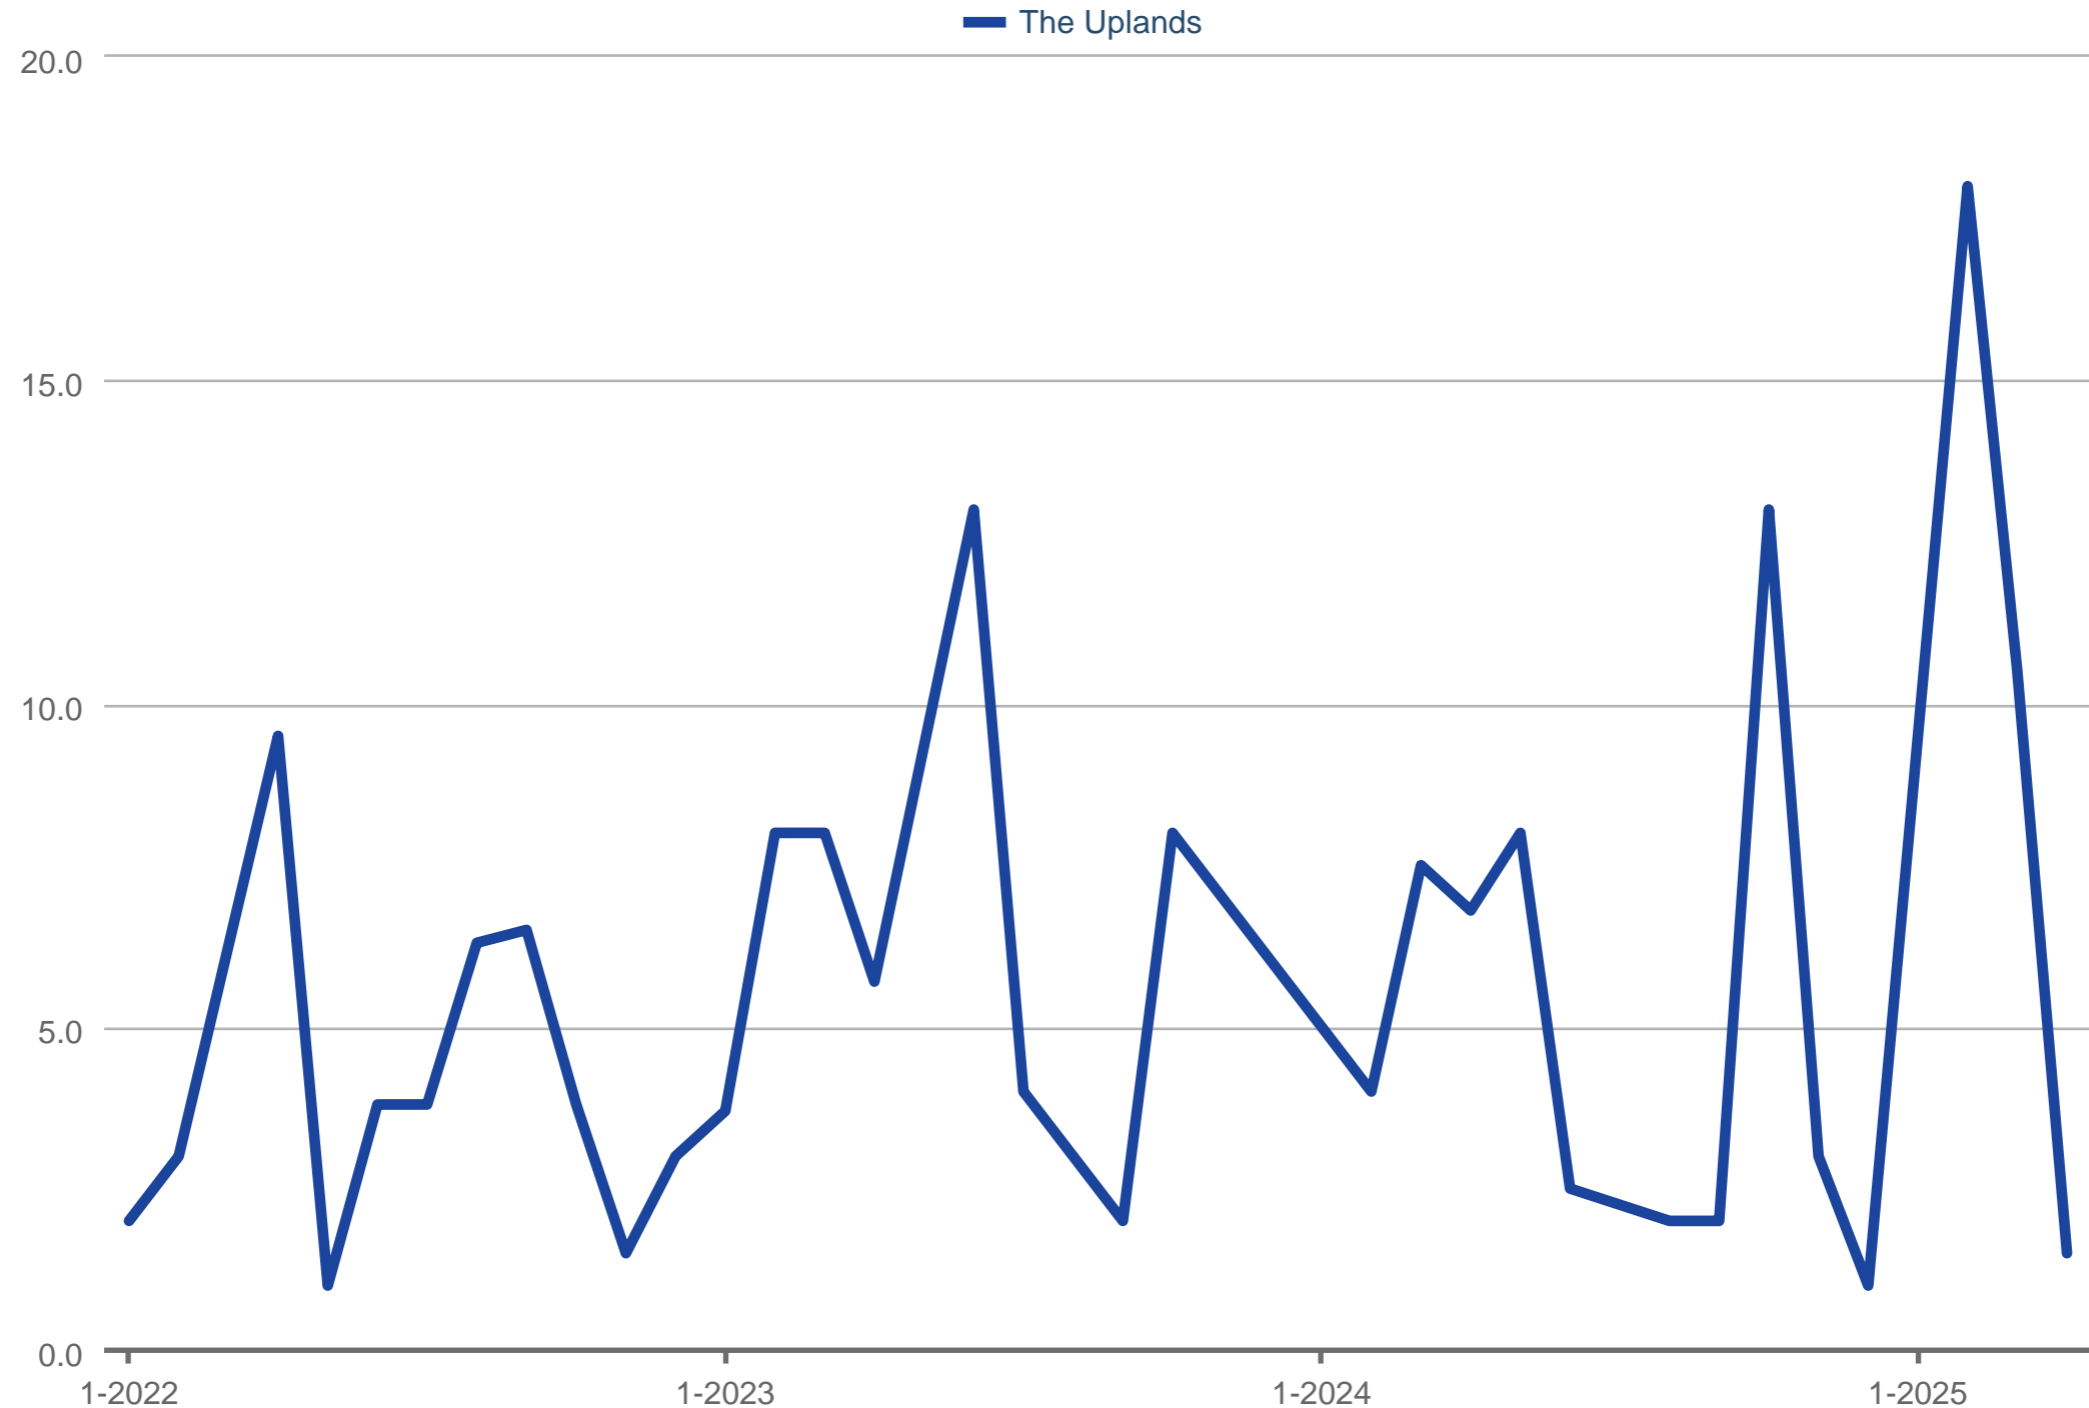

Showings Per Listing

The Uplands

Each data point is one month of activity. Data is from May 17, 2025.